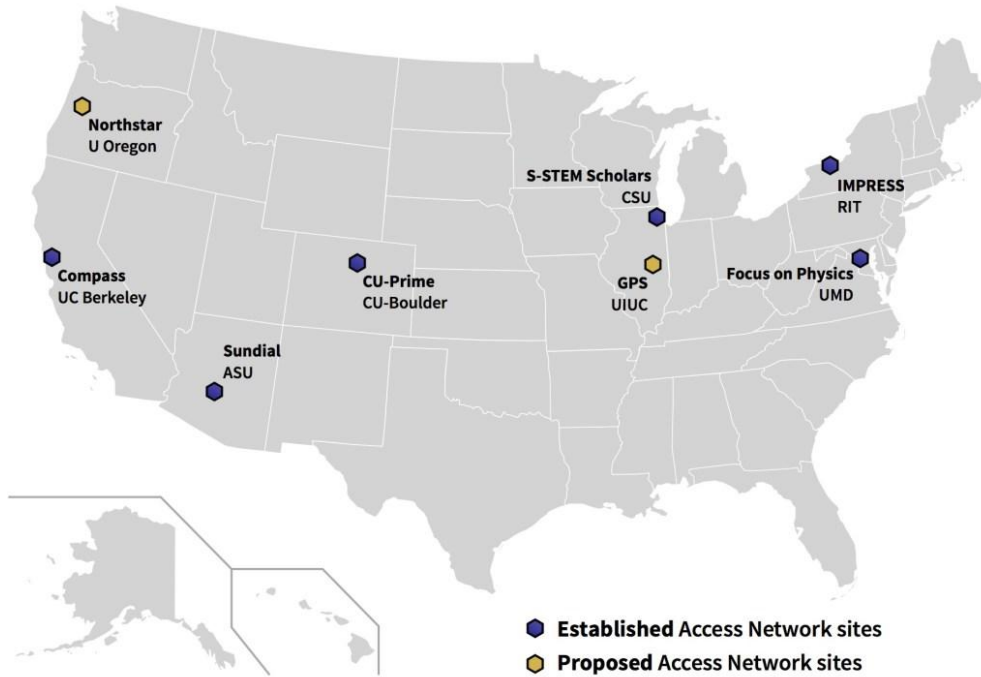

GPS is part of the Access Network

A network of similar programs at 8 other universities across the country! Funded by the NSF

You can represent us as an Access Network or Assembly Fellow!