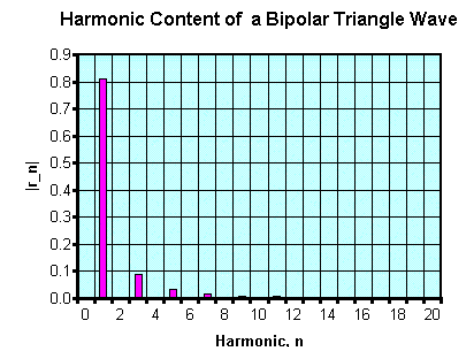

Basic Musical Waveforms

1. Sine/Cosine Wave: Mellow Sounding – No High Harmonics

2. Triangle Wave: A Bit Brighter Sounding – Has Harmonics!

3. Sawtooth Wave: Even Brighter Sounding – Even More Harmonics

4. Square Wave: Brightest Sounding – Has the Most Harmonics