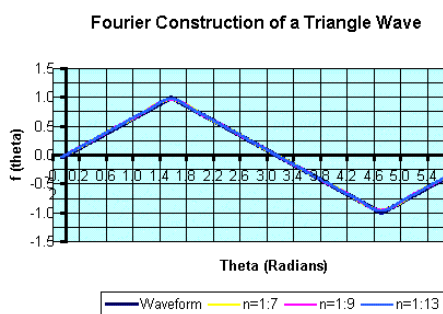

Basic Musical Waveforms

1. Sine/Cosine Wave: Mellow Sounding – No High Harmonics

2. Triangle Wave: A Bit Brighter Sounding – Has Harmonics!

3. Sawtooth Wave: Even Brighter Sounding – Even More Harmonics

4. Square Wave: Brightest Sounding – Has the Most Harmonics