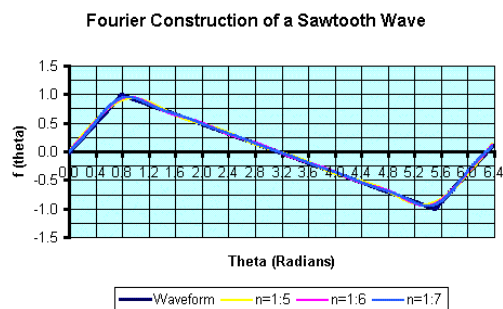

Basic Musical Waveforms

1. Sine/Cosine Wave: Mellow Sounding – No High Harmonics

2. Triangle Wave: A Bit Brighter Sounding – Has Harmonics!

3. Sawtooth Wave: Even Brighter Sounding – Even More Harmonics

4. Square Wave: Brightest Sounding – Has the Most Harmonics