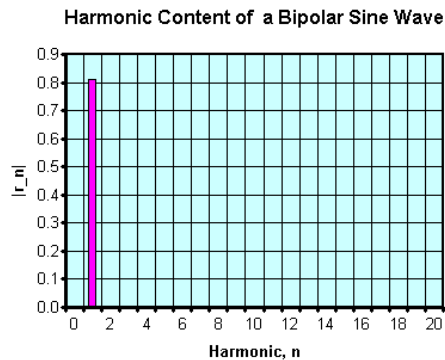

Basic Musical Waveforms

1. Sine/Cosine Wave: Mellow Sounding – No High Harmonics

2. Triangle Wave: A Bit Brighter Sounding – Has Harmonics!

3. Sawtooth Wave: Even Brighter Sounding – Even More Harmonics

4. Square Wave: Brightest Sounding – Has the Most Harmonics