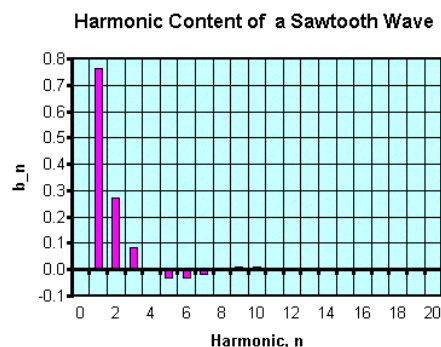

Basic Musical Waveforms

1. Sine/Cosine Wave: Mellow Sounding – No High Harmonics

2. Triangle Wave: A Bit Brighter Sounding – Has Harmonics!

3. Sawtooth Wave: Even Brighter Sounding – Even More Harmonics

4. Square Wave: Brightest Sounding – Has the Most Harmonics