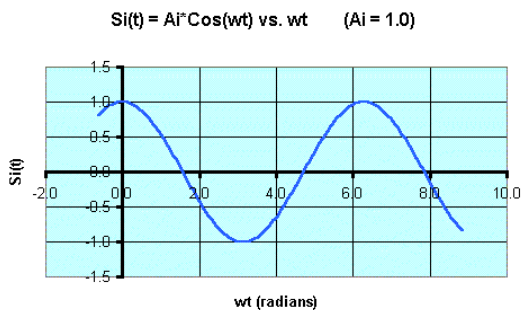

Basic Musical Waveforms

1. Sine/Cosine Wave: Mellow Sounding – No High Harmonics

2. Triangle Wave: A Bit Brighter Sounding – Has Harmonics!

3. Sawtooth Wave: Even Brighter Sounding – Even More Harmonics

4. Square Wave: Brightest Sounding – Has the Most Harmonics