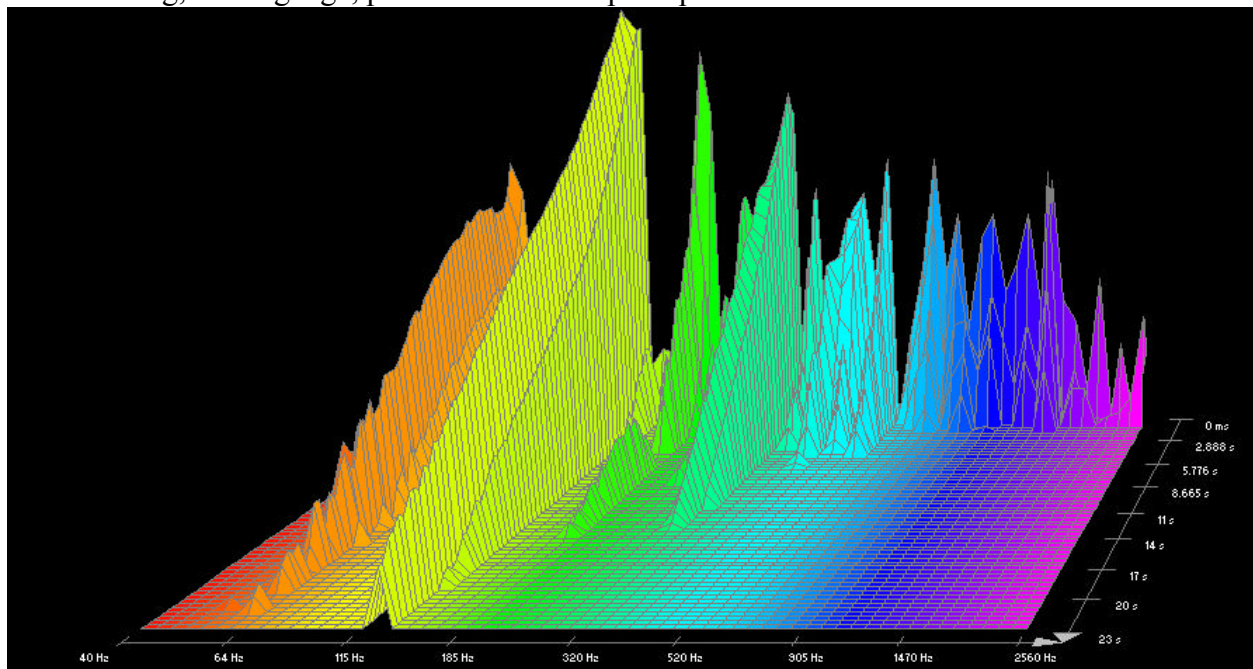

Low B-string, 0.068 gauge, plucked near neck pickup: