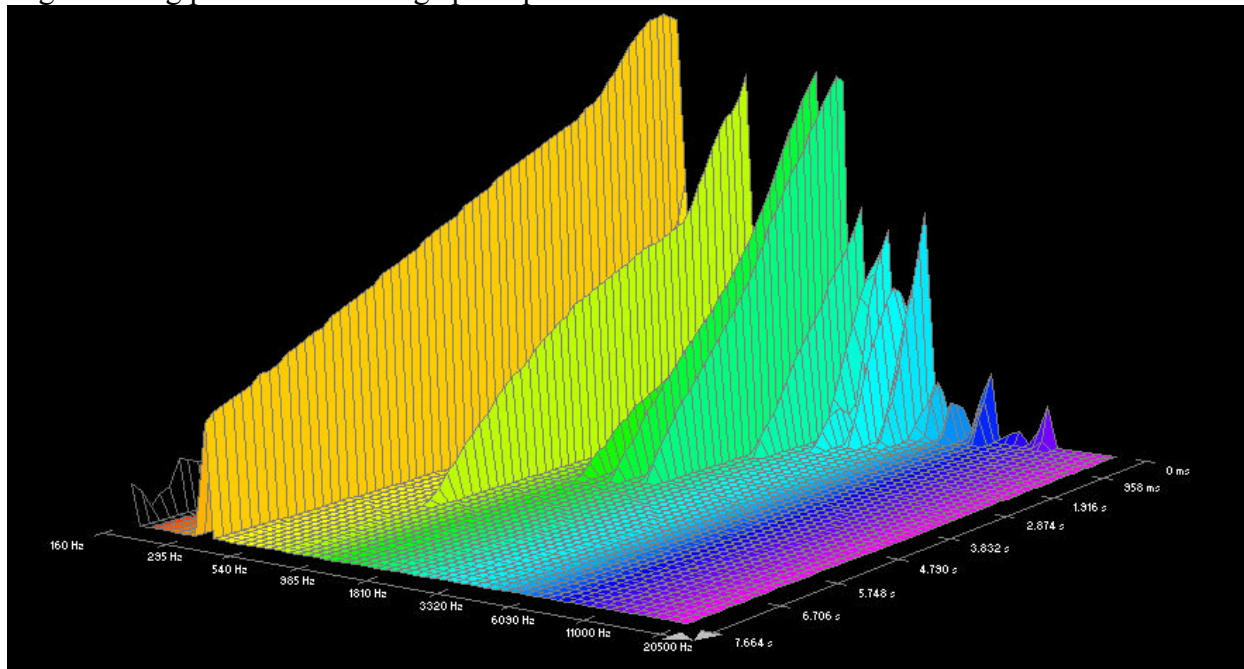

High E-string plucked near bridge pickup: