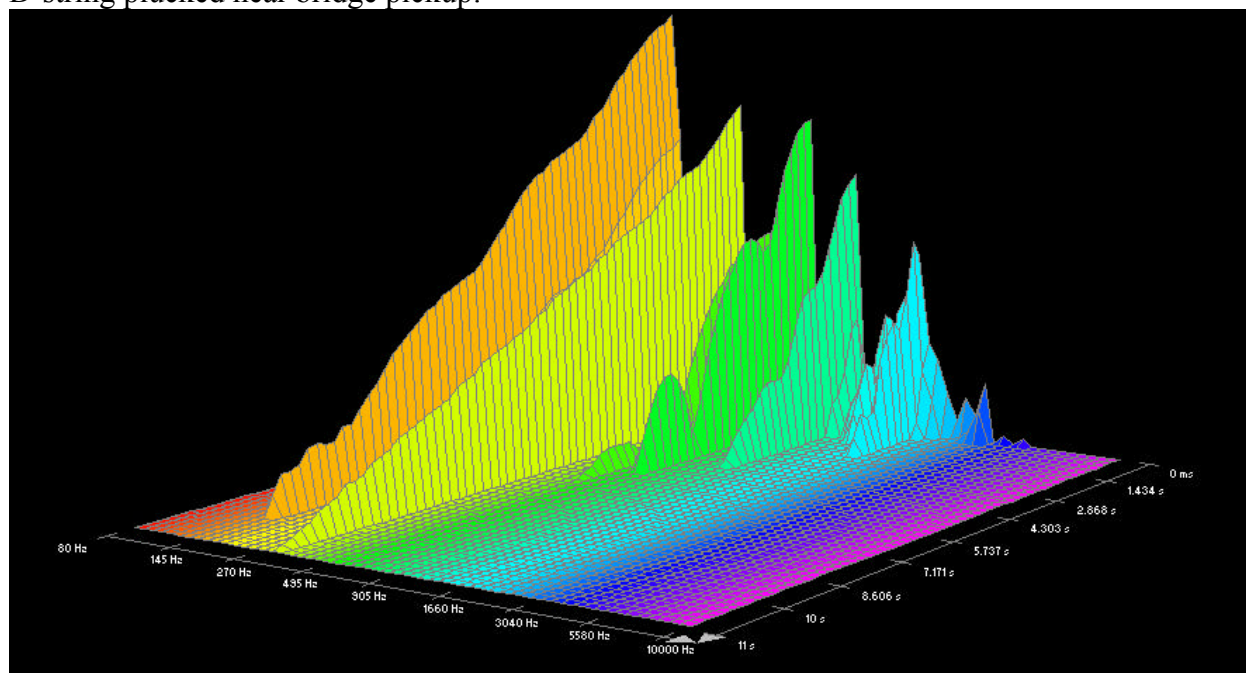

D-string plucked near bridge pickup: