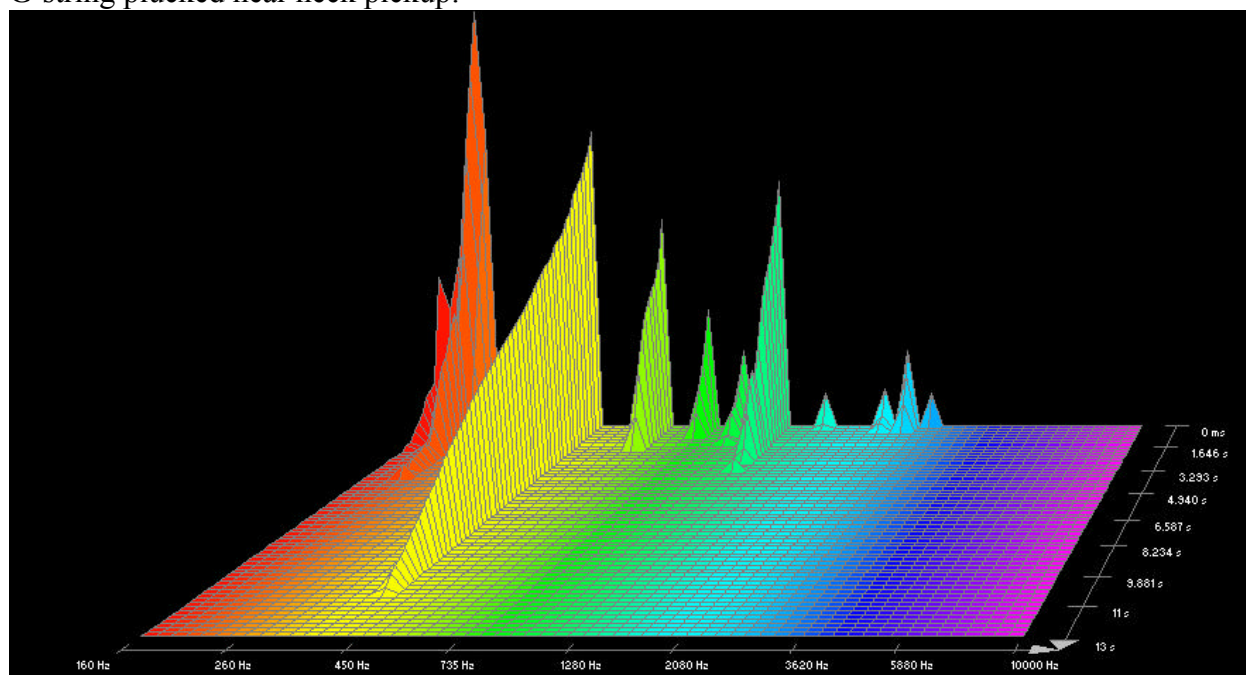

G-string plucked near neck pickup: