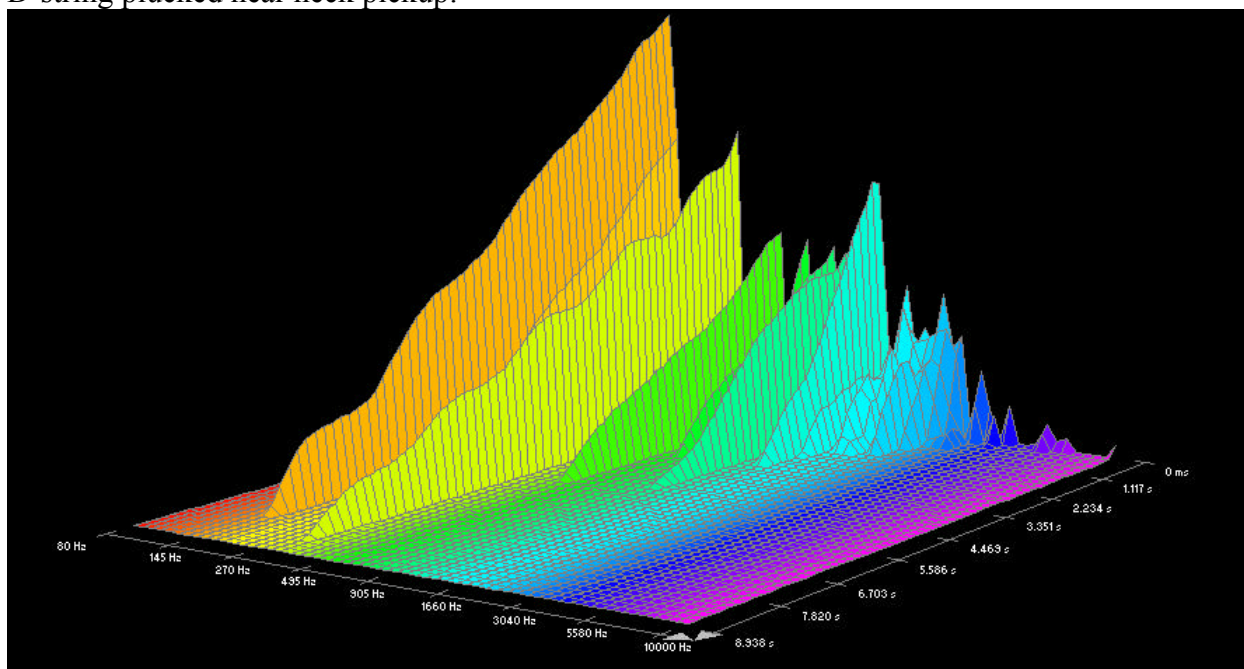

D-string plucked near neck pickup: