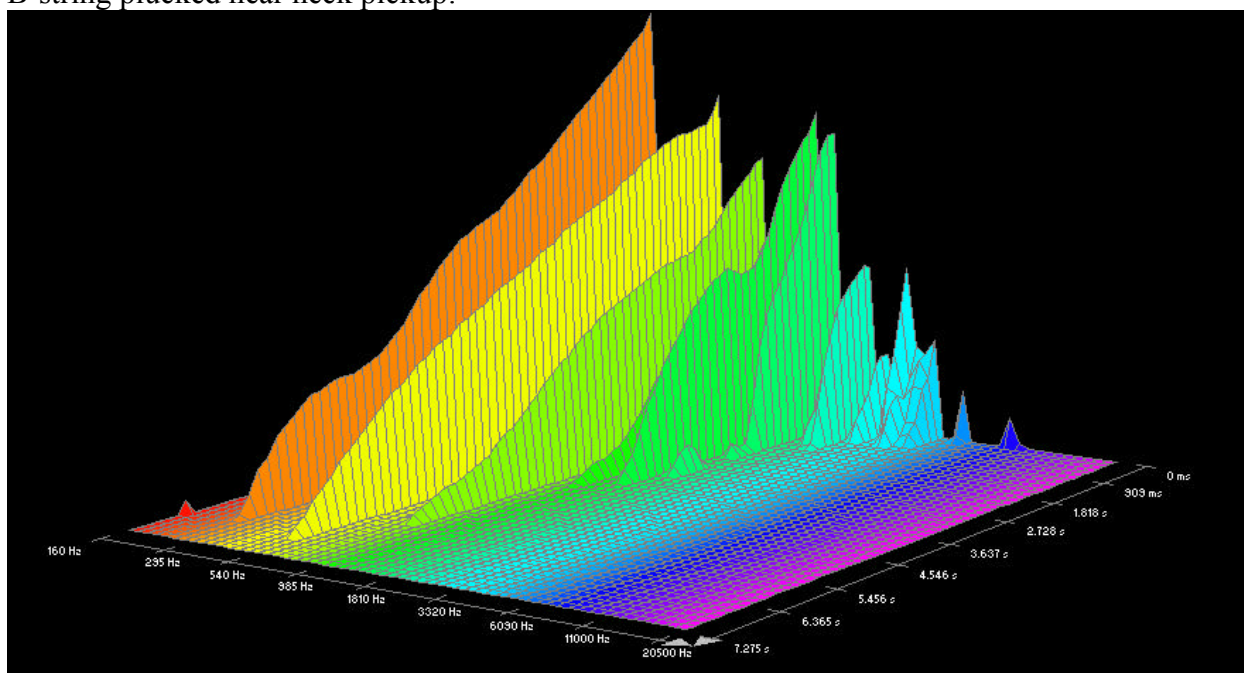

## Martin, Marquis Phosphor Bronze:

High E-string plucked near bridge pickup:

High E-string plucked near bridge pickup:

B-string plucked near bridge pickup:

B-string plucked near neck pickup:

G-string plucked near bridge pickup: