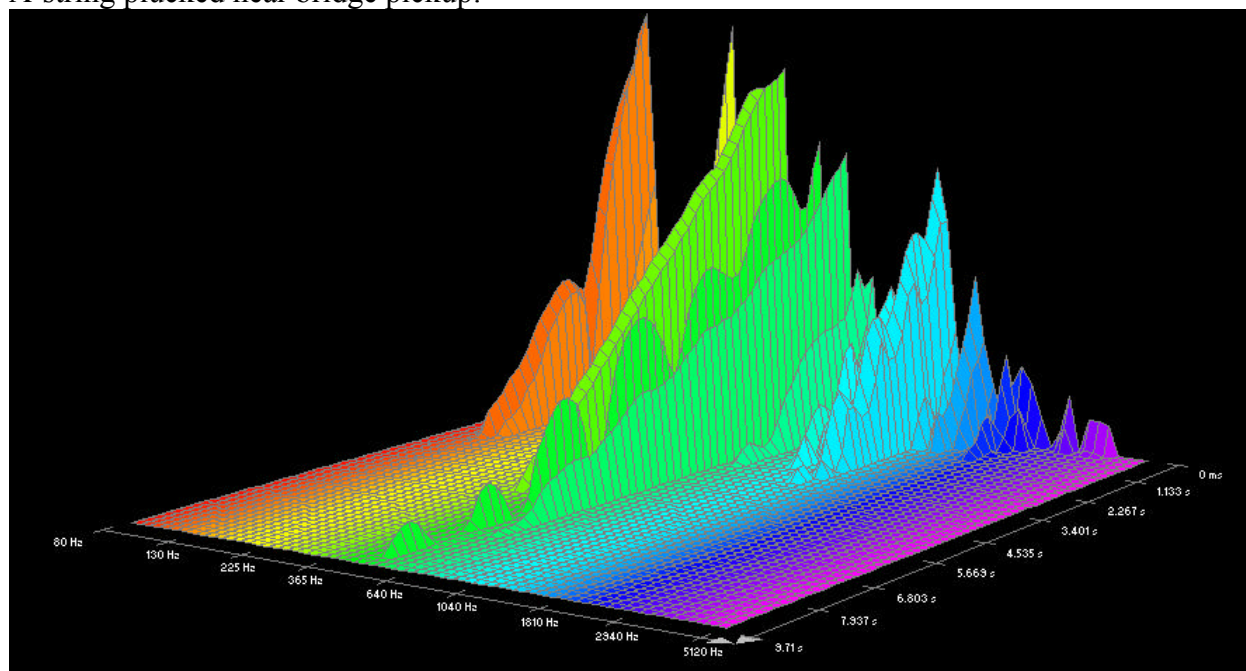

## Dean Markley, Formula 82R:

High E-string plucked near bridge pickup:

High E-string plucked near bridge pickup:

B-string plucked near bridge pickup:

B-string plucked near neck pickup:

G-string plucked near bridge pickup:

G-string plucked near neck pickup:

D-string plucked near bridge pickup:

D-string plucked near neck pickup:

A-string plucked near bridge pickup:

A-string plucked near neck pickup:

Low E-string plucked near bridge pickup: