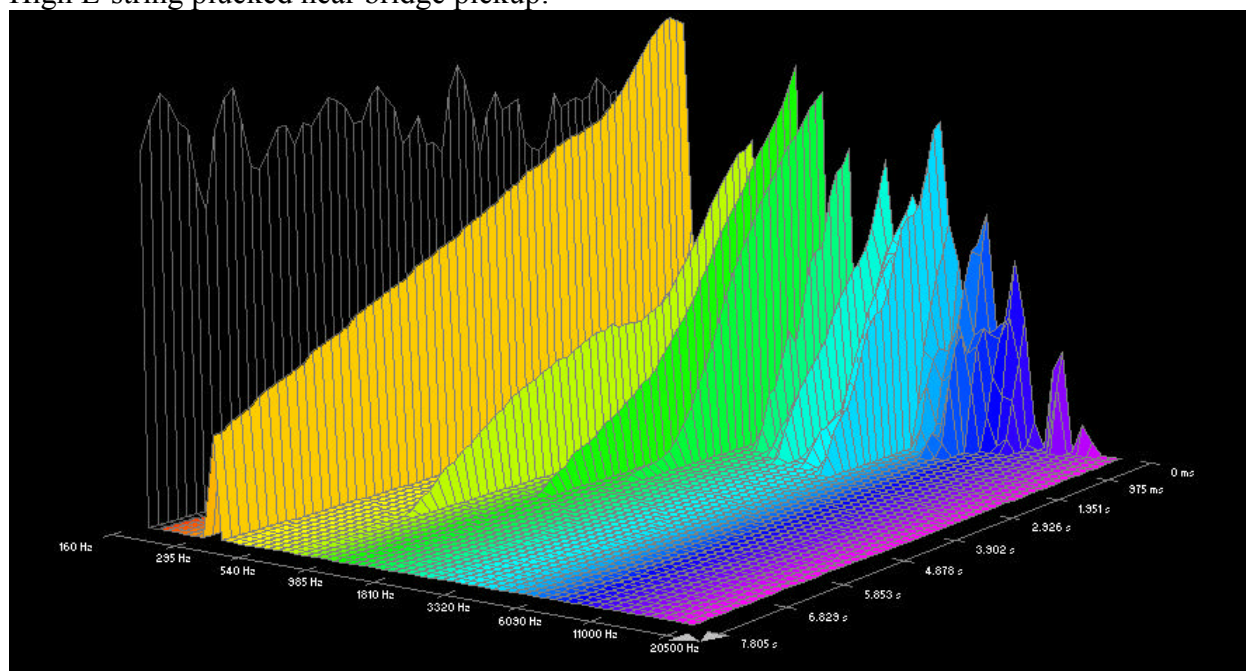

D'addario Brass-Plated Steel:

High E-string plucked near bridge pickup: