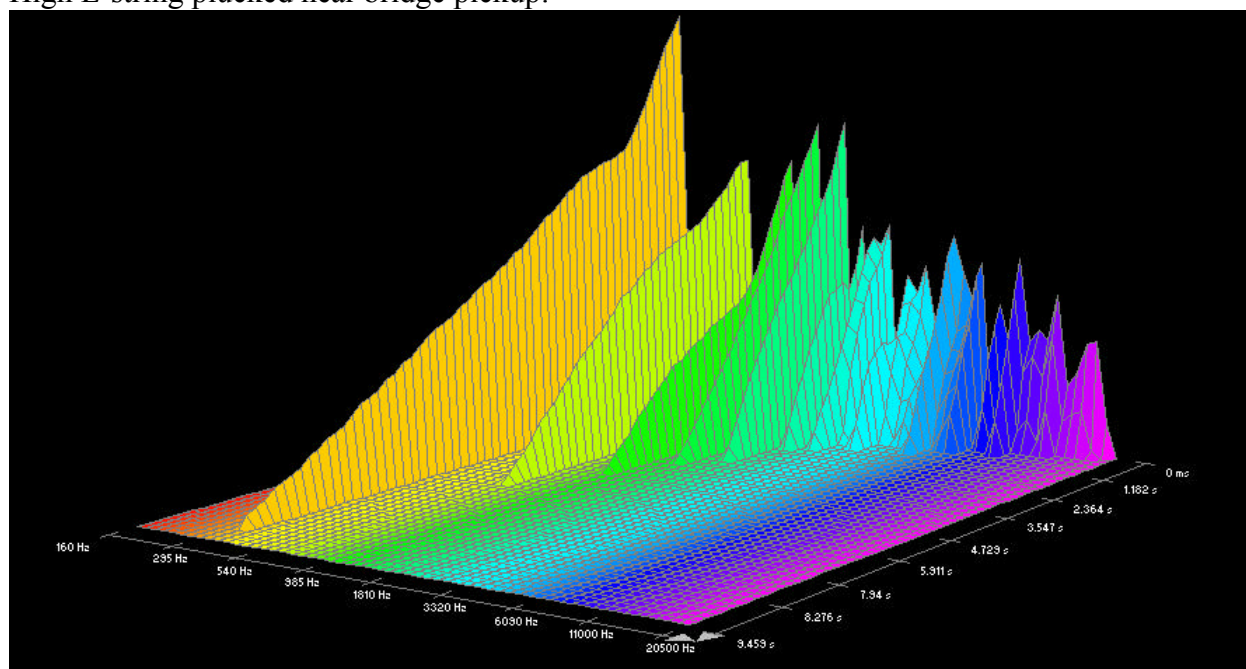

High E-string plucked near bridge pickup: