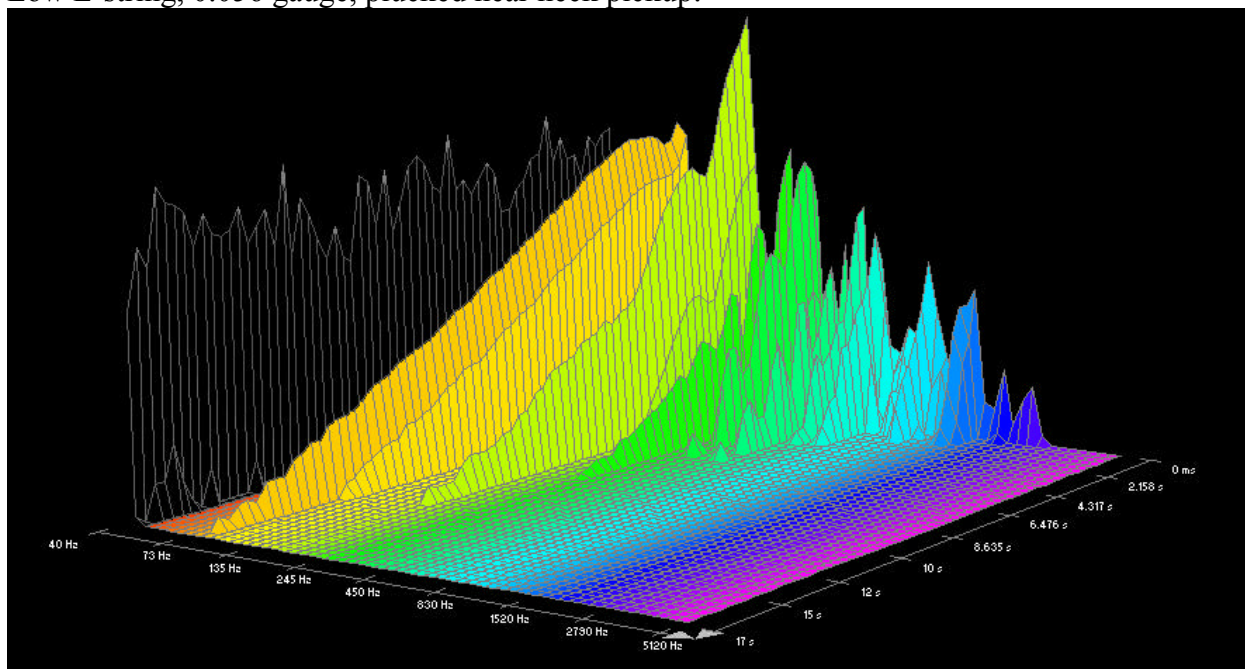

Low E-string, 0.052 gauge, plucked near neck pickup:

Low E-string, 0.056 gauge, plucked near bridge pickup:

Low E-string, 0.056 gauge, plucked near neck pickup:

Low B-string, 0.068 gauge, plucked near bridge pickup: