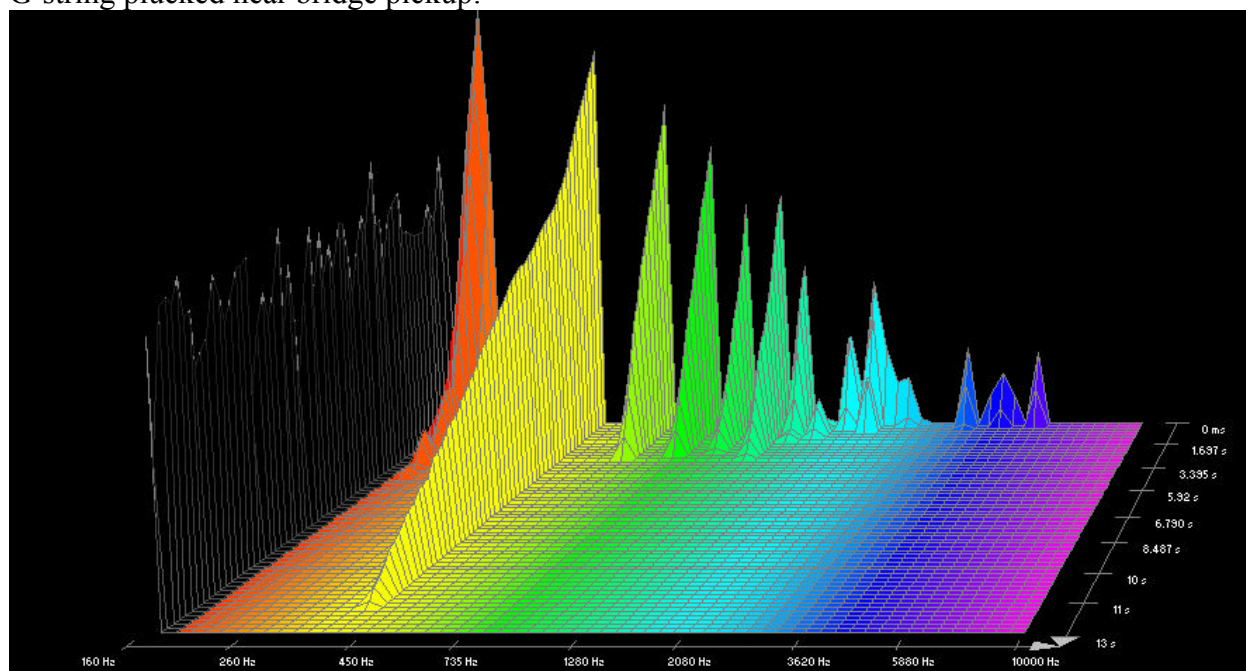

D'addario EXPBW:

G-string plucked near bridge pickup: