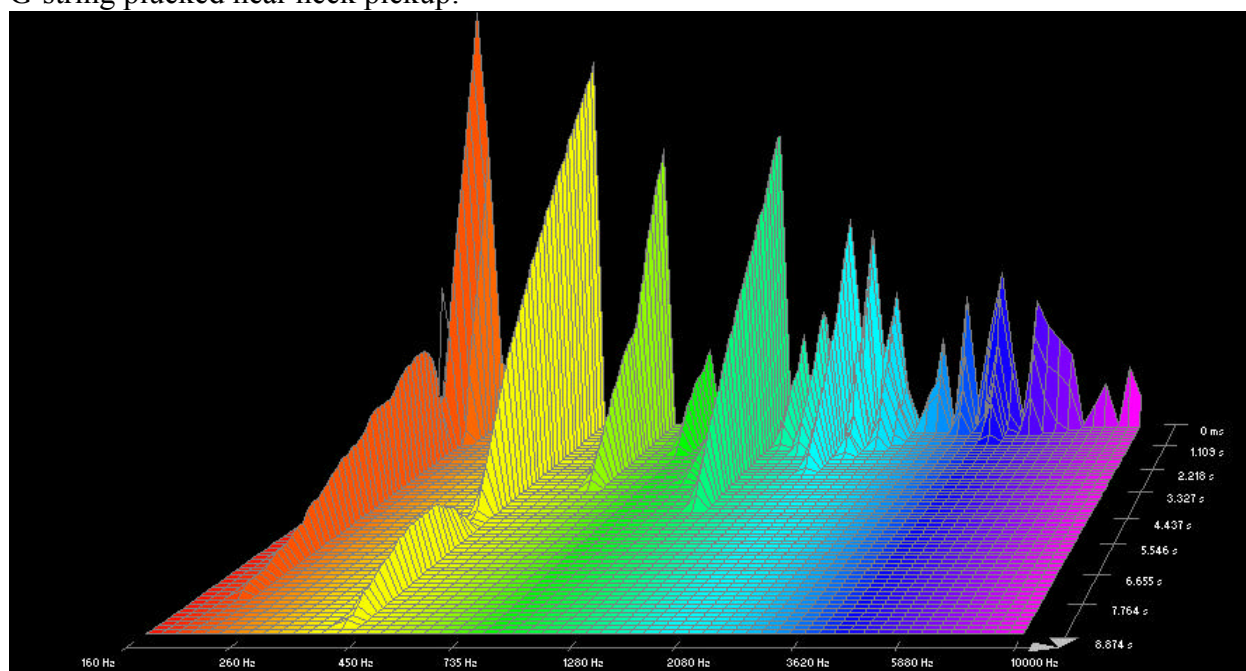

G-string plucked near neck pickup: