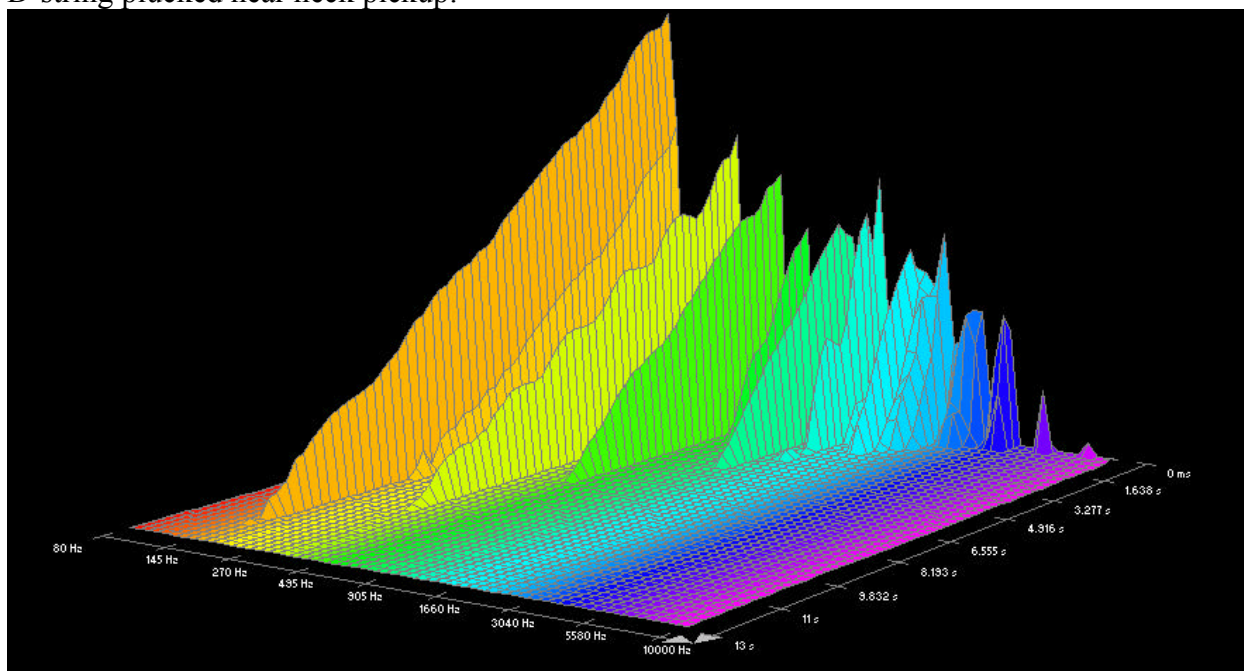

D-string plucked near neck pickup: