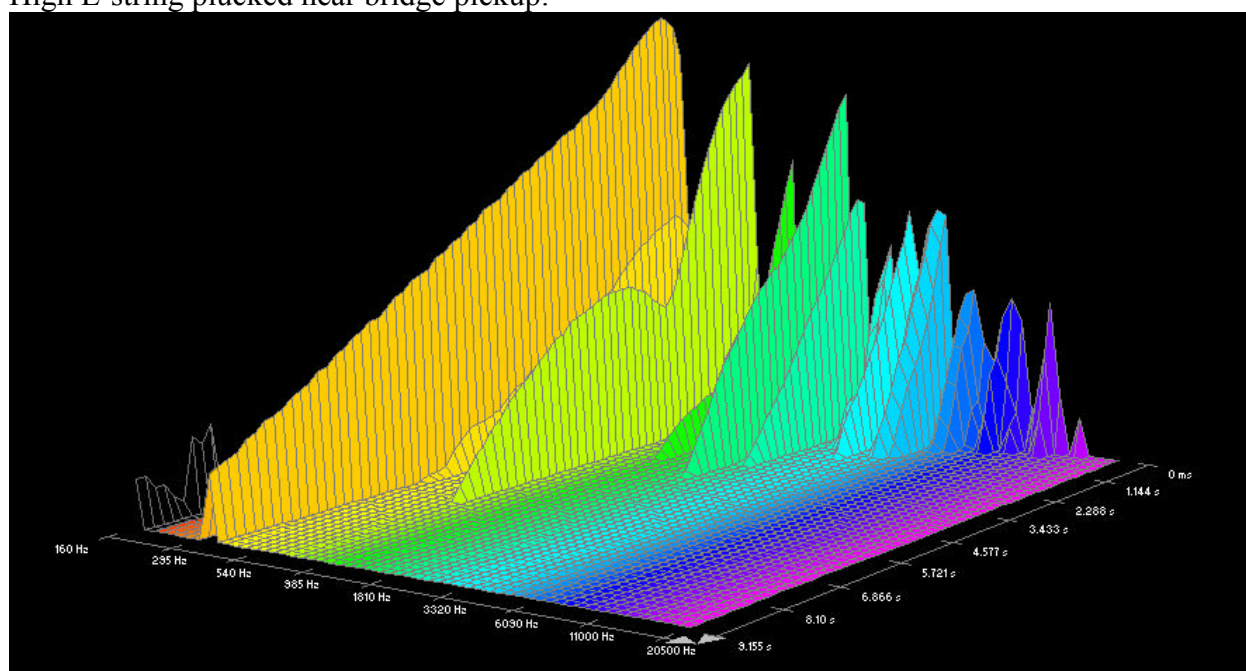

High E-string plucked near bridge pickup: