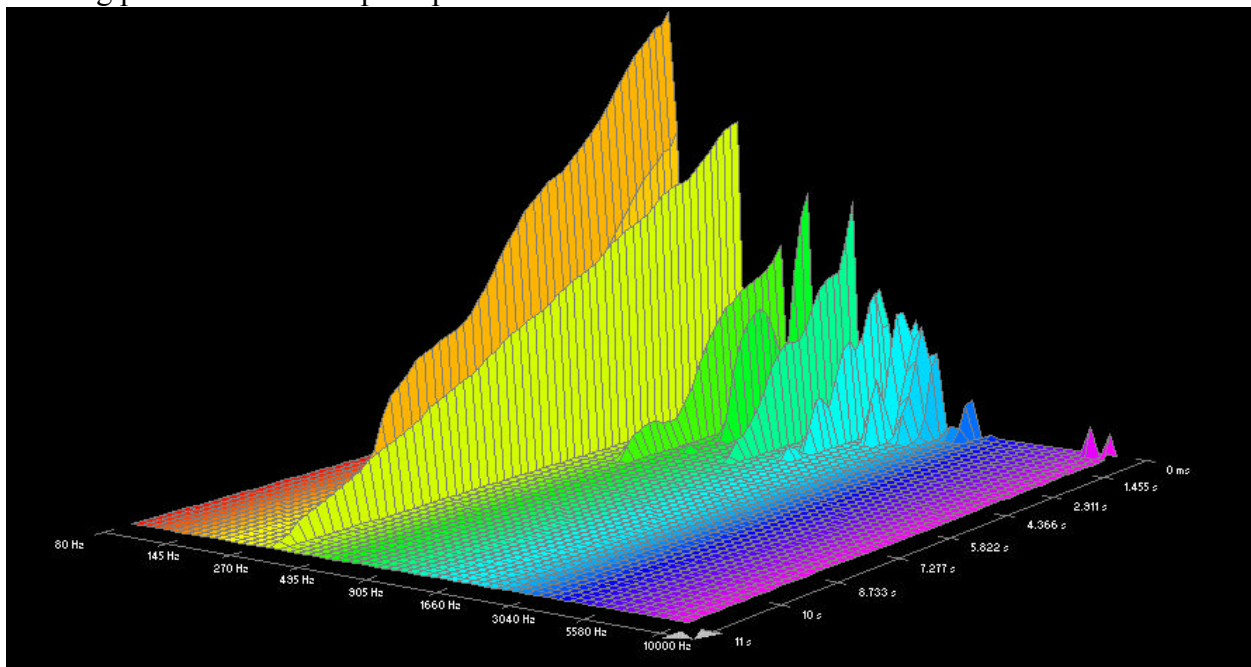

D-string plucked near neck pickup: