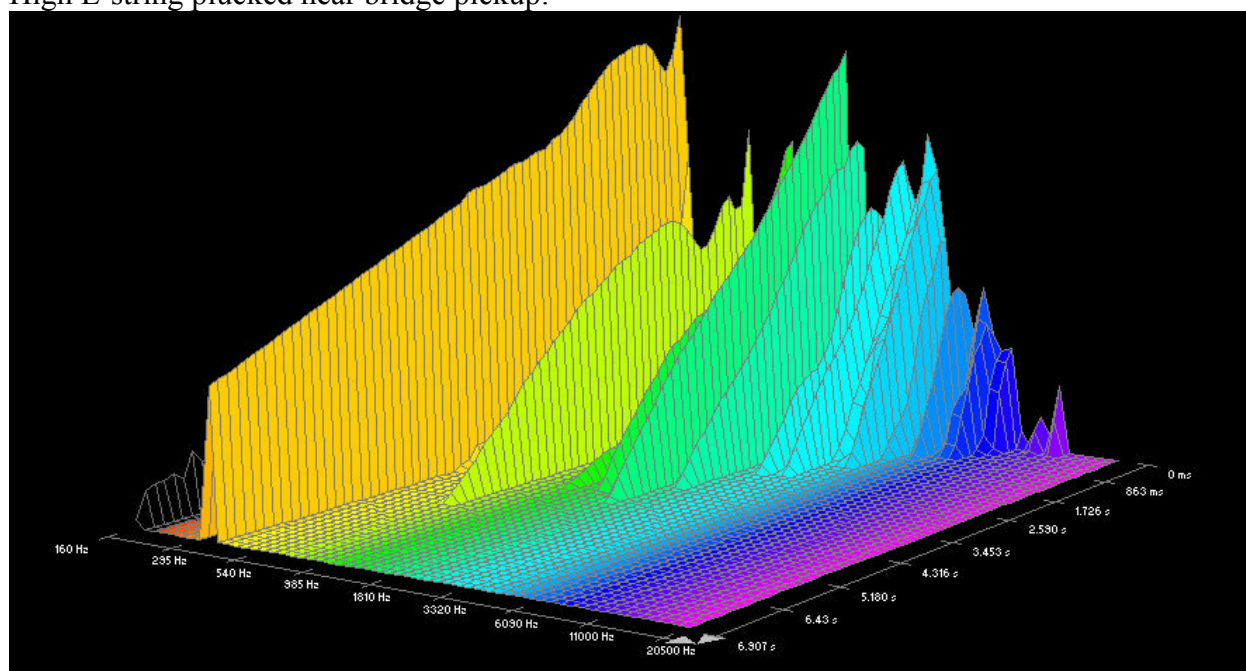

High E-string plucked near bridge pickup: