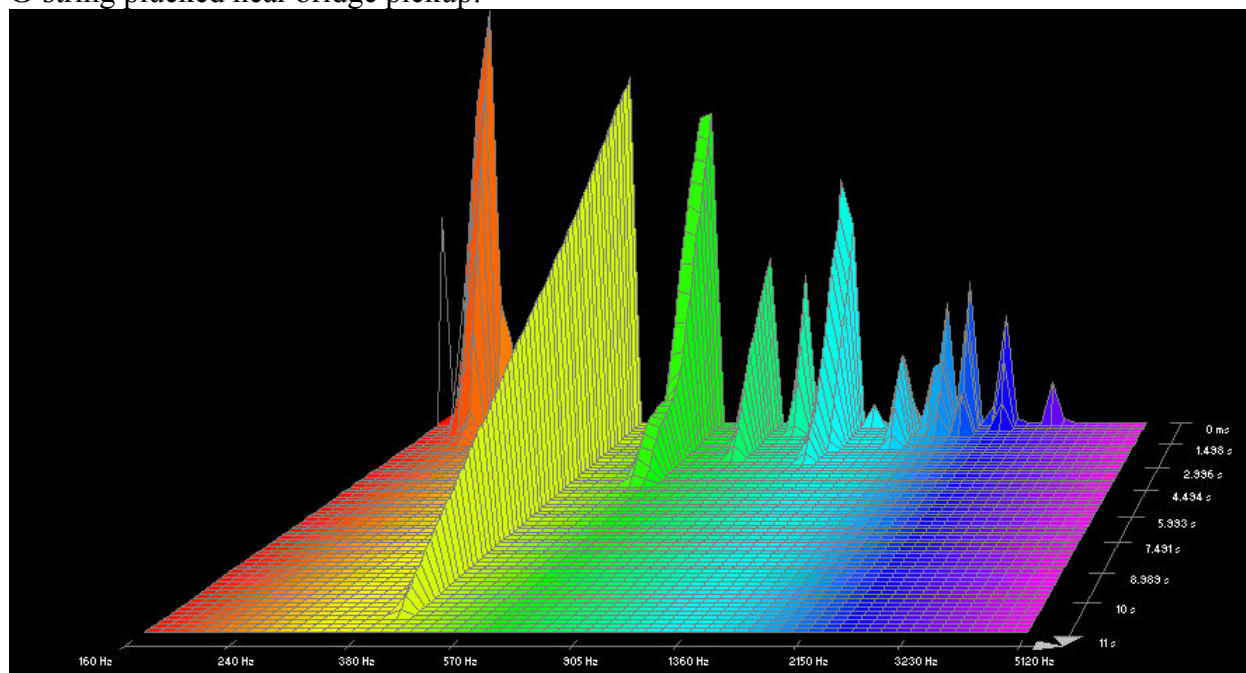

## Martin, 80/20 Bronze SP, 1.5 week old:

High E-string plucked near bridge pickup:

High E-string plucked near bridge pickup:

B-string plucked near bridge pickup:

B-string plucked near neck pickup:

G-string plucked near bridge pickup: