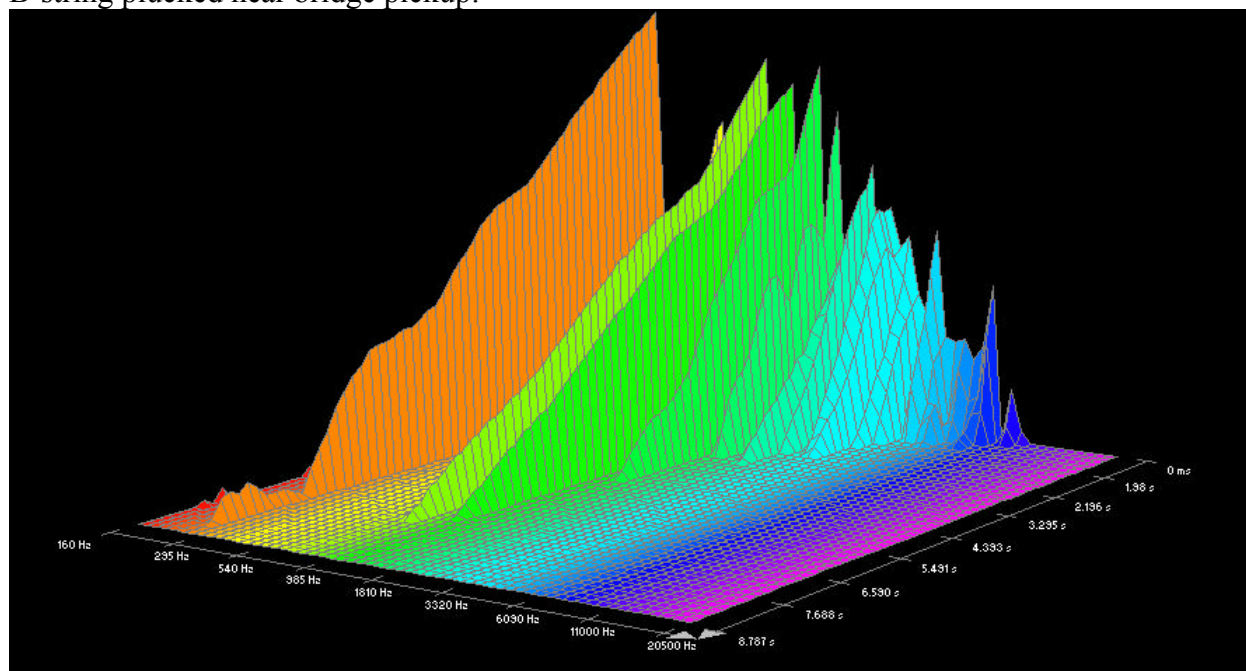

## Dean Markley, Vintage Bronze:

High E-string plucked near bridge pickup:

High E-string plucked near bridge pickup:

B-string plucked near bridge pickup:

B-string plucked near neck pickup:

G-string plucked near bridge pickup: