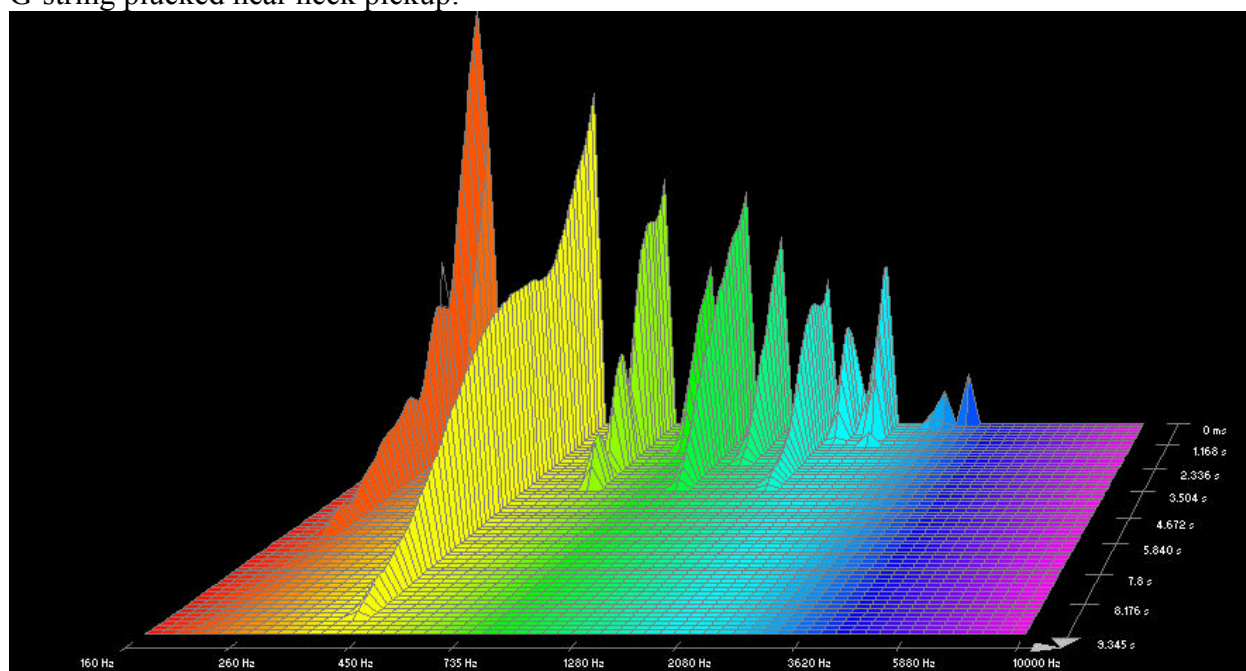

G-string plucked near neck pickup: