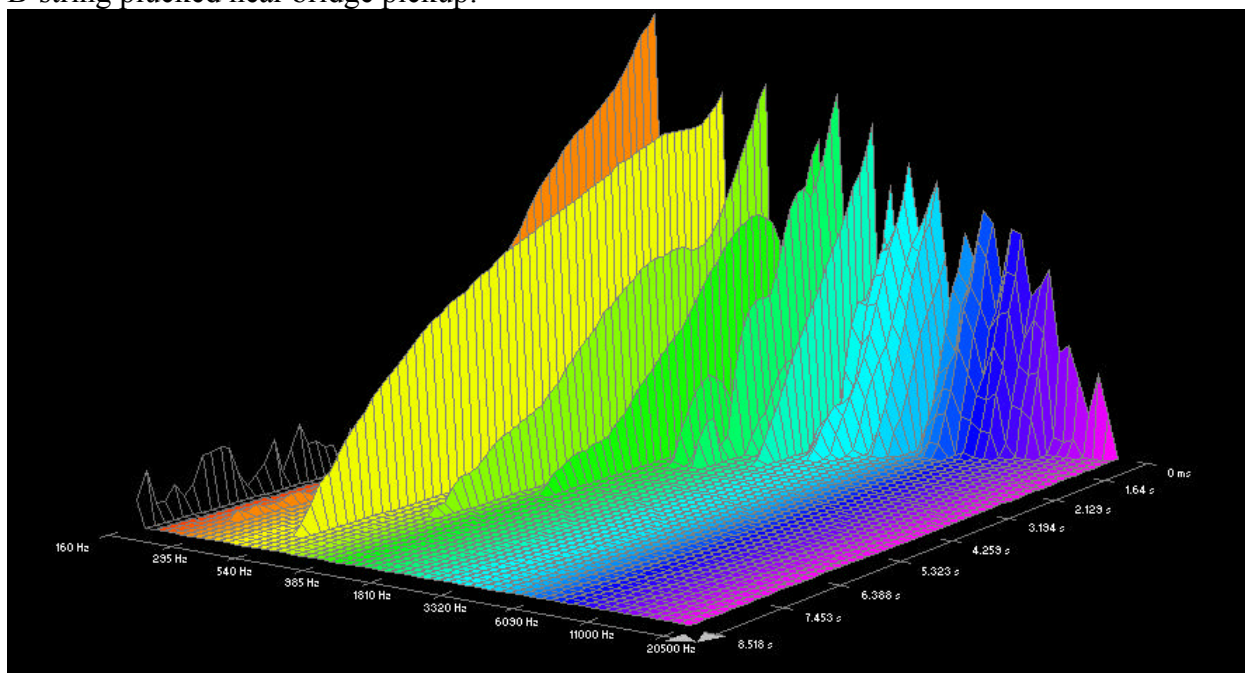

## Elixir, Polyweb:

High E-string plucked near bridge pickup:

High E-string plucked near bridge pickup:

B-string plucked near bridge pickup:

B-string plucked near neck pickup:

G-string plucked near bridge pickup: