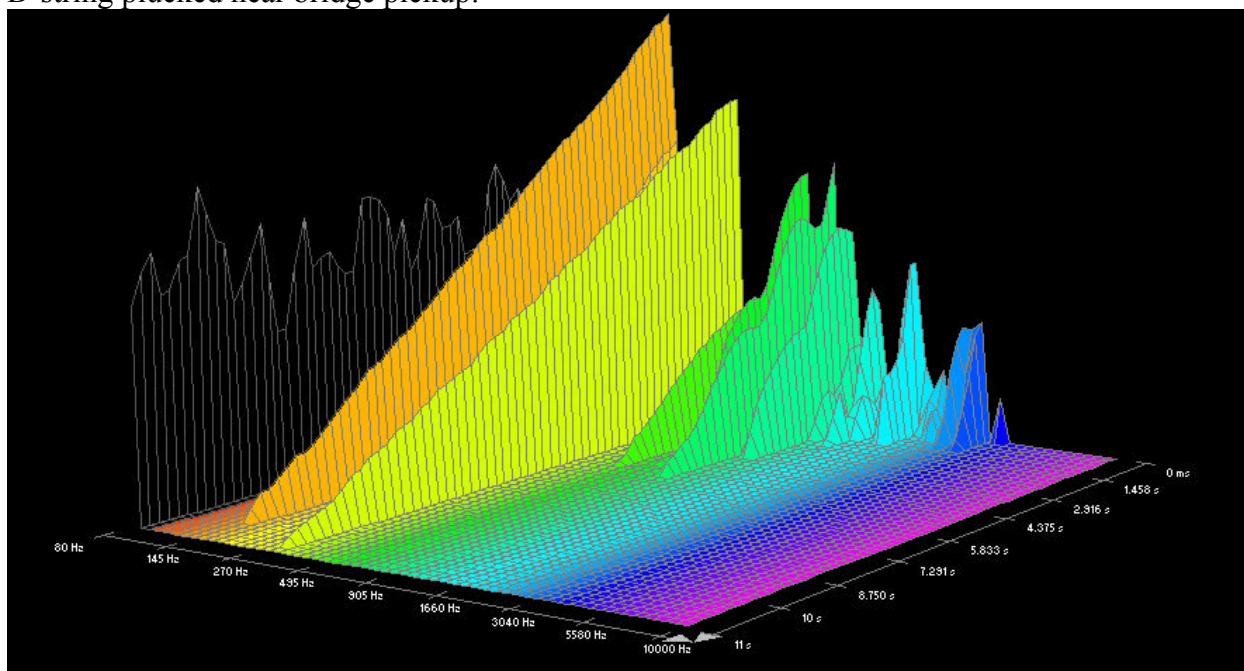

## D'addario EXPBW:

G-string plucked near bridge pickup:

G-string plucked near neck pickup:

D-string plucked near bridge pickup:

D-string plucked near neck pickup:

A-string plucked near bridge pickup:

A-string plucked near neck pickup:

Low E-string plucked near bridge pickup:

Low E-string plucked near neck pickup: