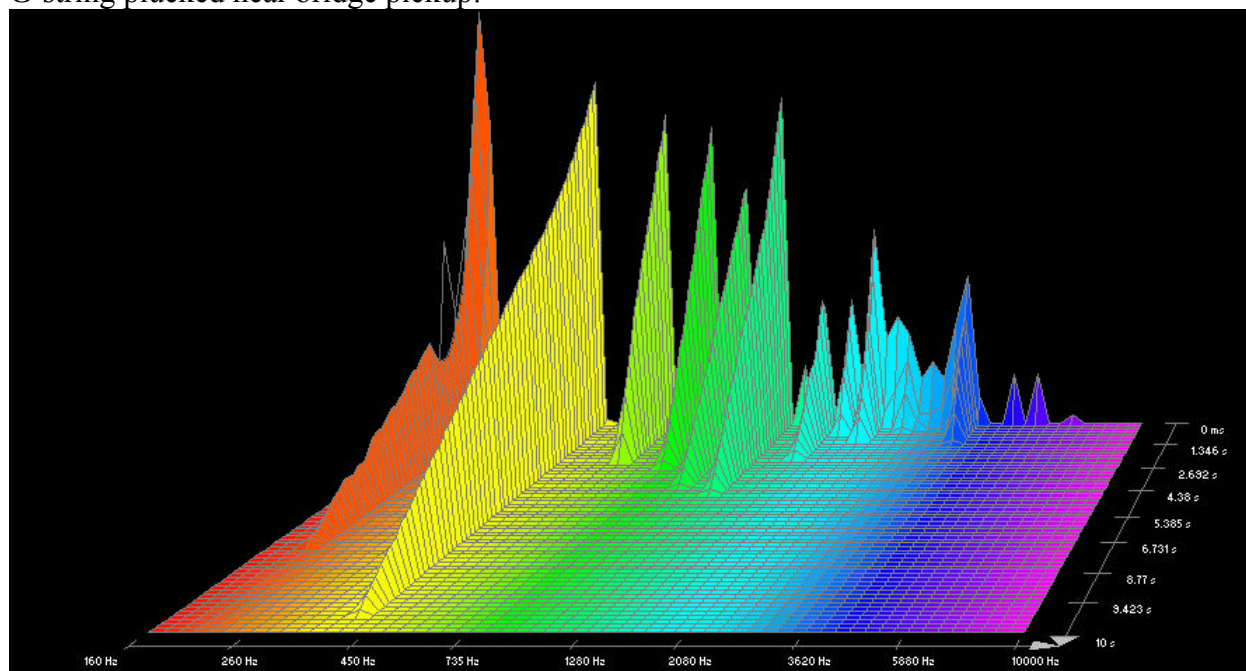

## Dean Markley, Formula 82R:

High E-string plucked near bridge pickup:

High E-string plucked near bridge pickup:

B-string plucked near bridge pickup:

B-string plucked near neck pickup:

G-string plucked near bridge pickup:

G-string plucked near neck pickup:

D-string plucked near bridge pickup:

D-string plucked near neck pickup:

A-string plucked near bridge pickup:

A-string plucked near neck pickup:

Low E-string plucked near bridge pickup: