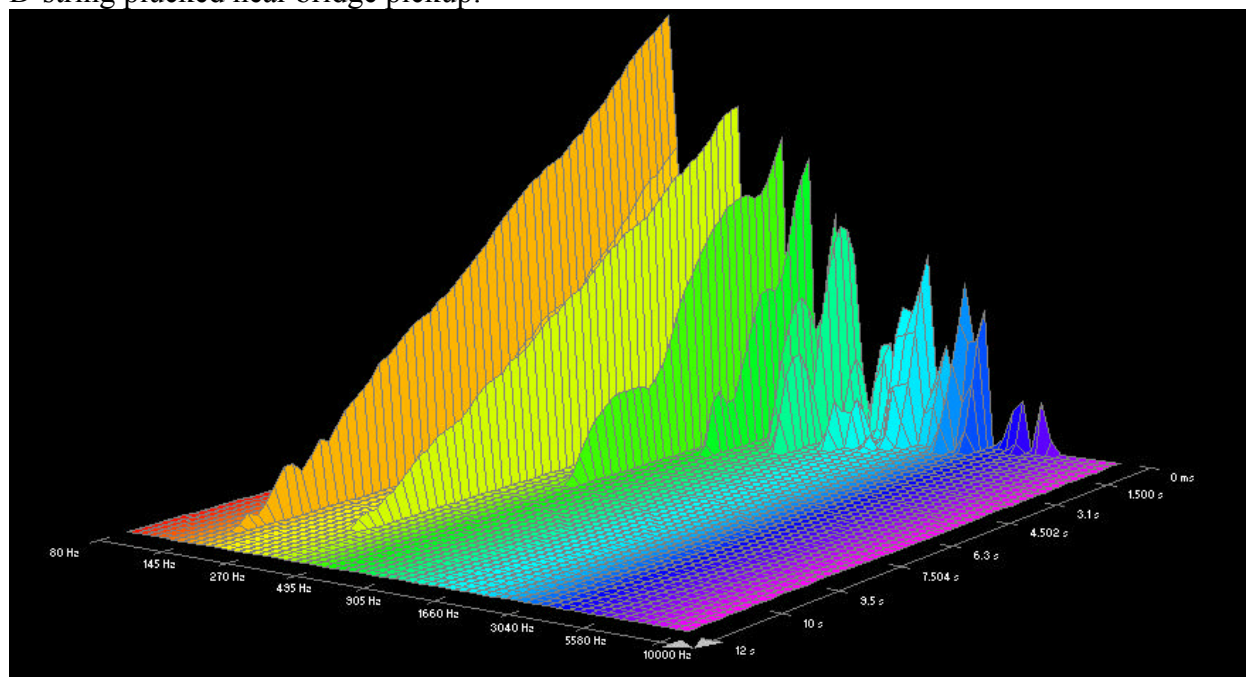

D-string plucked near bridge pickup: