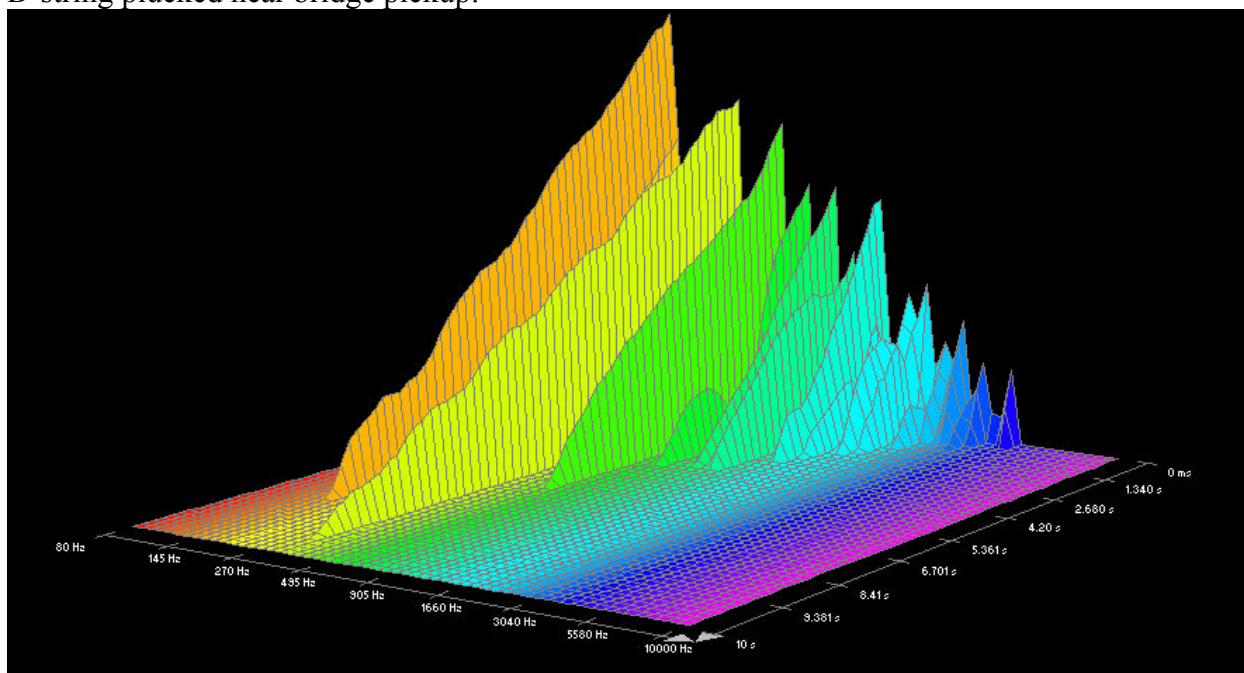

D-string plucked near bridge pickup: