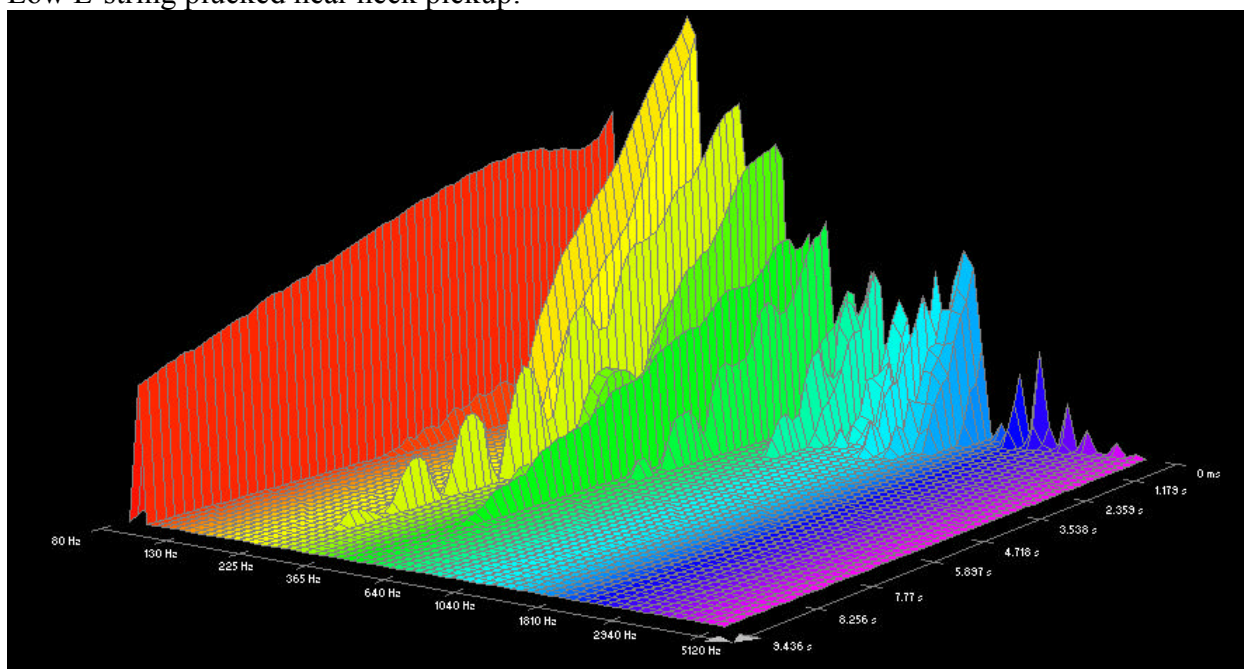

Low E-string plucked near neck pickup: