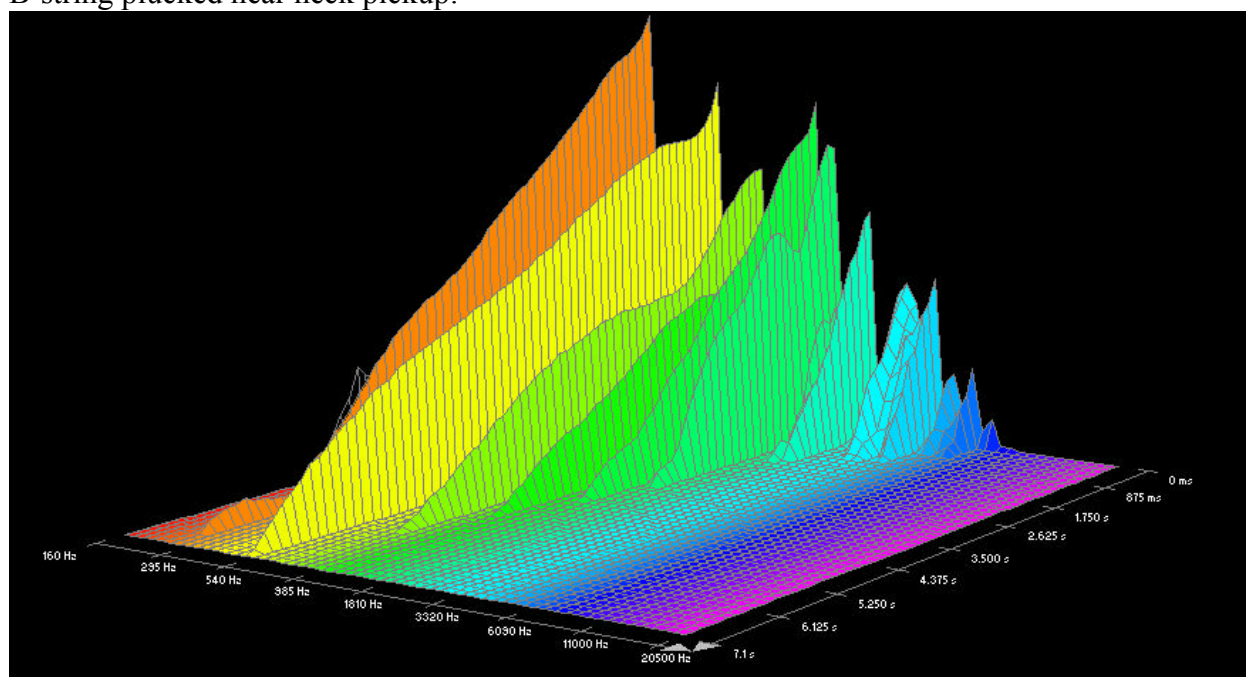

## Martin, Marquis 80/20 Bronze:

High E-string plucked near bridge pickup:

High E-string plucked near bridge pickup:

B-string plucked near bridge pickup:

B-string plucked near neck pickup:

G-string plucked near bridge pickup: