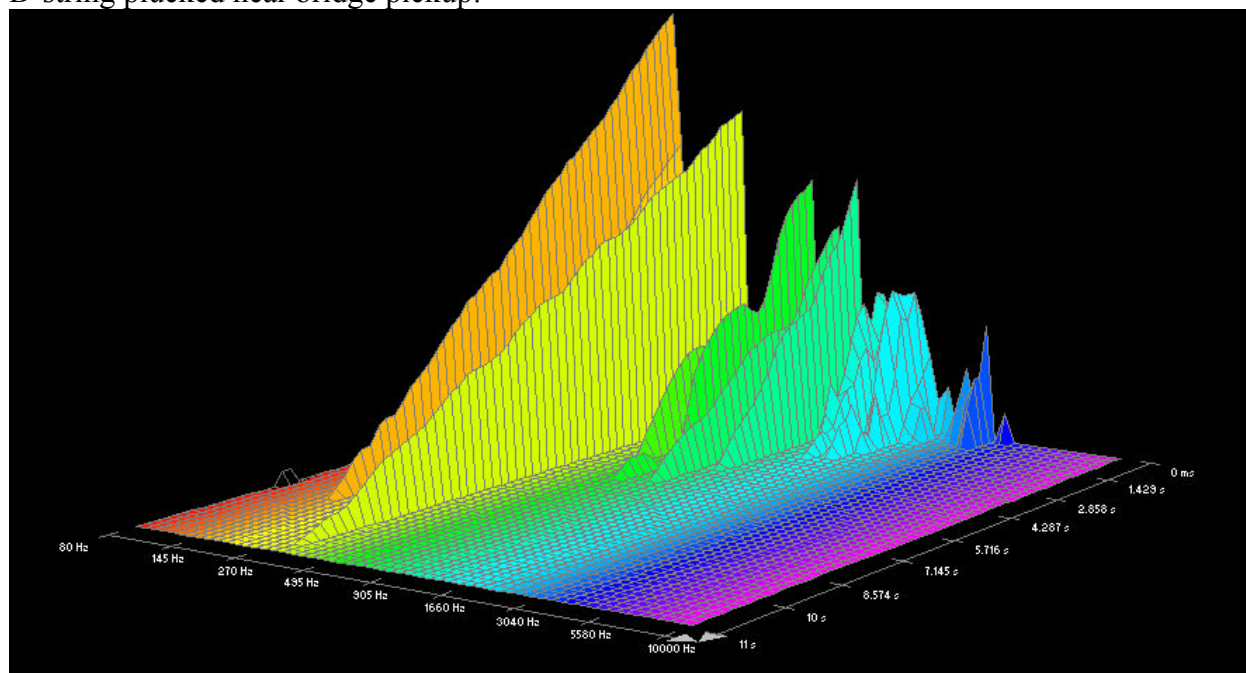

D-string plucked near bridge pickup: