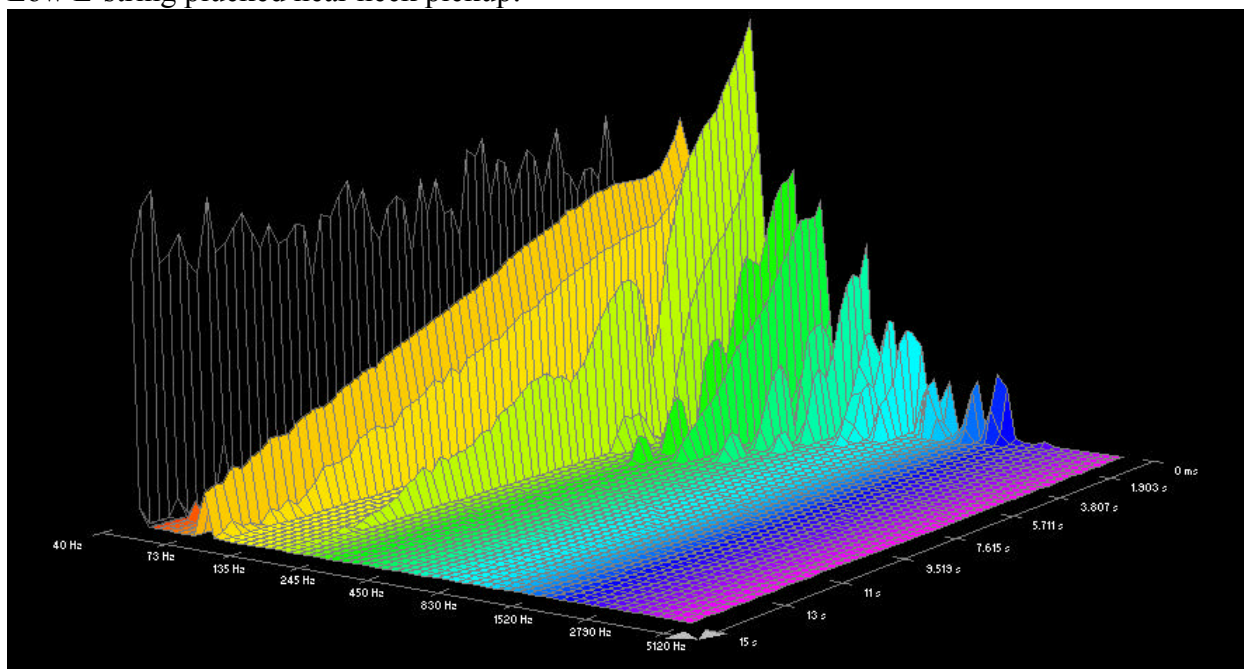

## D'addario EXPPB:

G-string plucked near bridge pickup:

G-string plucked near neck pickup:

D-string plucked near bridge pickup:

D-string plucked near neck pickup:

A-string plucked near bridge pickup:

A-string plucked near neck pickup:

Low E-string plucked near bridge pickup:

Low E-string plucked near neck pickup: