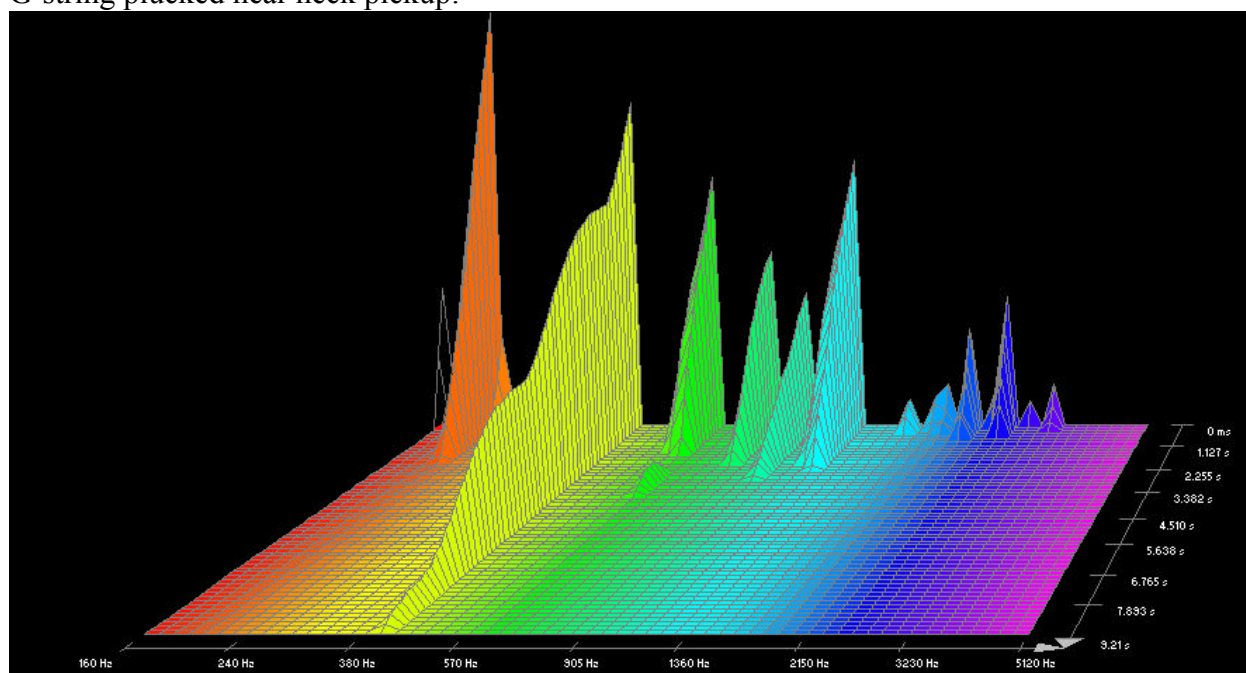

G-string plucked near neck pickup: