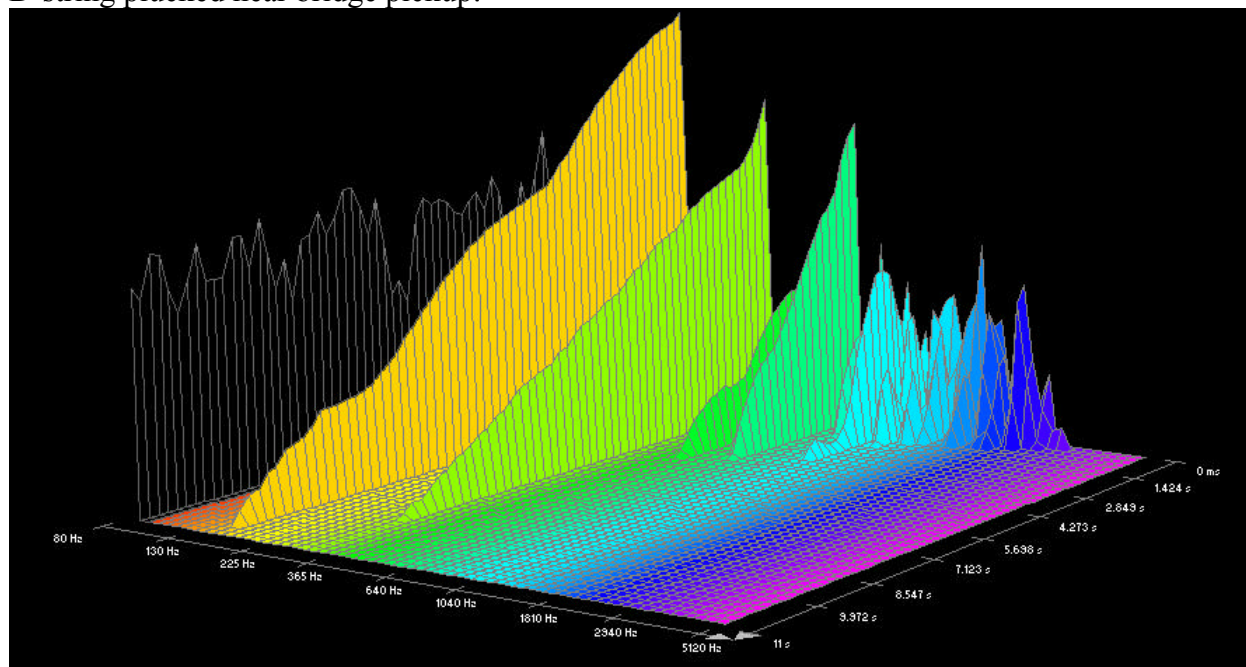

D'addario HRG:

D-string plucked near bridge pickup: