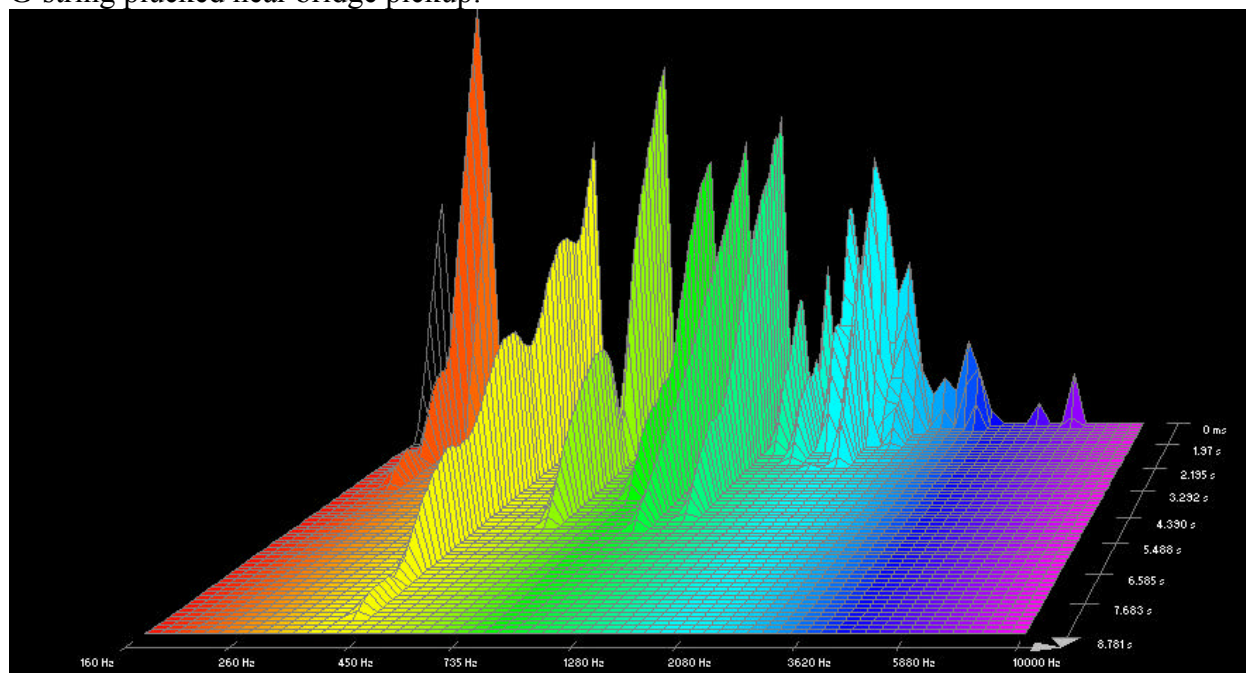

## Elixir, Polyweb:

High E-string plucked near bridge pickup:

High E-string plucked near bridge pickup:

B-string plucked near bridge pickup:

B-string plucked near neck pickup:

G-string plucked near bridge pickup:

G-string plucked near neck pickup:

D-string plucked near bridge pickup:

D-string plucked near neck pickup:

A-string plucked near bridge pickup:

A-string plucked near neck pickup:

Low E-string plucked near bridge pickup: