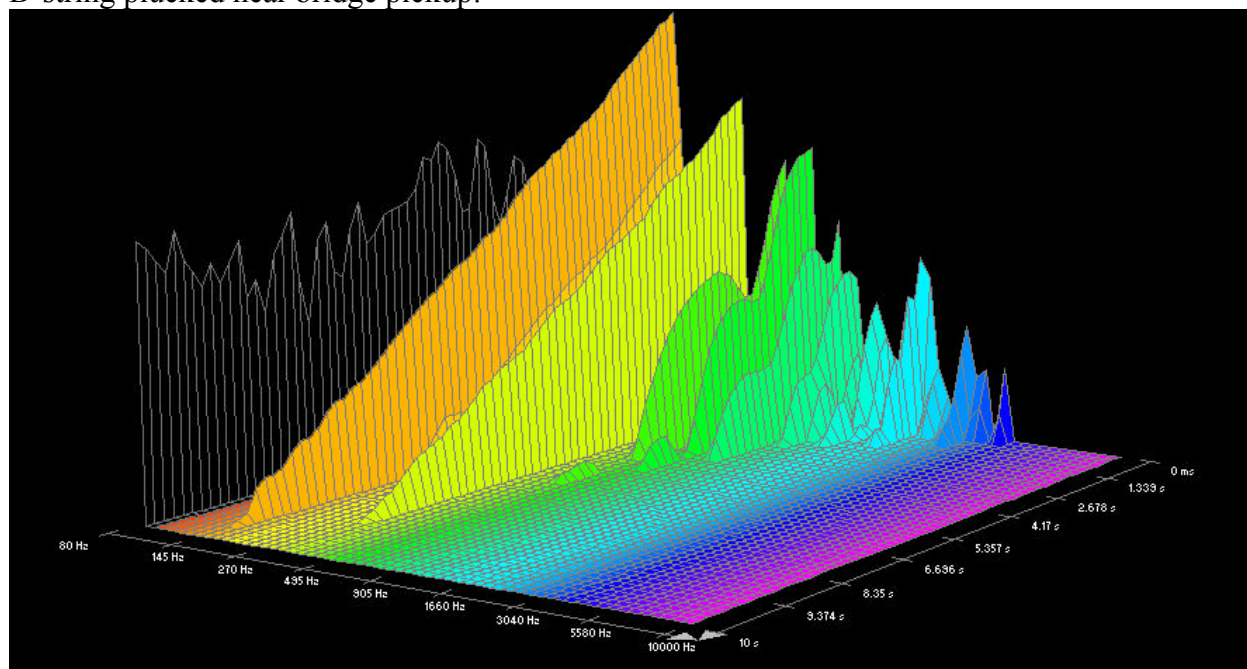

## D'addario EXPPB:

G-string plucked near bridge pickup:

G-string plucked near neck pickup:

D-string plucked near bridge pickup:

D-string plucked near neck pickup:

A-string plucked near bridge pickup:

A-string plucked near neck pickup:

Low E-string plucked near bridge pickup:

Low E-string plucked near neck pickup: