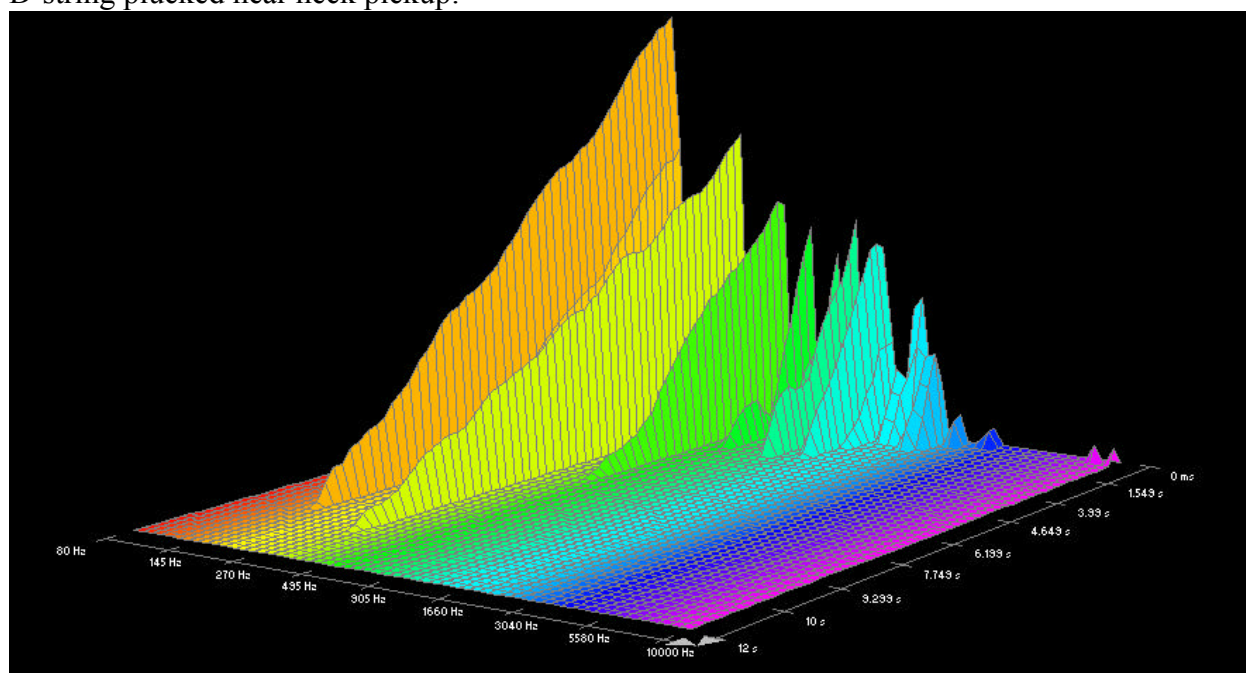

D-string plucked near neck pickup: