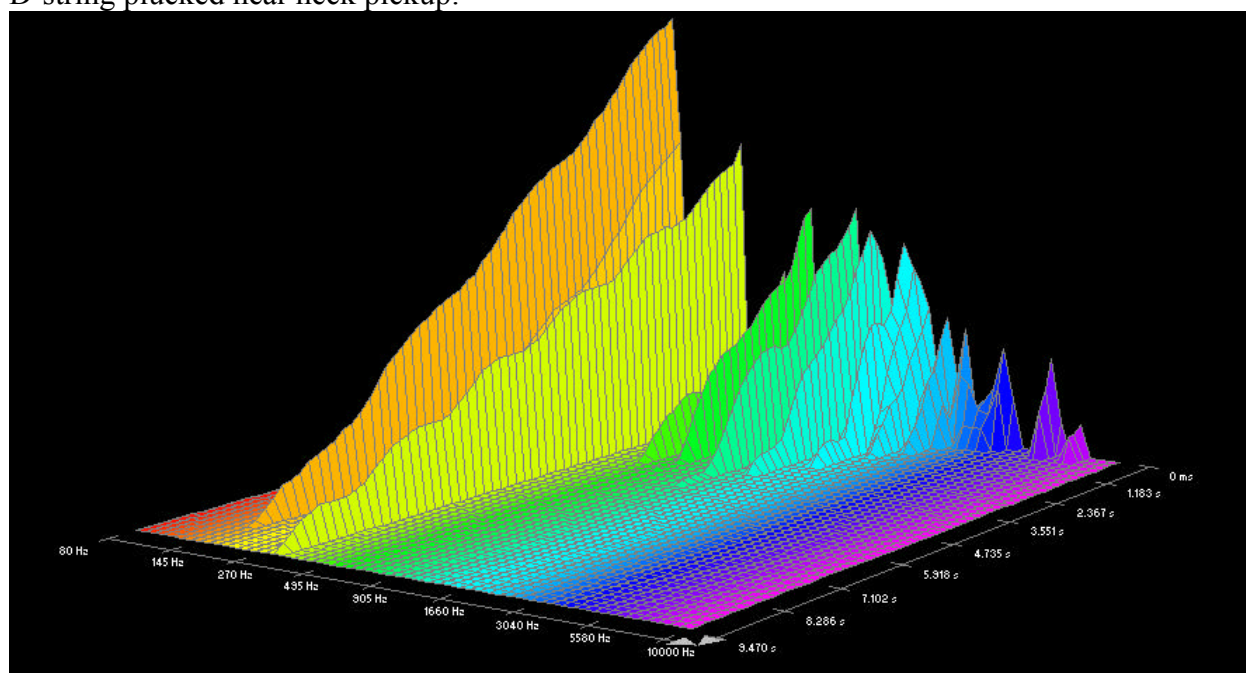

D-string plucked near neck pickup: