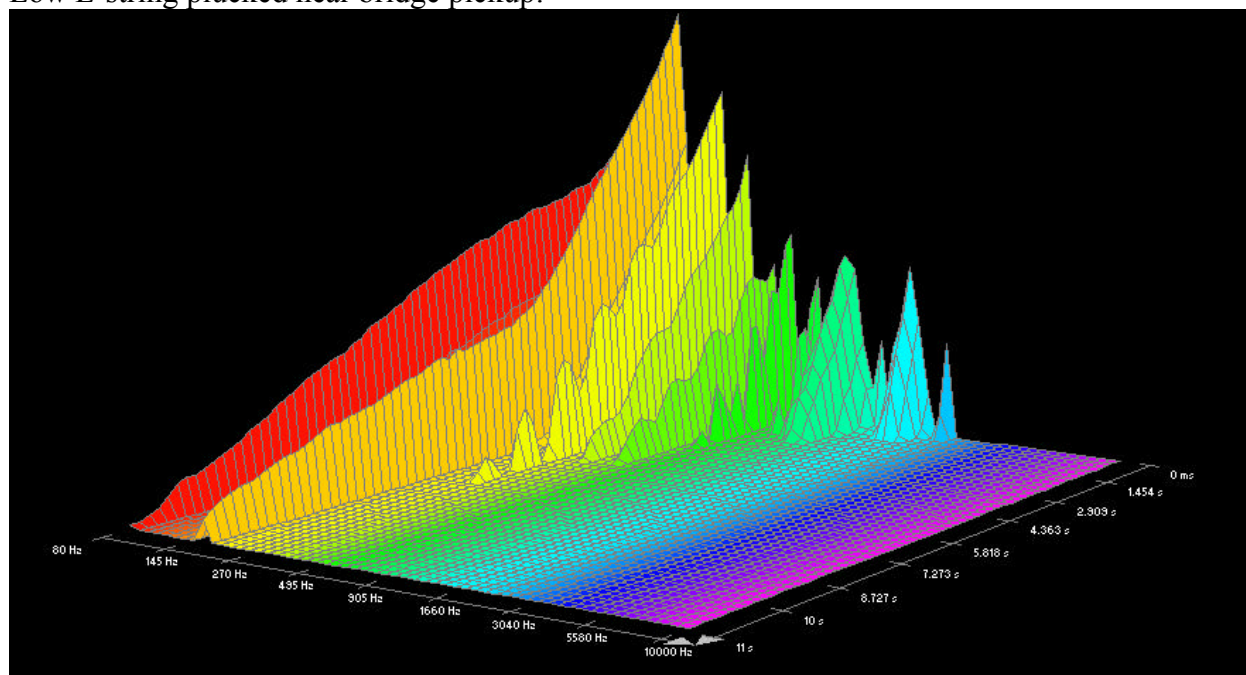

Low E-string plucked near bridge pickup: