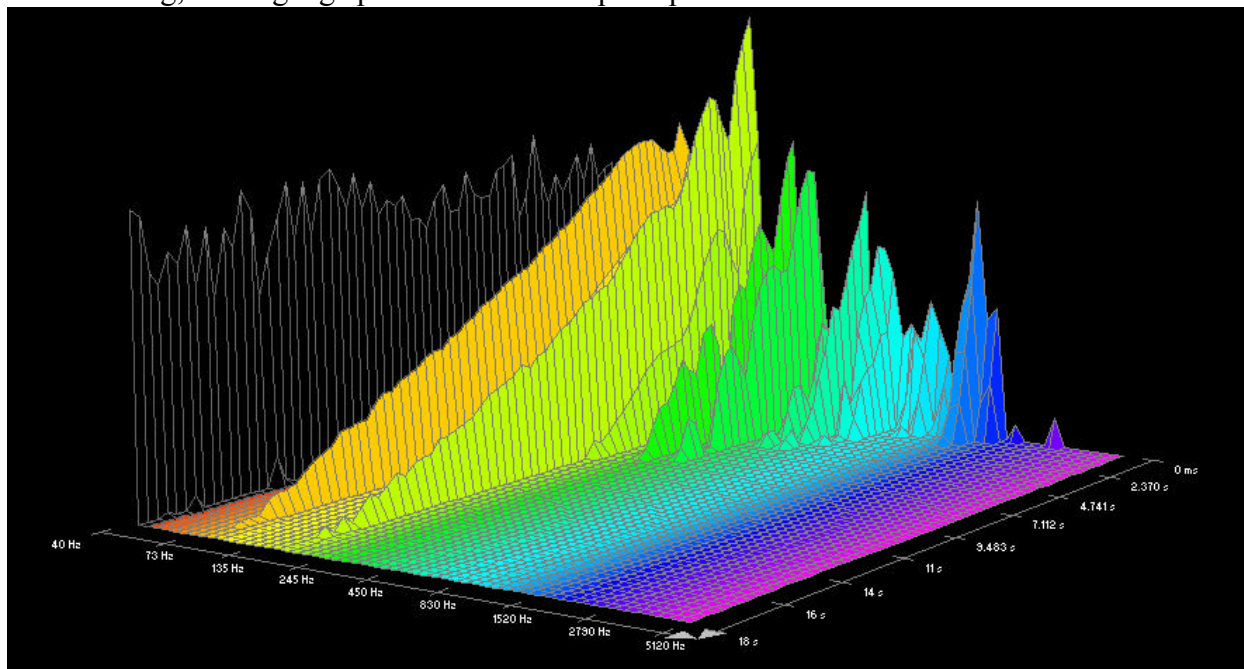

Low E-string, 0.056 gauge plucked near neck pickup: