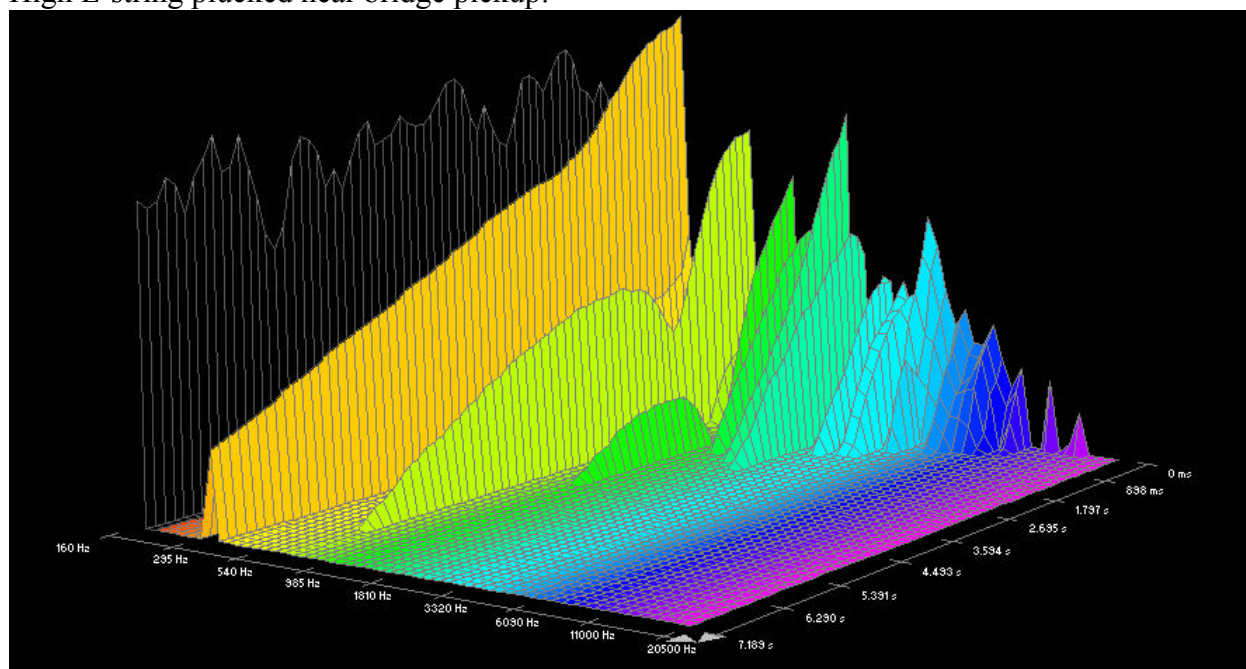

High E-string plucked near bridge pickup: