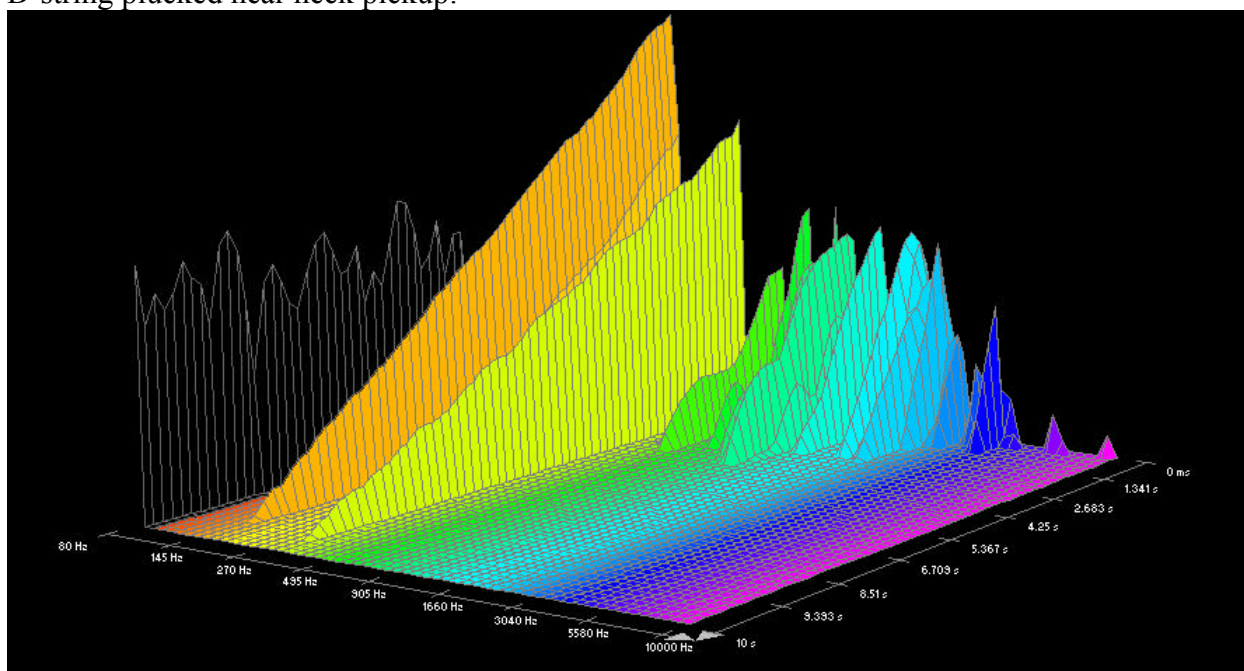

## D'addario EXPBW:

G-string plucked near bridge pickup:

G-string plucked near neck pickup:

D-string plucked near bridge pickup:

D-string plucked near neck pickup:

A-string plucked near bridge pickup:

A-string plucked near neck pickup:

Low E-string plucked near bridge pickup:

Low E-string plucked near neck pickup: