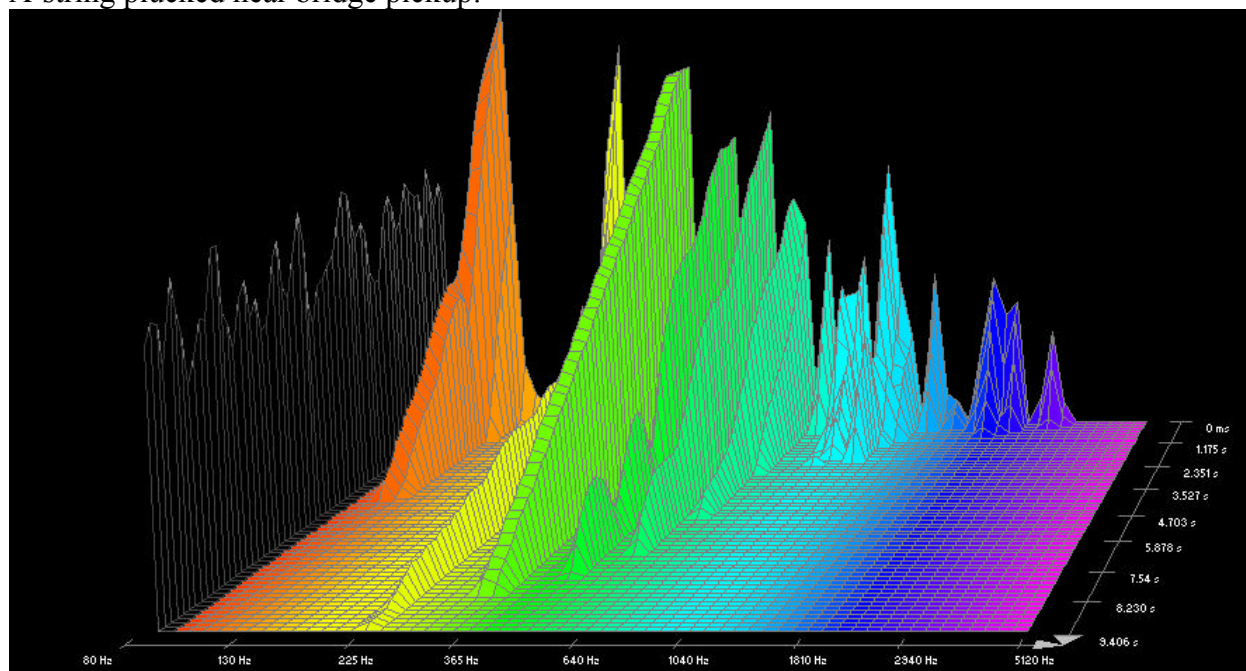

## D'addario EXPBW:

G-string plucked near bridge pickup:

G-string plucked near neck pickup:

D-string plucked near bridge pickup:

D-string plucked near neck pickup:

A-string plucked near bridge pickup:

A-string plucked near neck pickup:

Low E-string plucked near bridge pickup:

Low E-string plucked near neck pickup: