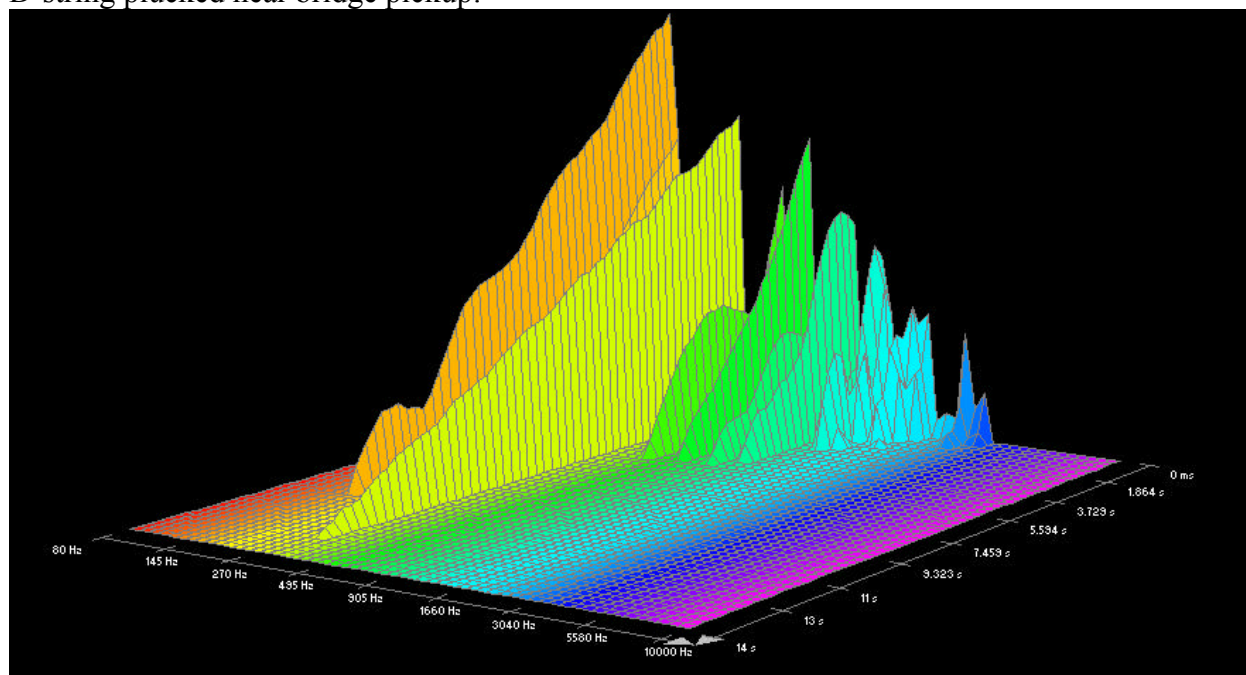

D-string plucked near bridge pickup: