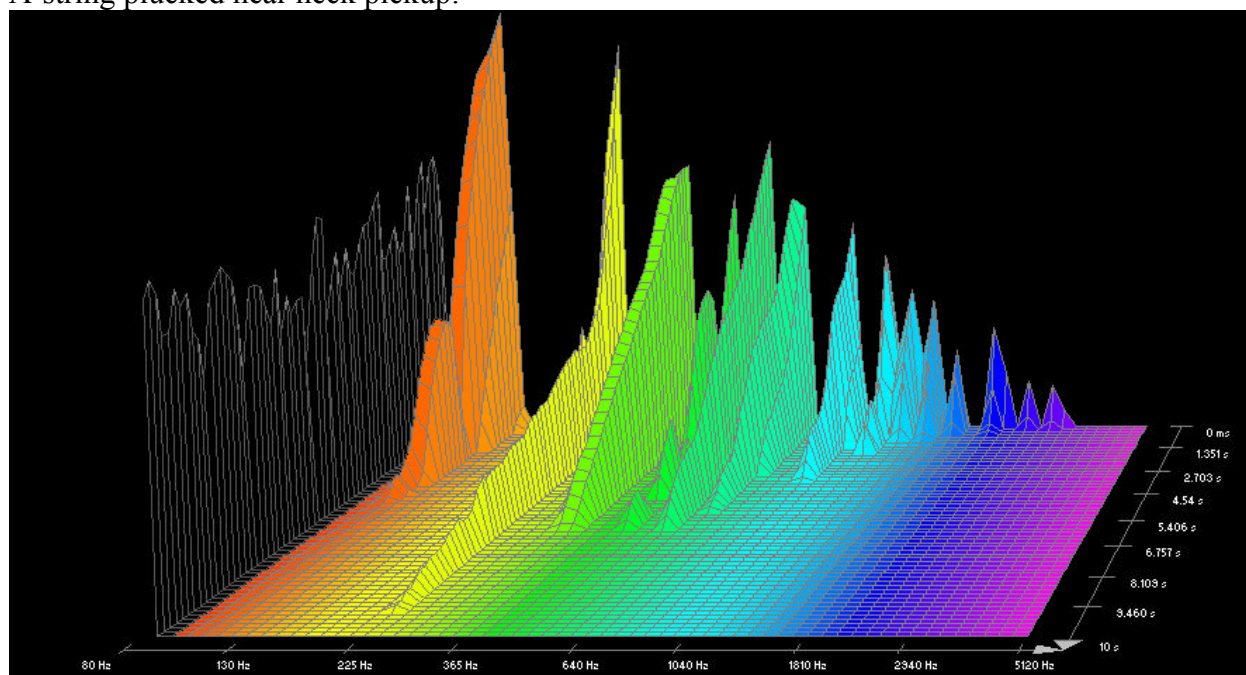

## D'addario EXPBW:

G-string plucked near bridge pickup:

G-string plucked near neck pickup:

D-string plucked near bridge pickup:

D-string plucked near neck pickup:

A-string plucked near bridge pickup:

A-string plucked near neck pickup:

Low E-string plucked near bridge pickup:

Low E-string plucked near neck pickup: