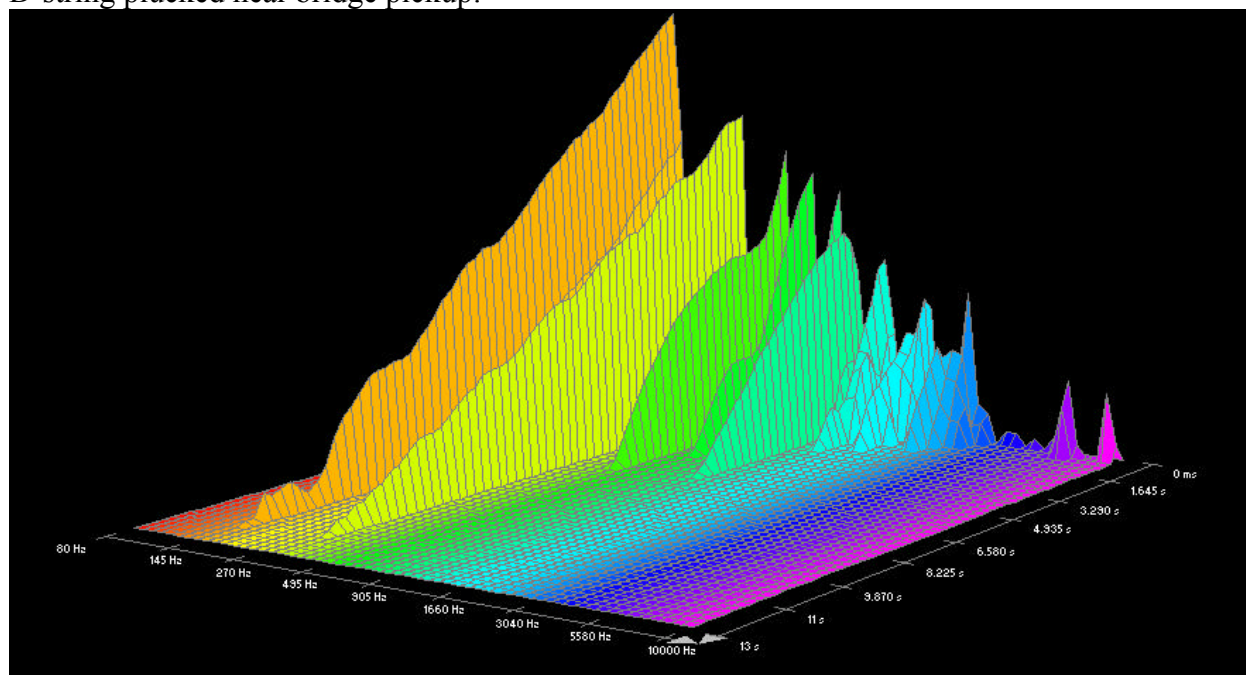

D-string plucked near bridge pickup: