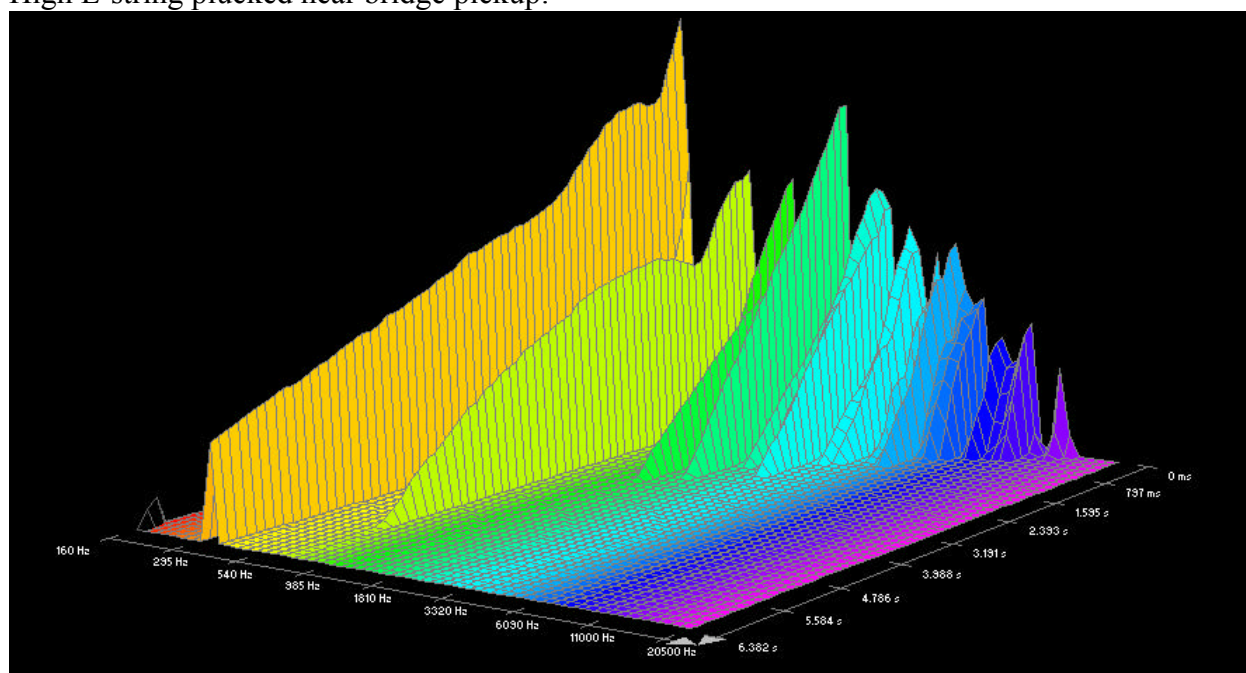

Low E-string plucked near neck pickup:

## Dean Markley, Formula 82R:

High E-string plucked near bridge pickup:

High E-string plucked near bridge pickup:

B-string plucked near bridge pickup:

B-string plucked near neck pickup:

G-string plucked near bridge pickup: