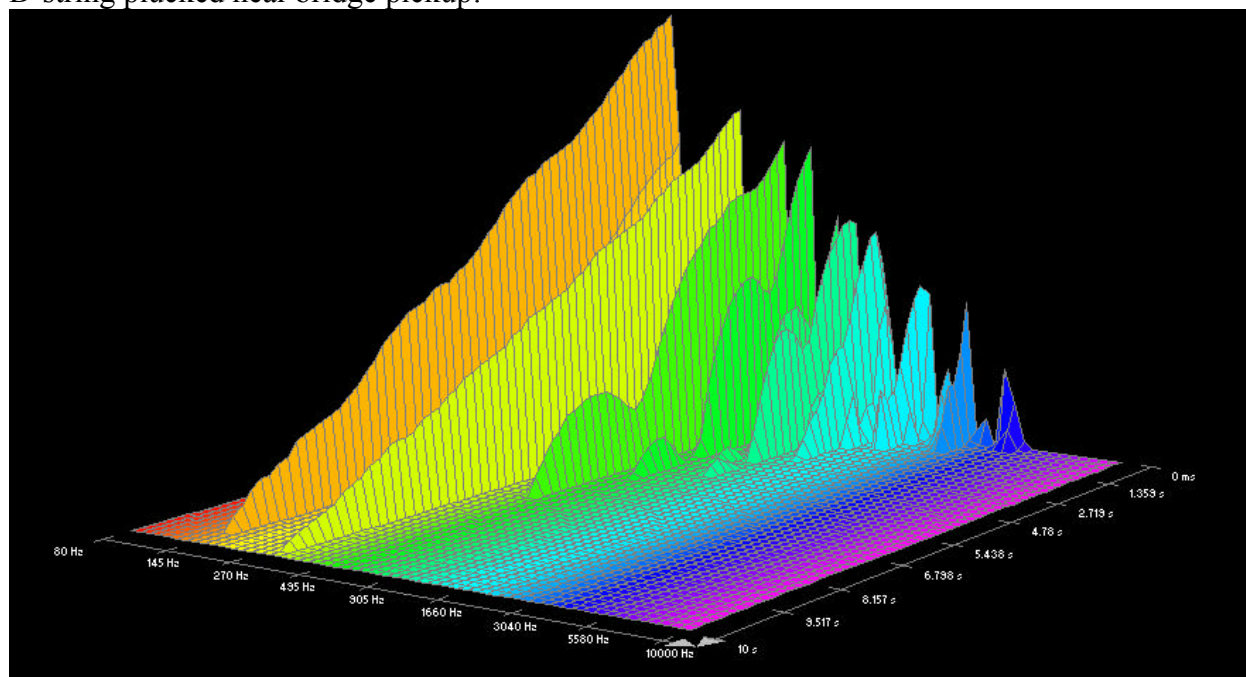

D-string plucked near bridge pickup: