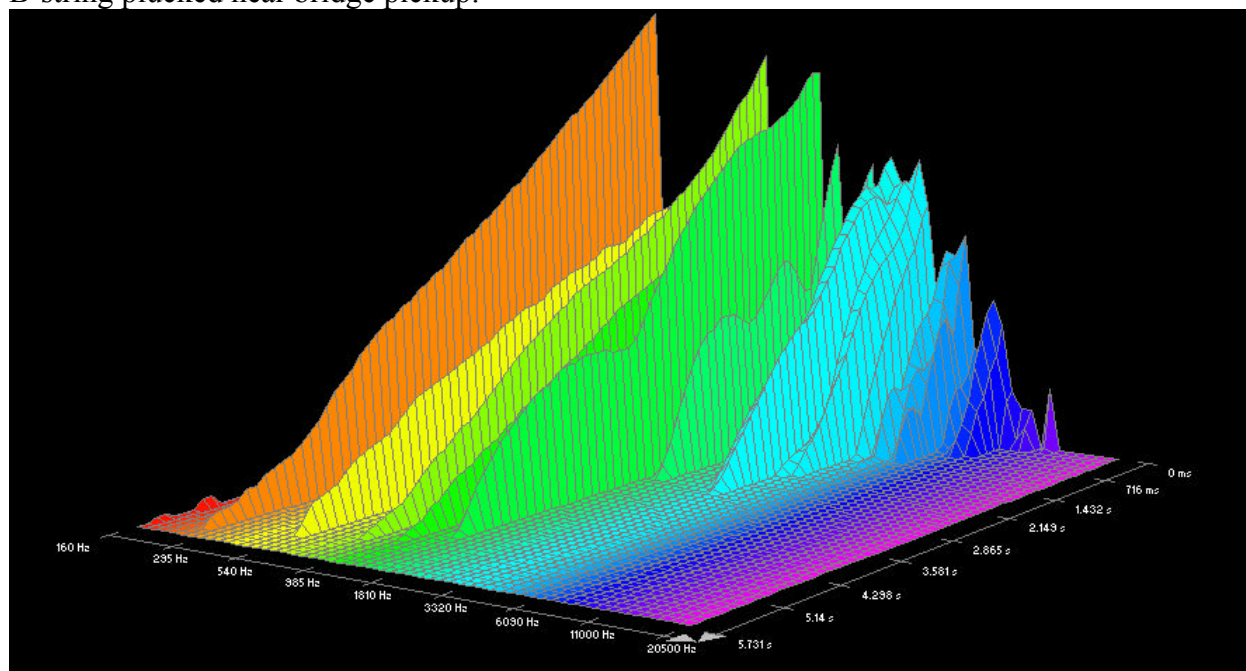

### D'addario Plain Strings:

High E-string plucked near bridge pickup:

High E-string plucked near bridge pickup:

B-string plucked near bridge pickup:

B-string plucked near neck pickup: