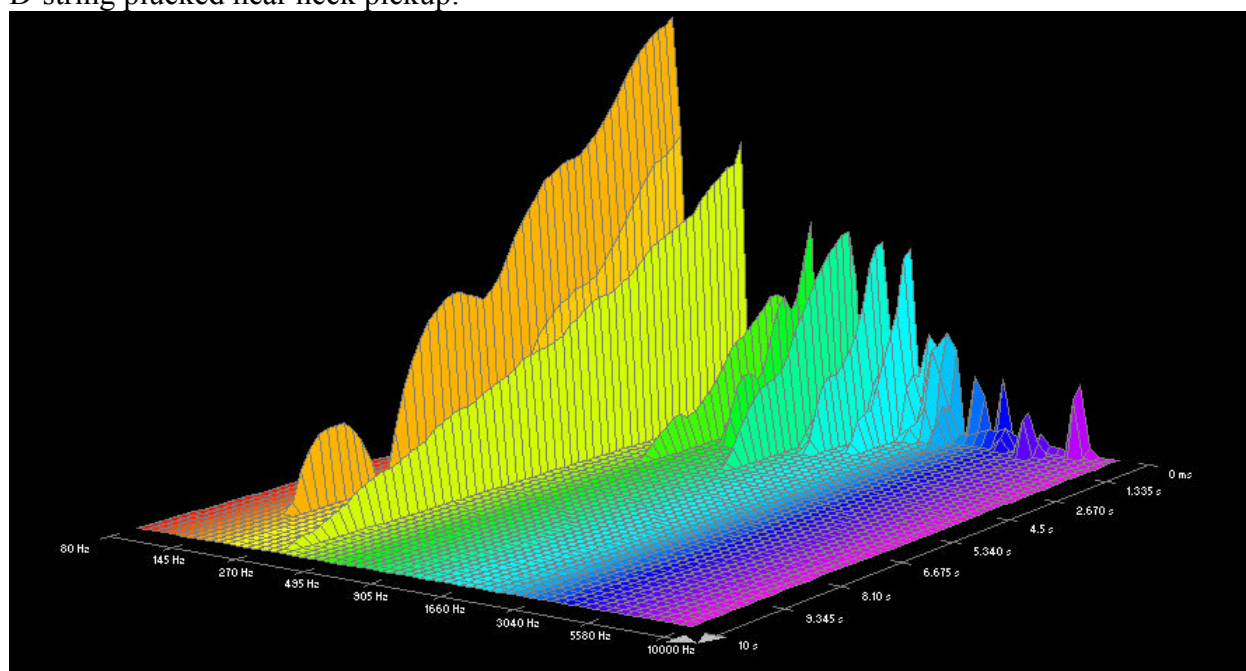

D-string plucked near neck pickup: