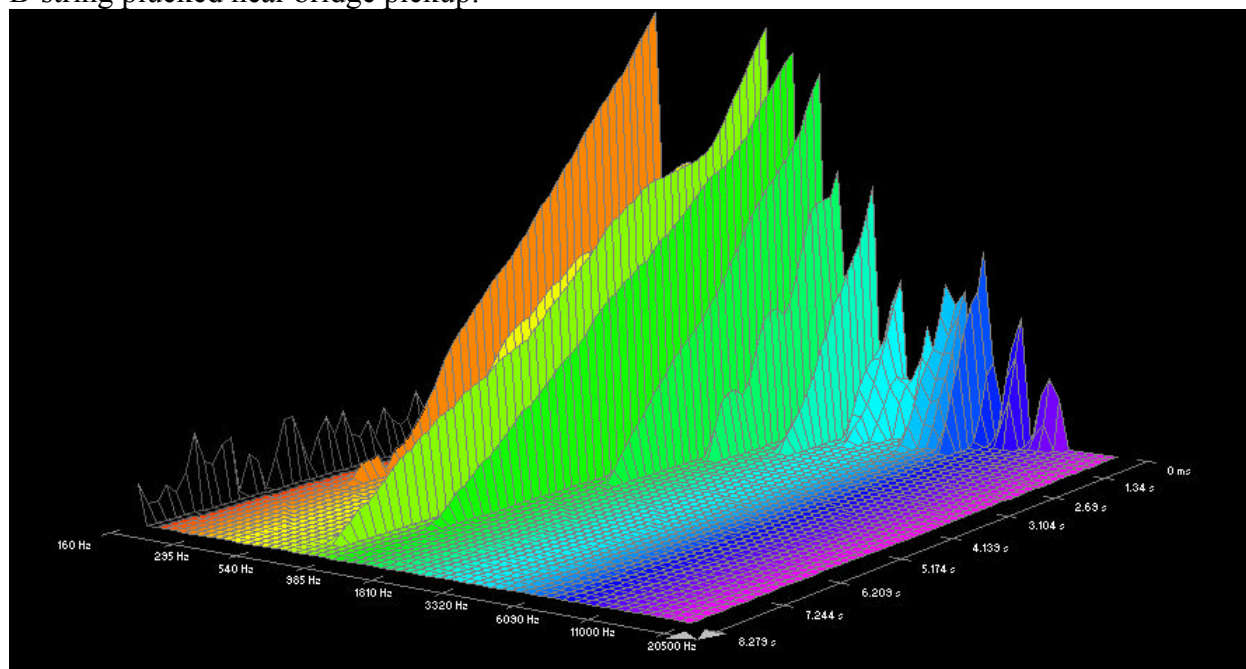

## Fender, 80/20 Bronze:

High E-string plucked near bridge pickup:

High E-string plucked near bridge pickup:

B-string plucked near bridge pickup:

B-string plucked near neck pickup:

G-string plucked near bridge pickup: