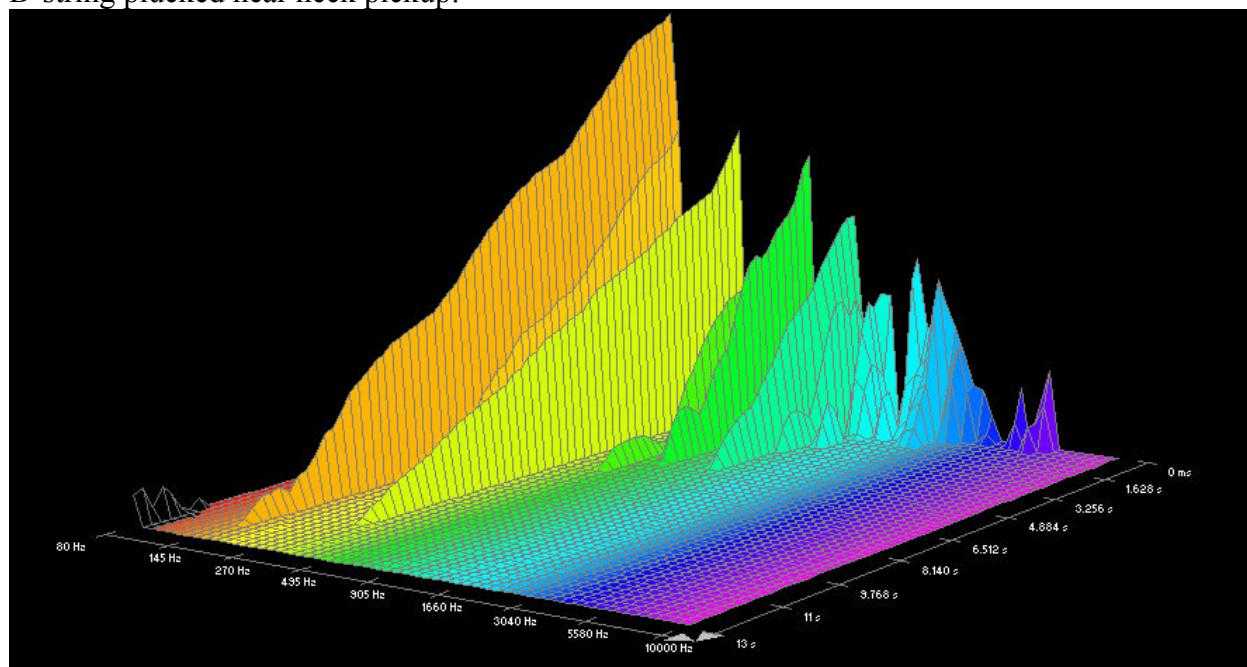

D-string plucked near neck pickup: