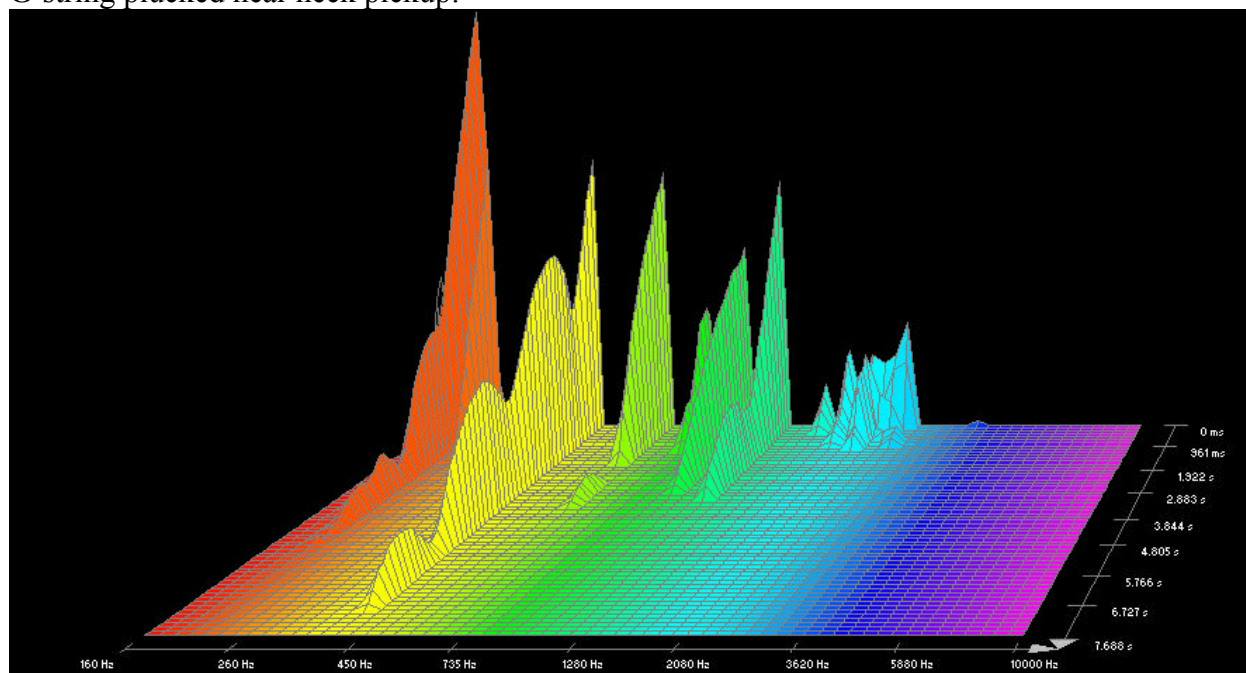

G-string plucked near neck pickup: