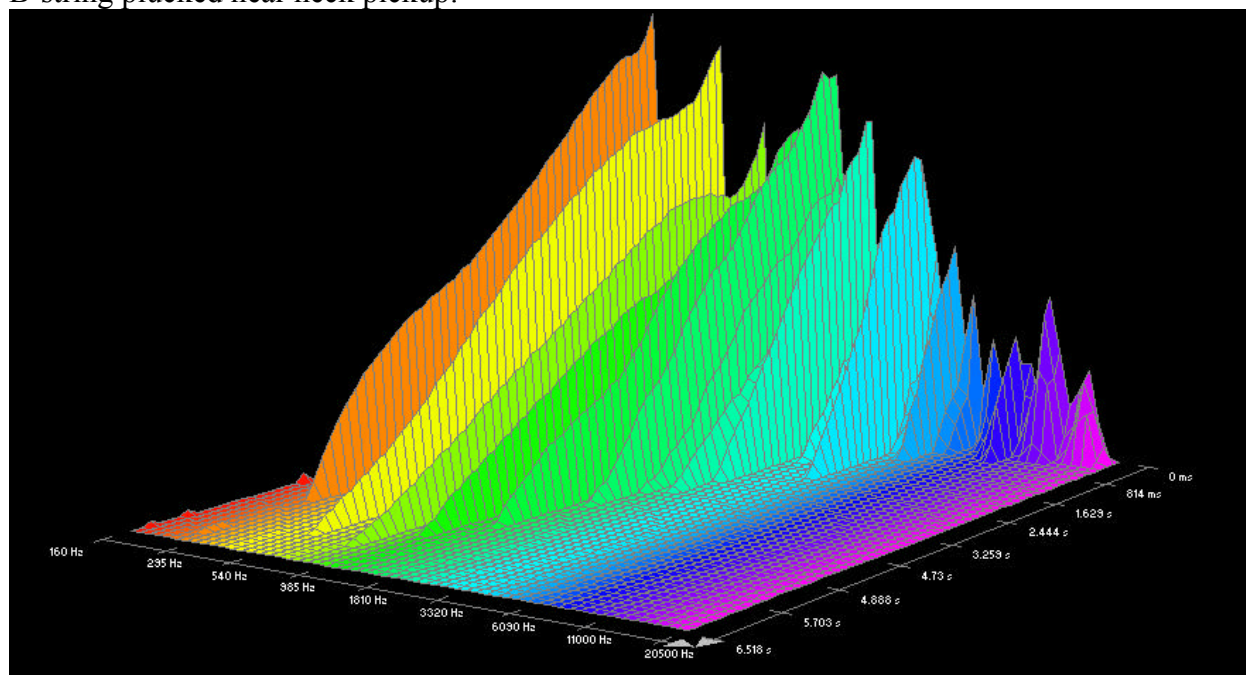

## Martin, Cryogenic Bronze Wound:

High E-string plucked near bridge pickup:

High E-string plucked near bridge pickup:

B-string plucked near bridge pickup:

B-string plucked near neck pickup:

G-string plucked near bridge pickup: