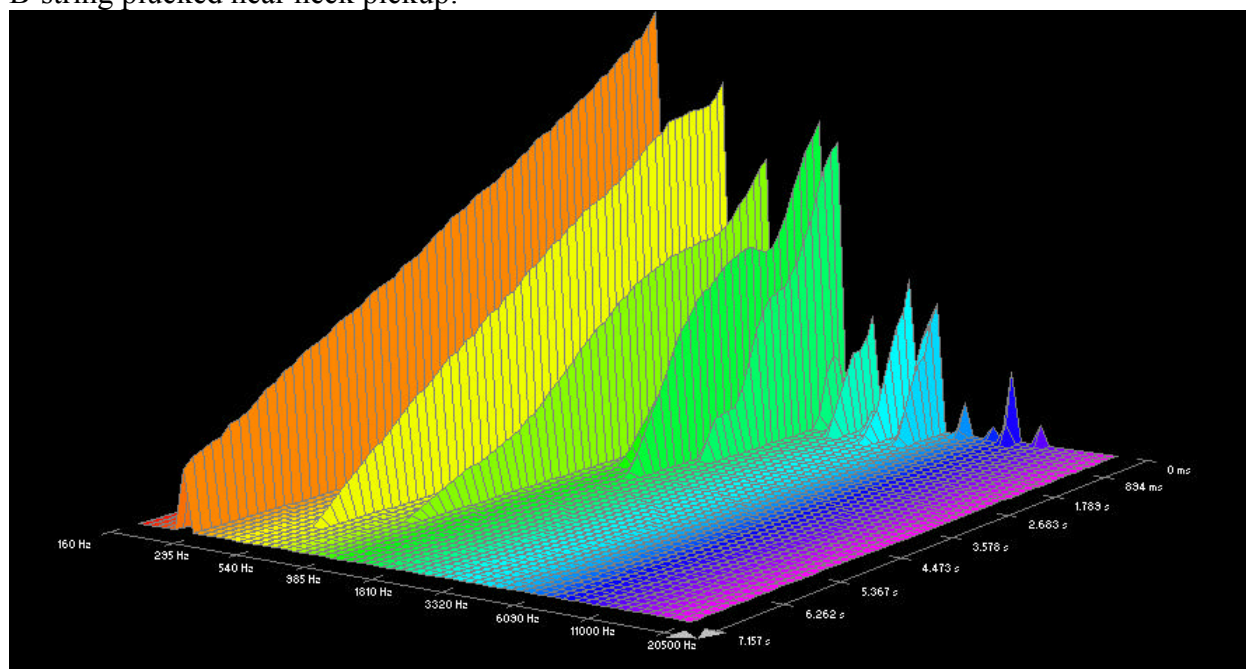

## Martin, 80/20 Bronze SP, 1.5 week old:

High E-string plucked near bridge pickup:

High E-string plucked near bridge pickup:

B-string plucked near bridge pickup:

B-string plucked near neck pickup:

G-string plucked near bridge pickup: