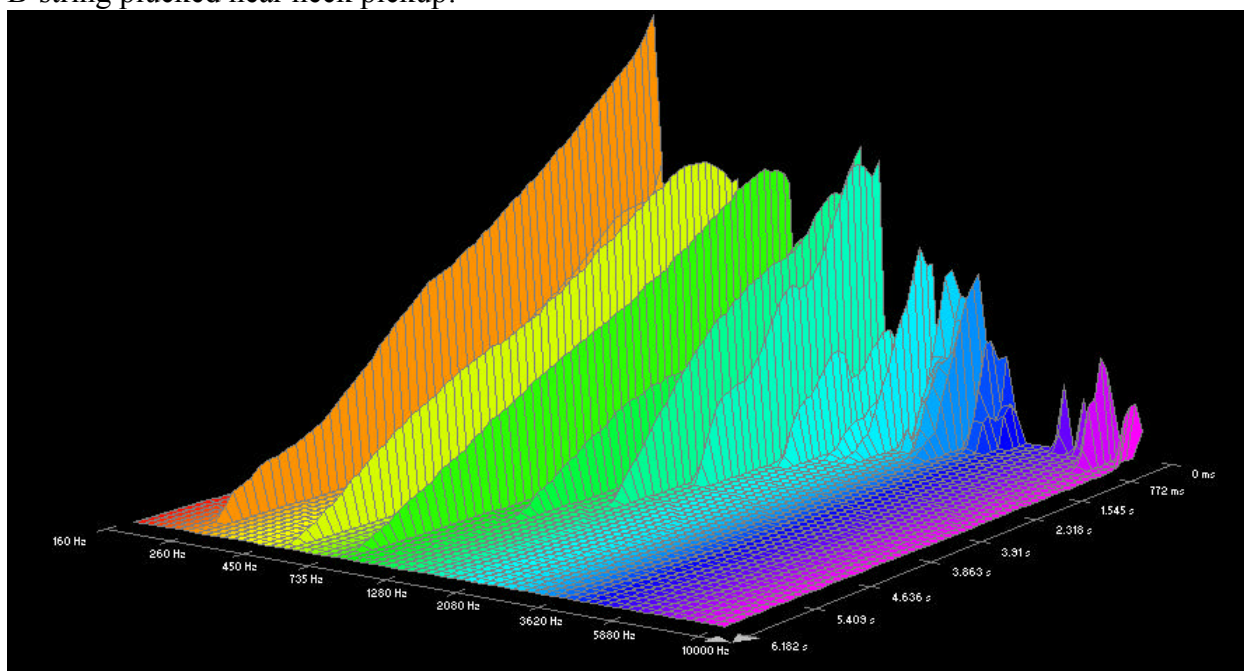

A-string plucked near neck pickup:

Low E-string plucked near bridge pickup:

Low E-string plucked near neck pickup:

## Dean Markley, Blue Steel Cryogenic:

High E-string plucked near bridge pickup:

High E-string plucked near bridge pickup:

B-string plucked near bridge pickup:

B-string plucked near neck pickup:

G-string plucked near bridge pickup:

G-string plucked near neck pickup:

D-string plucked near bridge pickup:

D-string plucked near neck pickup:

A-string plucked near bridge pickup:

A-string plucked near neck pickup:

Low E-string plucked near bridge pickup: