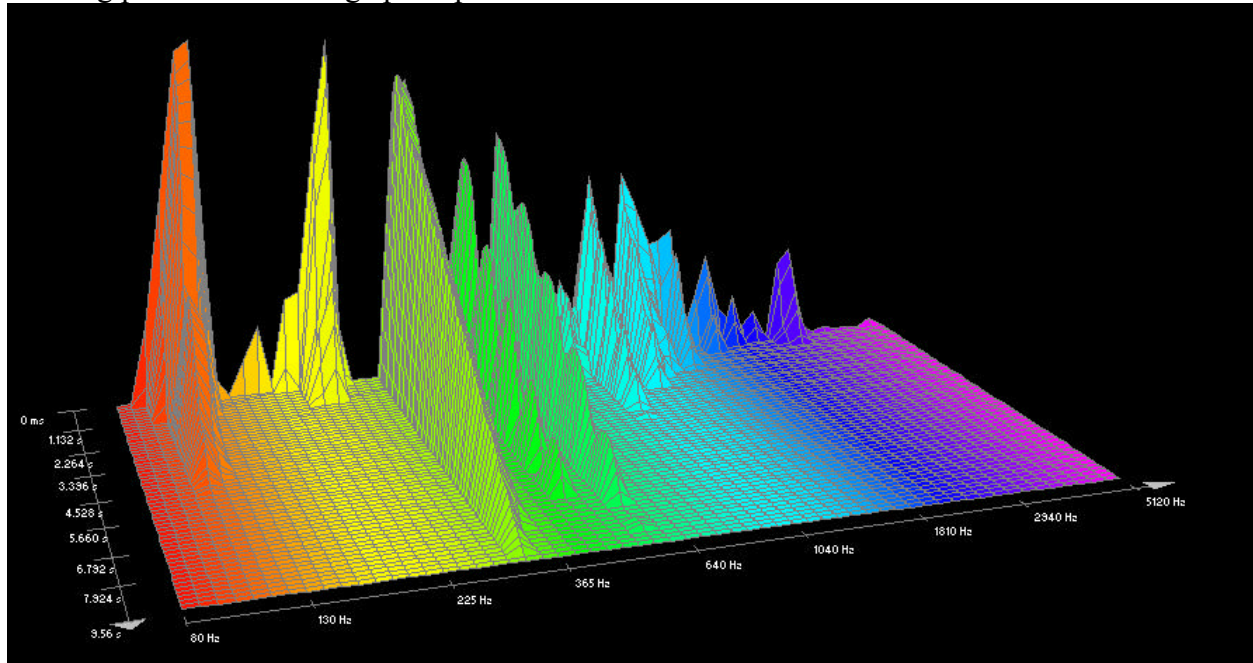

A-string plucked near bridge pickup: