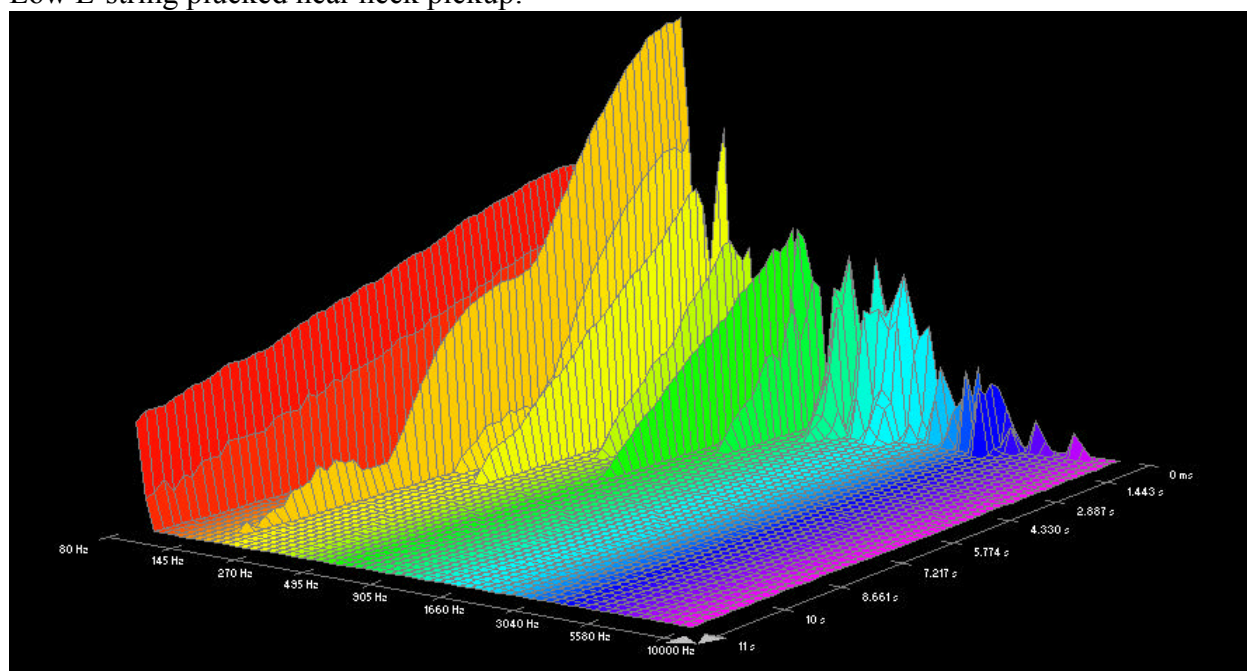

Low E-string plucked near neck pickup: