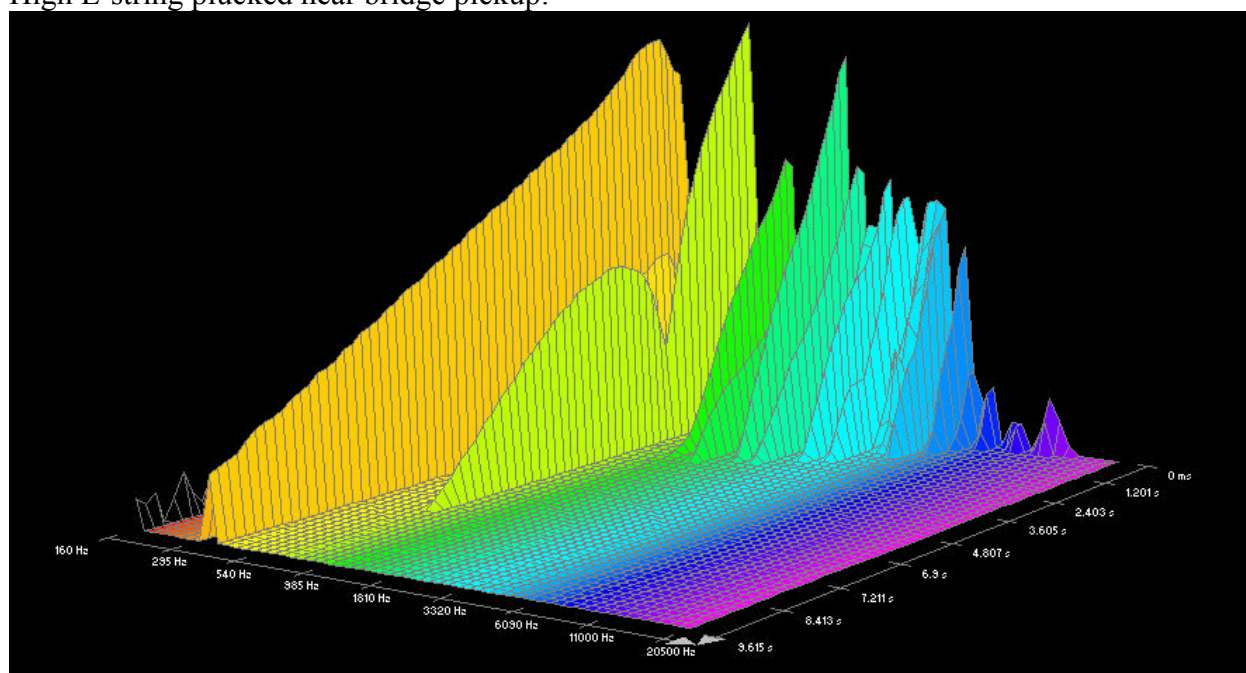

High E-string plucked near bridge pickup: