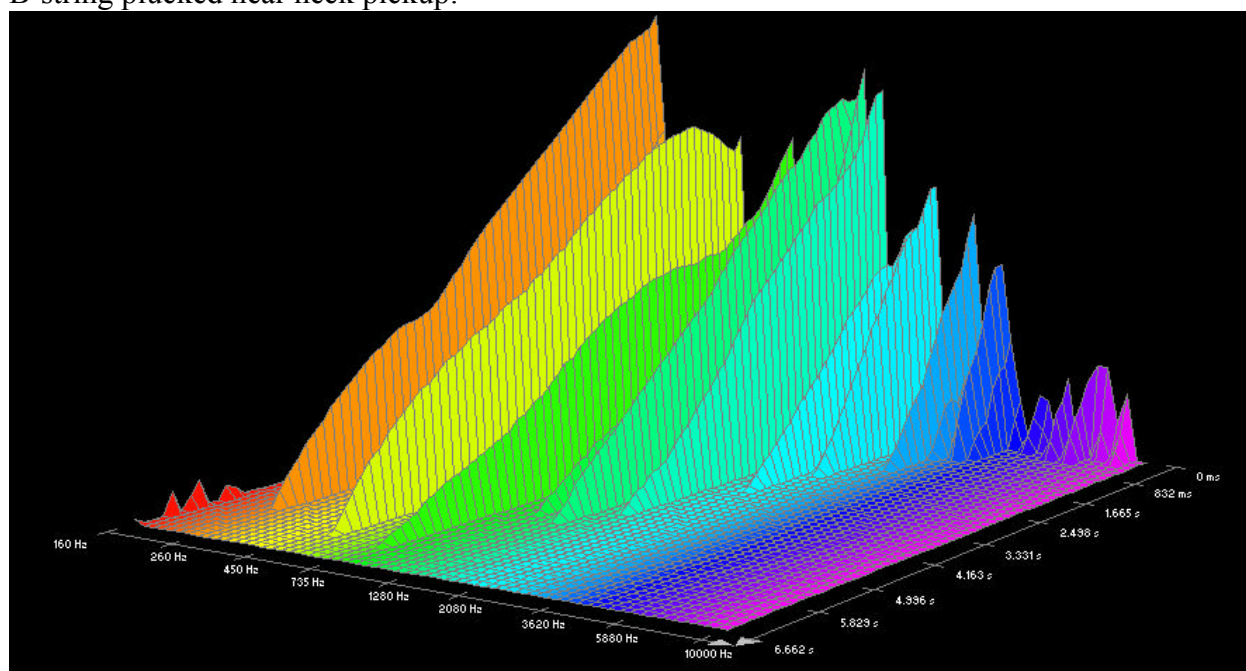

## Dean Markley, Phosphor Bronze:

High E-string plucked near bridge pickup:

High E-string plucked near bridge pickup:

B-string plucked near bridge pickup:

B-string plucked near neck pickup:

G-string plucked near bridge pickup:

G-string plucked near neck pickup:

D-string plucked near bridge pickup:

D-string plucked near neck pickup:

A-string plucked near bridge pickup:

A-string plucked near neck pickup:

Low E-string plucked near bridge pickup: