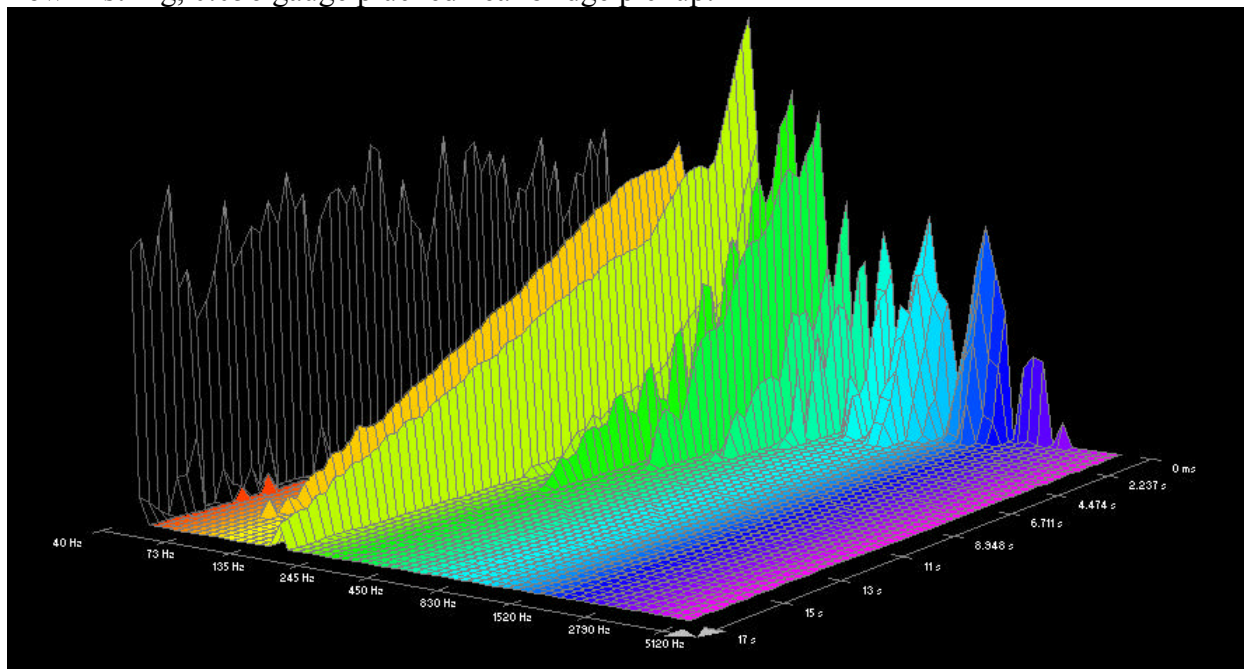

Low E-string, 0.056 gauge plucked near bridge pickup: