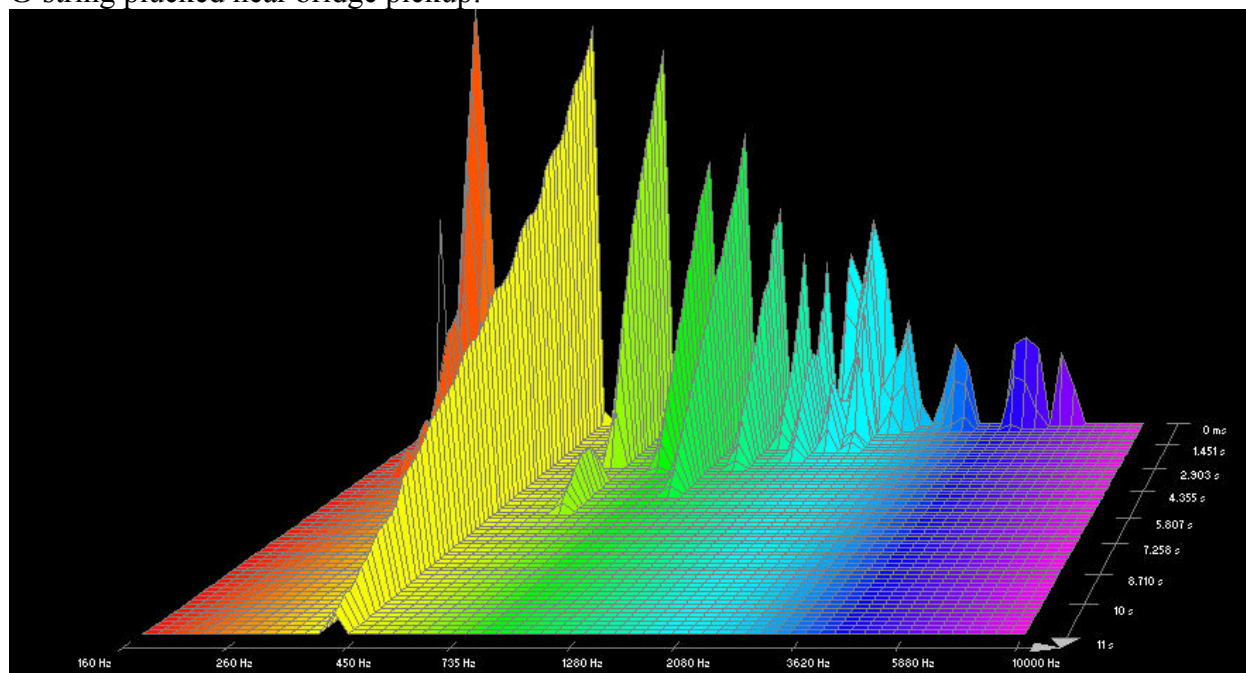

## GHS, Infinity Bronze:

High E-string plucked near bridge pickup:

High E-string plucked near bridge pickup:

B-string plucked near bridge pickup:

B-string plucked near neck pickup:

G-string plucked near bridge pickup: