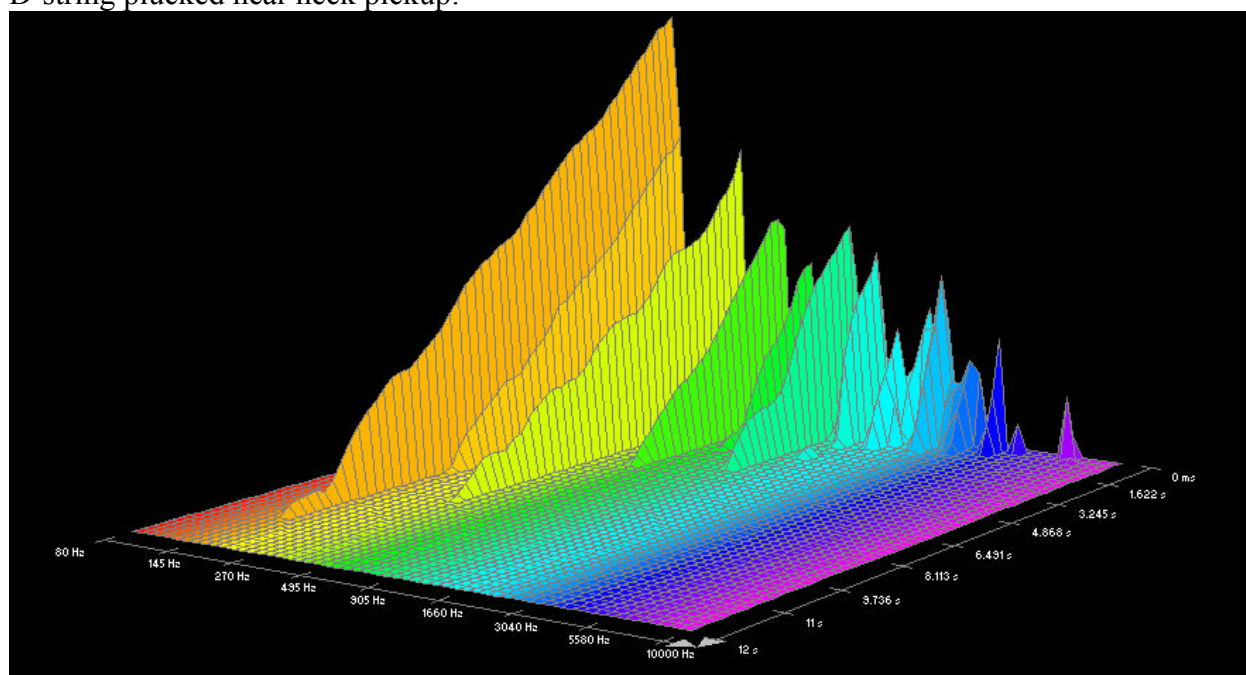

D-string plucked near neck pickup: