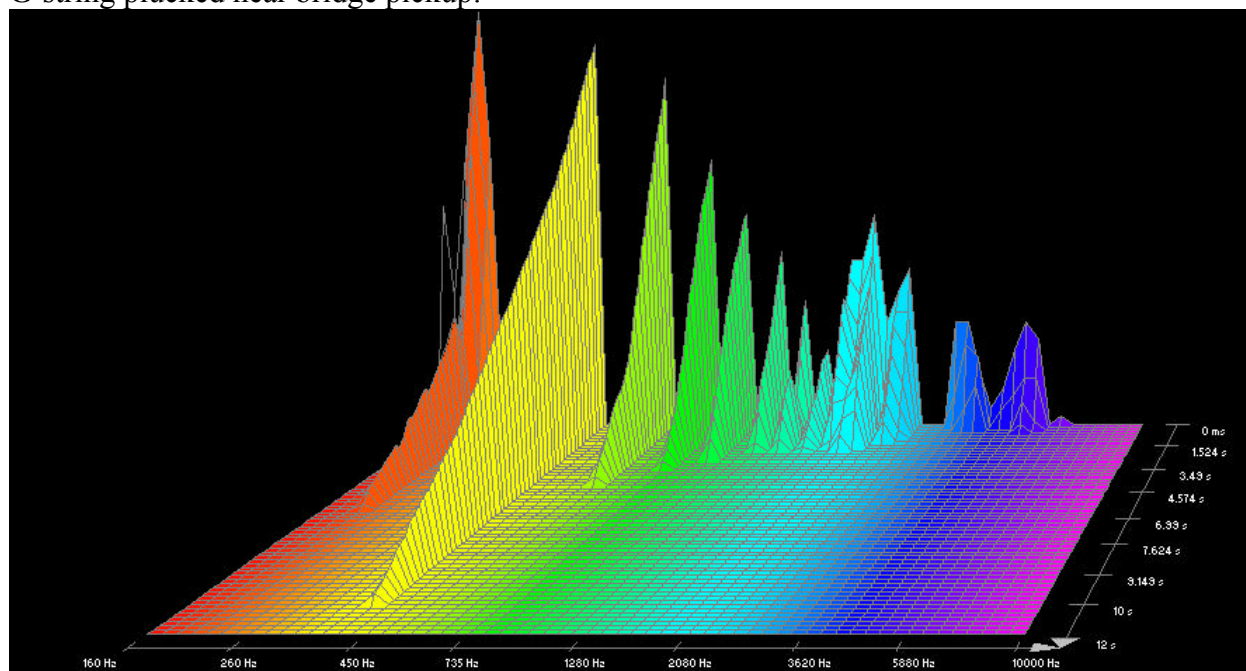

## Fender, 80/20 Bronze:

High E-string plucked near bridge pickup:

High E-string plucked near bridge pickup:

B-string plucked near bridge pickup:

B-string plucked near neck pickup:

G-string plucked near bridge pickup: