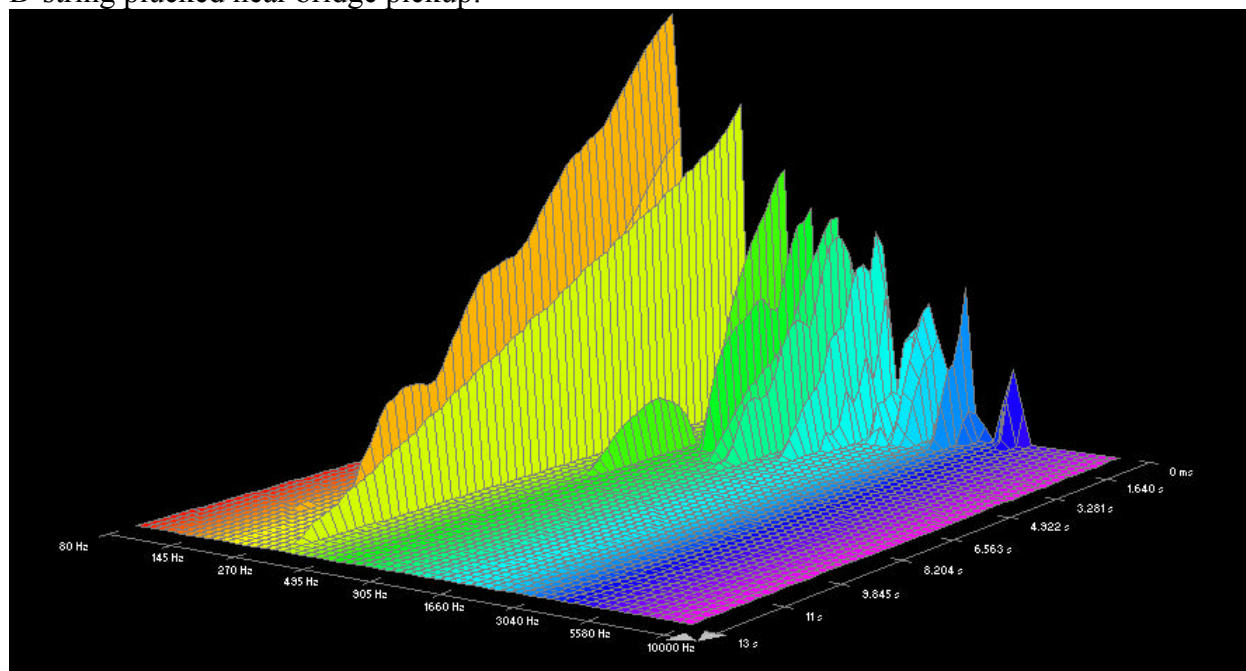

A-string plucked near neck pickup:

Low E-string plucked near bridge pickup:

Low E-string plucked near neck pickup:

## Dean Markley, Blue Steel Cryogenic:

High E-string plucked near bridge pickup:

High E-string plucked near bridge pickup:

B-string plucked near bridge pickup:

B-string plucked near neck pickup:

G-string plucked near bridge pickup:

G-string plucked near neck pickup:

D-string plucked near bridge pickup:

D-string plucked near neck pickup:

A-string plucked near bridge pickup:

A-string plucked near neck pickup:

Low E-string plucked near bridge pickup: