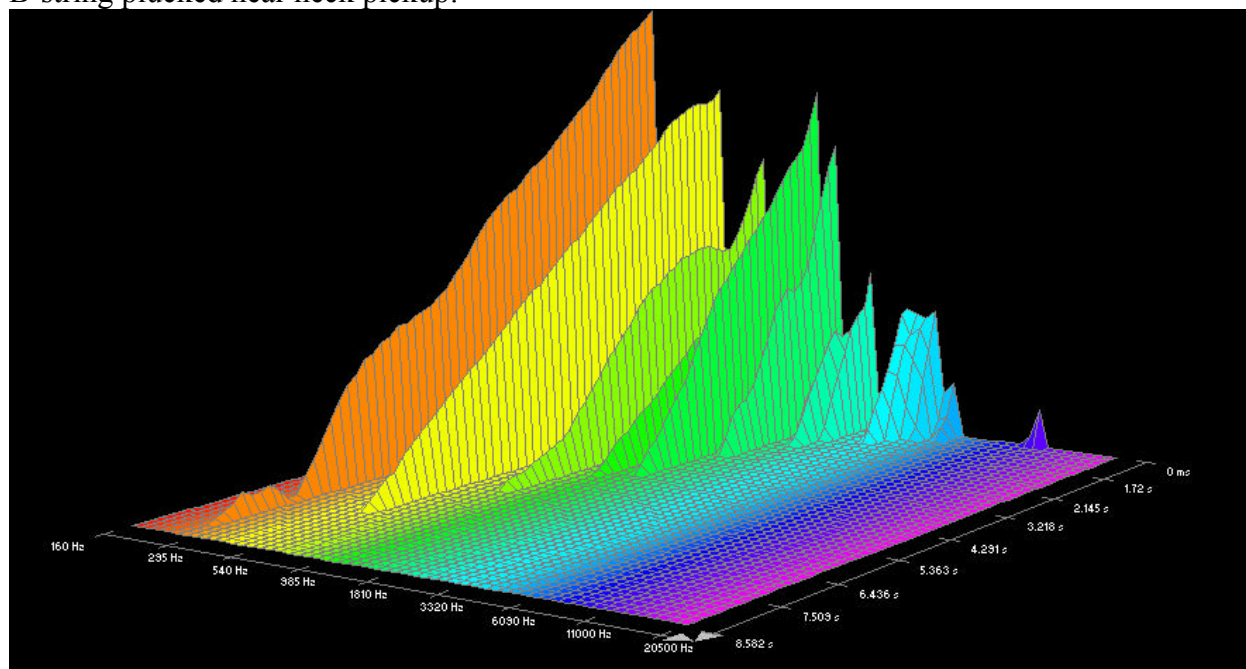

## Martin, 80/20 Bronze SP, New:

High E-string plucked near bridge pickup:

High E-string plucked near bridge pickup:

B-string plucked near bridge pickup:

B-string plucked near neck pickup:

G-string plucked near bridge pickup: