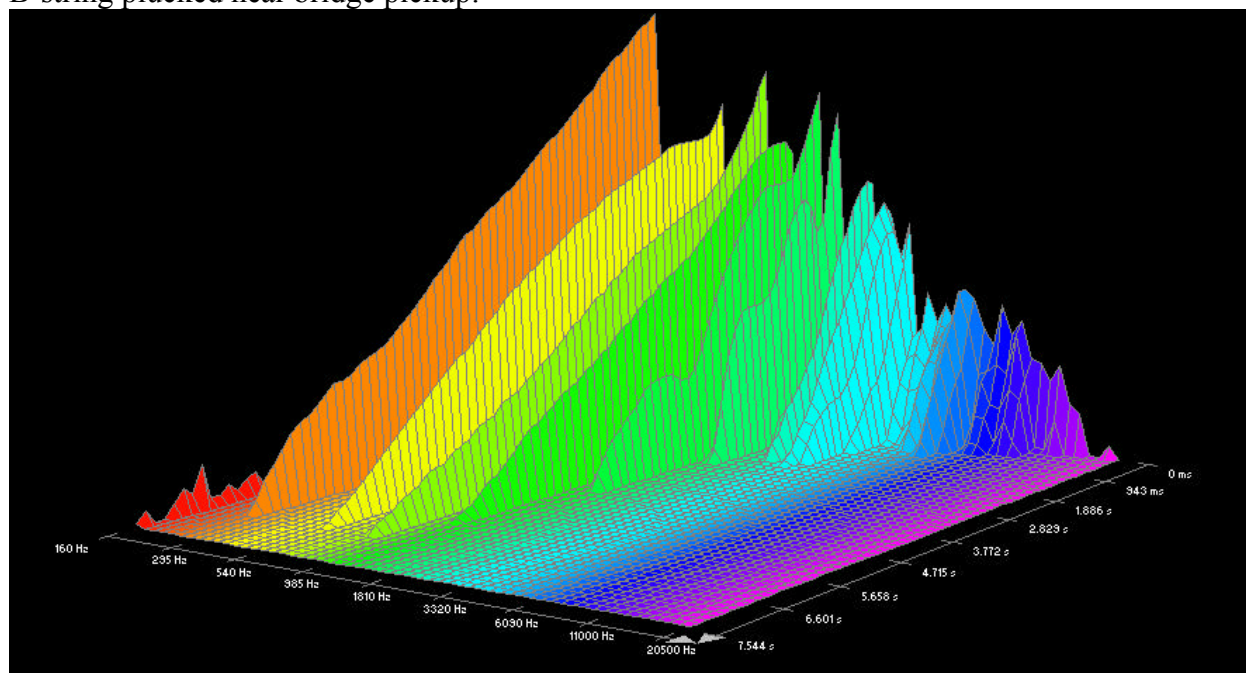

## Martin, SP+ 80/20:

High E-string plucked near bridge pickup:

High E-string plucked near bridge pickup:

B-string plucked near bridge pickup:

B-string plucked near neck pickup:

G-string plucked near bridge pickup: