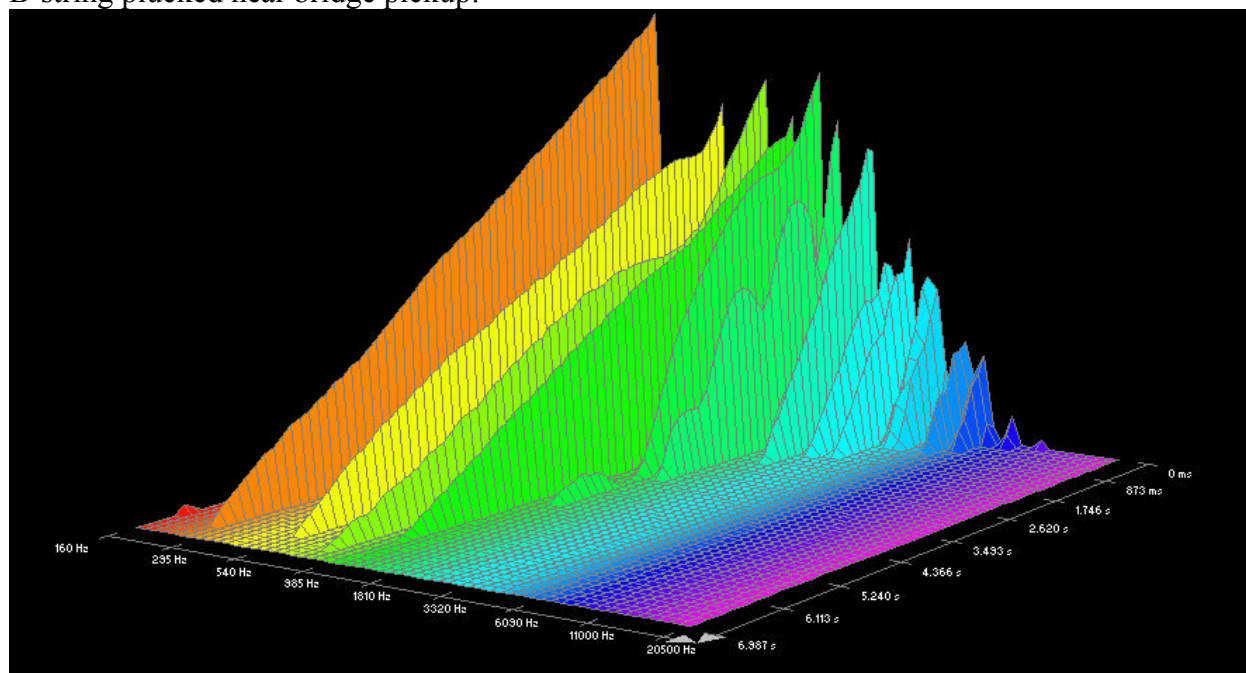

## Martin, Marquis 80/20 Bronze:

High E-string plucked near bridge pickup:

High E-string plucked near bridge pickup:

B-string plucked near bridge pickup:

B-string plucked near neck pickup:

G-string plucked near bridge pickup: