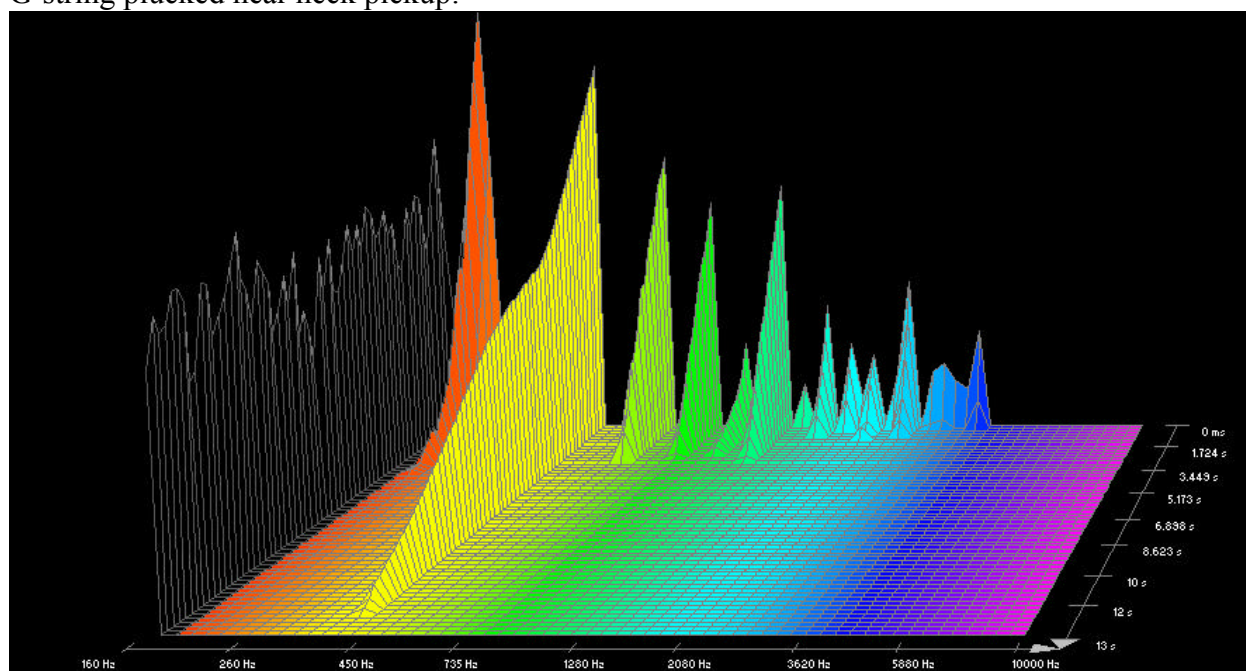

G-string plucked near neck pickup: