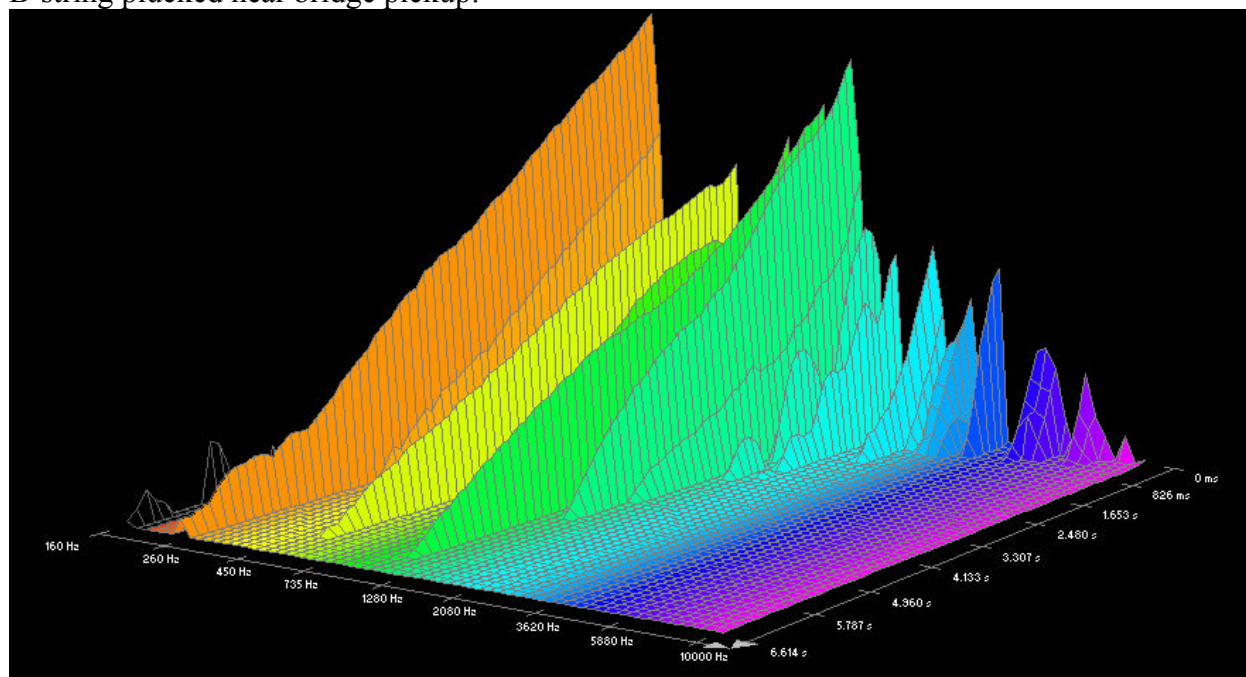

## GHS, Bright Bronze:

High E-string plucked near bridge pickup:

High E-string plucked near bridge pickup:

B-string plucked near bridge pickup:

B-string plucked near neck pickup:

G-string plucked near bridge pickup: