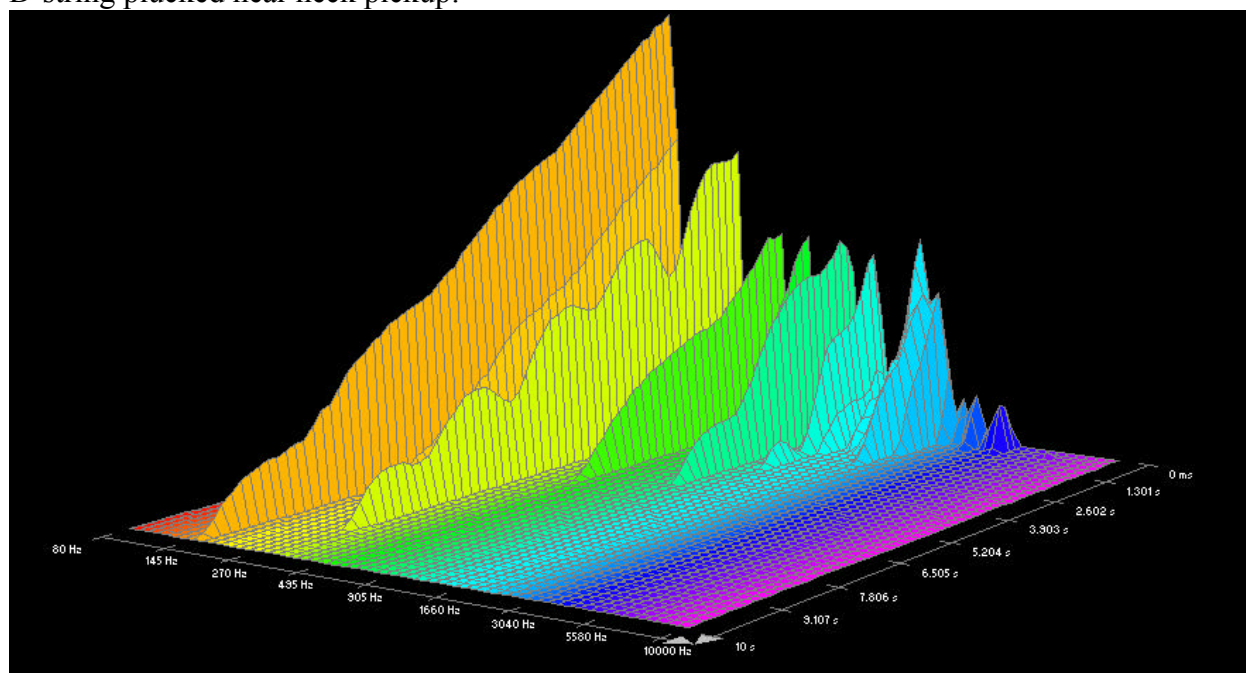

D-string plucked near neck pickup: