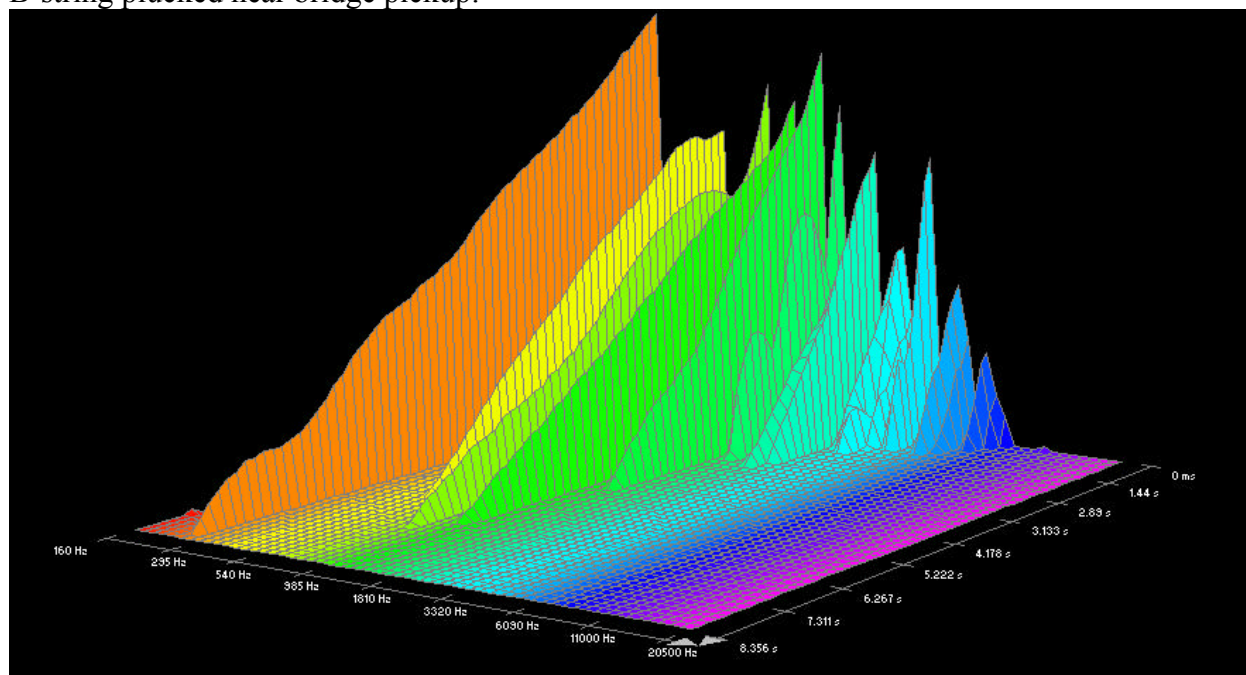

## Martin, 80/20 Bronze SP, New:

High E-string plucked near bridge pickup:

High E-string plucked near bridge pickup:

B-string plucked near bridge pickup:

B-string plucked near neck pickup:

G-string plucked near bridge pickup: