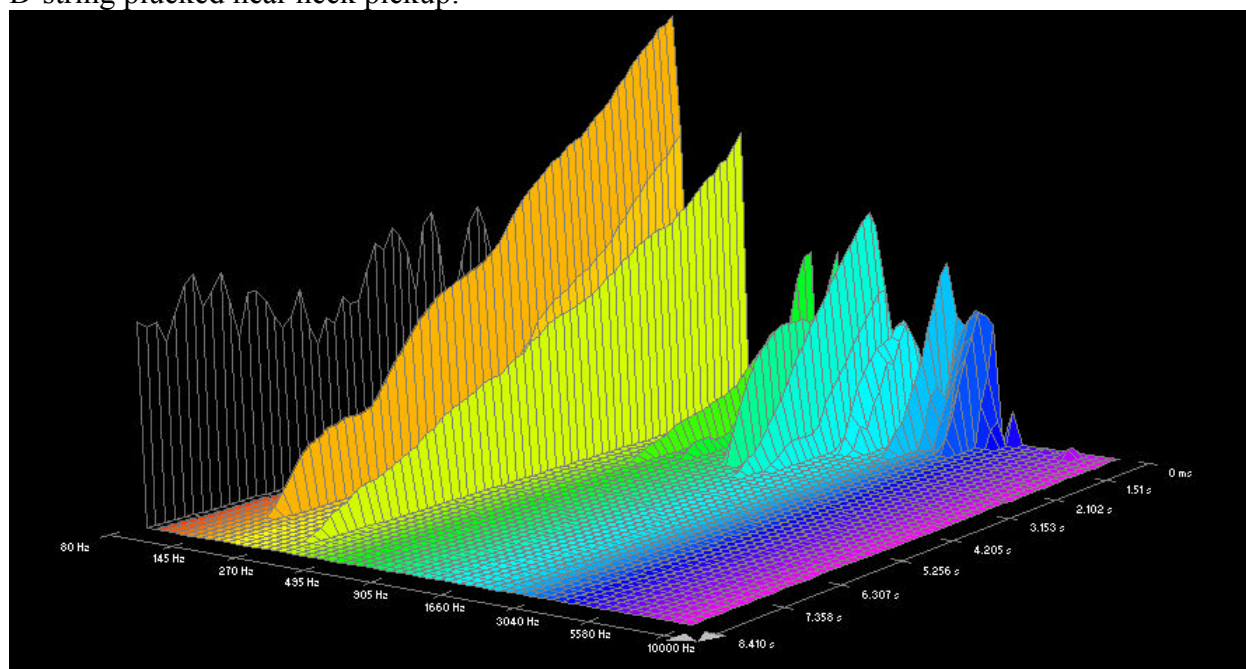

## D'addario Flat Tops:

G-string plucked near bridge pickup:

G-string plucked near neck pickup:

D-string plucked near bridge pickup:

D-string plucked near neck pickup:

A-string plucked near bridge pickup:

A-string plucked near neck pickup: