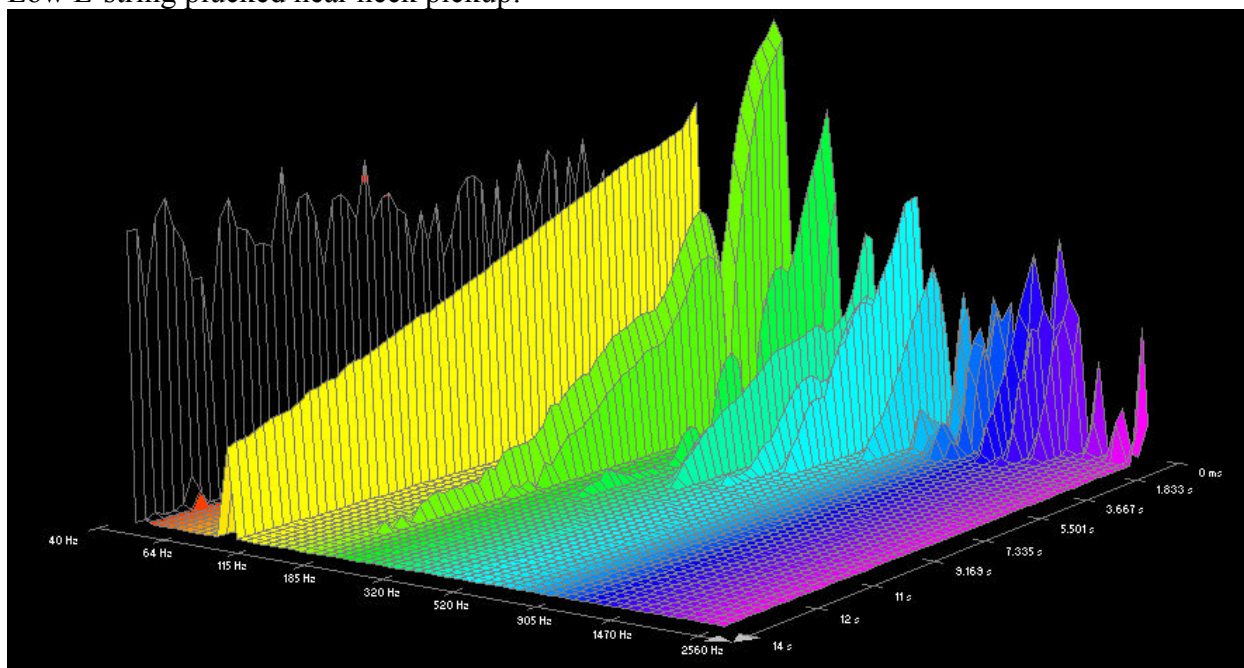

## D'addario Flat Tops:

G-string plucked near bridge pickup:

G-string plucked near neck pickup:

D-string plucked near bridge pickup:

D-string plucked near neck pickup:

A-string plucked near bridge pickup:

A-string plucked near neck pickup:

Low E-string plucked near bridge pickup:

Low E-string plucked near neck pickup: