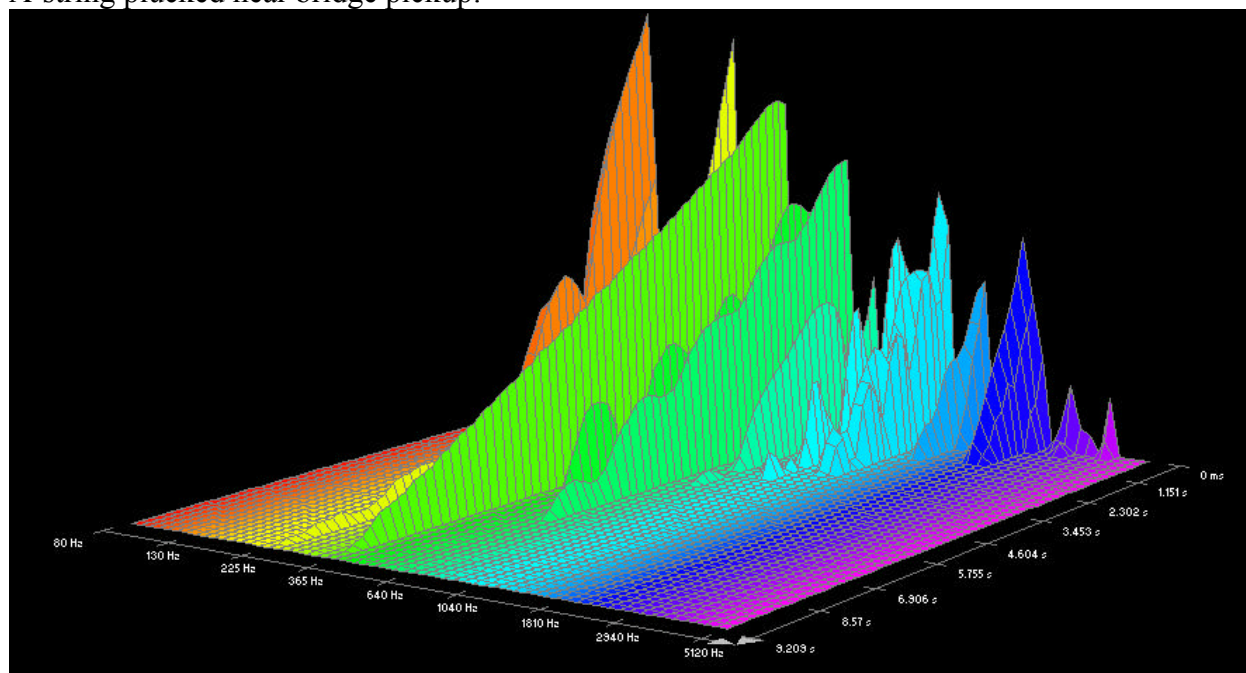

## Elixir, Nanoweb:

G-string plucked near bridge pickup:

G-string plucked near neck pickup:

D-string plucked near bridge pickup:

D-string plucked near neck pickup:

A-string plucked near bridge pickup:

A-string plucked near neck pickup: