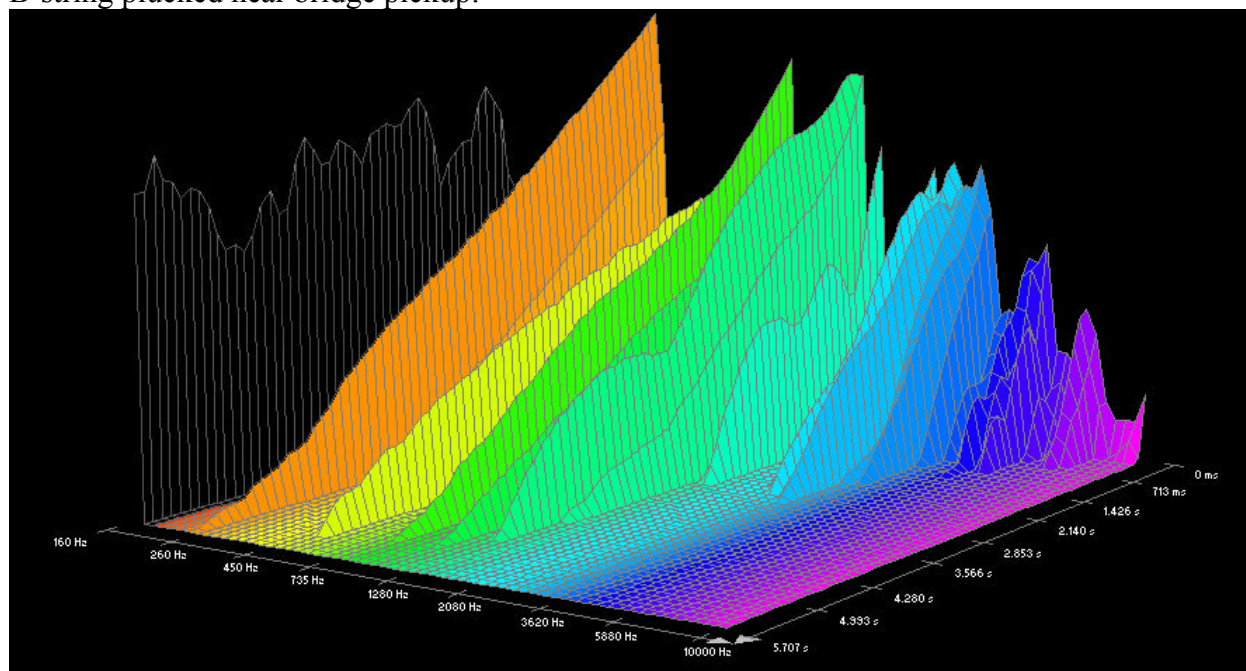

## D'addario Brass-Plated Steel:

High E-string plucked near bridge pickup:

High E-string plucked near bridge pickup:

B-string plucked near bridge pickup:

B-string plucked near neck pickup: