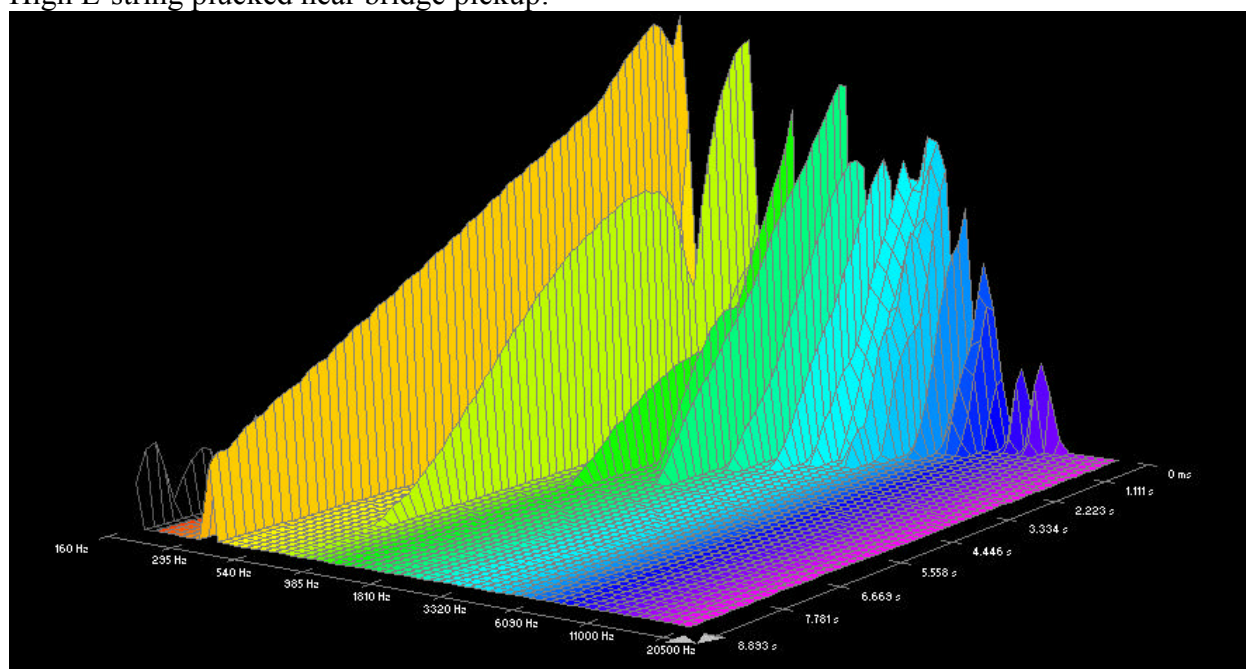

A-string plucked near neck pickup:

Low E-string plucked near bridge pickup:

Low E-string plucked near neck pickup:

## Dean Markley, Blue Steel Cryogenic:

High E-string plucked near bridge pickup:

High E-string plucked near bridge pickup:

B-string plucked near bridge pickup:

B-string plucked near neck pickup:

G-string plucked near bridge pickup: