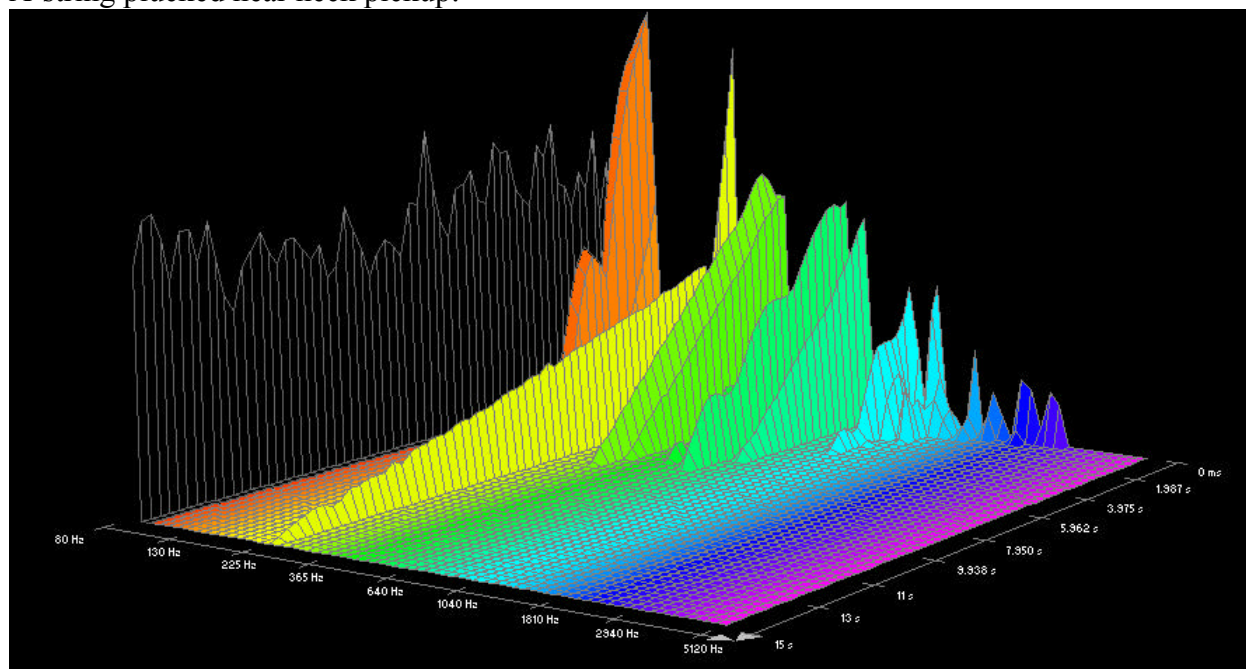

## D'addario EXPPB:

G-string plucked near bridge pickup:

G-string plucked near neck pickup:

D-string plucked near bridge pickup:

D-string plucked near neck pickup:

A-string plucked near bridge pickup:

A-string plucked near neck pickup:

Low E-string plucked near bridge pickup:

Low E-string plucked near neck pickup: