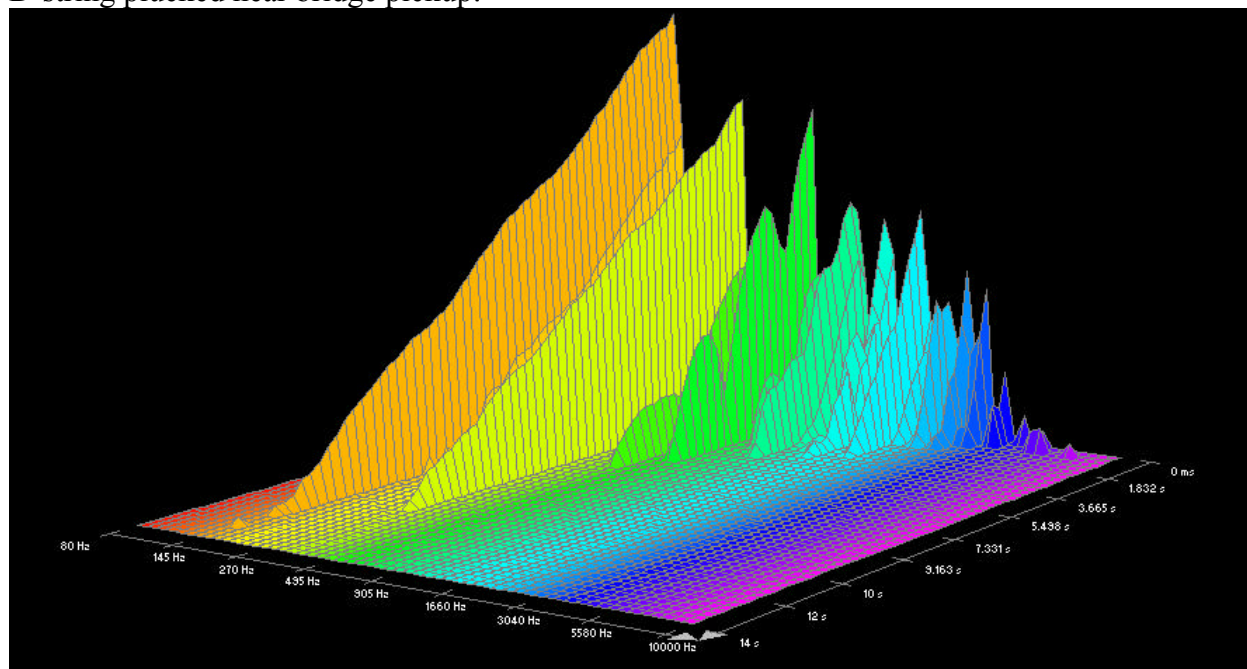

D'addario Nickel Wound:

D-string plucked near bridge pickup: