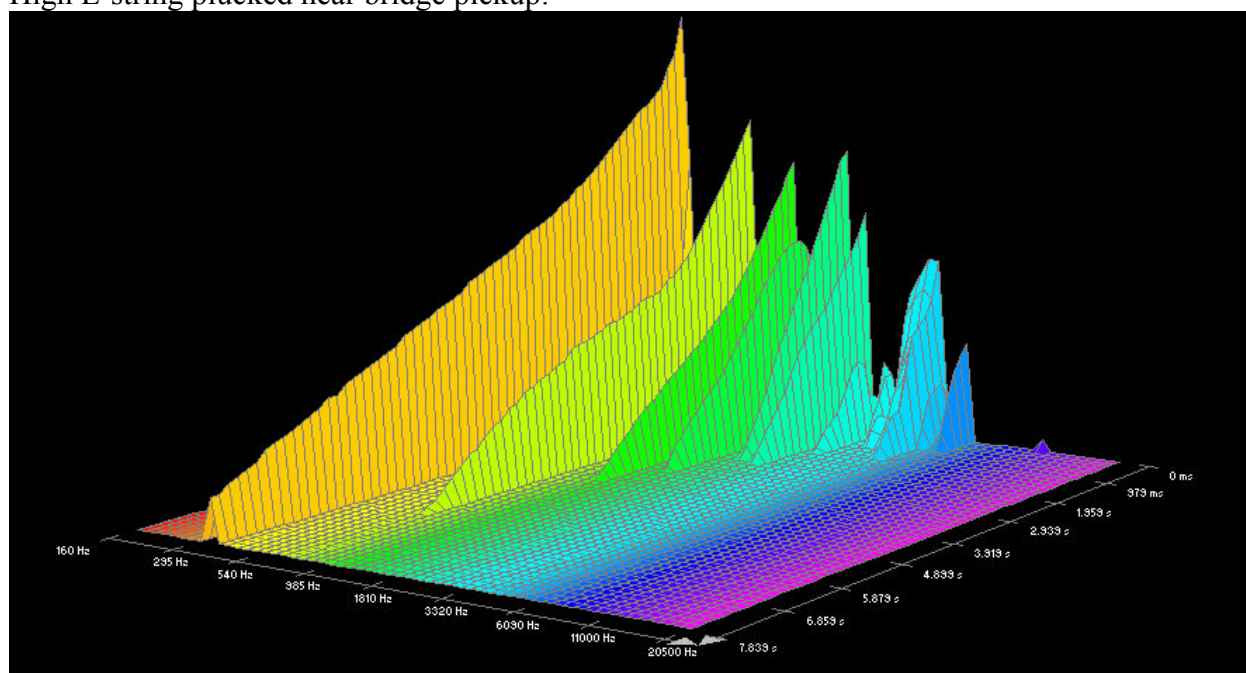

High E-string plucked near bridge pickup: