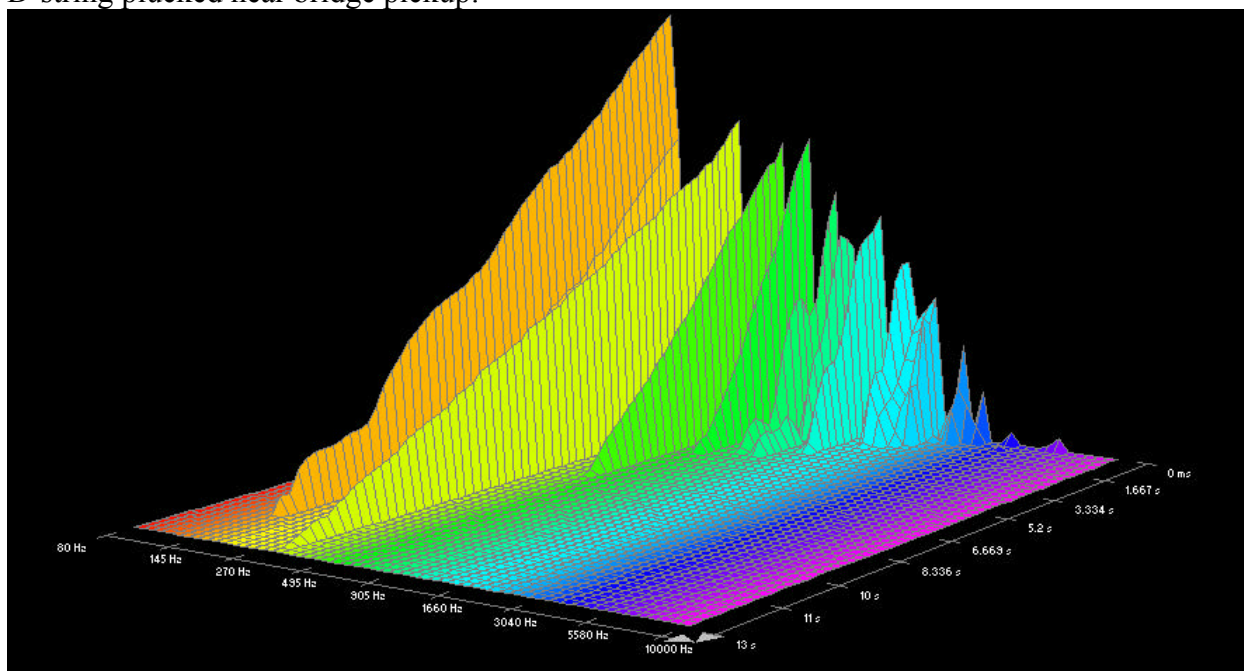

## Elixir, Nanoweb:

G-string plucked near bridge pickup:

G-string plucked near neck pickup:

D-string plucked near bridge pickup:

D-string plucked near neck pickup:

A-string plucked near bridge pickup:

A-string plucked near neck pickup: