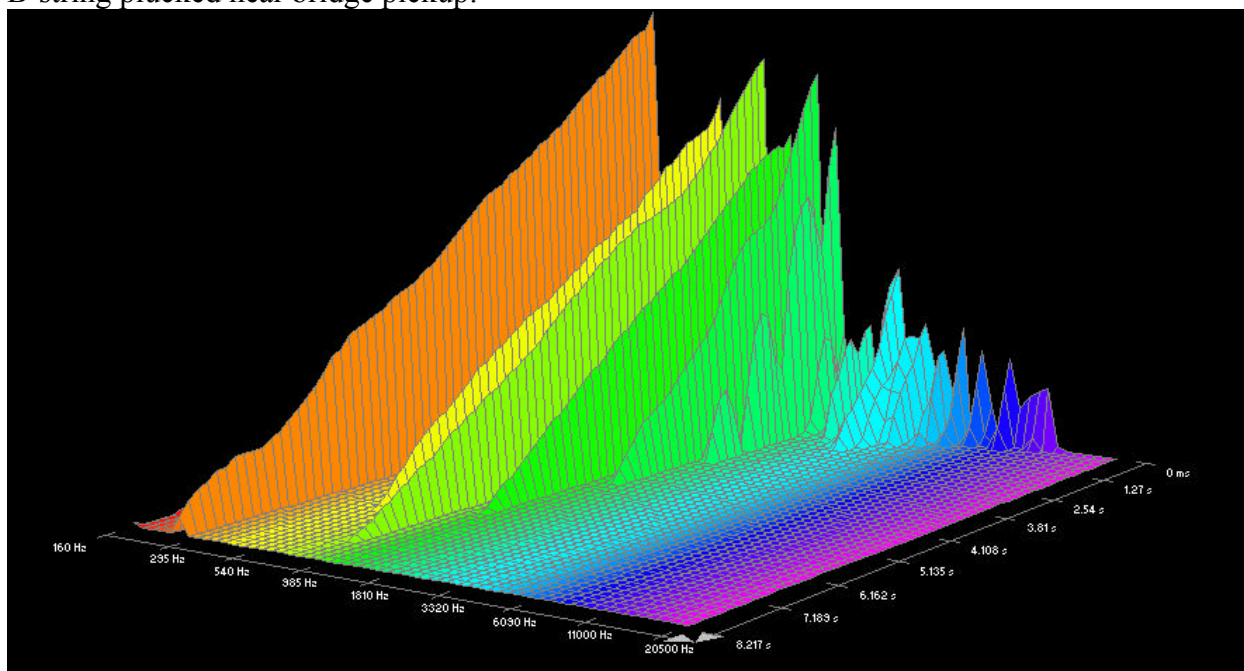

## Martin, Marquis Phosphor Bronze:

High E-string plucked near bridge pickup:

High E-string plucked near bridge pickup:

B-string plucked near bridge pickup:

B-string plucked near neck pickup:

G-string plucked near bridge pickup: