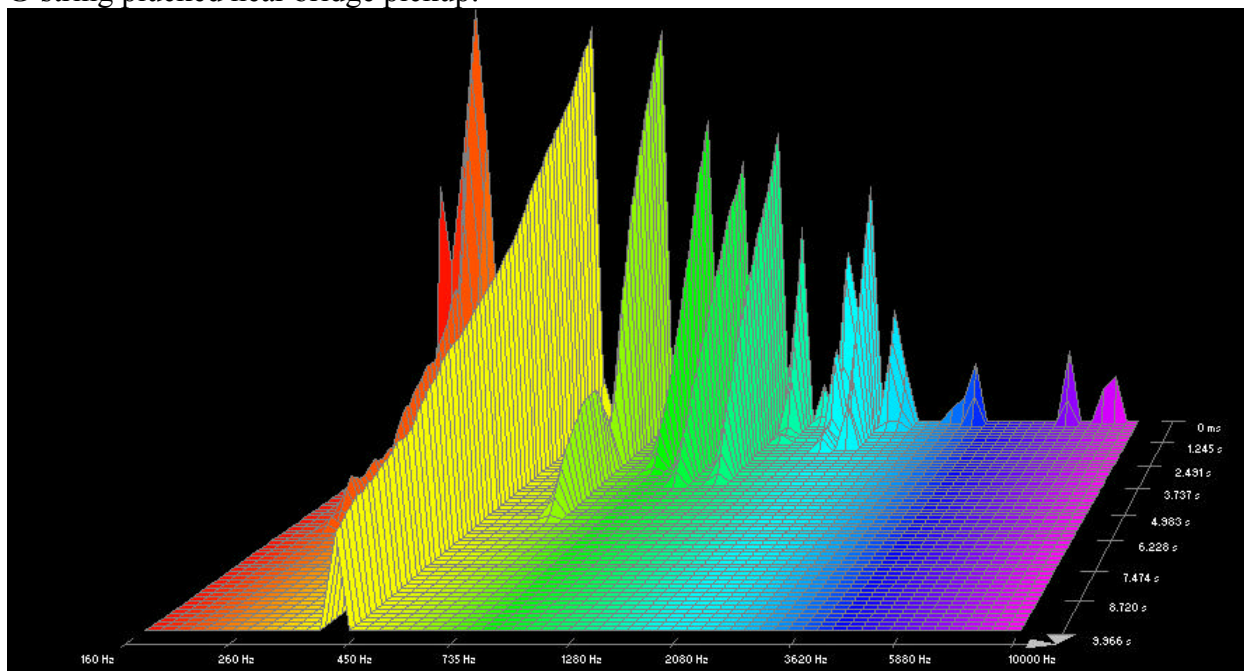

D'addario Phosphor Bronze:

G-string plucked near bridge pickup: