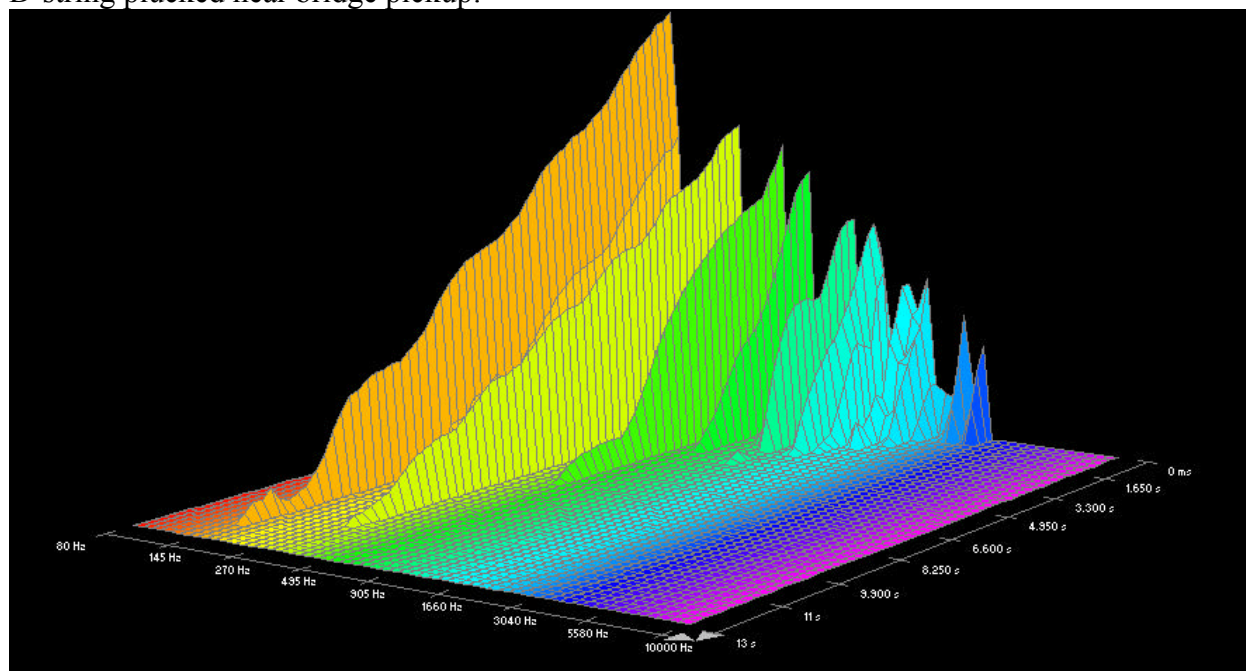

D-string plucked near bridge pickup: