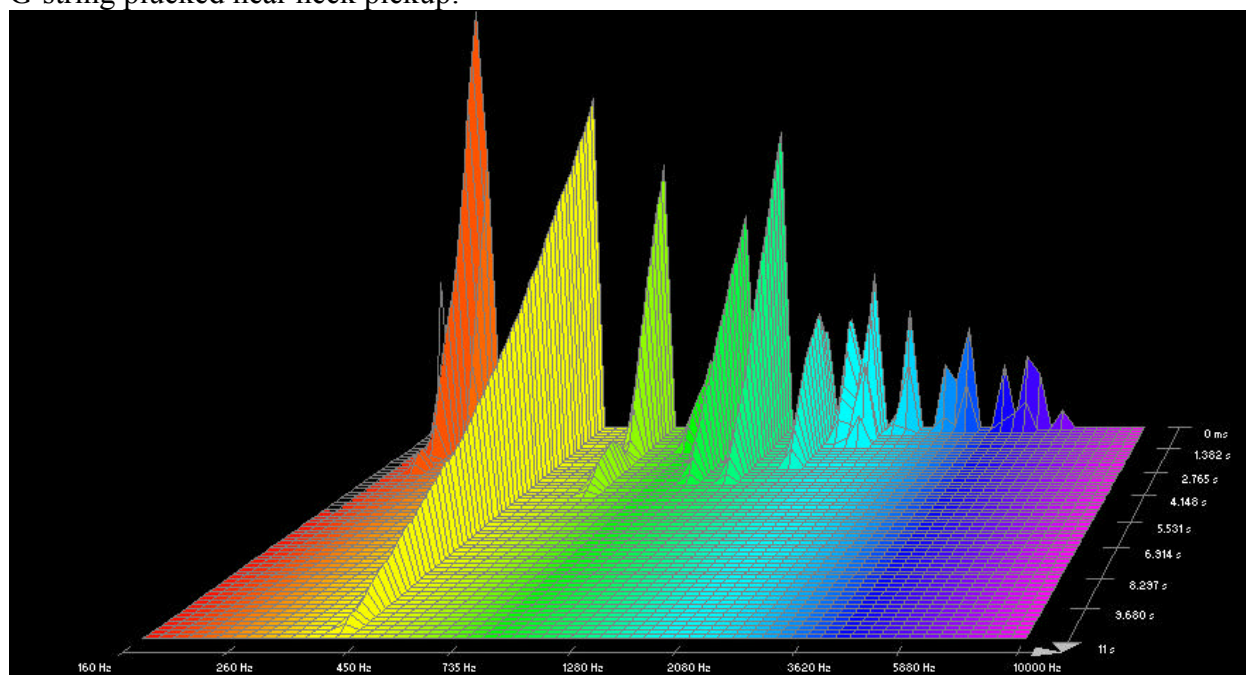

G-string plucked near neck pickup: