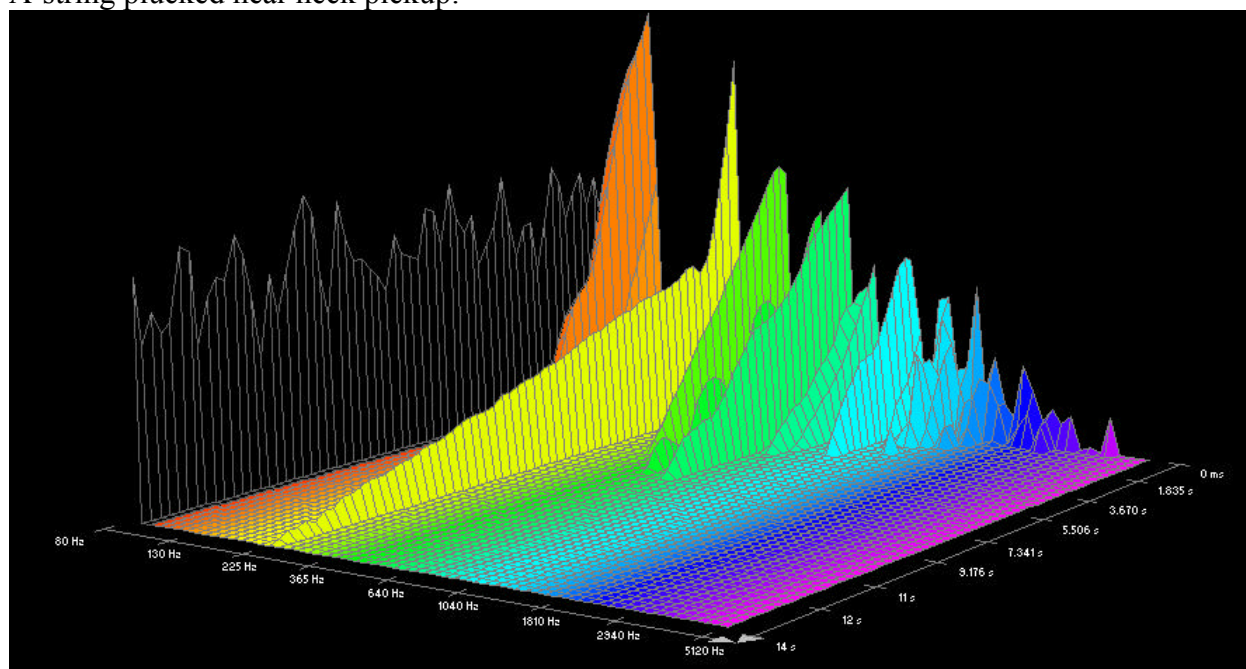

## D'addario Flat Tops:

G-string plucked near bridge pickup:

G-string plucked near neck pickup:

D-string plucked near bridge pickup:

D-string plucked near neck pickup:

A-string plucked near bridge pickup:

A-string plucked near neck pickup:

Low E-string plucked near bridge pickup:

Low E-string plucked near neck pickup: