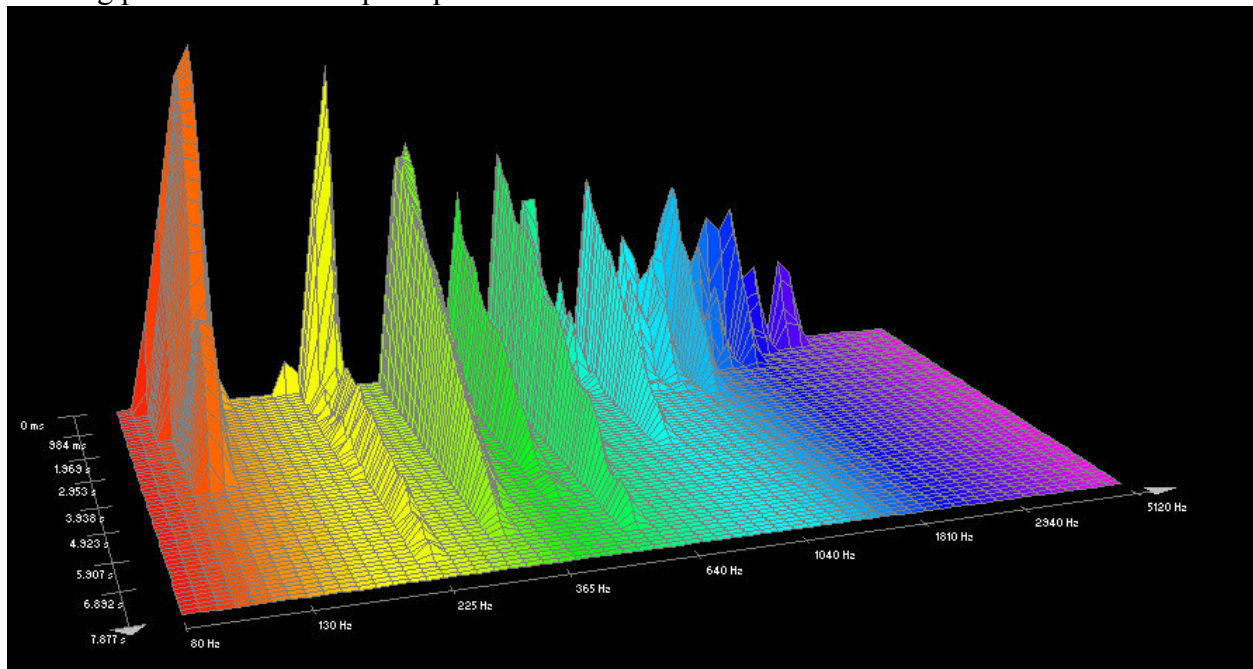

A-string plucked near neck pickup: