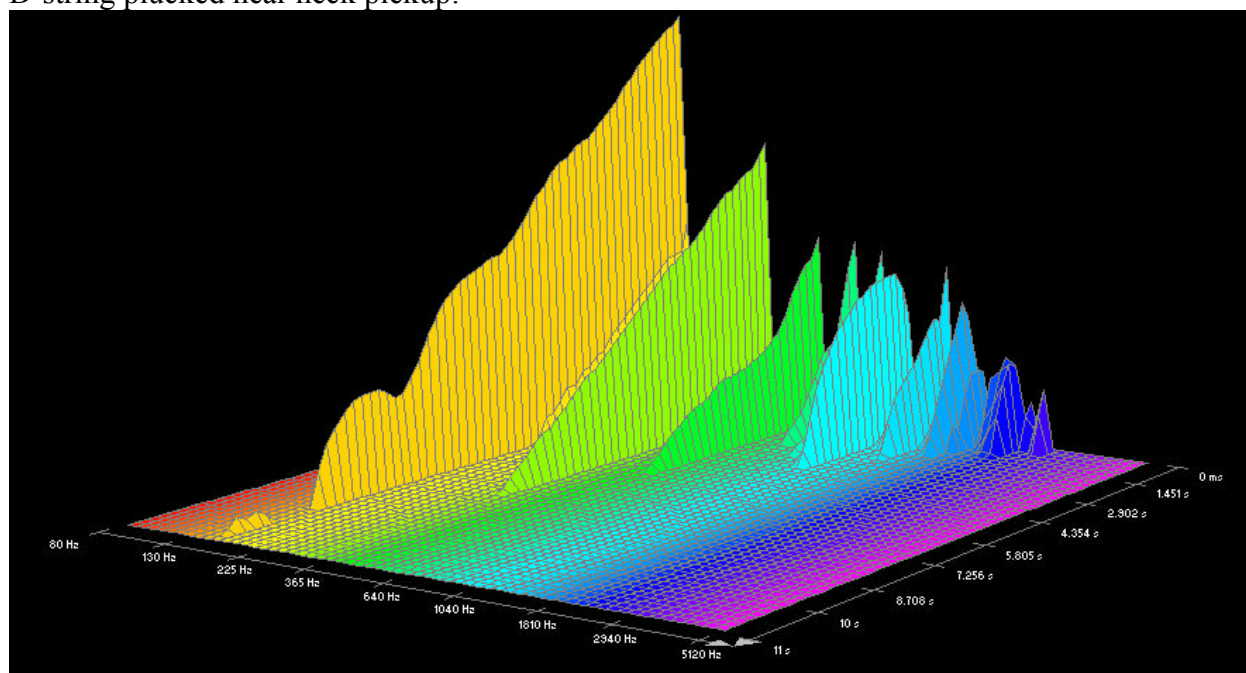

D-string plucked near neck pickup: