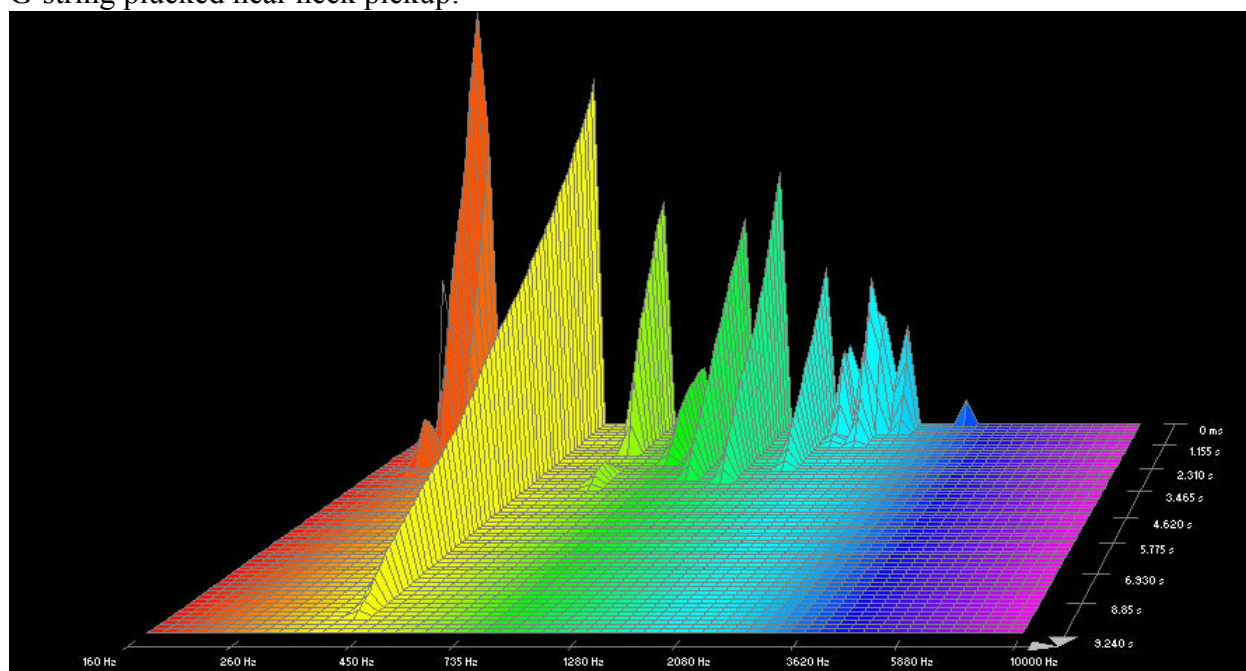

## Dean Markley, Phosphor Bronze:

High E-string plucked near bridge pickup:

High E-string plucked near bridge pickup:

B-string plucked near bridge pickup:

B-string plucked near neck pickup:

G-string plucked near bridge pickup:

G-string plucked near neck pickup:

D-string plucked near bridge pickup:

D-string plucked near neck pickup:

A-string plucked near bridge pickup:

A-string plucked near neck pickup:

Low E-string plucked near bridge pickup: