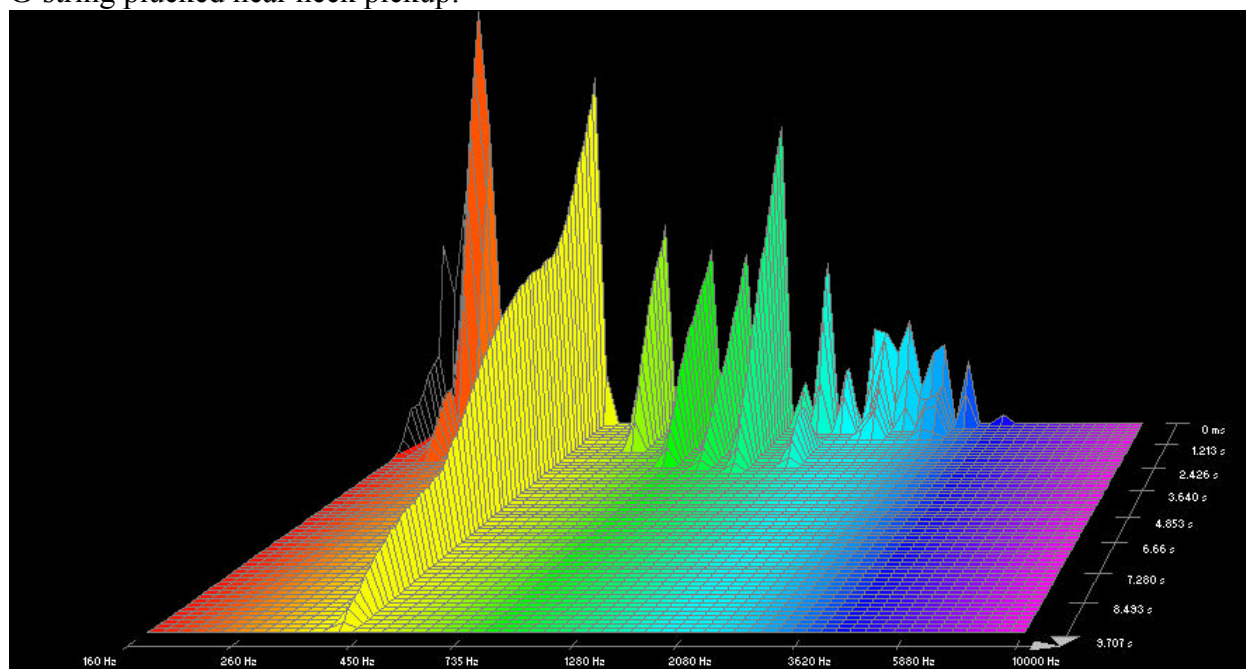

G-string plucked near neck pickup: