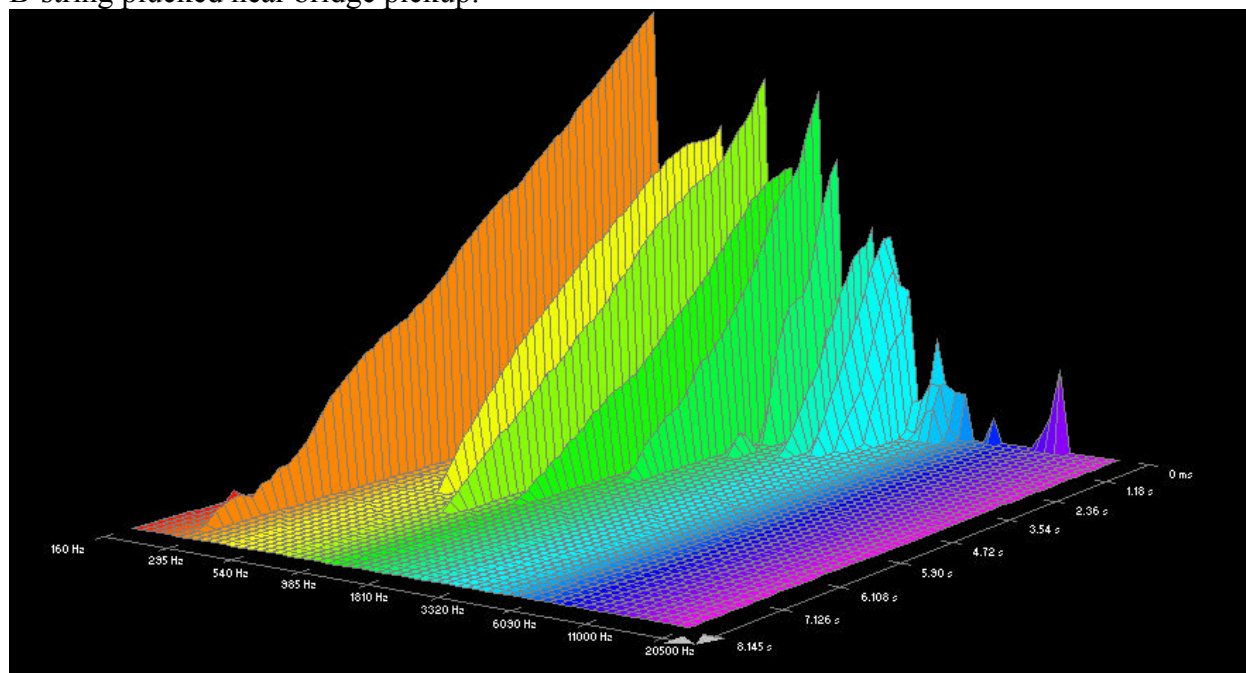

## Martin, Phosphor Bronze SP:

High E-string plucked near bridge pickup:

High E-string plucked near bridge pickup:

B-string plucked near bridge pickup:

B-string plucked near neck pickup:

G-string plucked near bridge pickup: