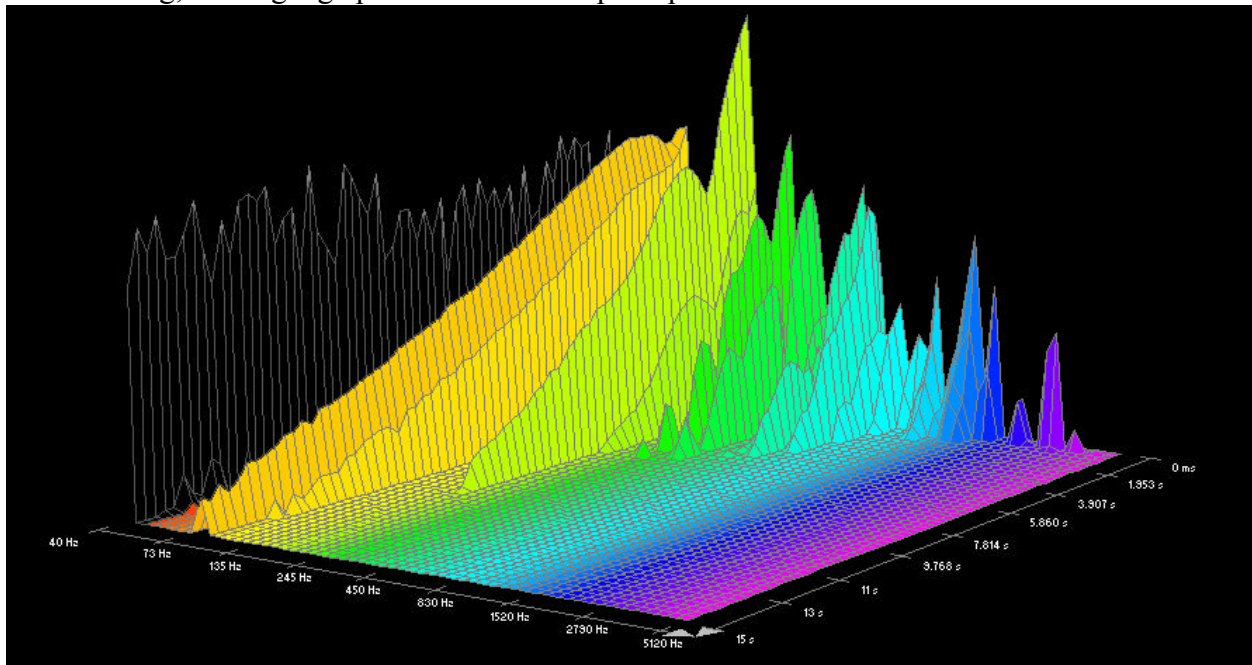

Low E-string, 0.052 gauge plucked near neck pickup: