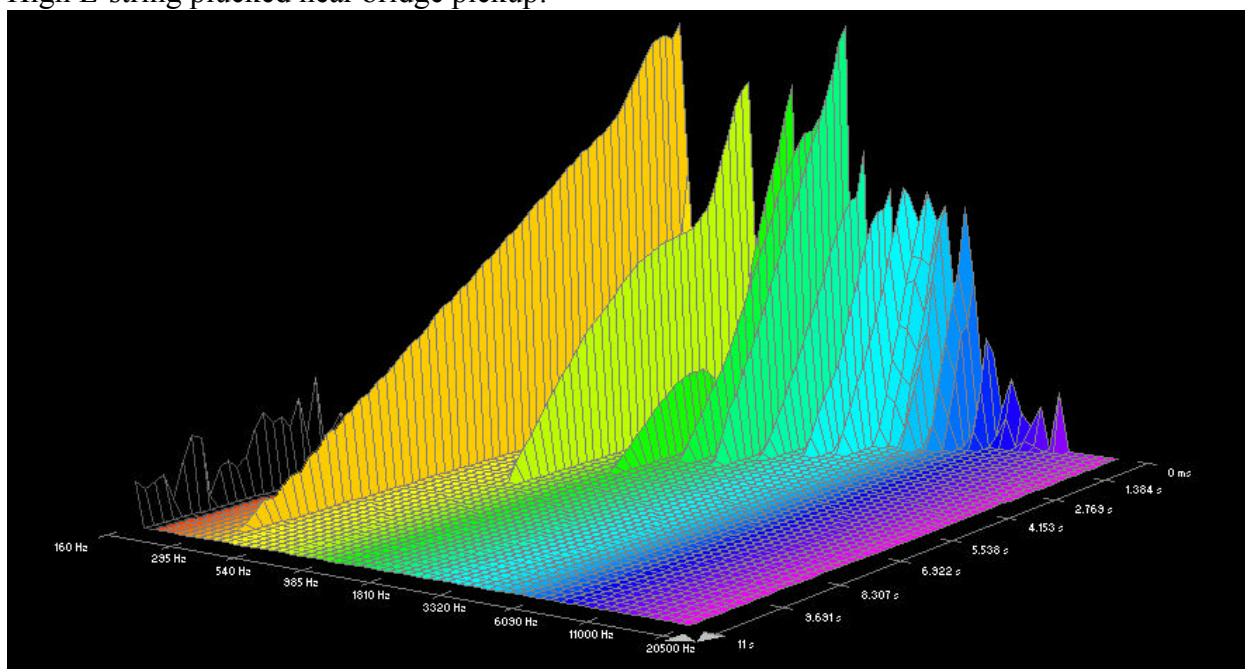

High E-string plucked near bridge pickup: