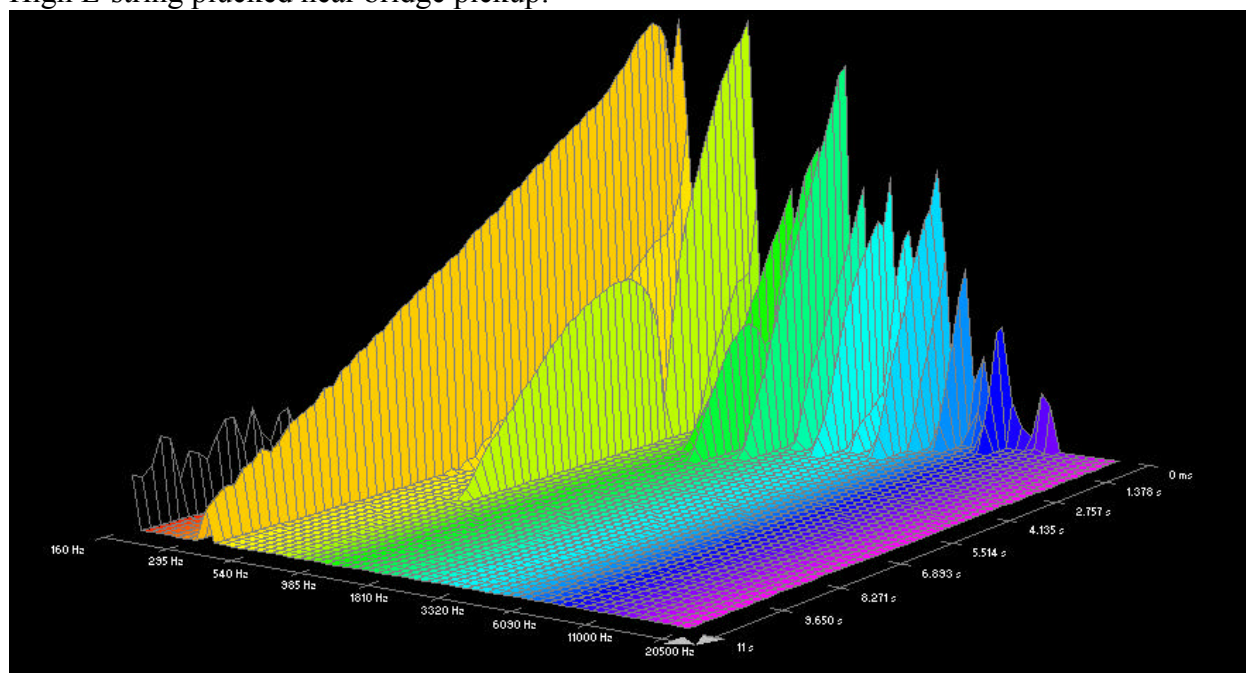

High E-string plucked near bridge pickup: