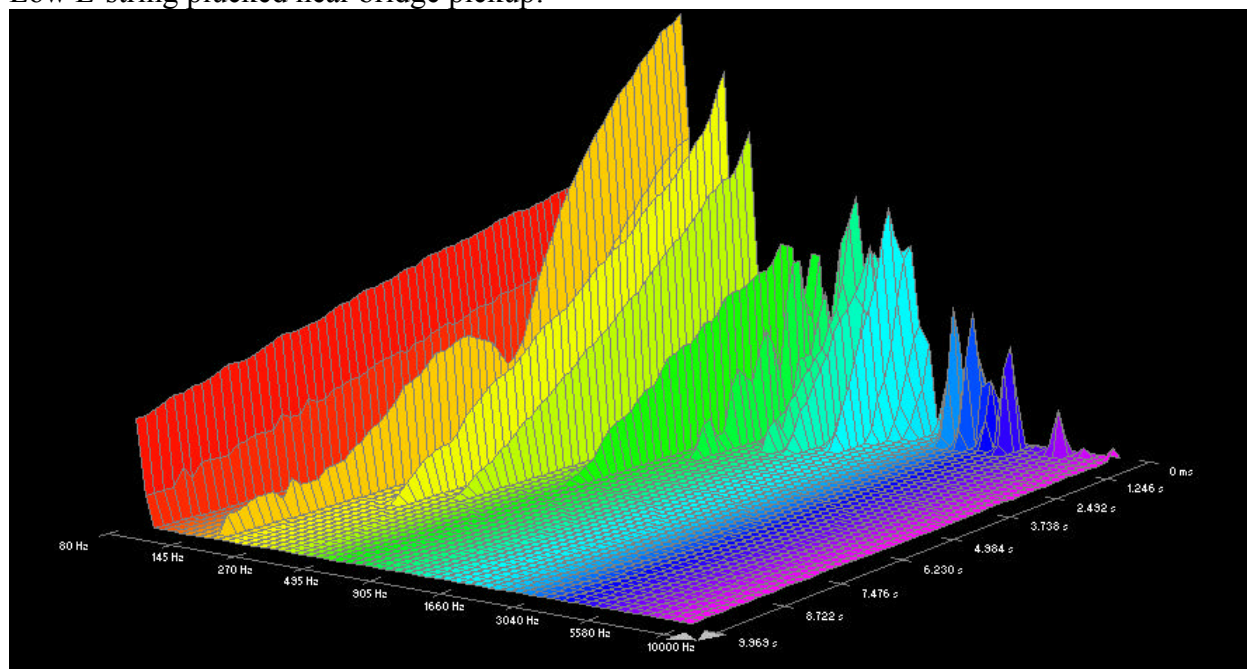

Low E-string plucked near bridge pickup: