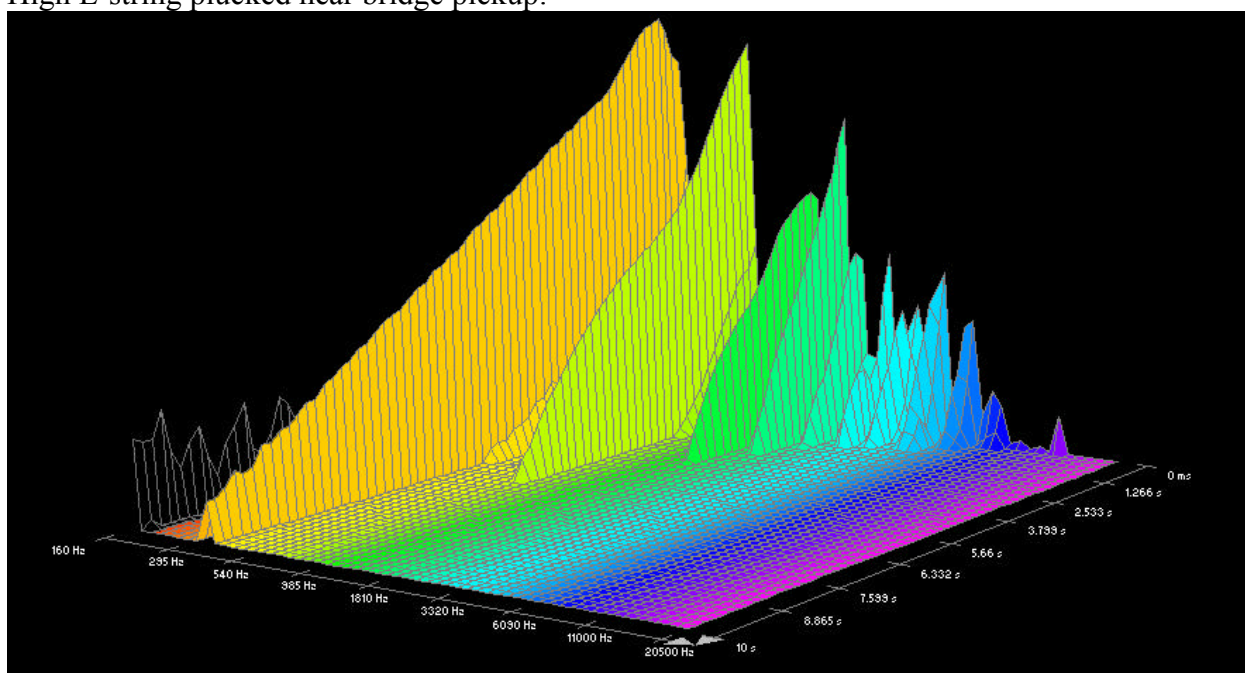

High E-string plucked near bridge pickup: