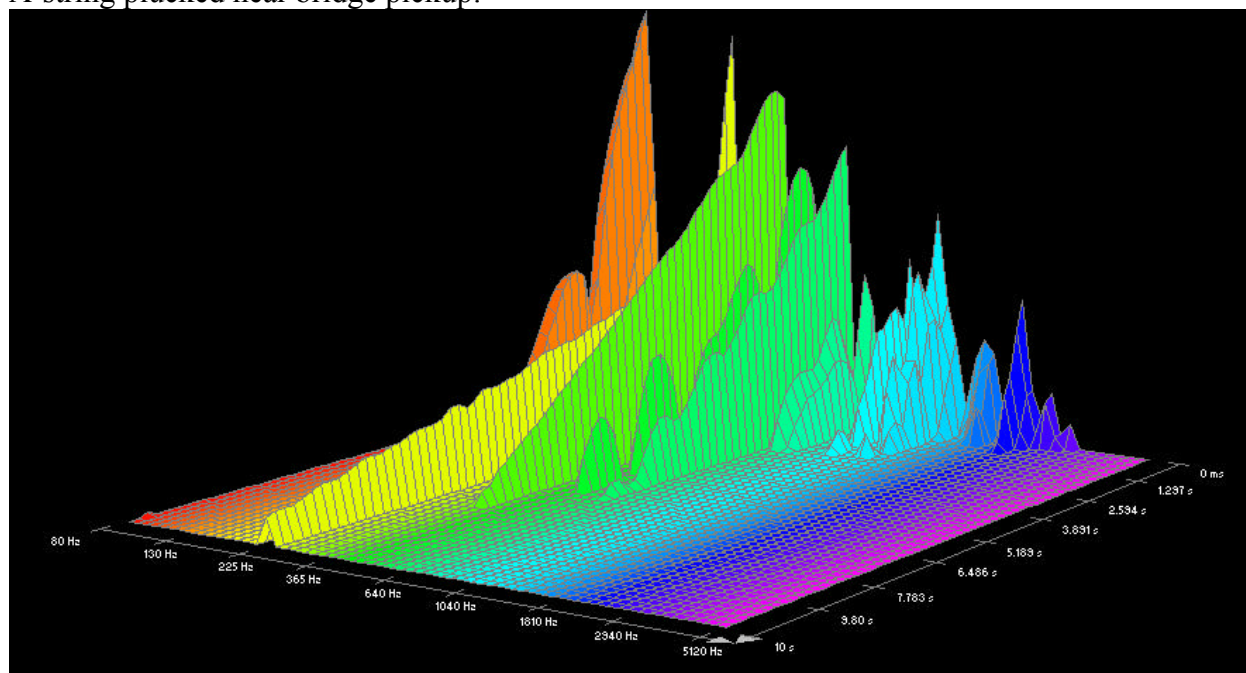

G-string plucked near neck pickup:

D-string plucked near bridge pickup:

D-string plucked near neck pickup:

A-string plucked near bridge pickup:

\* note: Data for the A-string plucked near the neck pickup was either damaged or lost.