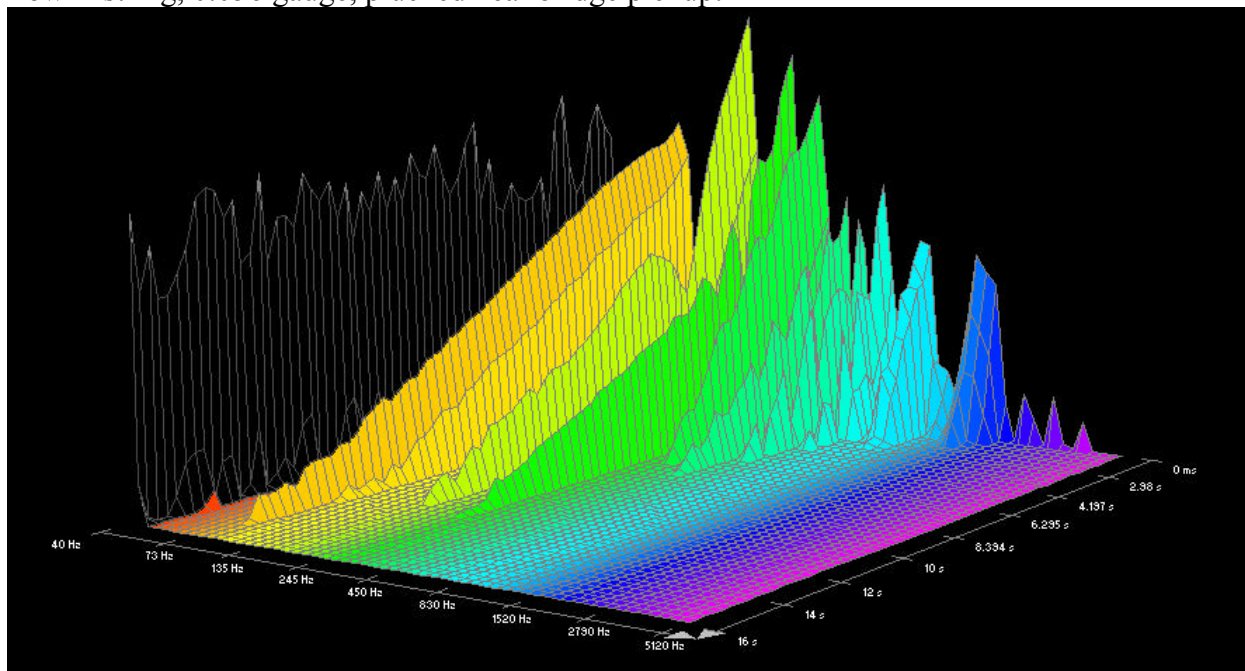

Low E-string, 0.052 gauge, plucked near neck pickup:

Low E-string, 0.056 gauge, plucked near bridge pickup:

Low E-string, 0.056 gauge, plucked near neck pickup:

Low B-string, 0.068 gauge, plucked near bridge pickup: