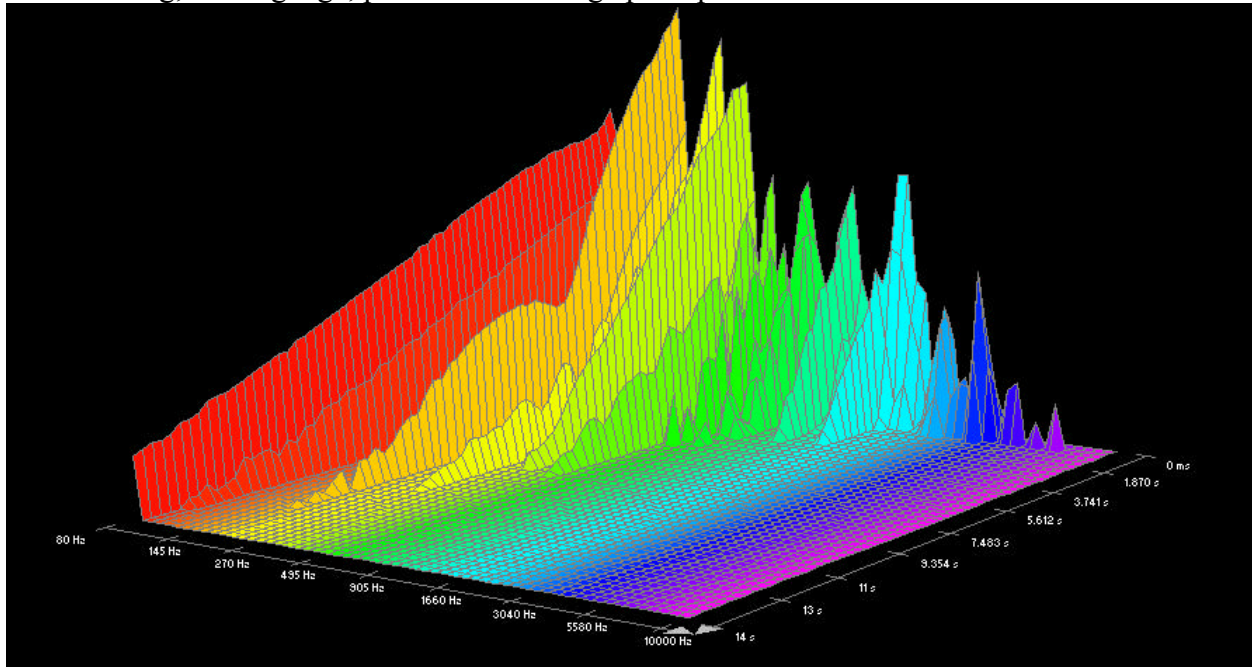

Low E-string, 0.052 gauge, plucked near neck pickup:

Low E-string, 0.056 gauge, plucked near bridge pickup:

Low E-string, 0.056 gauge, plucked near neck pickup:

Low B-string, 0.068 gauge, plucked near bridge pickup: