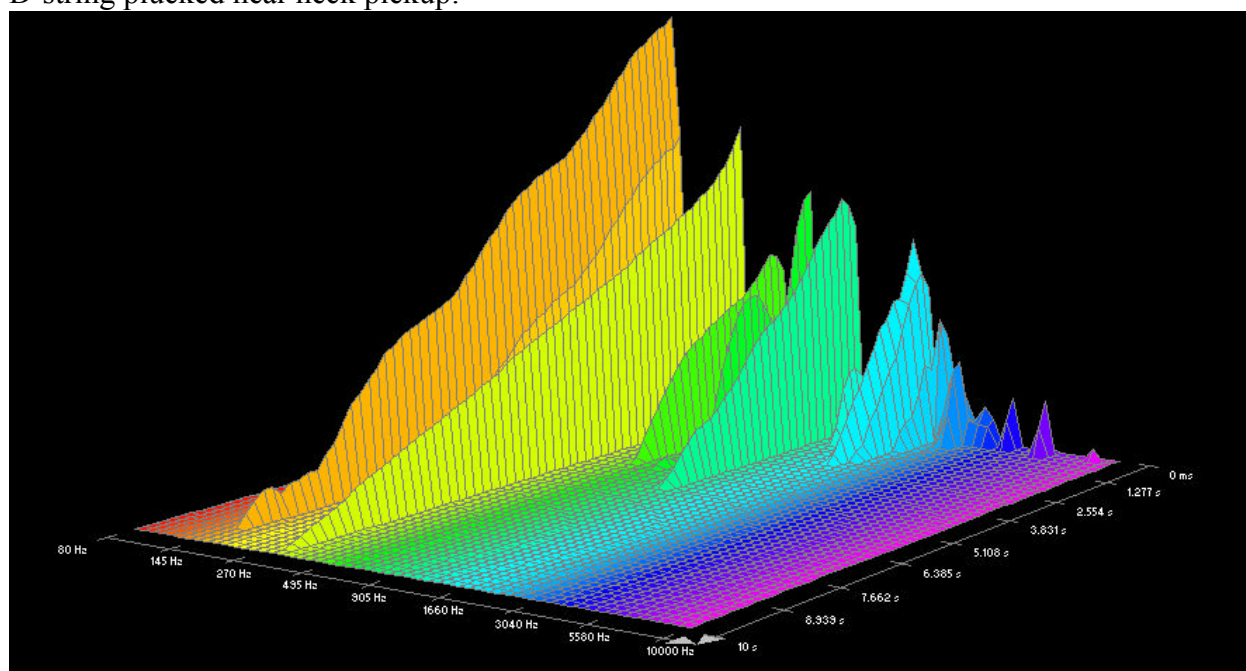

D-string plucked near neck pickup: