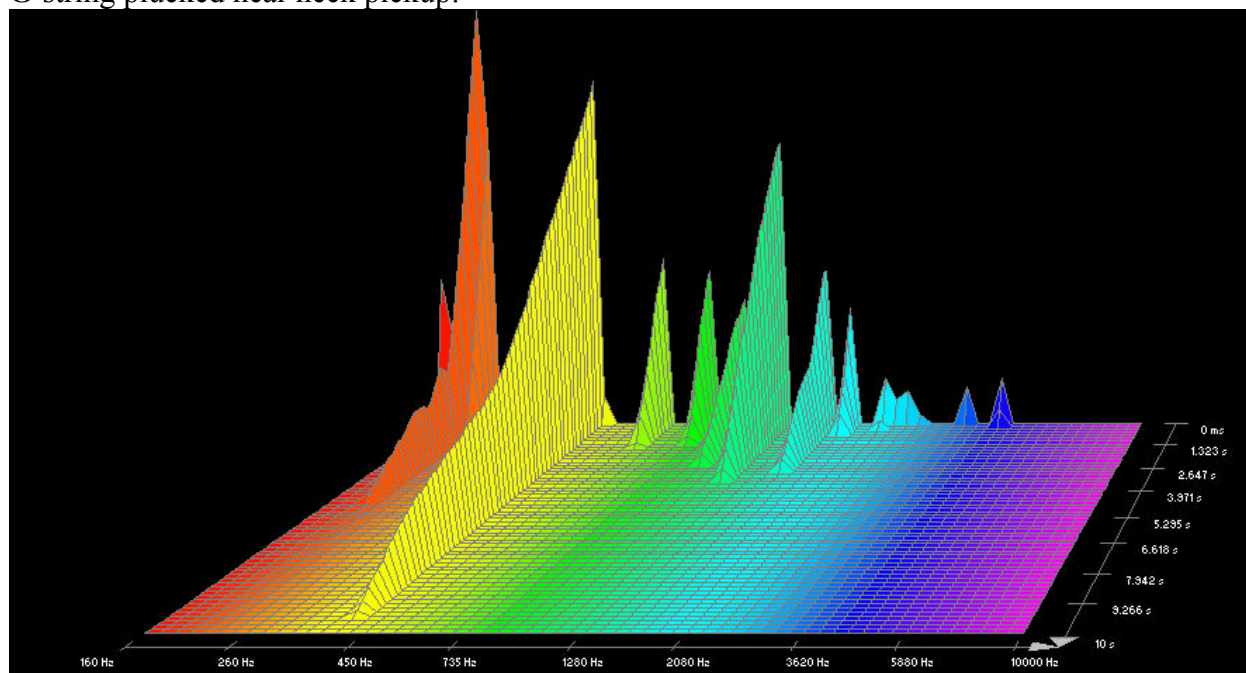

A-string plucked near neck pickup:

Low E-string plucked near bridge pickup:

Low E-string plucked near neck pickup:

## Dean Markley, Blue Steel Cryogenic:

High E-string plucked near bridge pickup:

High E-string plucked near bridge pickup:

B-string plucked near bridge pickup:

B-string plucked near neck pickup:

G-string plucked near bridge pickup:

G-string plucked near neck pickup:

D-string plucked near bridge pickup:

D-string plucked near neck pickup:

A-string plucked near bridge pickup:

A-string plucked near neck pickup:

Low E-string plucked near bridge pickup: