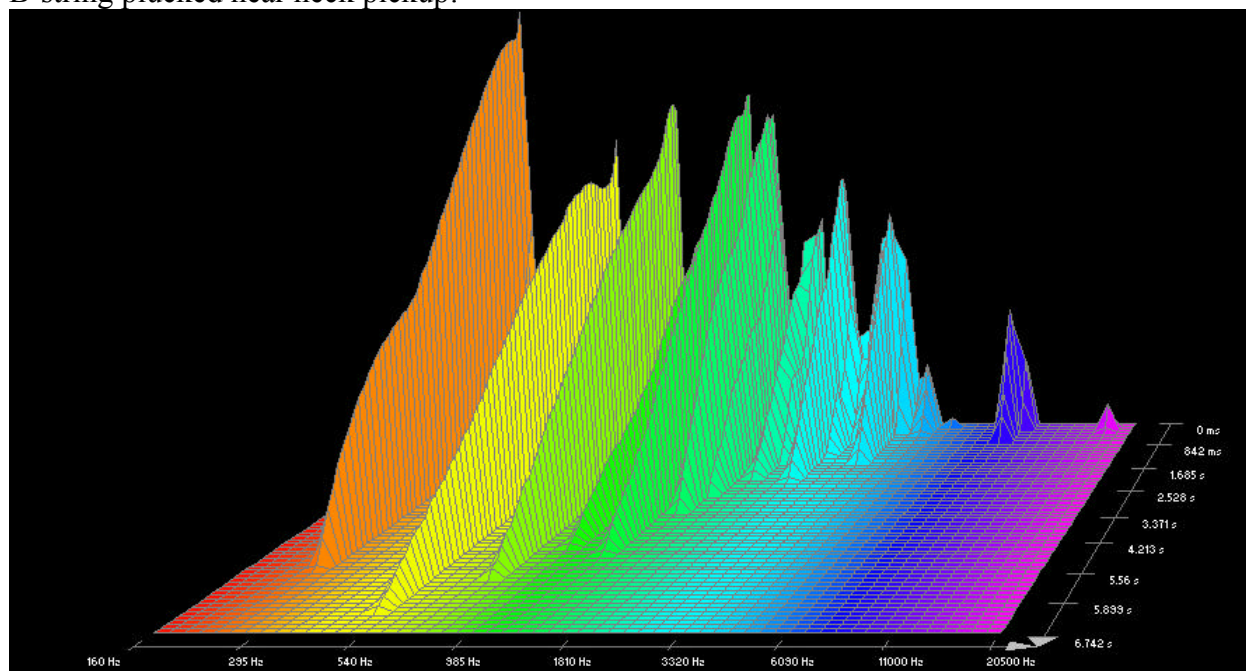

## Dean Markley, Formula 82R:

High E-string plucked near bridge pickup:

High E-string plucked near bridge pickup:

B-string plucked near bridge pickup:

B-string plucked near neck pickup:

G-string plucked near bridge pickup: