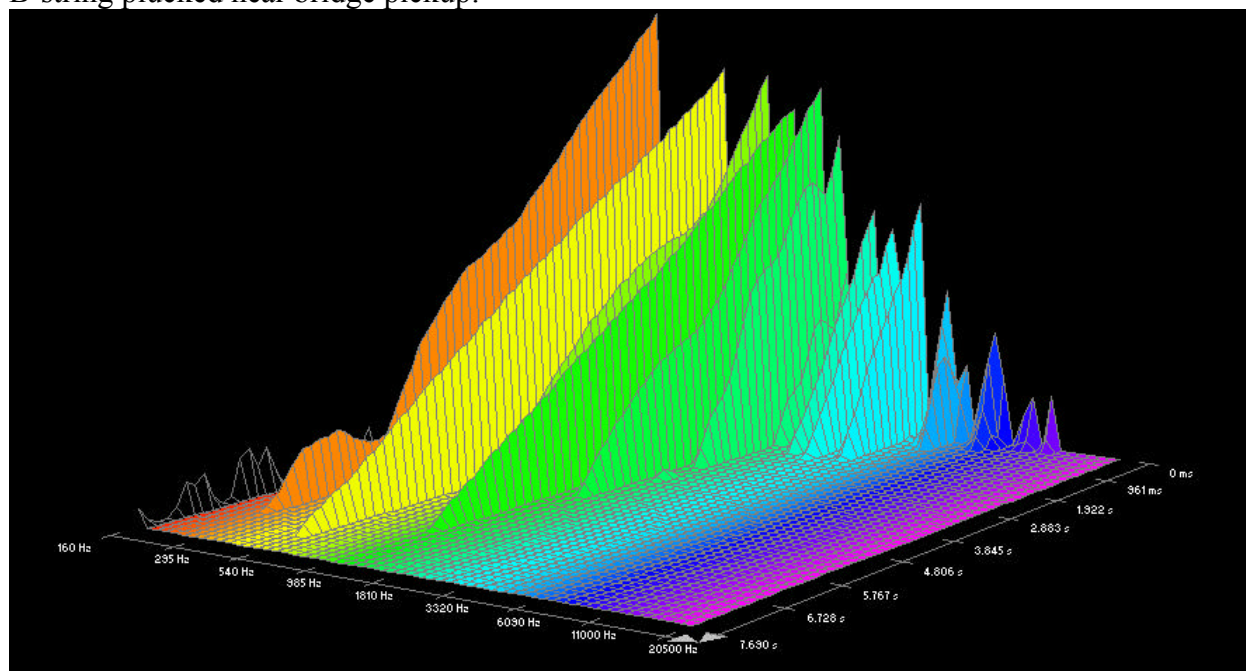

## Martin, SP+ Phosphor Bronze:

High E-string plucked near bridge pickup:

High E-string plucked near bridge pickup:

B-string plucked near bridge pickup:

B-string plucked near neck pickup:

G-string plucked near bridge pickup: