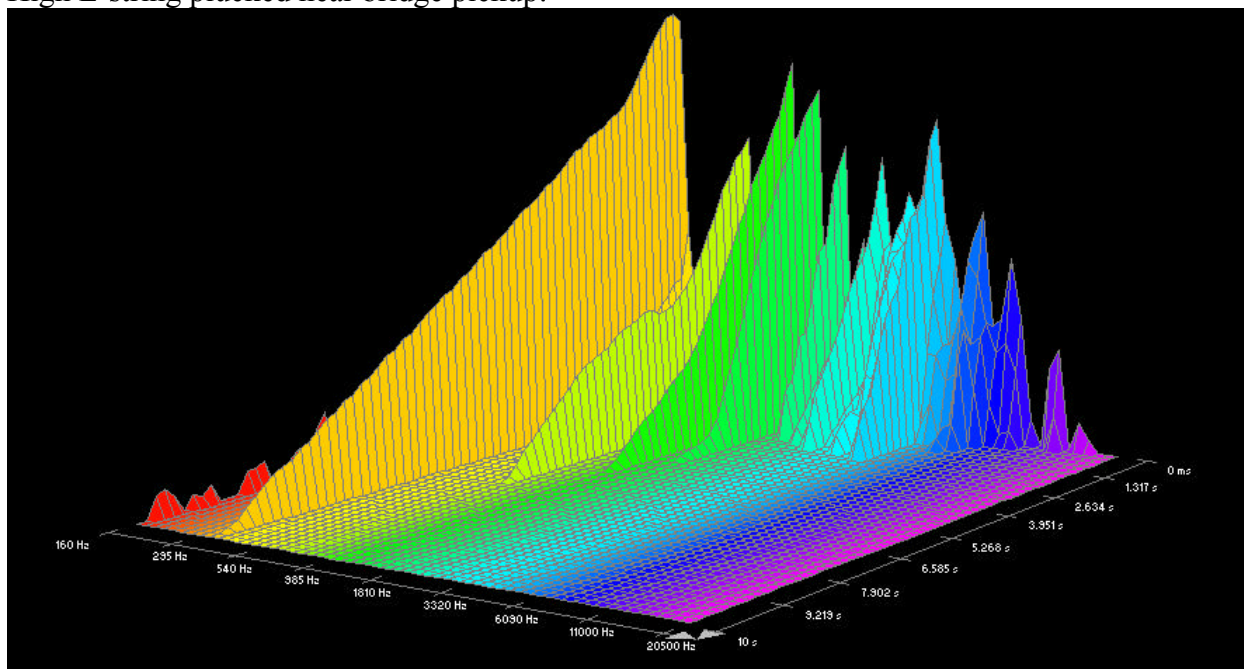

D'addario Plain Strings:

High E-string plucked near bridge pickup: