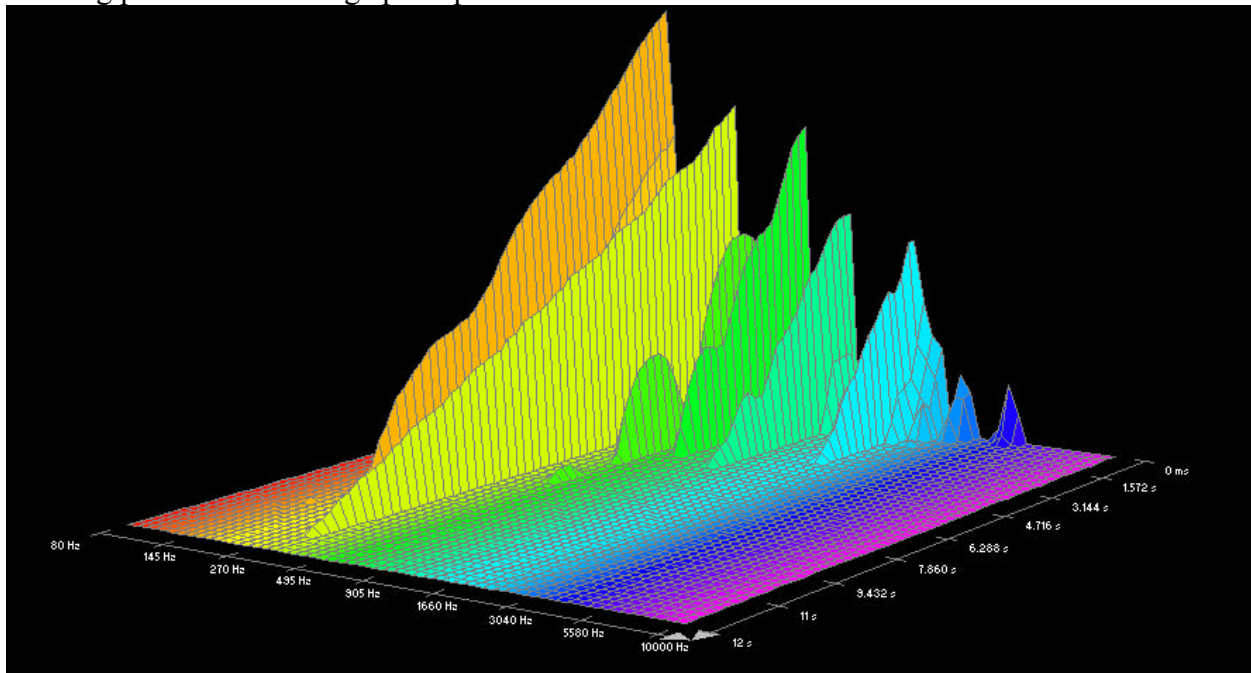

D-string plucked near bridge pickup: