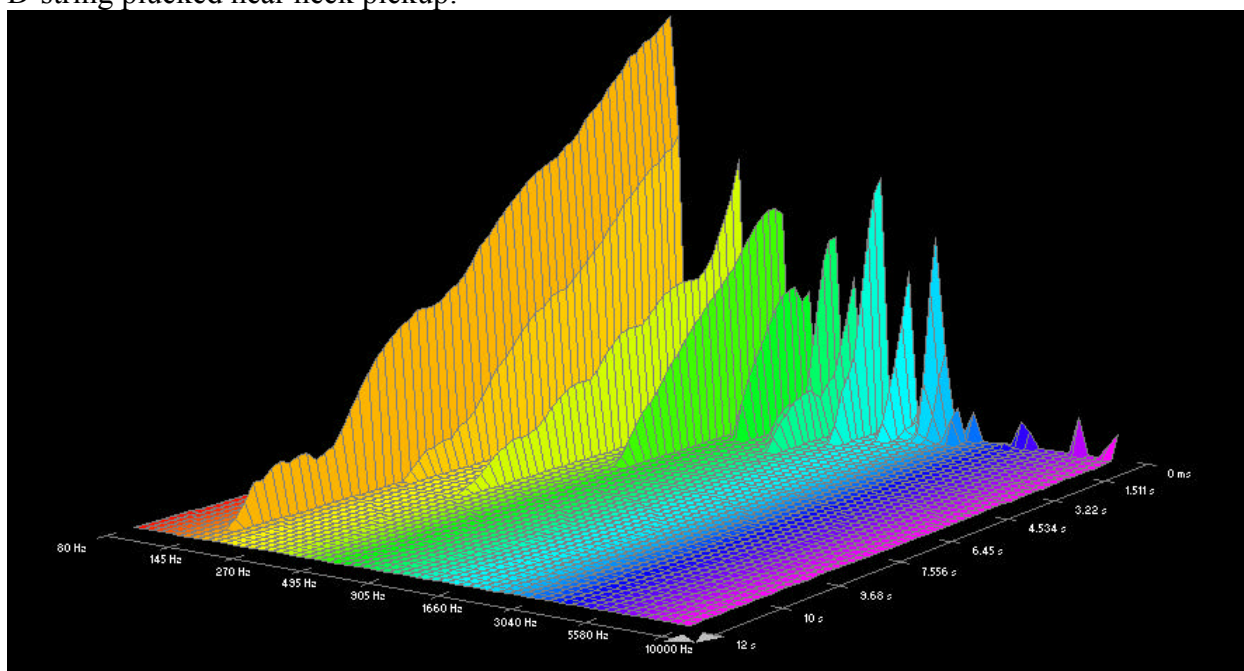

## Elixir, Nanoweb:

G-string plucked near bridge pickup:

G-string plucked near neck pickup:

D-string plucked near bridge pickup:

D-string plucked near neck pickup:

A-string plucked near bridge pickup:

A-string plucked near neck pickup: