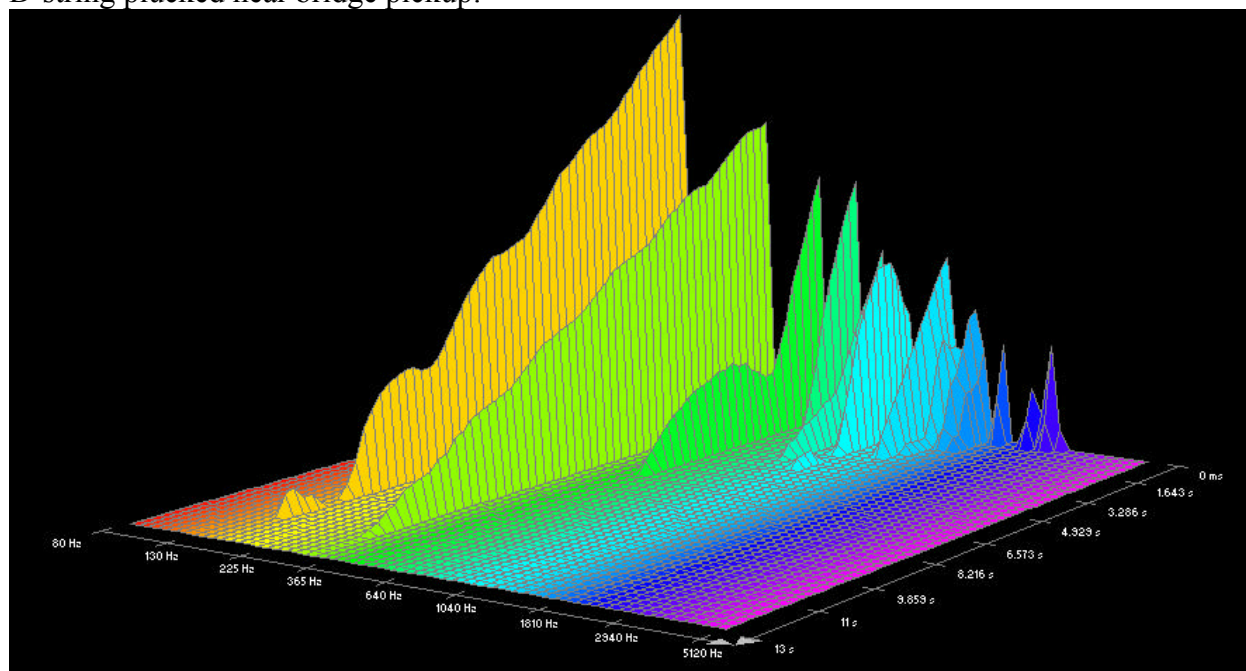

D-string plucked near bridge pickup: