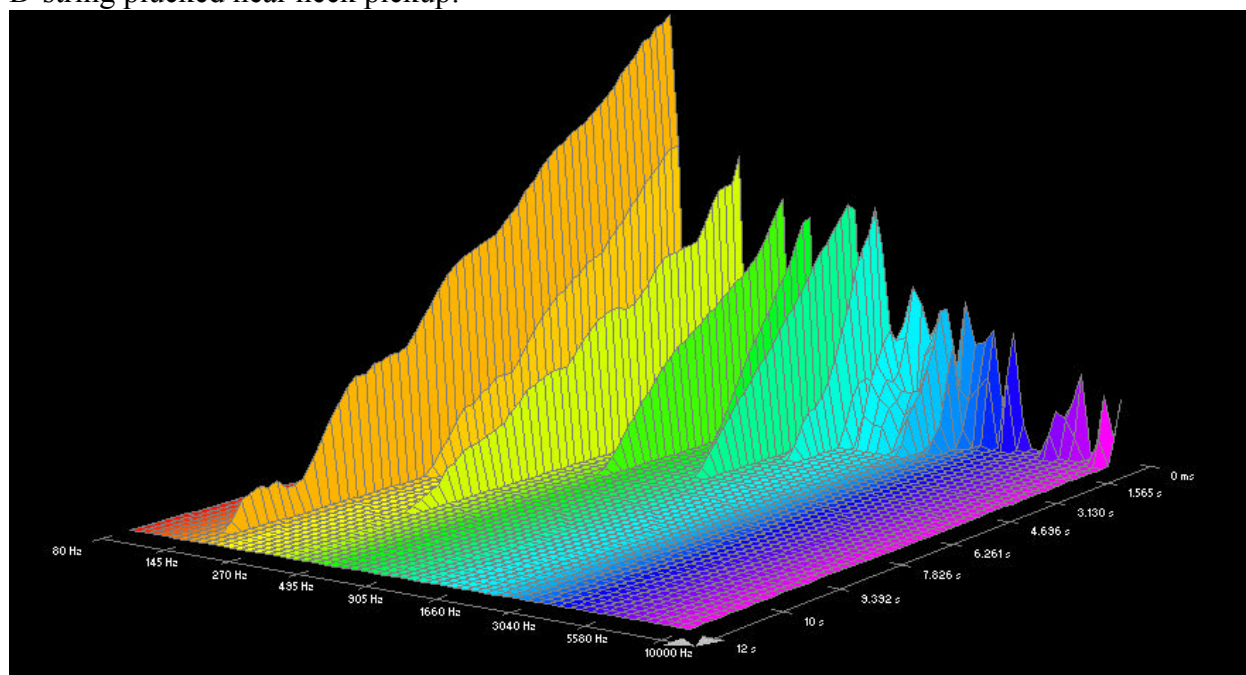

D-string plucked near neck pickup: