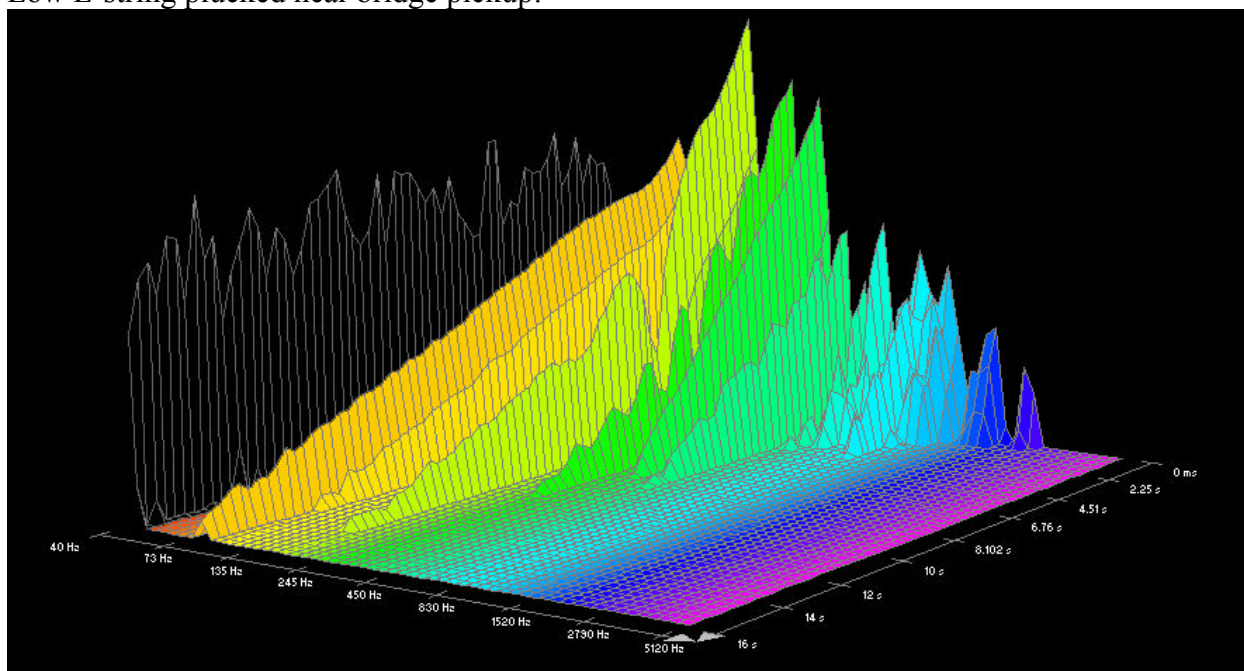

## D'addario EXPPB:

G-string plucked near bridge pickup:

G-string plucked near neck pickup:

D-string plucked near bridge pickup:

D-string plucked near neck pickup:

A-string plucked near bridge pickup:

A-string plucked near neck pickup:

Low E-string plucked near bridge pickup:

Low E-string plucked near neck pickup: