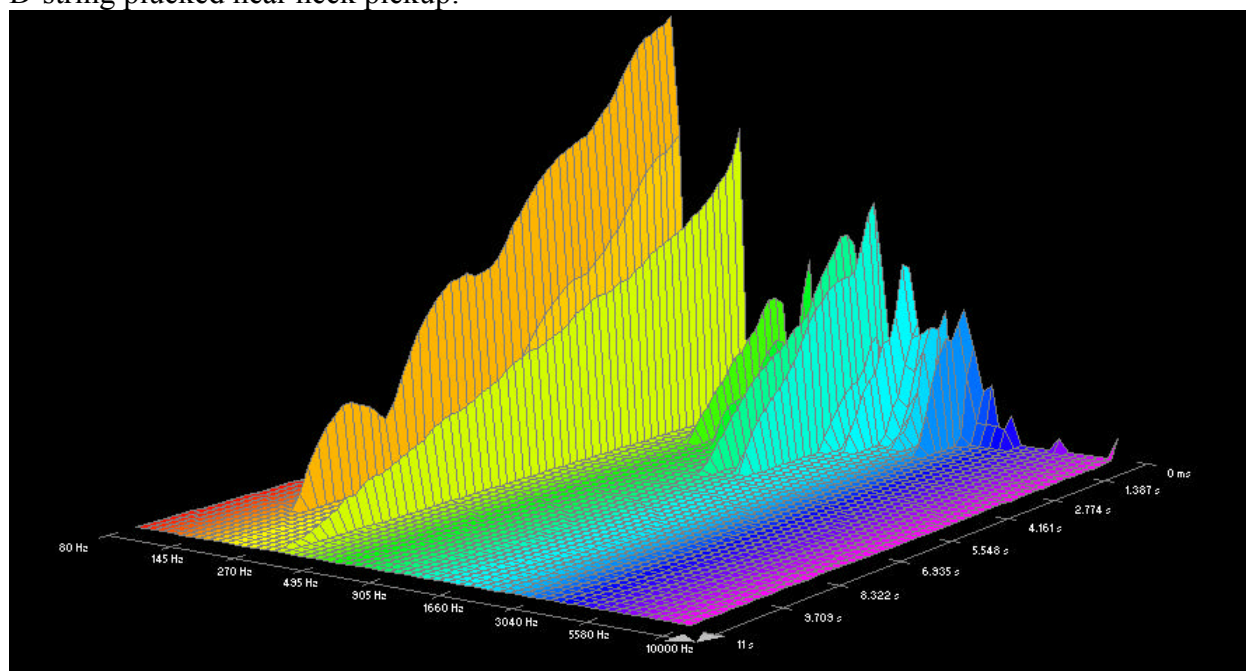

D-string plucked near neck pickup: