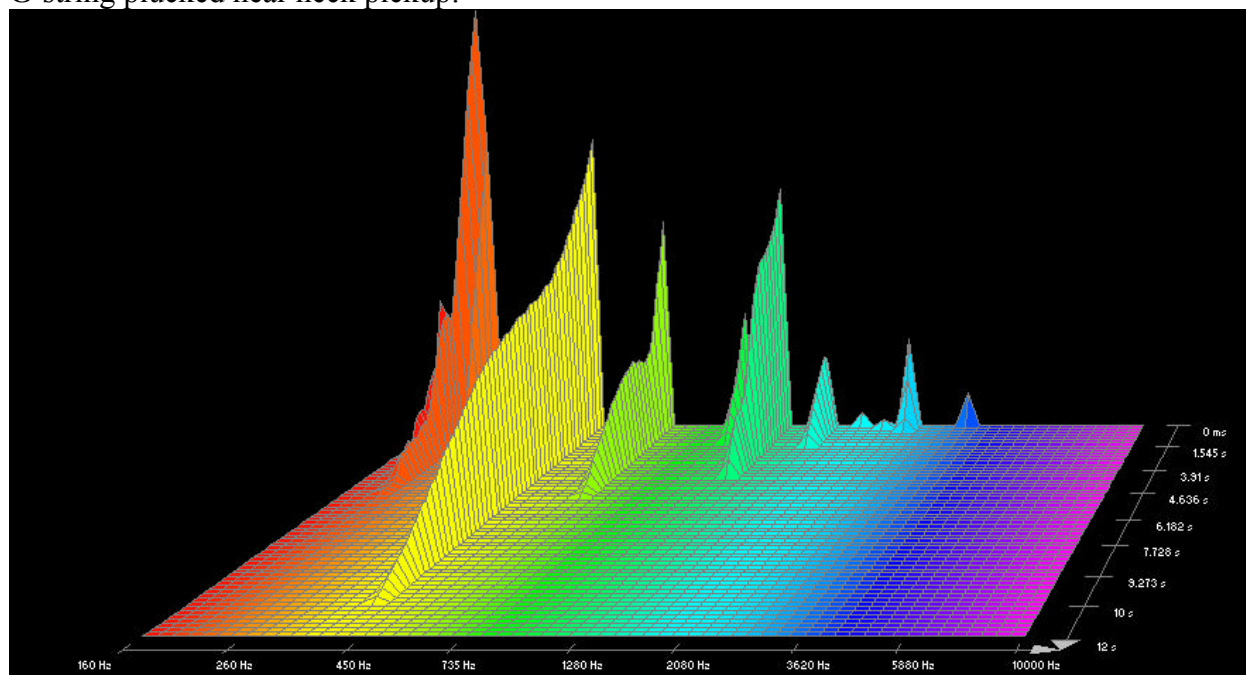

G-string plucked near neck pickup: