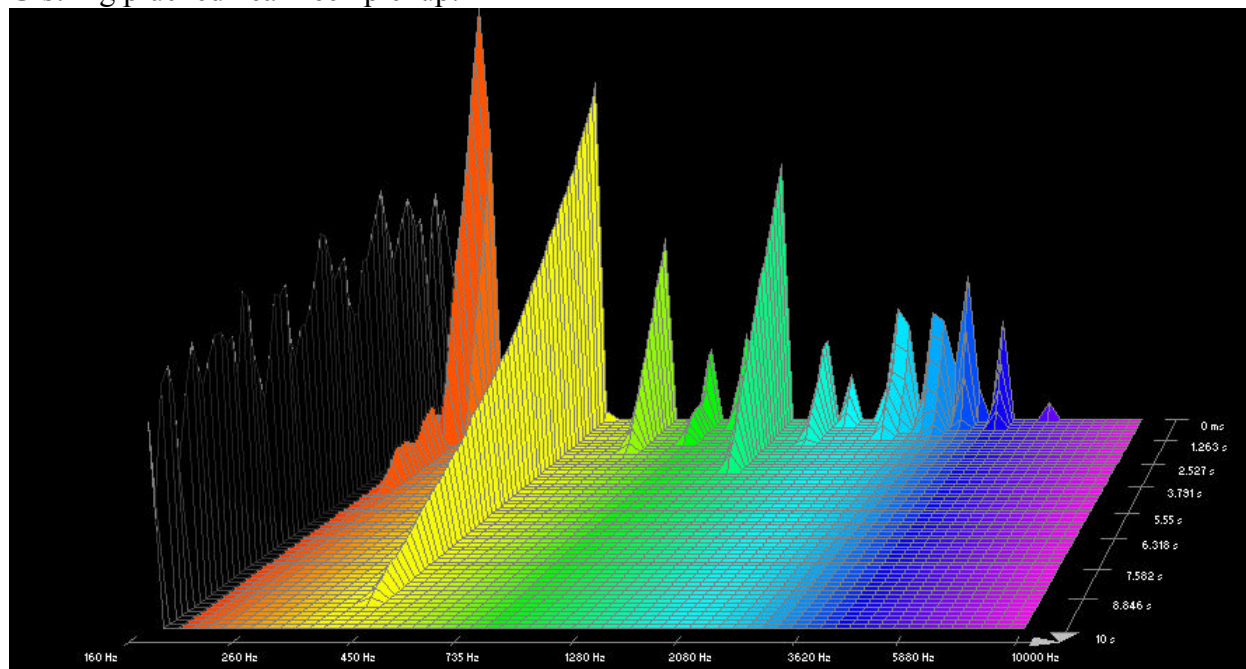

G-string plucked near neck pickup: