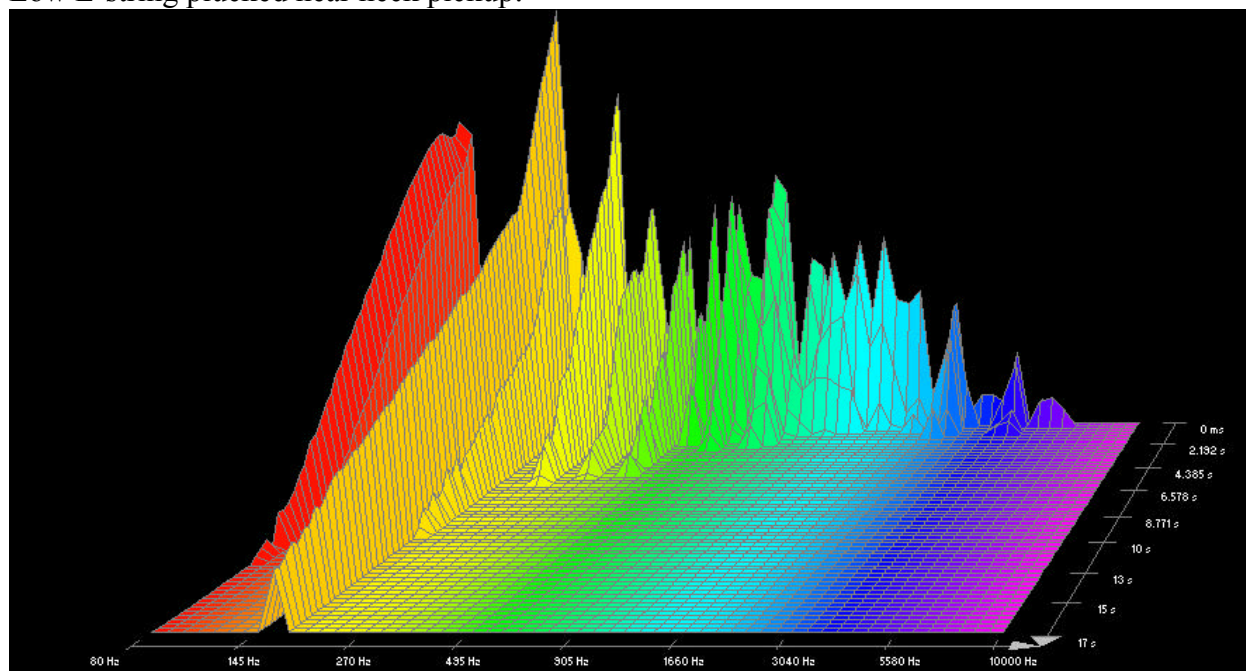

A-string plucked near neck pickup:

Low E-string plucked near bridge pickup:

Low E-string plucked near neck pickup: