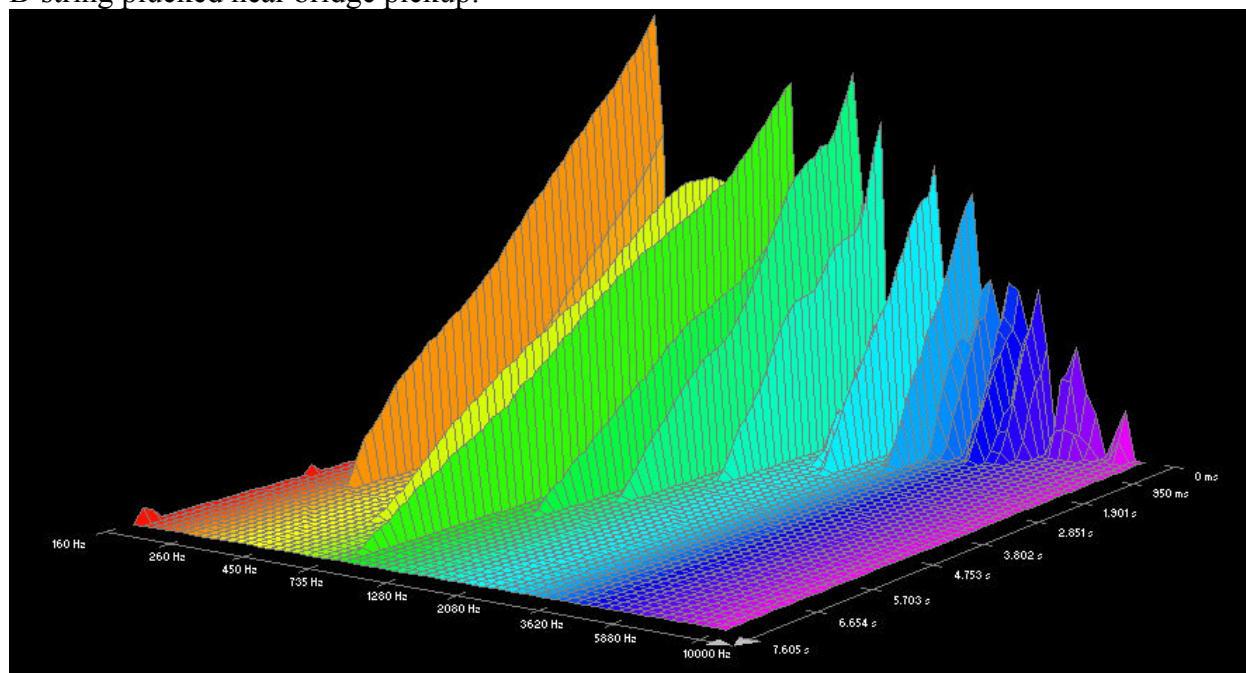

## Dean Markley, Phosphor Bronze:

High E-string plucked near bridge pickup:

High E-string plucked near bridge pickup:

B-string plucked near bridge pickup:

B-string plucked near neck pickup:

G-string plucked near bridge pickup: