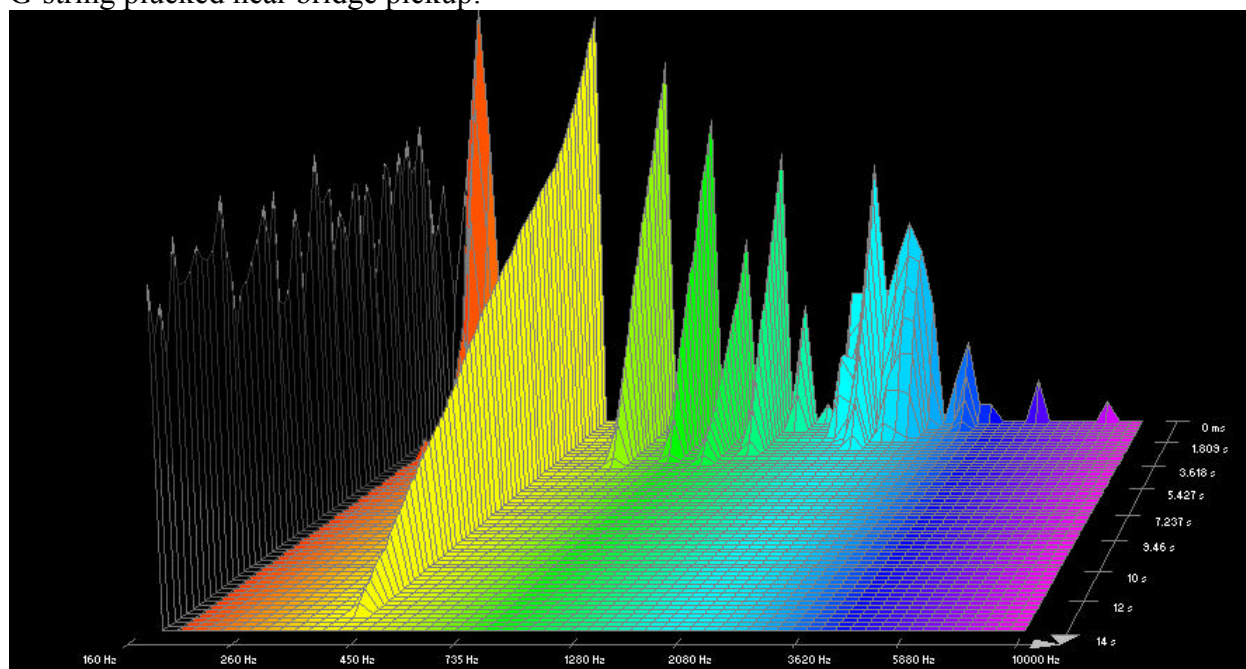

D'addario EXPPB:

G-string plucked near bridge pickup: