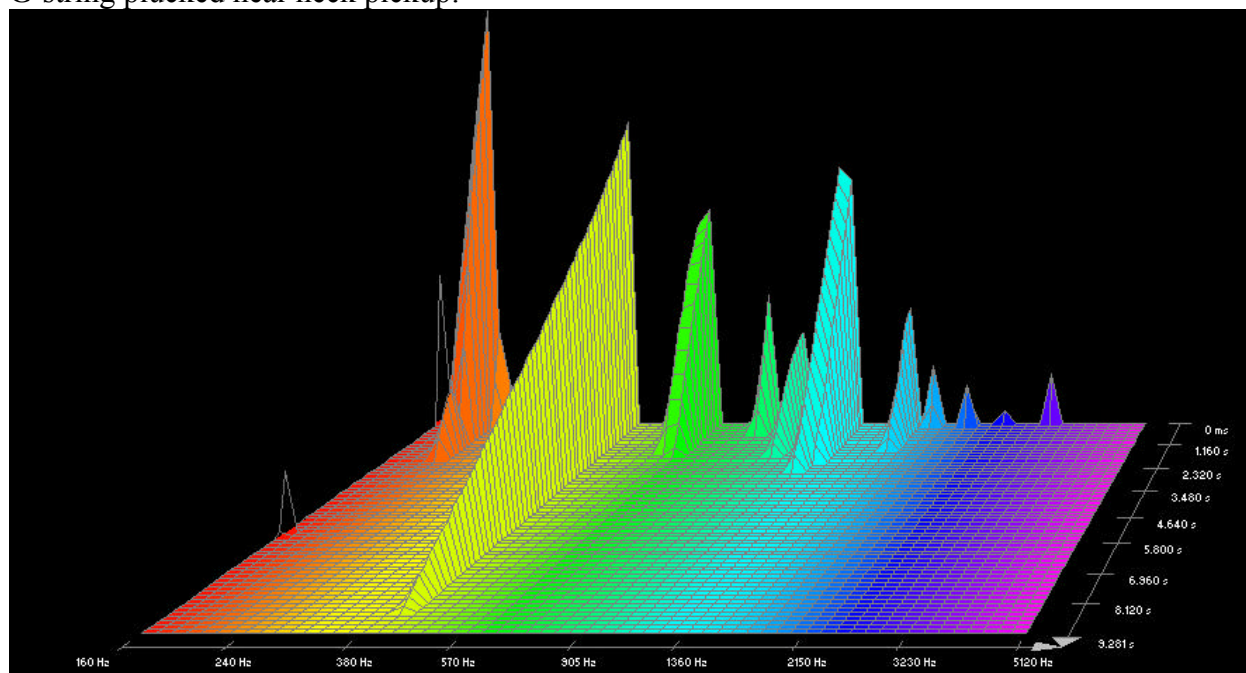

G-string plucked near neck pickup: