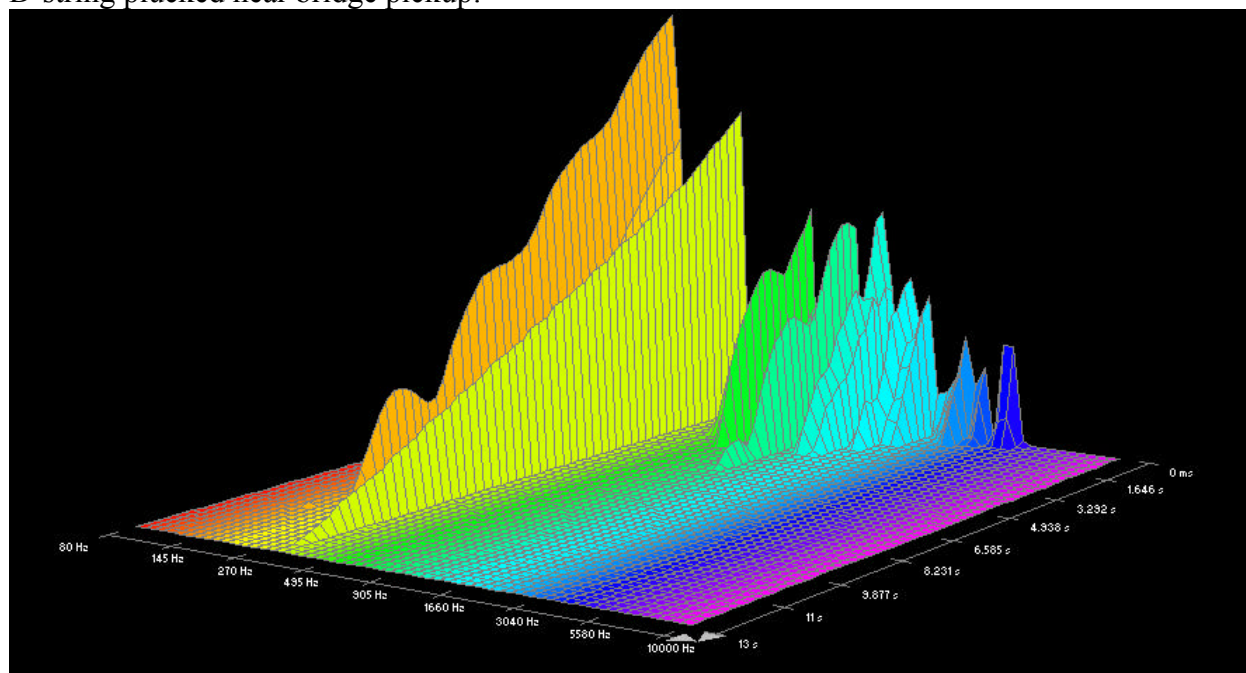

D-string plucked near bridge pickup: