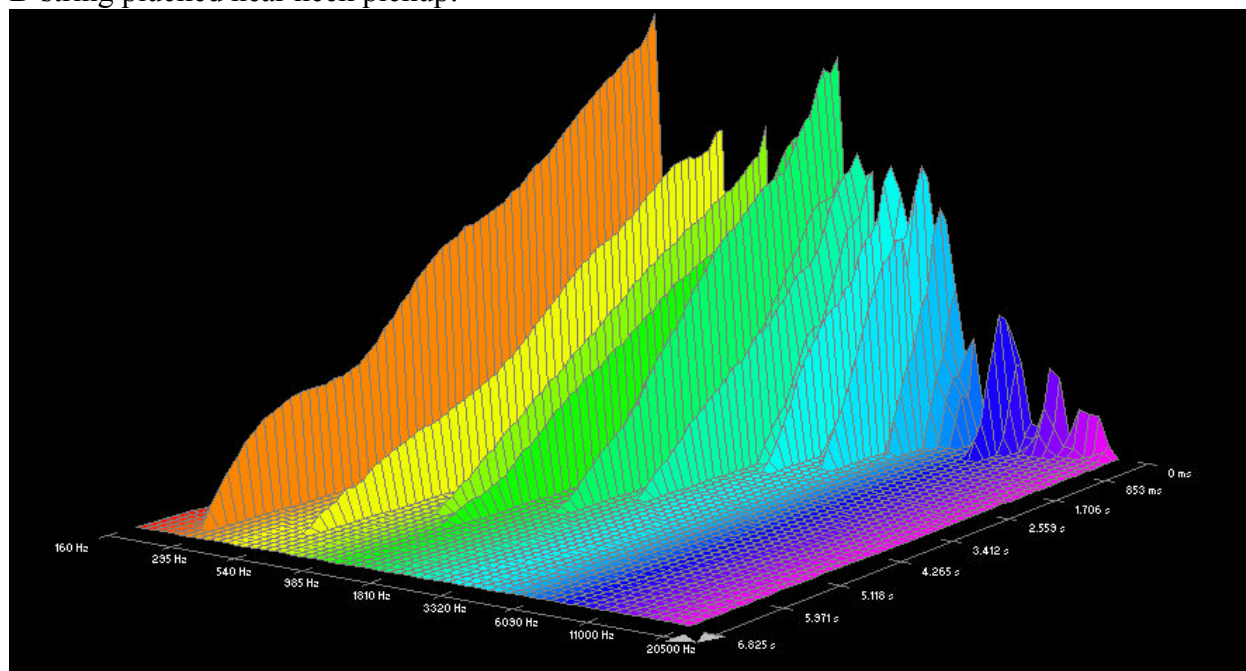

## Dean Markley, Vintage Bronze:

High E-string plucked near bridge pickup:

High E-string plucked near bridge pickup:

B-string plucked near bridge pickup:

B-string plucked near neck pickup:

G-string plucked near bridge pickup: