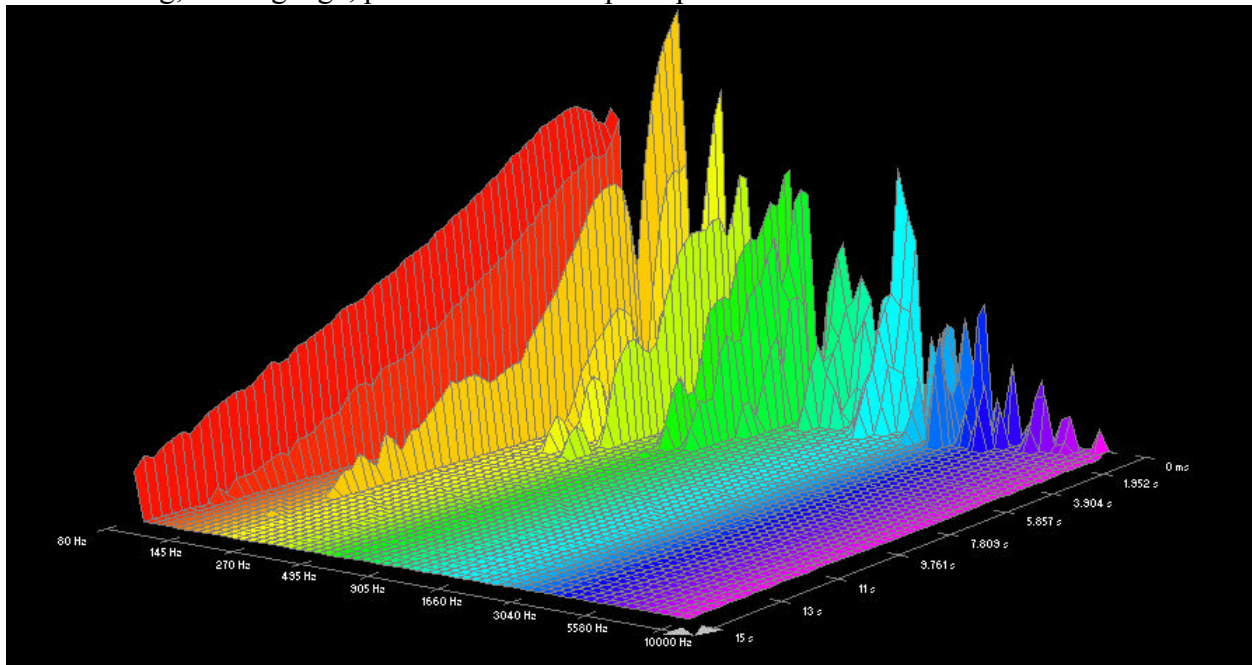

Low E-string, 0.052 gauge, plucked near neck pickup:

Low E-string, 0.056 gauge, plucked near bridge pickup:

Low E-string, 0.056 gauge, plucked near neck pickup:

Low B-string, 0.068 gauge, plucked near bridge pickup: