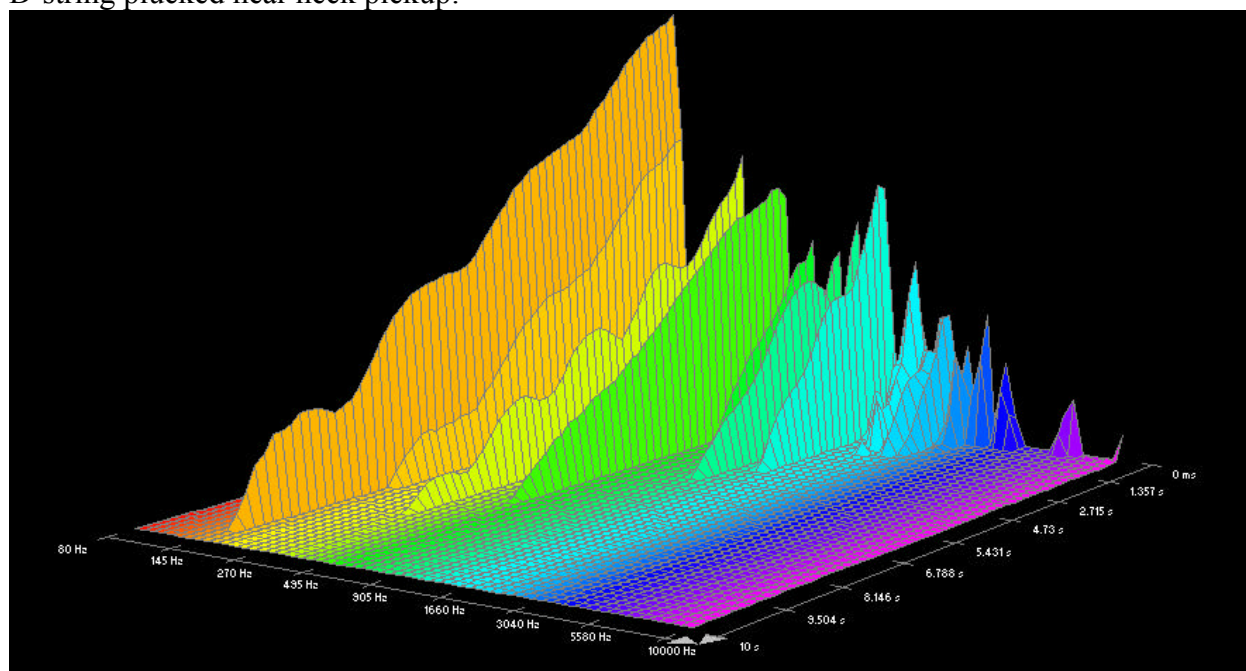

D-string plucked near neck pickup: