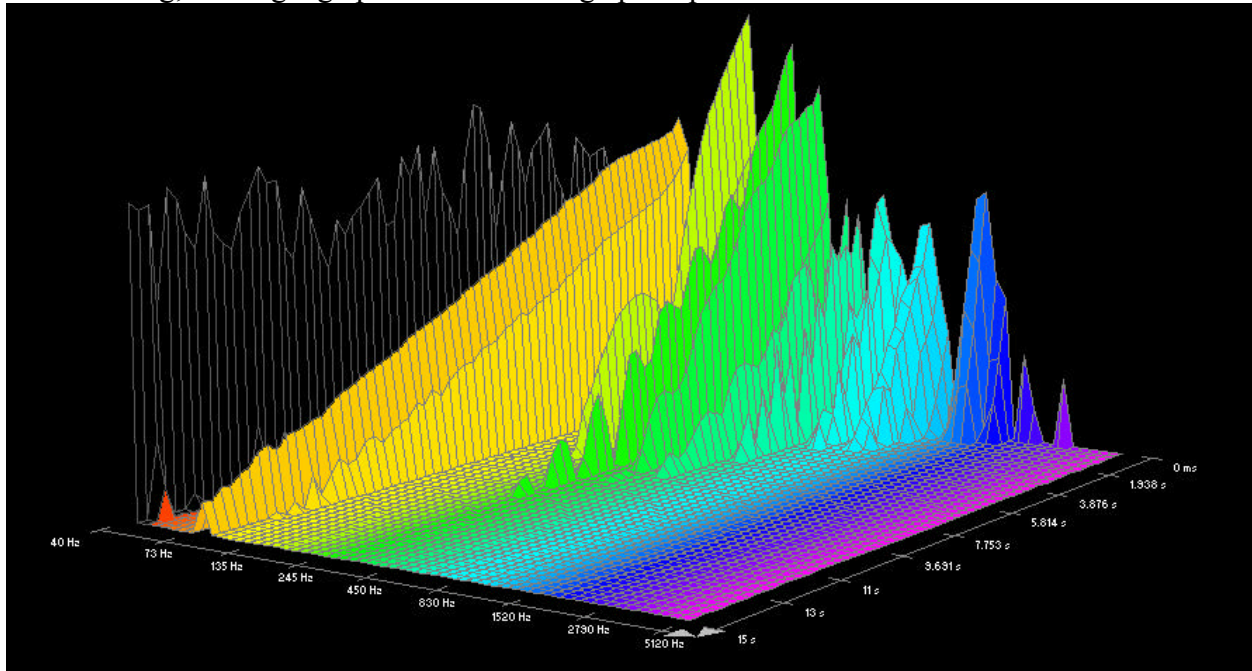

## D'addario HRG:

D-string plucked near bridge pickup:

D-string plucked near neck pickup:

A-string plucked near bridge pickup:

A-string plucked near neck pickup:

Low E-string, 0.052 gauge plucked near bridge pickup: