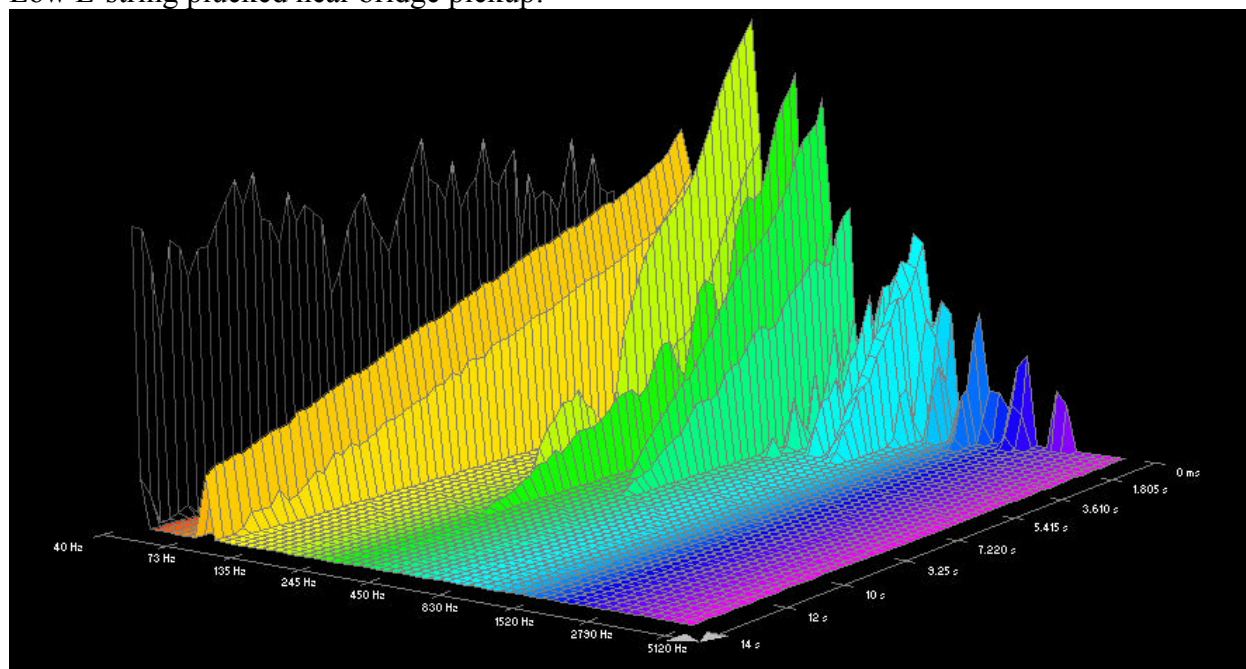

## D'addario EXPBW:

G-string plucked near bridge pickup:

G-string plucked near neck pickup:

D-string plucked near bridge pickup:

D-string plucked near neck pickup:

A-string plucked near bridge pickup:

A-string plucked near neck pickup:

Low E-string plucked near bridge pickup:

Low E-string plucked near neck pickup: