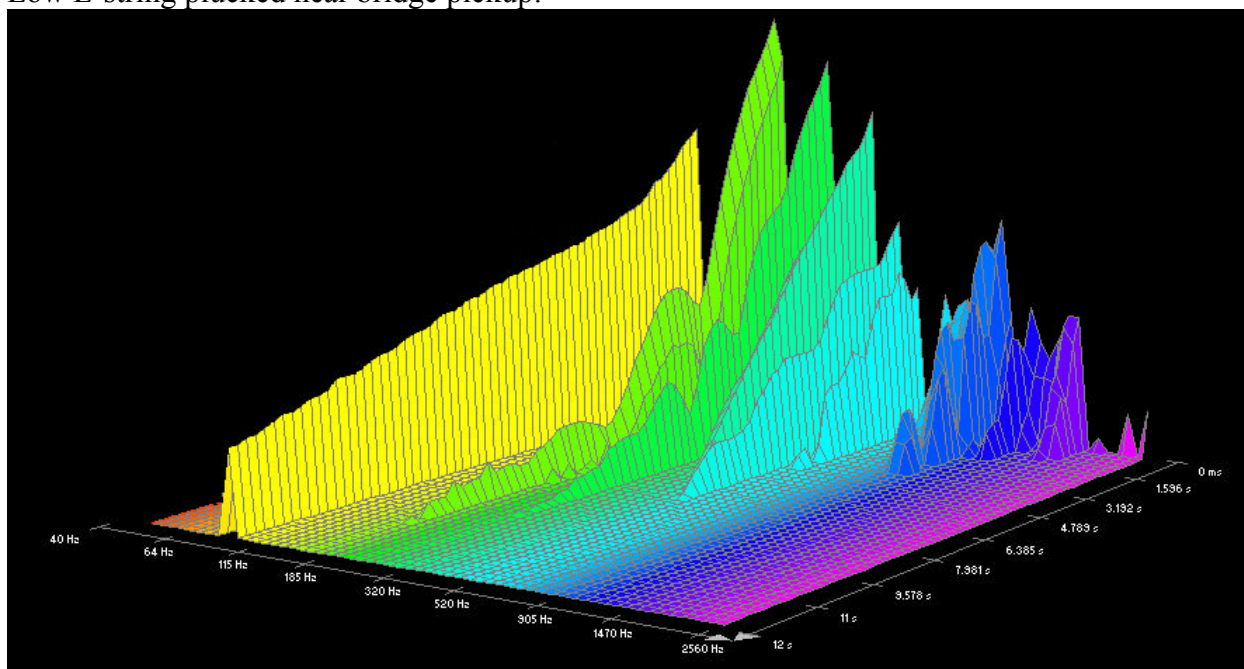

## D'addario Flat Tops:

G-string plucked near bridge pickup:

G-string plucked near neck pickup:

D-string plucked near bridge pickup:

D-string plucked near neck pickup:

A-string plucked near bridge pickup:

A-string plucked near neck pickup:

Low E-string plucked near bridge pickup:

Low E-string plucked near neck pickup: