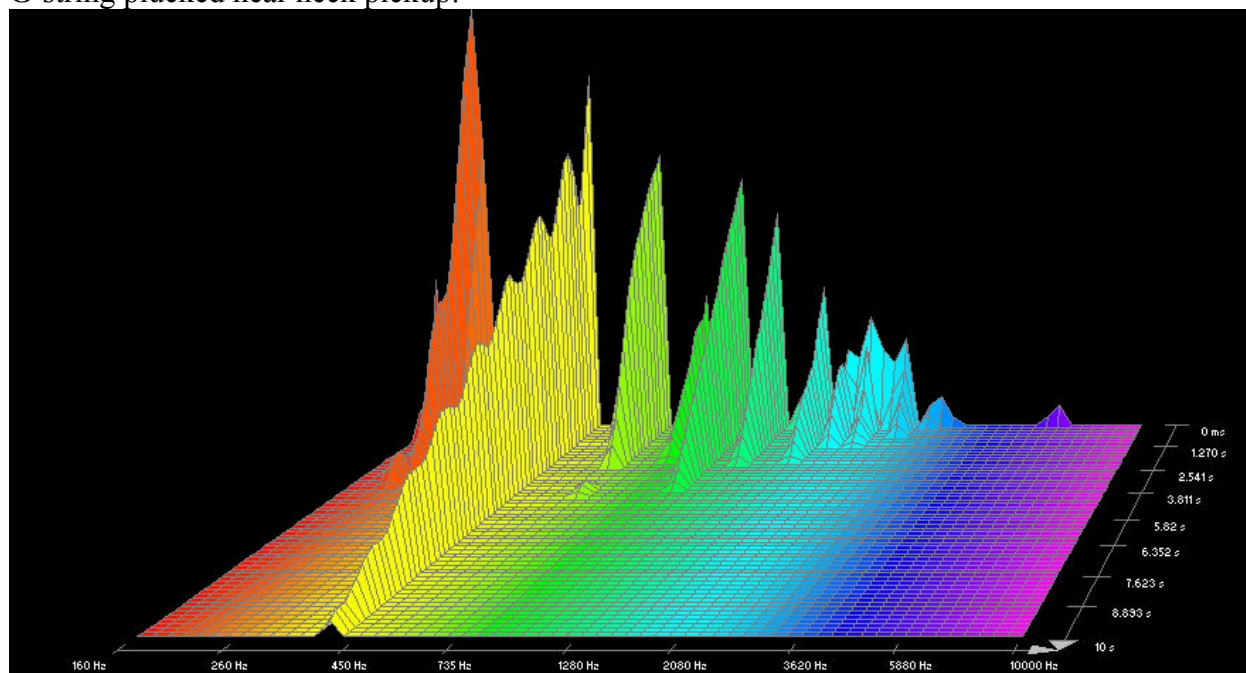

G-string plucked near neck pickup: