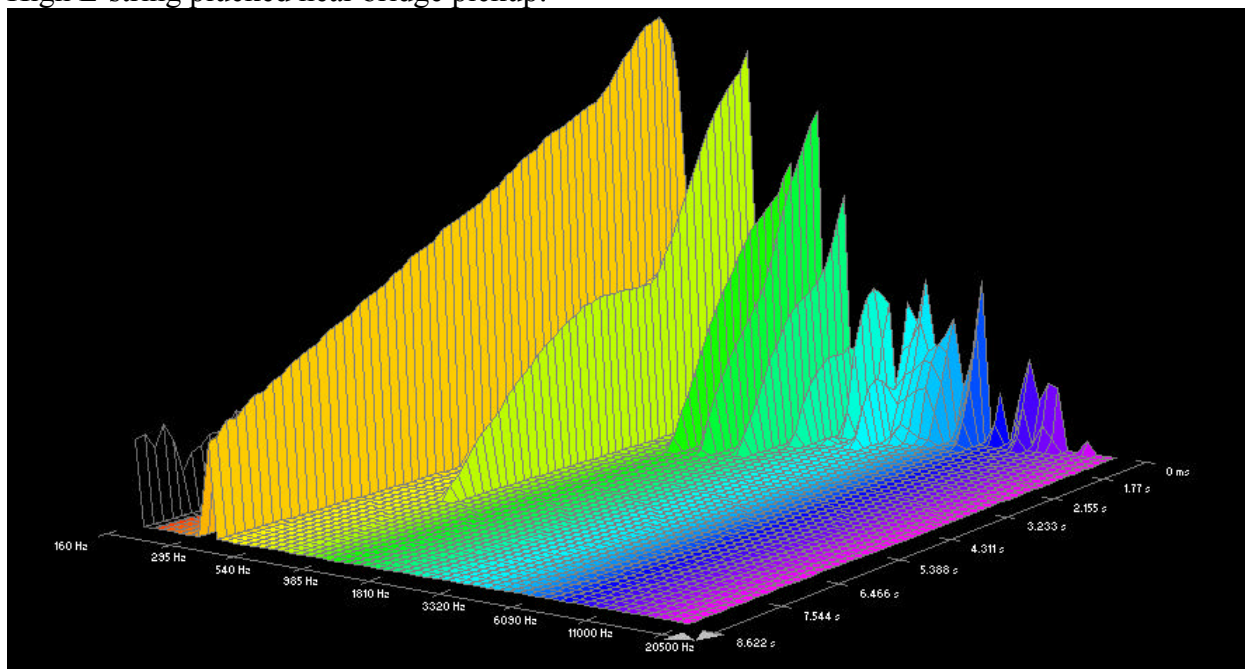

Elixir, Polyweb:

High E-string plucked near bridge pickup: