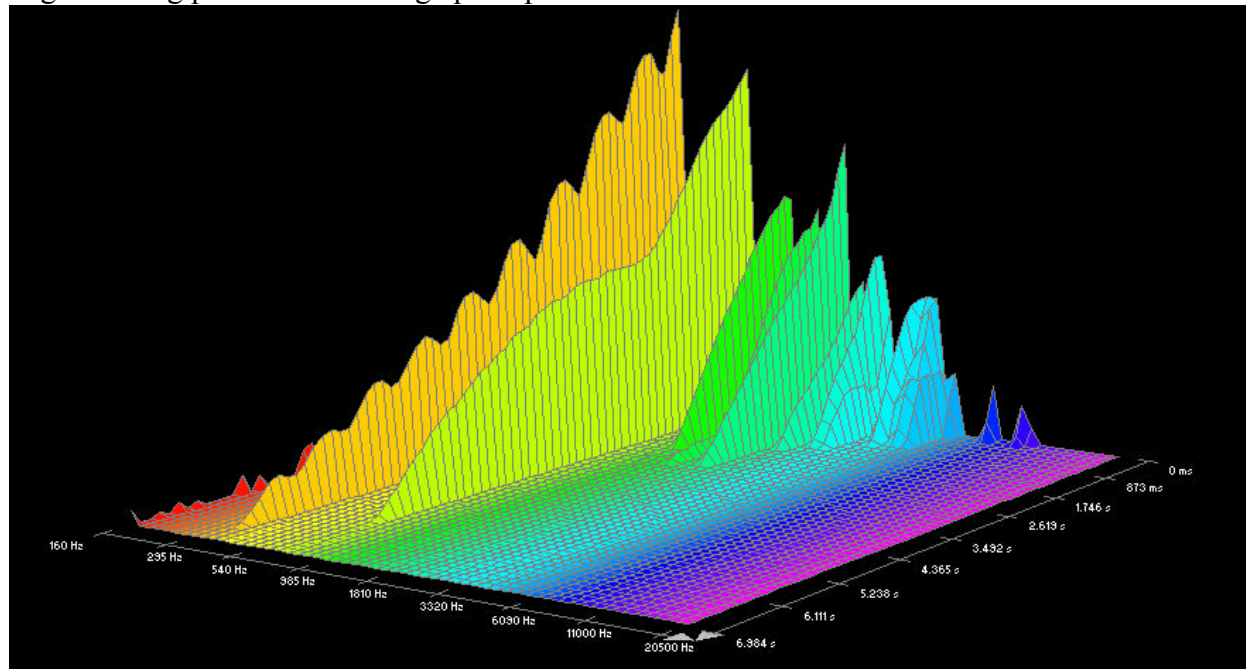

High E-string plucked near bridge pickup: