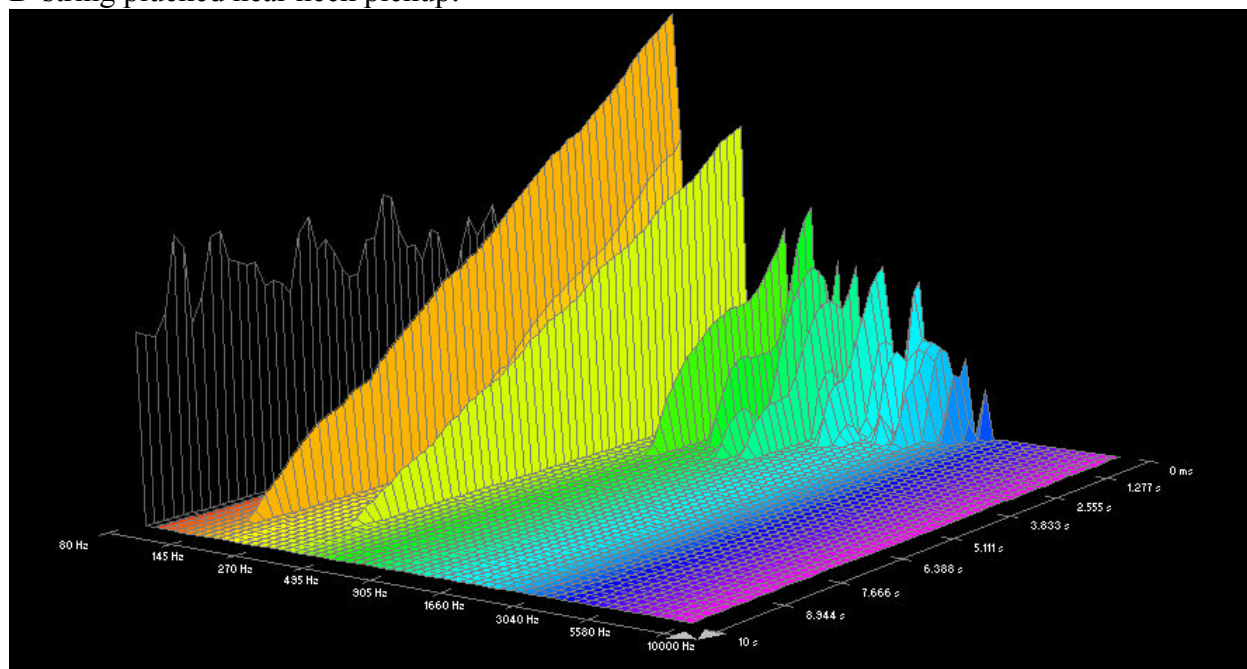

## D'addario EXPPB:

G-string plucked near bridge pickup:

G-string plucked near neck pickup:

D-string plucked near bridge pickup:

D-string plucked near neck pickup:

A-string plucked near bridge pickup:

A-string plucked near neck pickup:

Low E-string plucked near bridge pickup:

Low E-string plucked near neck pickup: