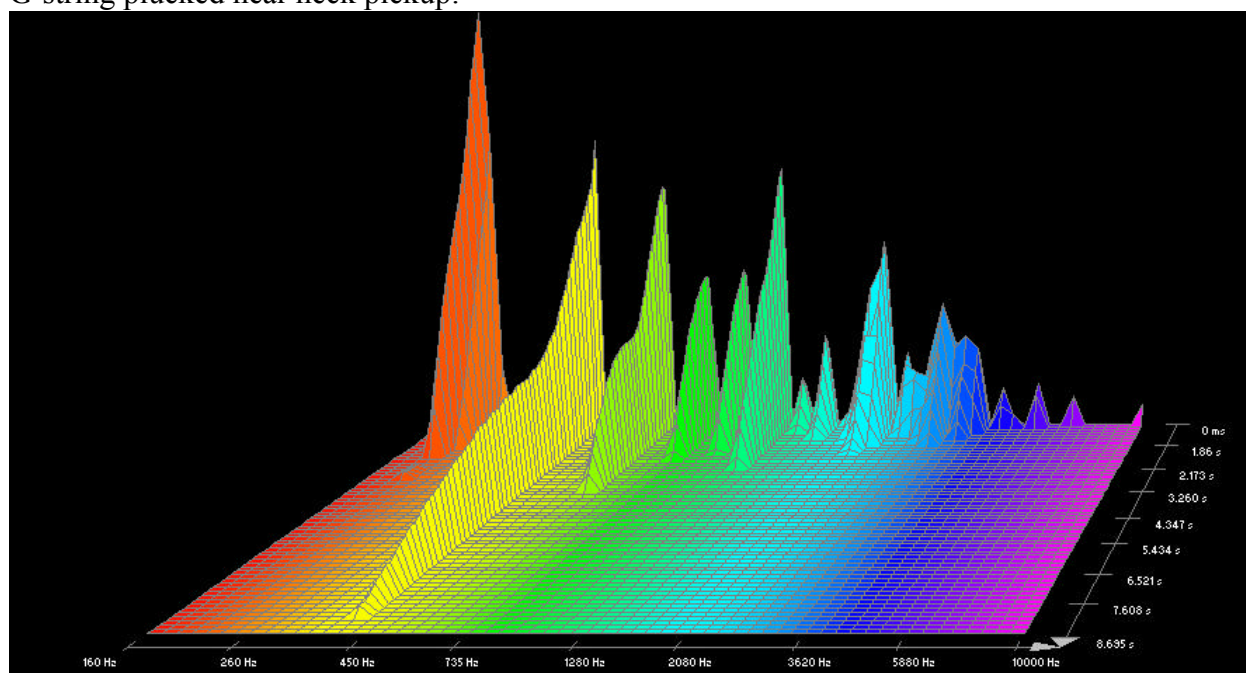

G-string plucked near neck pickup: