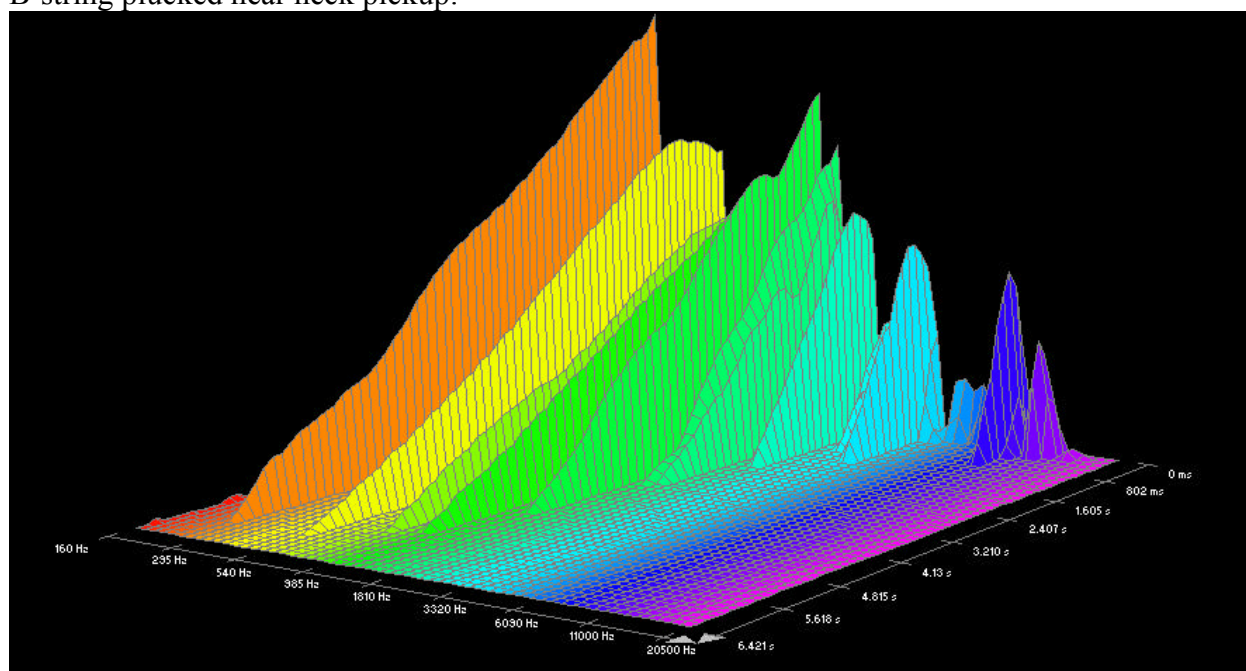

## GHS, Infinity Bronze:

High E-string plucked near bridge pickup:

High E-string plucked near bridge pickup:

B-string plucked near bridge pickup:

B-string plucked near neck pickup:

G-string plucked near bridge pickup: