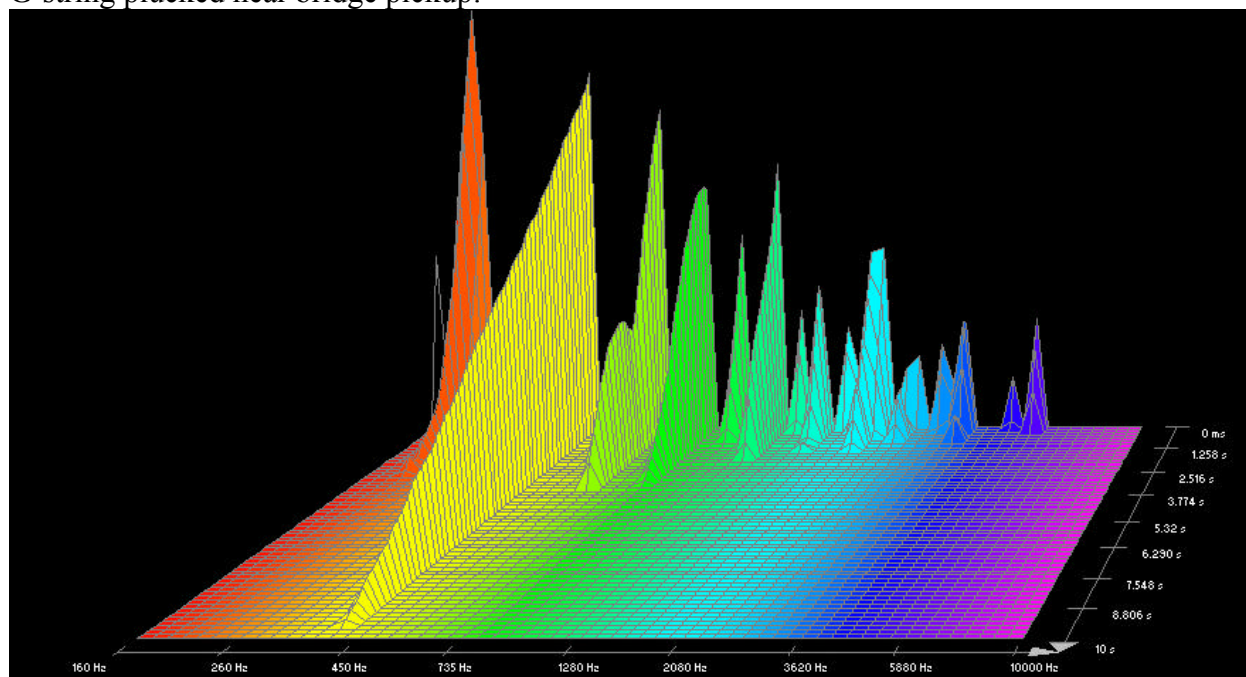

## Martin, SP+ 80/20:

High E-string plucked near bridge pickup:

High E-string plucked near bridge pickup:

B-string plucked near bridge pickup:

B-string plucked near neck pickup:

G-string plucked near bridge pickup: