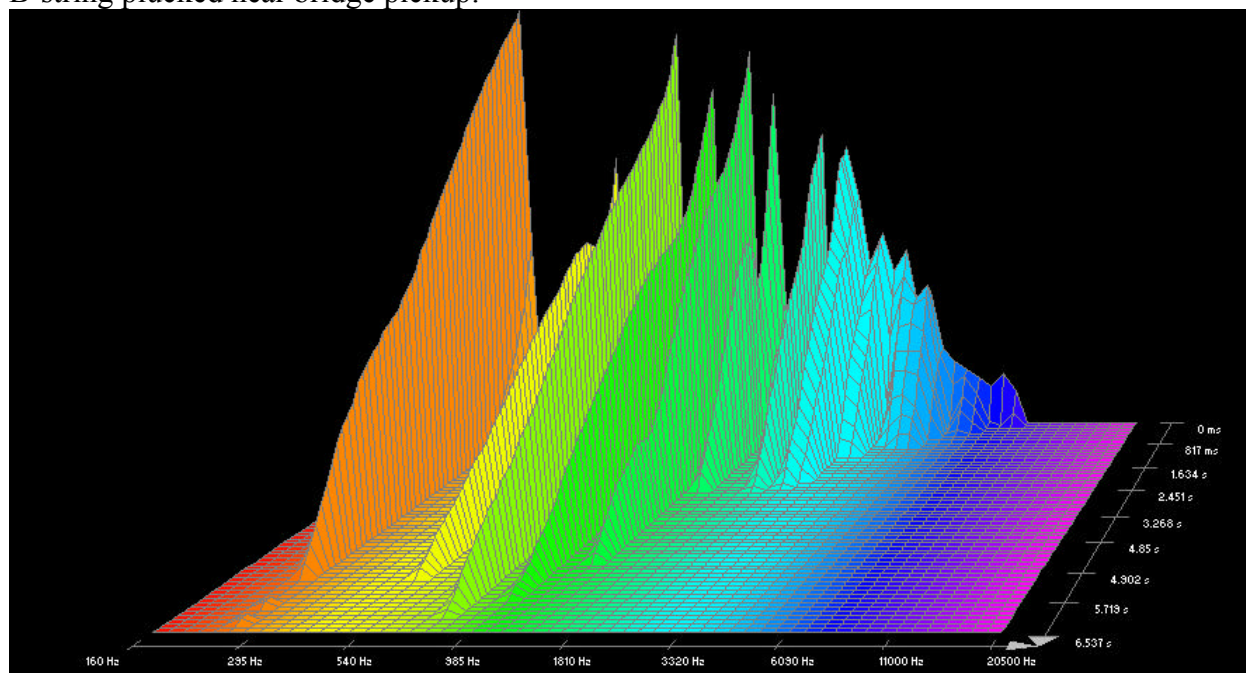

## Dean Markley, Formula 82R:

High E-string plucked near bridge pickup:

High E-string plucked near bridge pickup:

B-string plucked near bridge pickup:

B-string plucked near neck pickup:

G-string plucked near bridge pickup:

G-string plucked near neck pickup:

D-string plucked near bridge pickup:

D-string plucked near neck pickup:

A-string plucked near bridge pickup:

A-string plucked near neck pickup:

Low E-string plucked near bridge pickup: