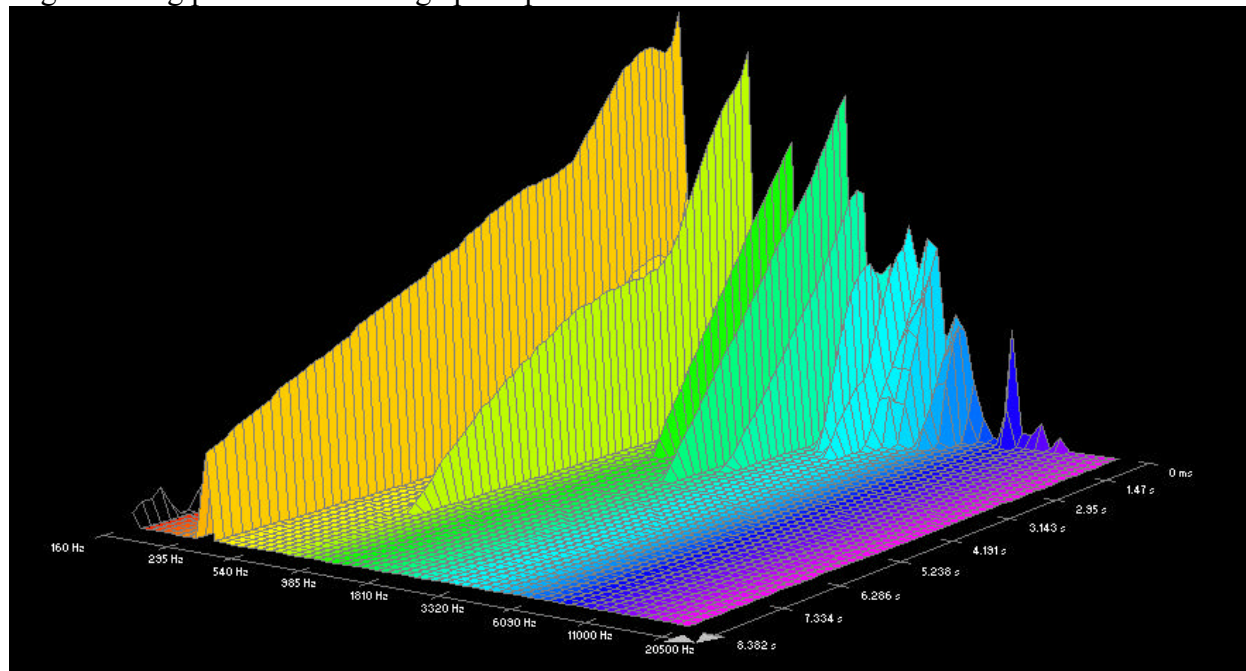

High E-string plucked near bridge pickup: