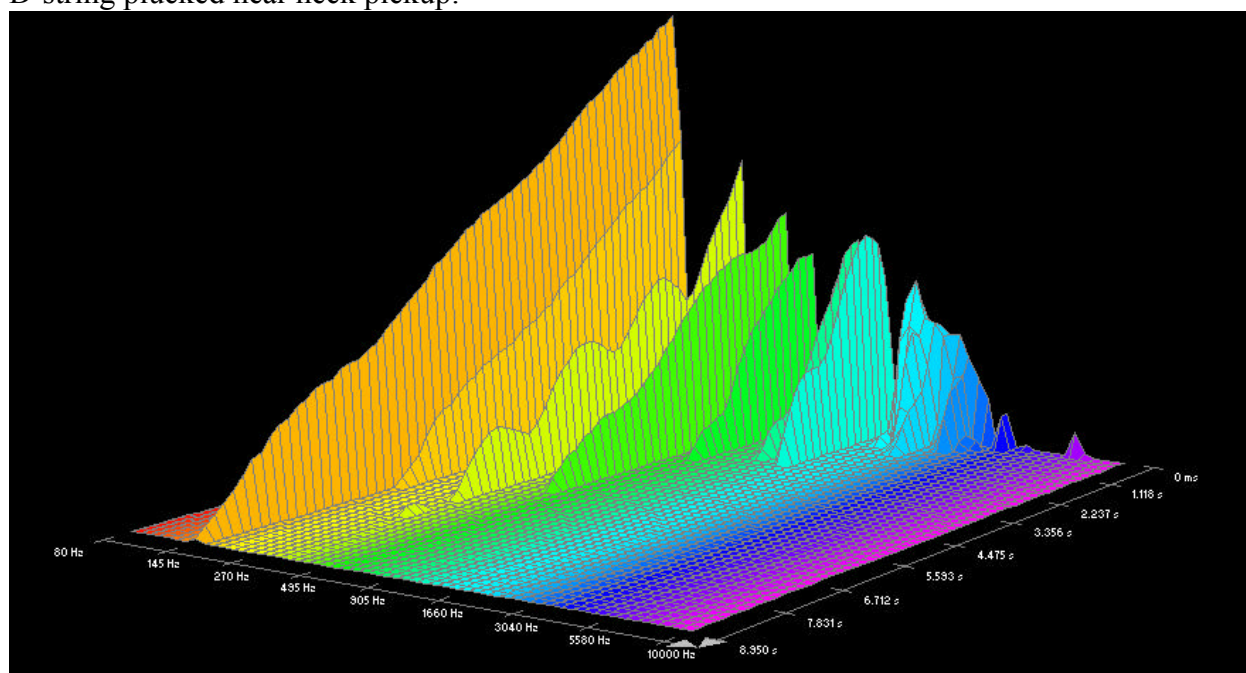

D-string plucked near neck pickup: