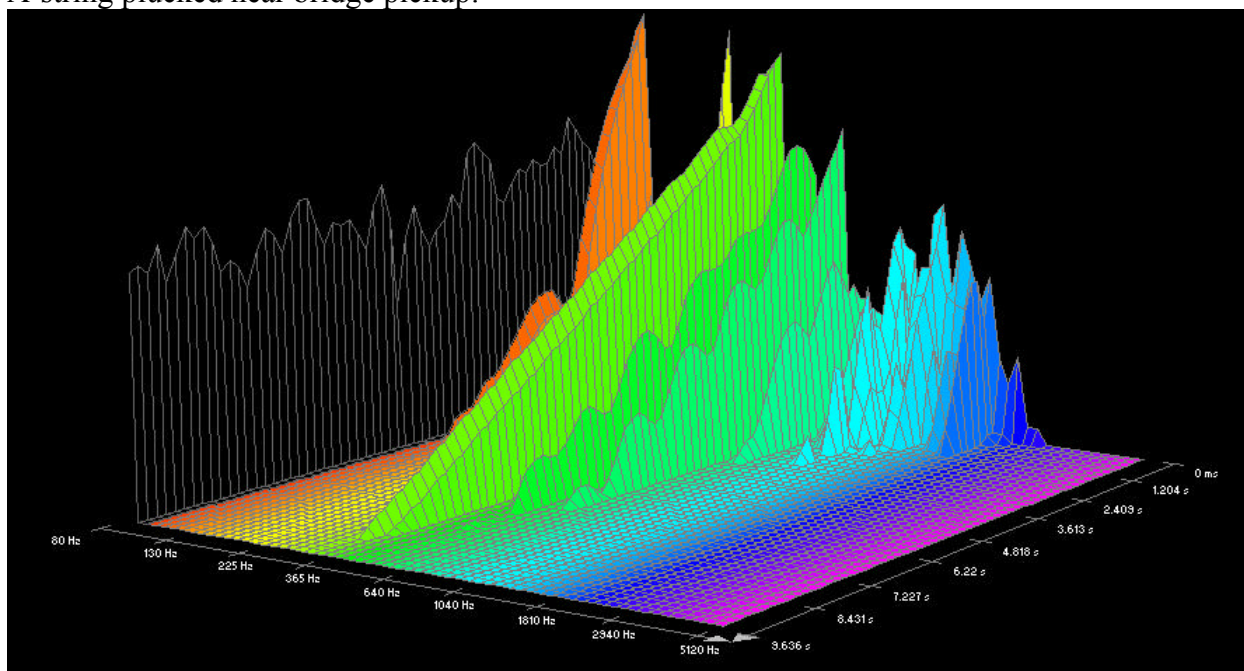

## D'addario HRG:

D-string plucked near bridge pickup:

D-string plucked near neck pickup:

A-string plucked near bridge pickup:

A-string plucked near neck pickup:

Low E-string, 0.052 gauge plucked near bridge pickup: