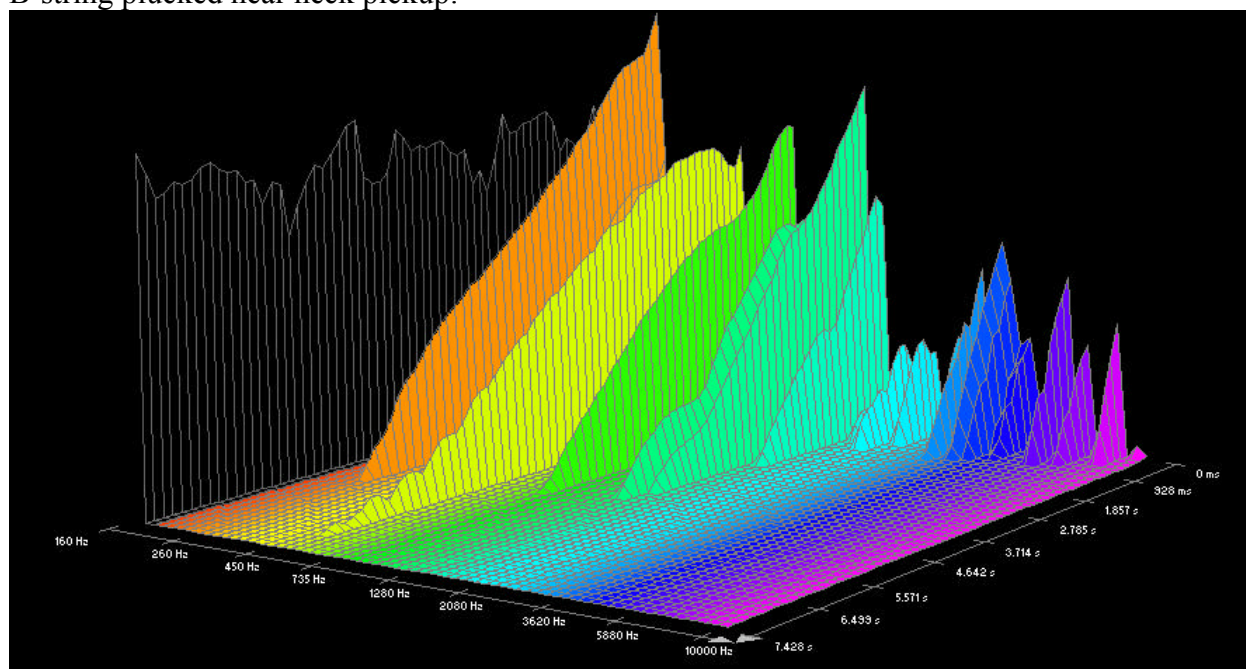

## D'addario Brass-Plated Steel:

High E-string plucked near bridge pickup:

High E-string plucked near bridge pickup:

B-string plucked near bridge pickup:

B-string plucked near neck pickup: