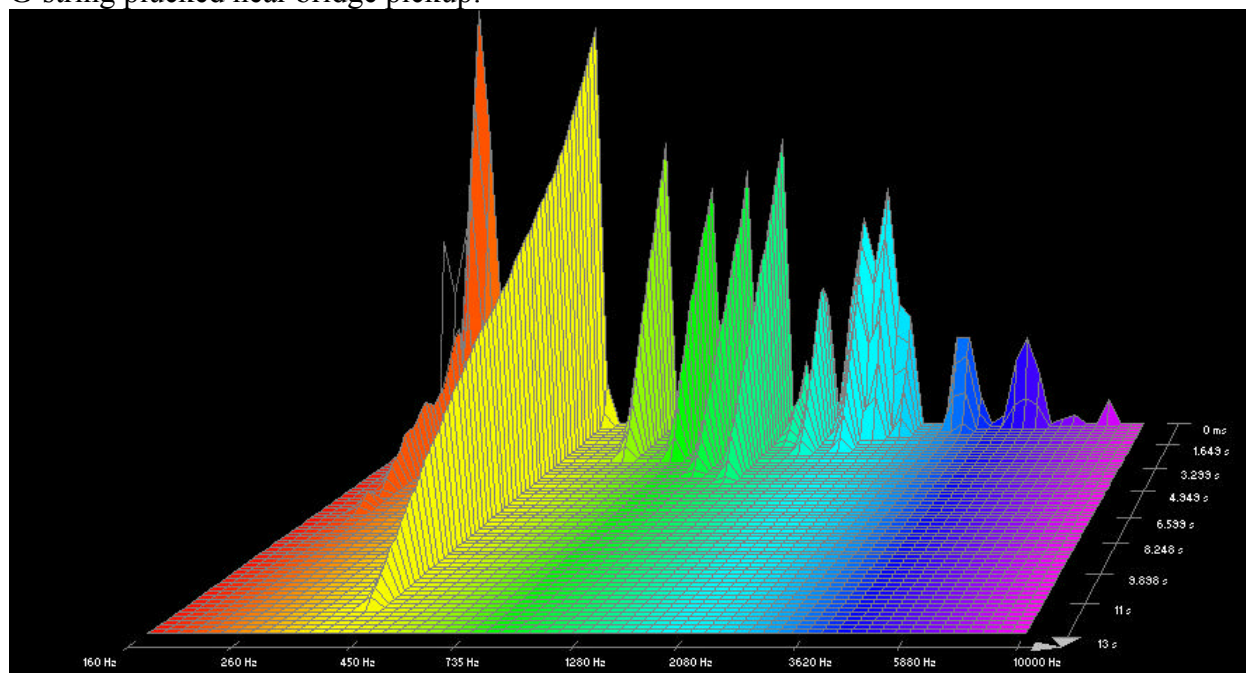

## Dean Markley, Vintage Bronze:

High E-string plucked near bridge pickup:

High E-string plucked near bridge pickup:

B-string plucked near bridge pickup:

B-string plucked near neck pickup:

G-string plucked near bridge pickup:

G-string plucked near neck pickup:

D-string plucked near bridge pickup:

D-string plucked near neck pickup:

A-string plucked near bridge pickup:

A-string plucked near neck pickup:

Low E-string plucked near bridge pickup: