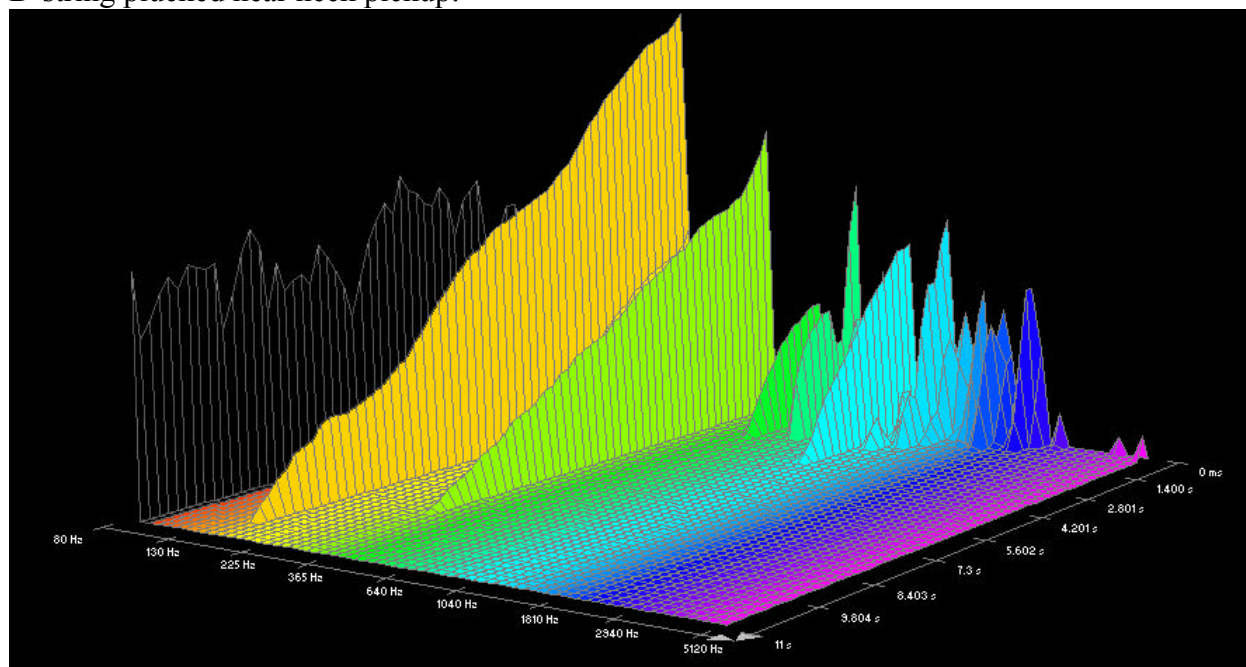

D-string plucked near neck pickup: