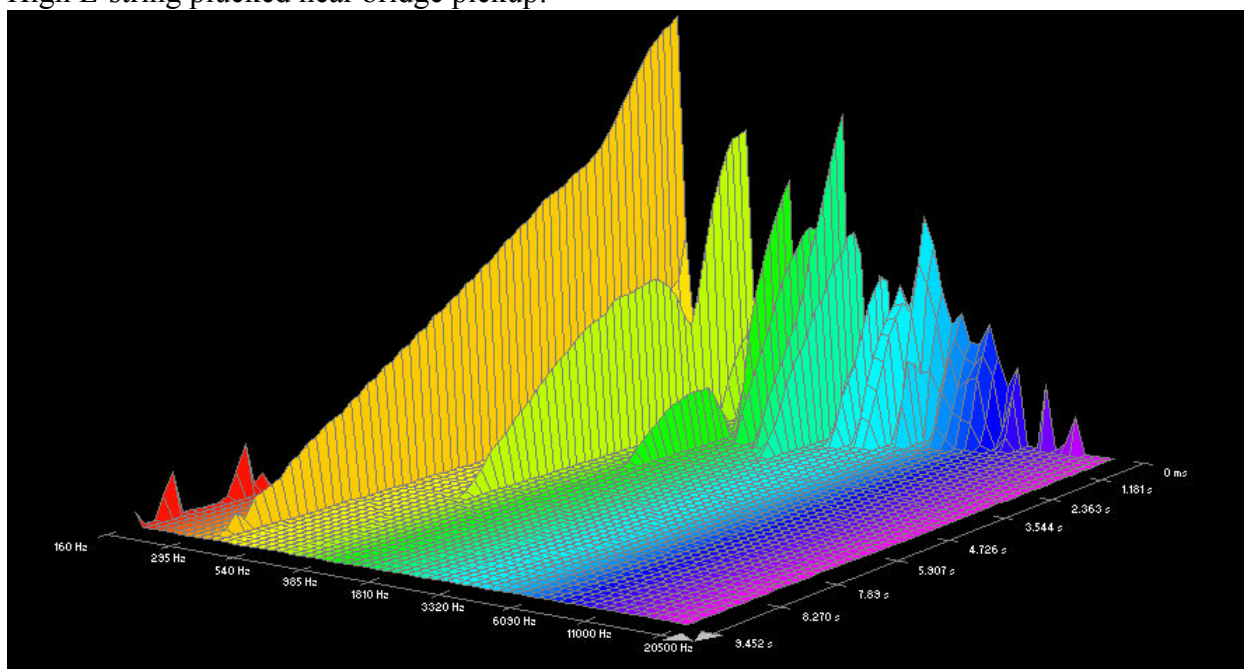

### D'addario Plain Strings:

High E-string plucked near bridge pickup:

High E-string plucked near bridge pickup:

B-string plucked near bridge pickup:

B-string plucked near neck pickup: