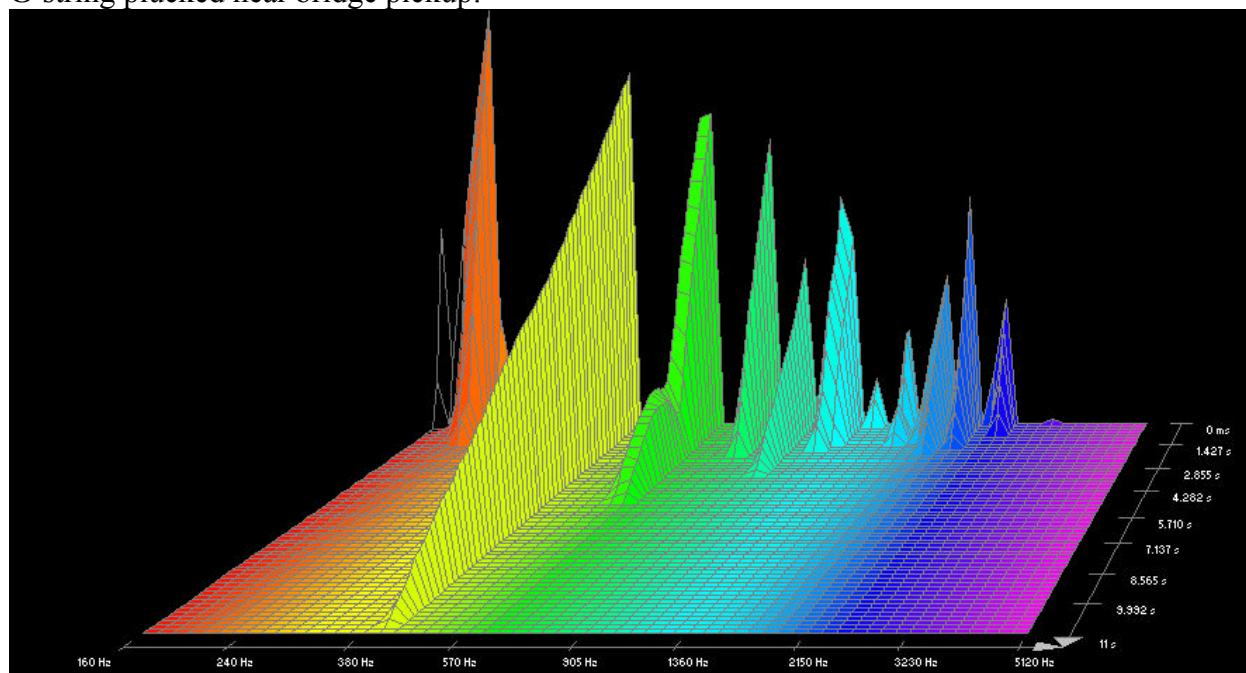

## Martin, 80/20 Bronze SP, New:

High E-string plucked near bridge pickup:

High E-string plucked near bridge pickup:

B-string plucked near bridge pickup:

B-string plucked near neck pickup:

G-string plucked near bridge pickup: