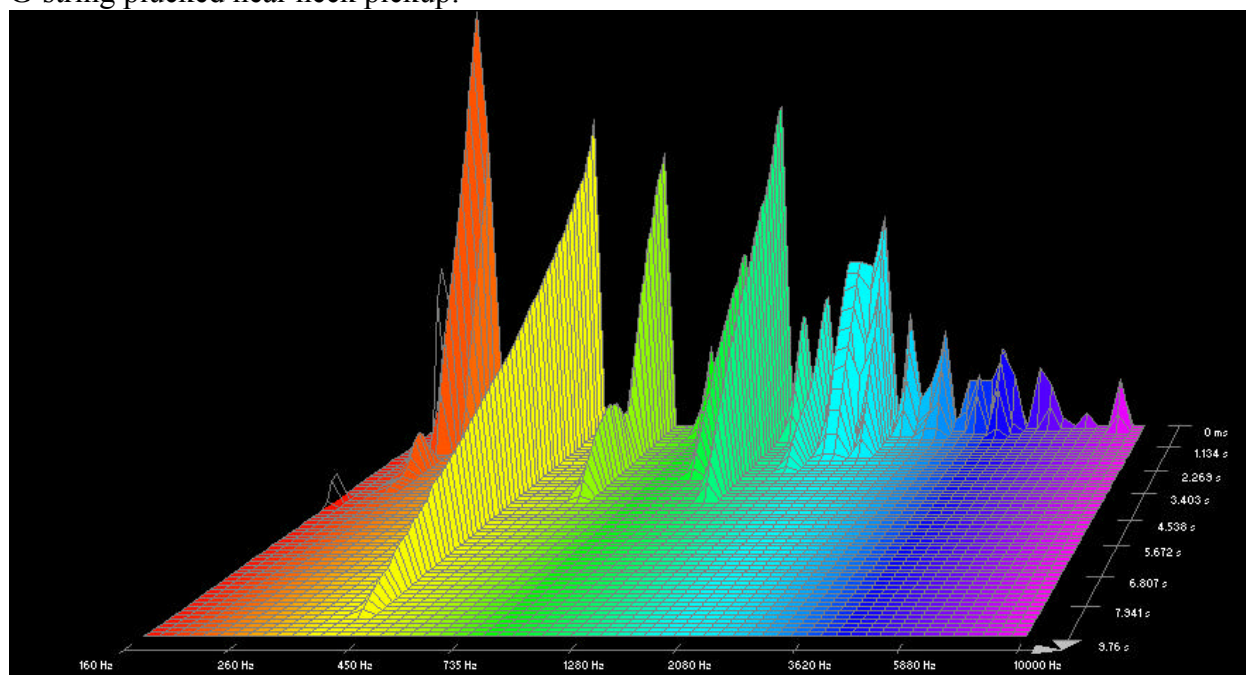

G-string plucked near neck pickup: