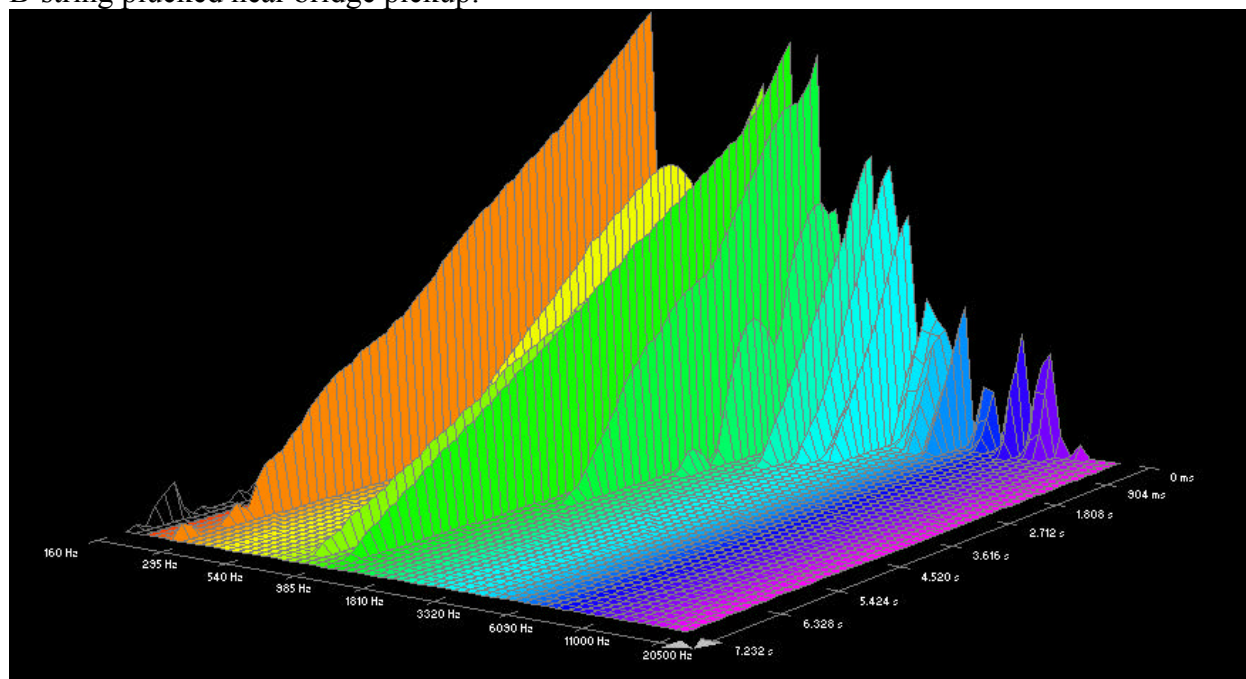

## GHS, Infinity Bronze:

High E-string plucked near bridge pickup:

High E-string plucked near bridge pickup:

B-string plucked near bridge pickup:

B-string plucked near neck pickup:

G-string plucked near bridge pickup: