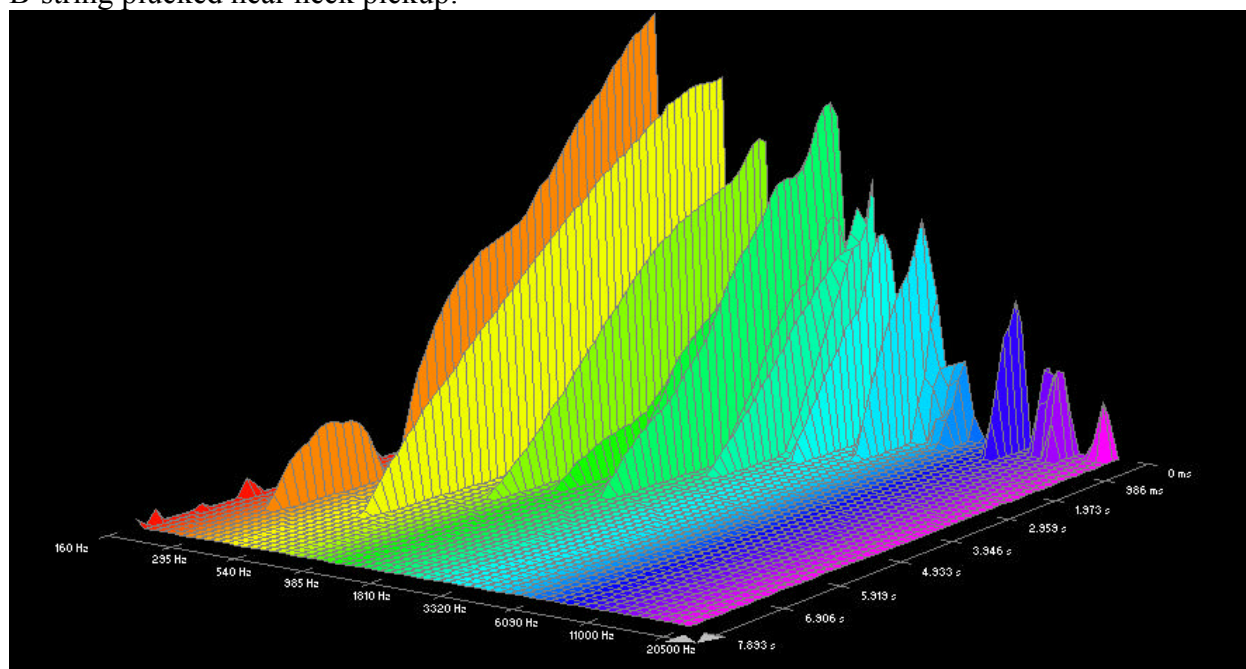

## Martin, SP+ Phosphor Bronze:

High E-string plucked near bridge pickup:

High E-string plucked near bridge pickup:

B-string plucked near bridge pickup:

B-string plucked near neck pickup:

G-string plucked near bridge pickup: