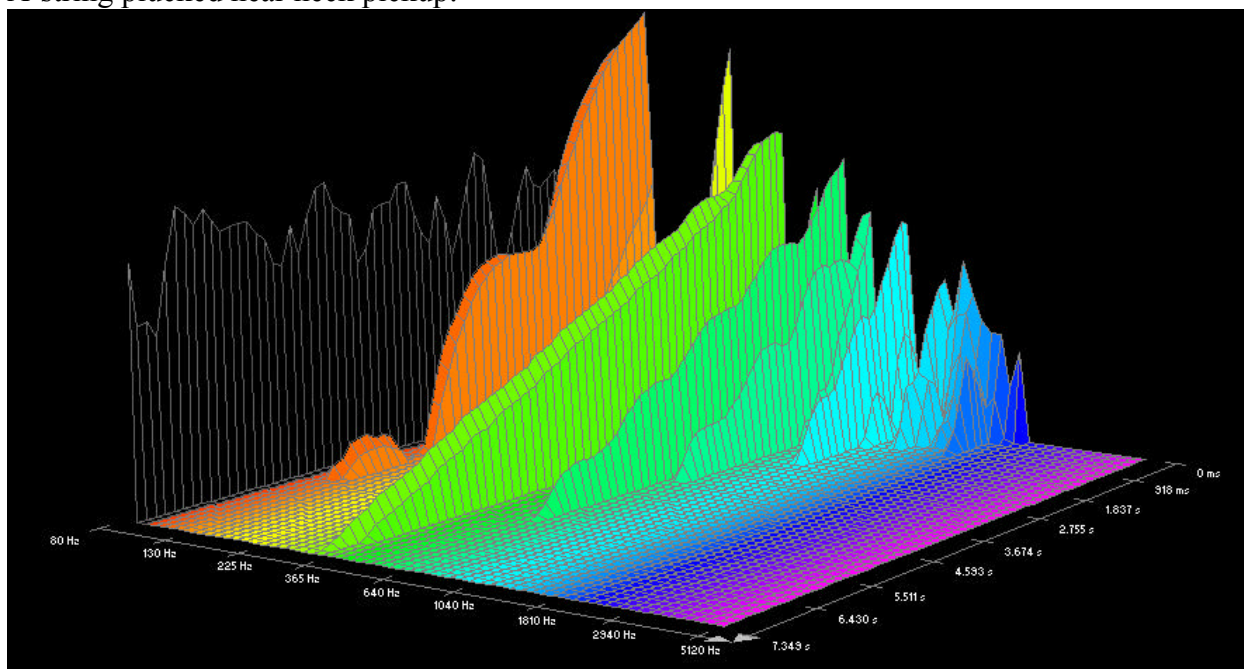

## D'addario HRG:

D-string plucked near bridge pickup:

D-string plucked near neck pickup:

A-string plucked near bridge pickup:

A-string plucked near neck pickup:

Low E-string, 0.052 gauge plucked near bridge pickup: