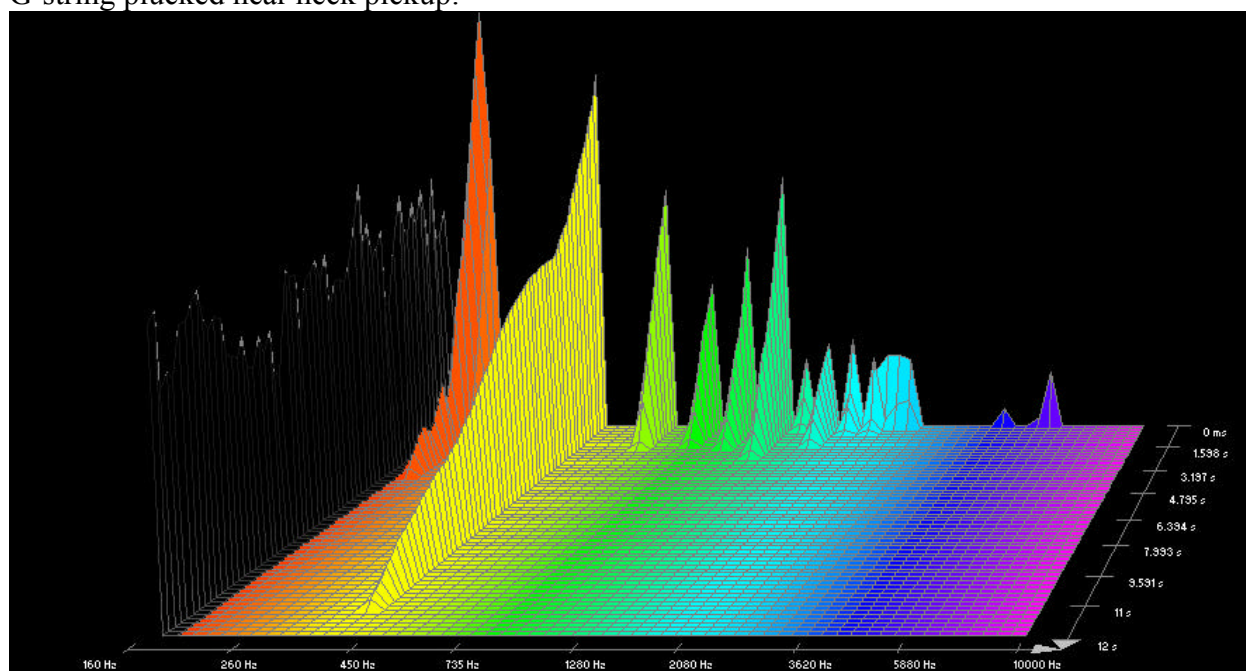

G-string plucked near neck pickup: