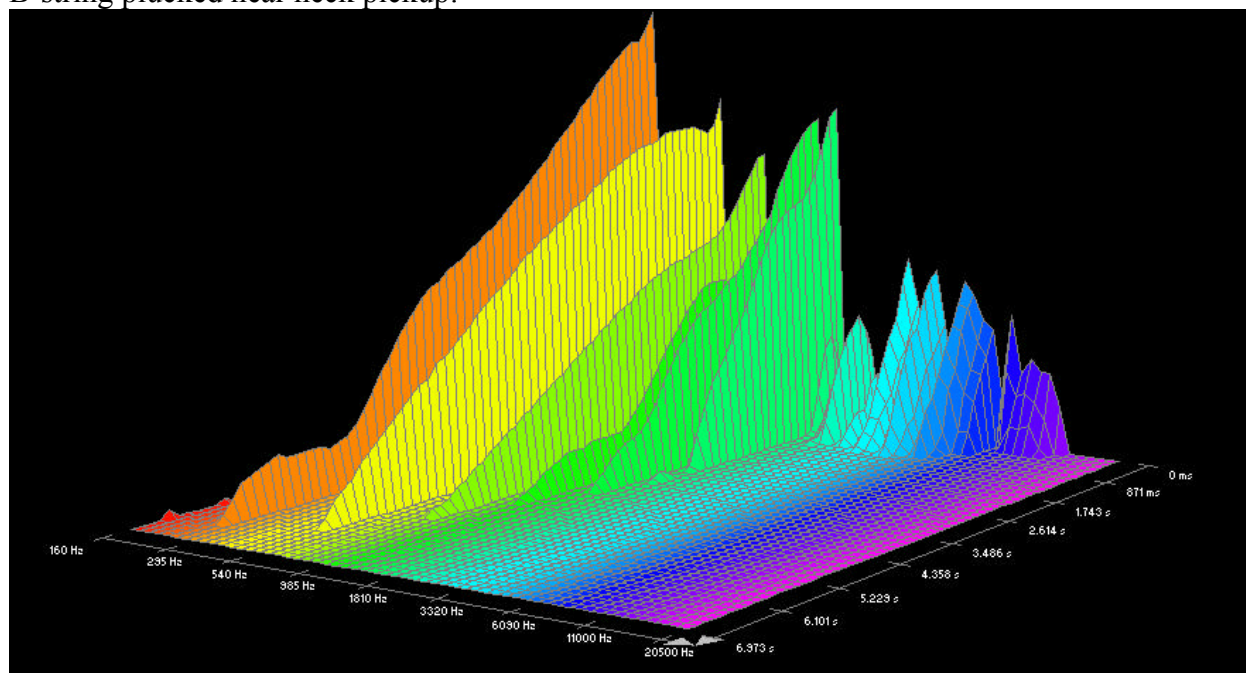

## Martin, SP+ 80/20:

High E-string plucked near bridge pickup:

High E-string plucked near bridge pickup:

B-string plucked near bridge pickup:

B-string plucked near neck pickup:

G-string plucked near bridge pickup: