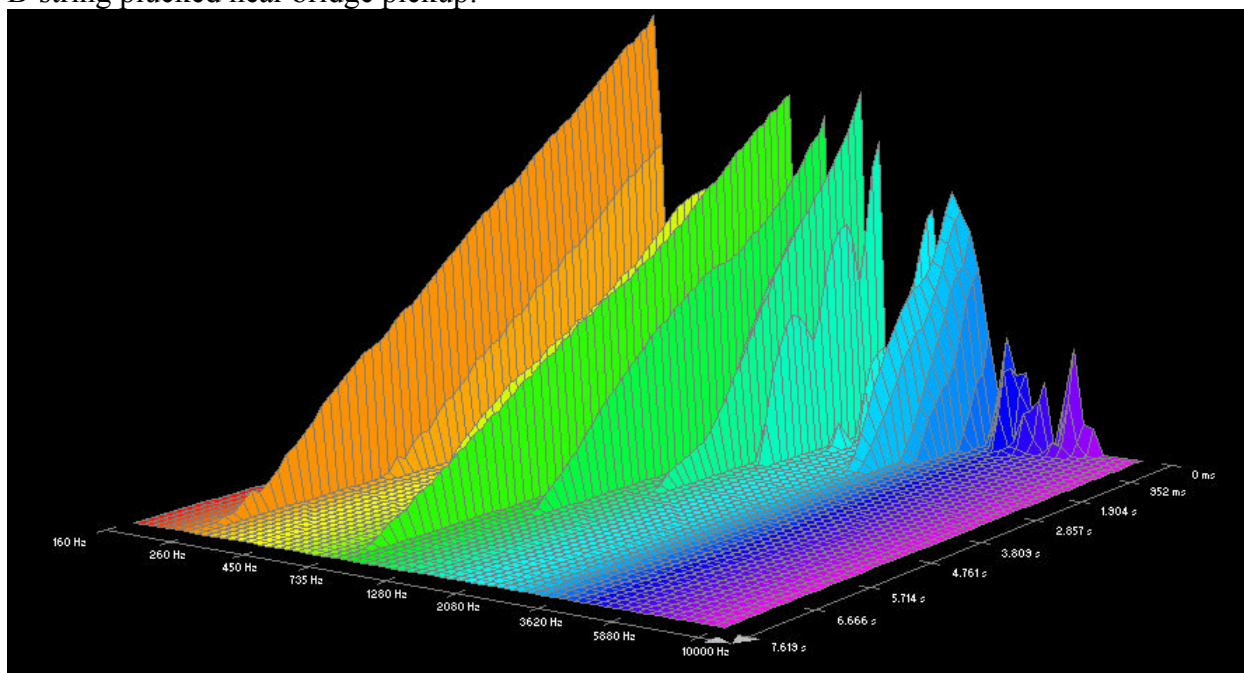

## Dean Markley, Blue Steel Cryogenic:

High E-string plucked near bridge pickup:

High E-string plucked near bridge pickup:

B-string plucked near bridge pickup:

B-string plucked near neck pickup:

G-string plucked near bridge pickup: