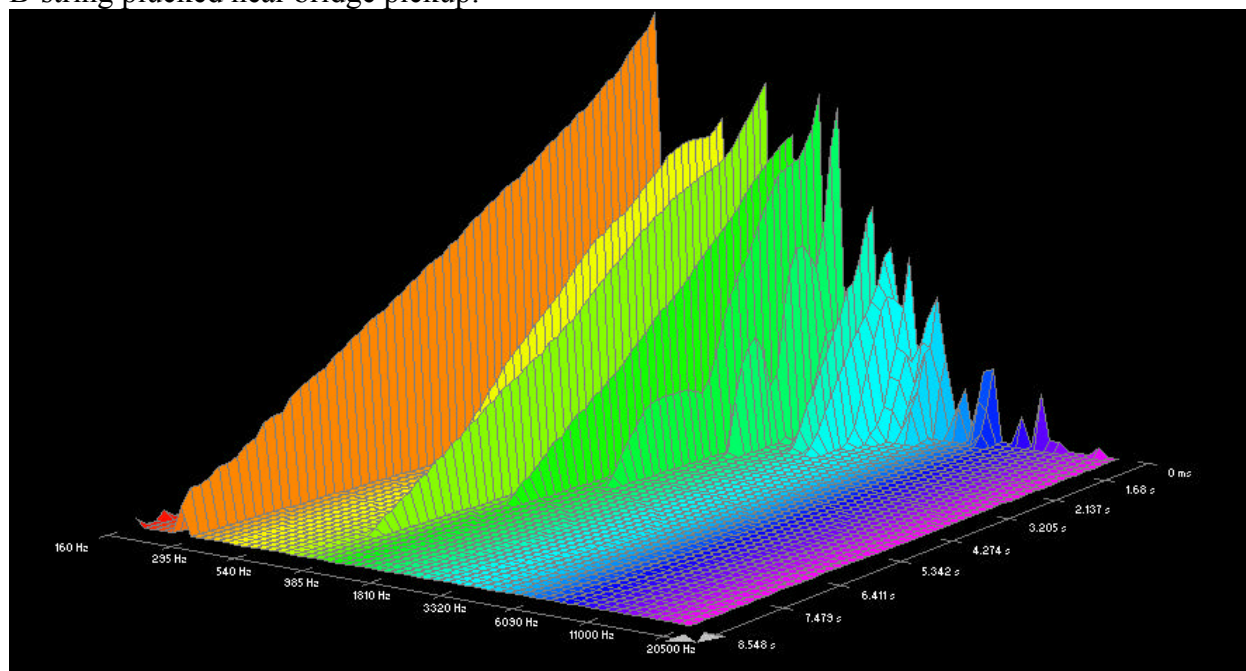

## Martin, 80/20 Bronze SP, 1.5 week old:

High E-string plucked near bridge pickup:

High E-string plucked near bridge pickup:

B-string plucked near bridge pickup:

B-string plucked near neck pickup:

G-string plucked near bridge pickup: