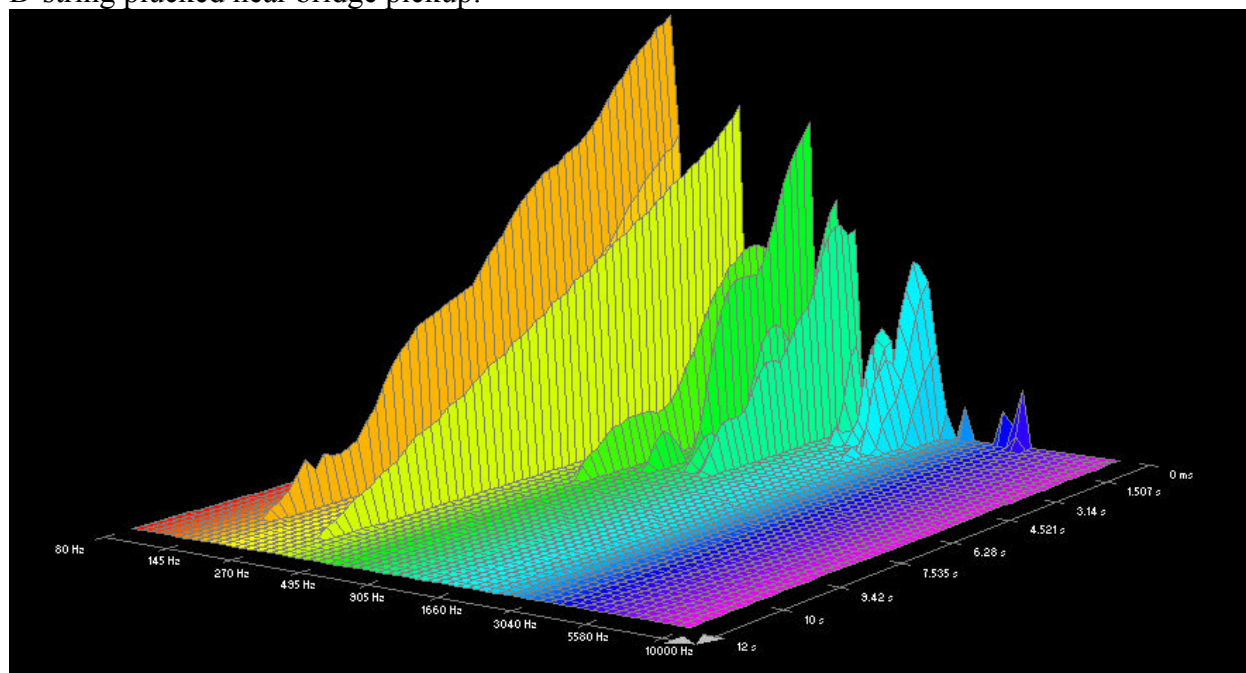

D-string plucked near bridge pickup: