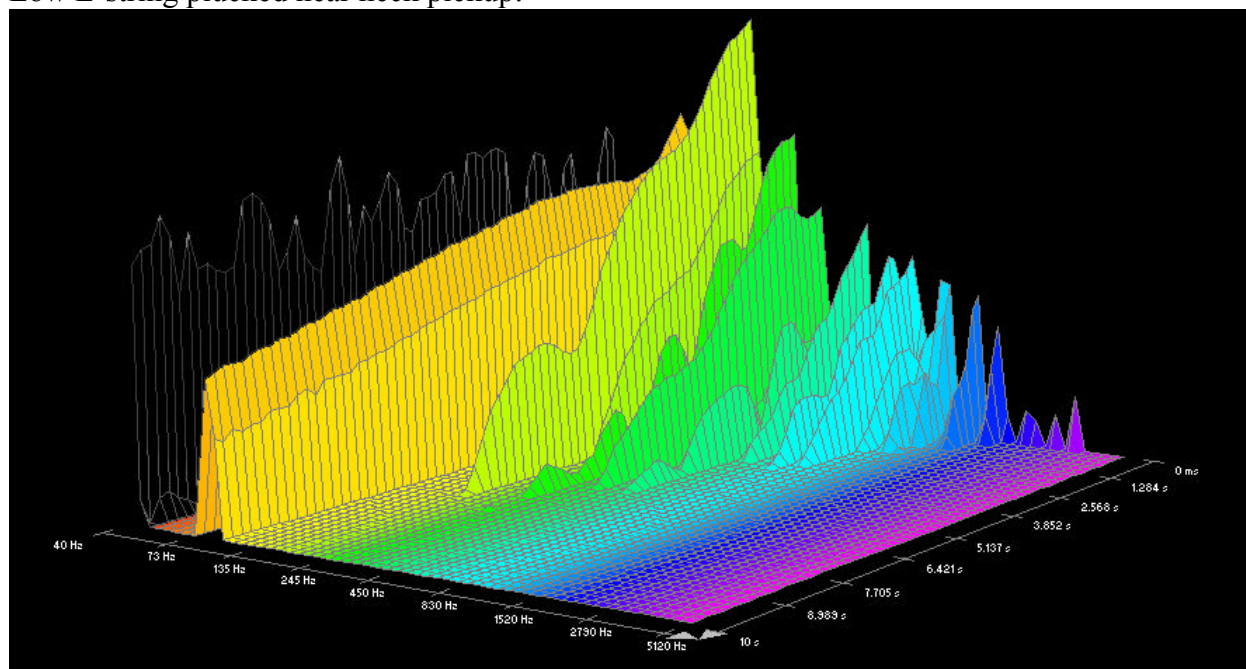

## D'addario EXPBW:

G-string plucked near bridge pickup:

G-string plucked near neck pickup:

D-string plucked near bridge pickup:

D-string plucked near neck pickup:

A-string plucked near bridge pickup:

A-string plucked near neck pickup:

Low E-string plucked near bridge pickup:

Low E-string plucked near neck pickup: