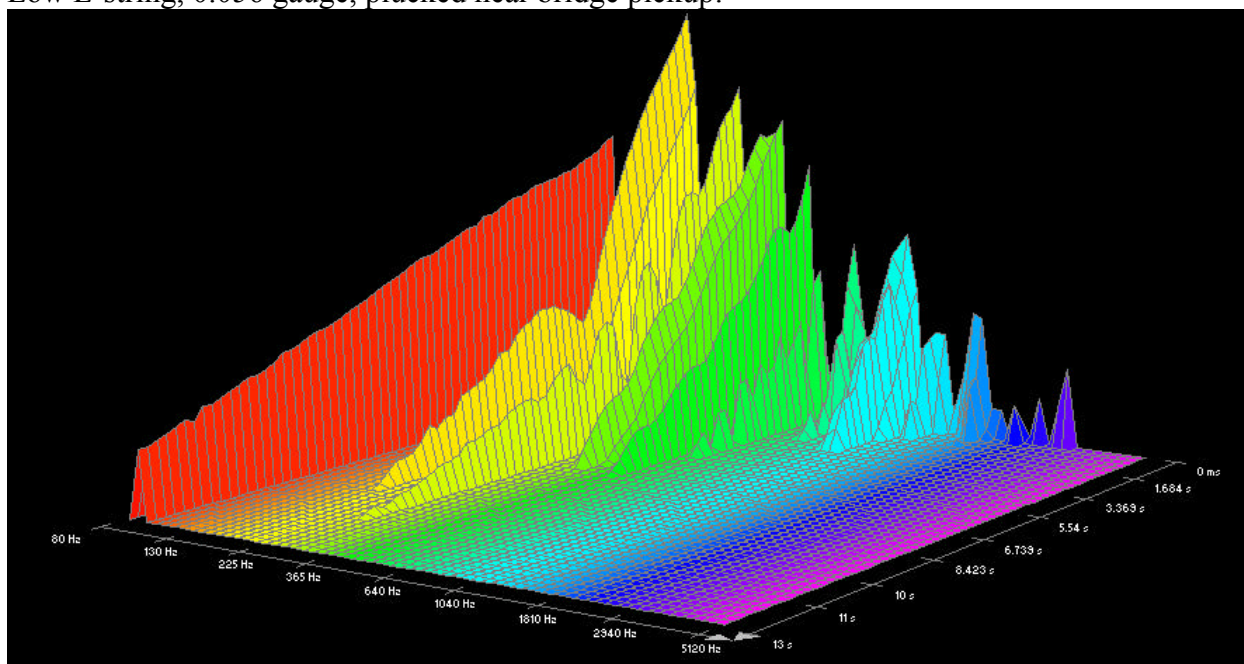

Low E-string, 0.056 gauge, plucked near bridge pickup: