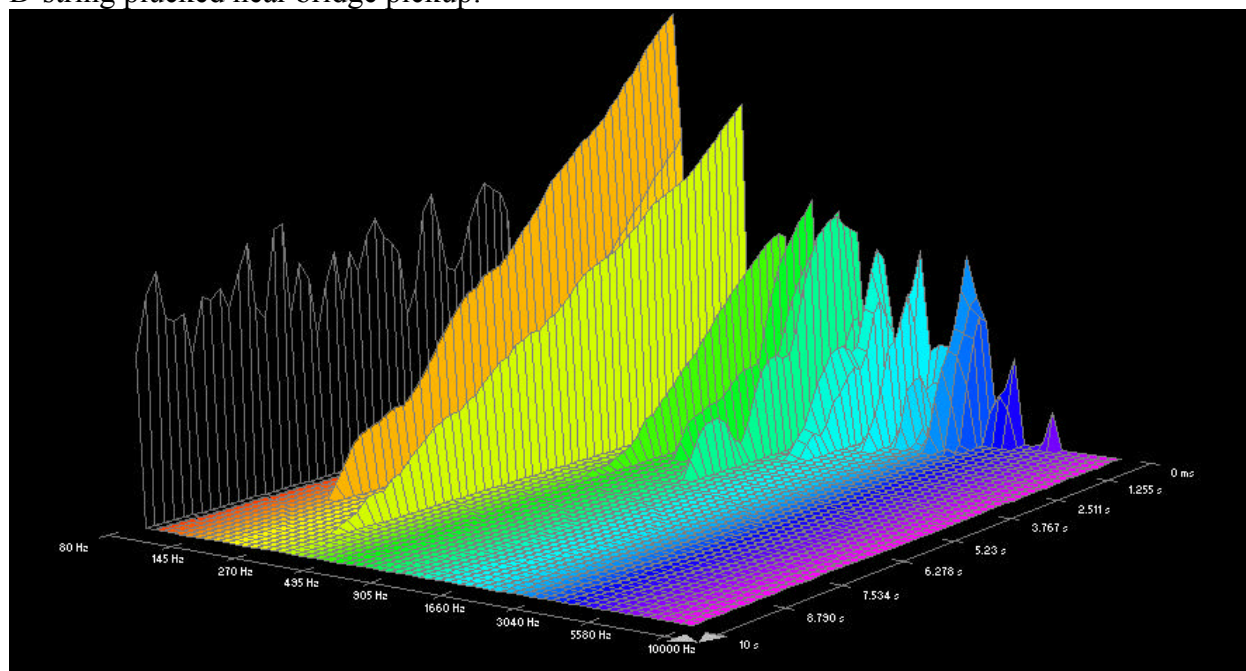

## D'addario Flat Tops:

G-string plucked near bridge pickup:

G-string plucked near neck pickup:

D-string plucked near bridge pickup:

D-string plucked near neck pickup:

A-string plucked near bridge pickup:

A-string plucked near neck pickup:

Low E-string plucked near bridge pickup:

Low E-string plucked near neck pickup: