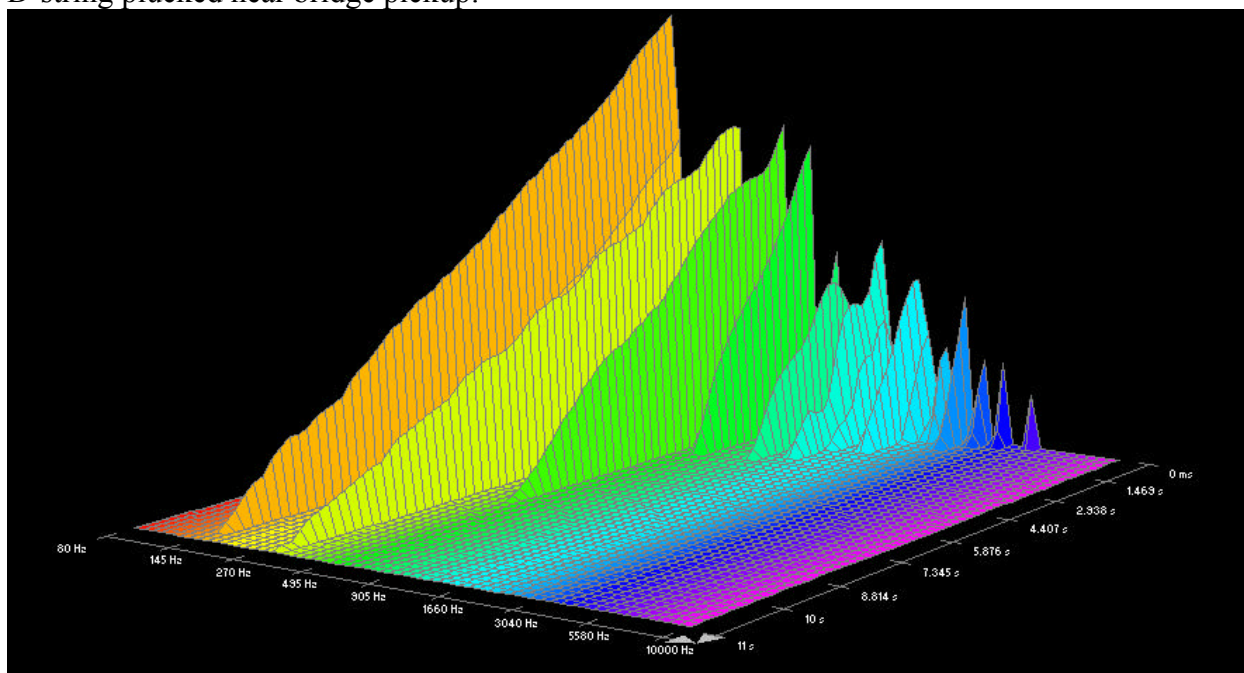

D-string plucked near bridge pickup: