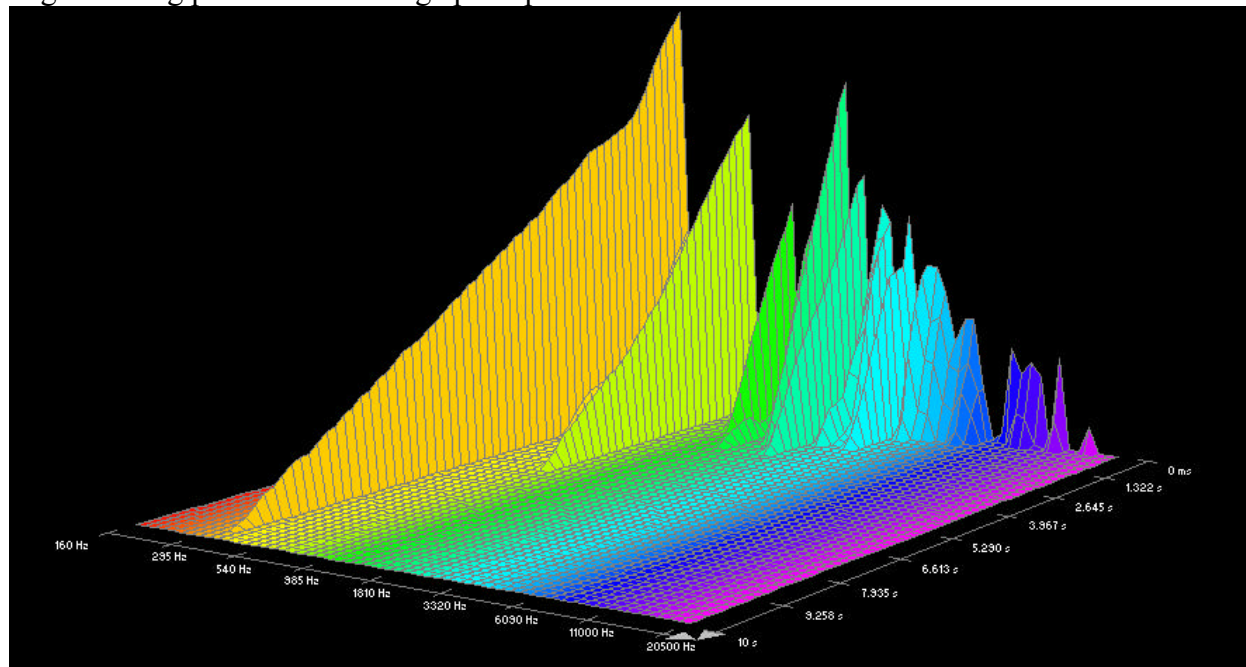

High E-string plucked near bridge pickup: