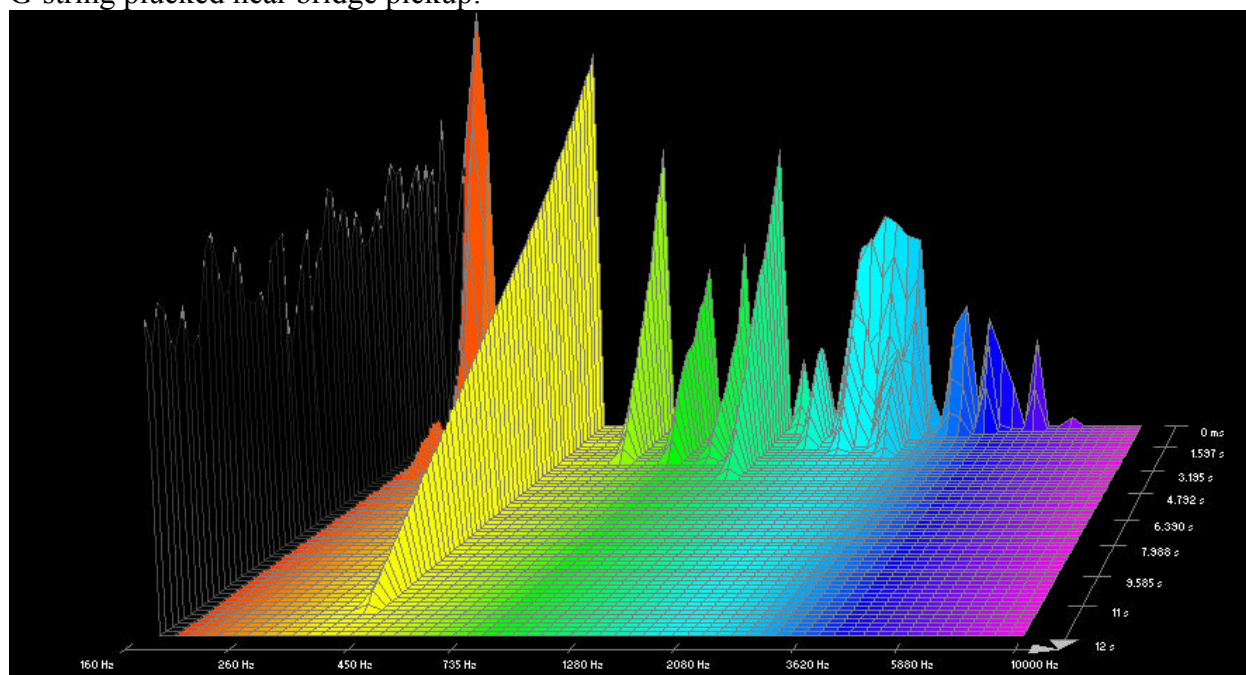

D'addario Flat Tops:

G-string plucked near bridge pickup: