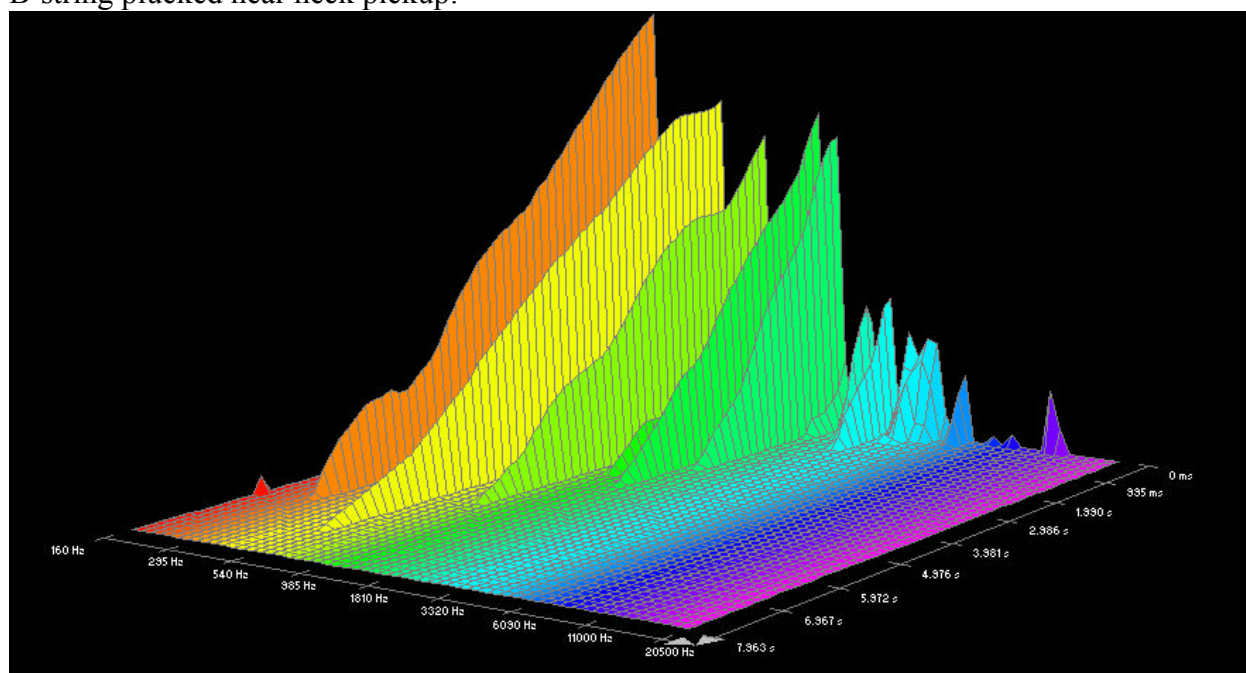

## Martin, Phosphor Bronze SP:

High E-string plucked near bridge pickup:

High E-string plucked near bridge pickup:

B-string plucked near bridge pickup:

B-string plucked near neck pickup:

G-string plucked near bridge pickup: