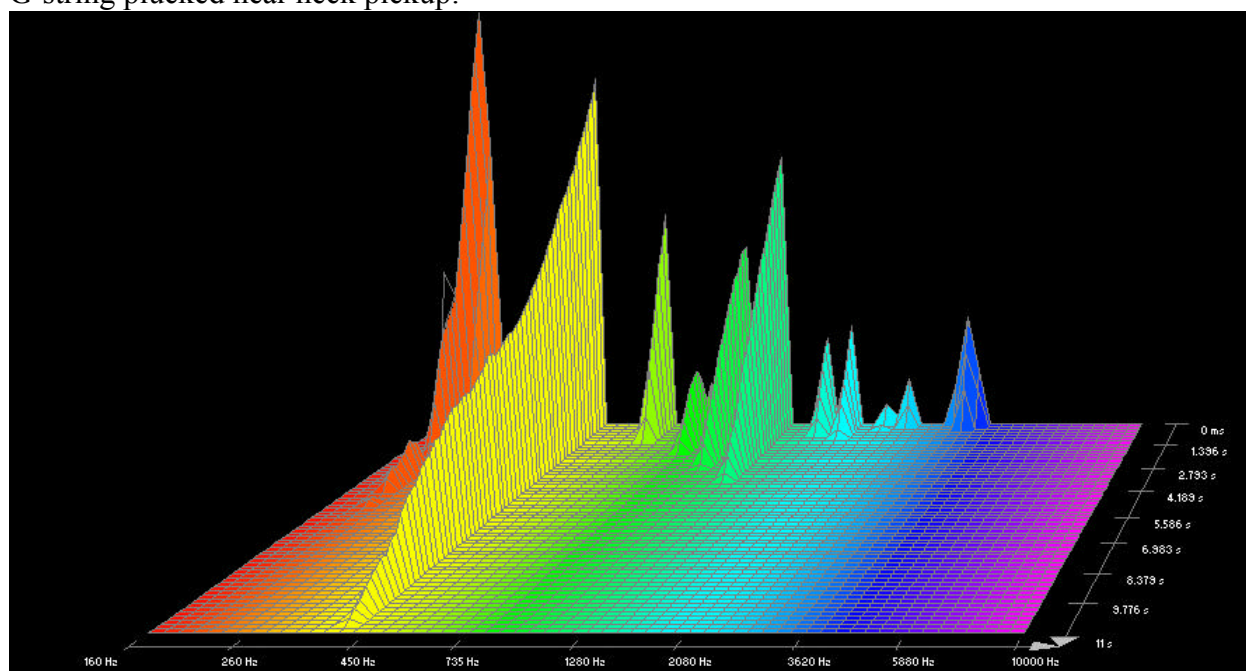

## Dean Markley, Vintage Bronze:

High E-string plucked near bridge pickup:

High E-string plucked near bridge pickup:

B-string plucked near bridge pickup:

B-string plucked near neck pickup:

G-string plucked near bridge pickup:

G-string plucked near neck pickup:

D-string plucked near bridge pickup:

D-string plucked near neck pickup:

A-string plucked near bridge pickup:

A-string plucked near neck pickup:

Low E-string plucked near bridge pickup: