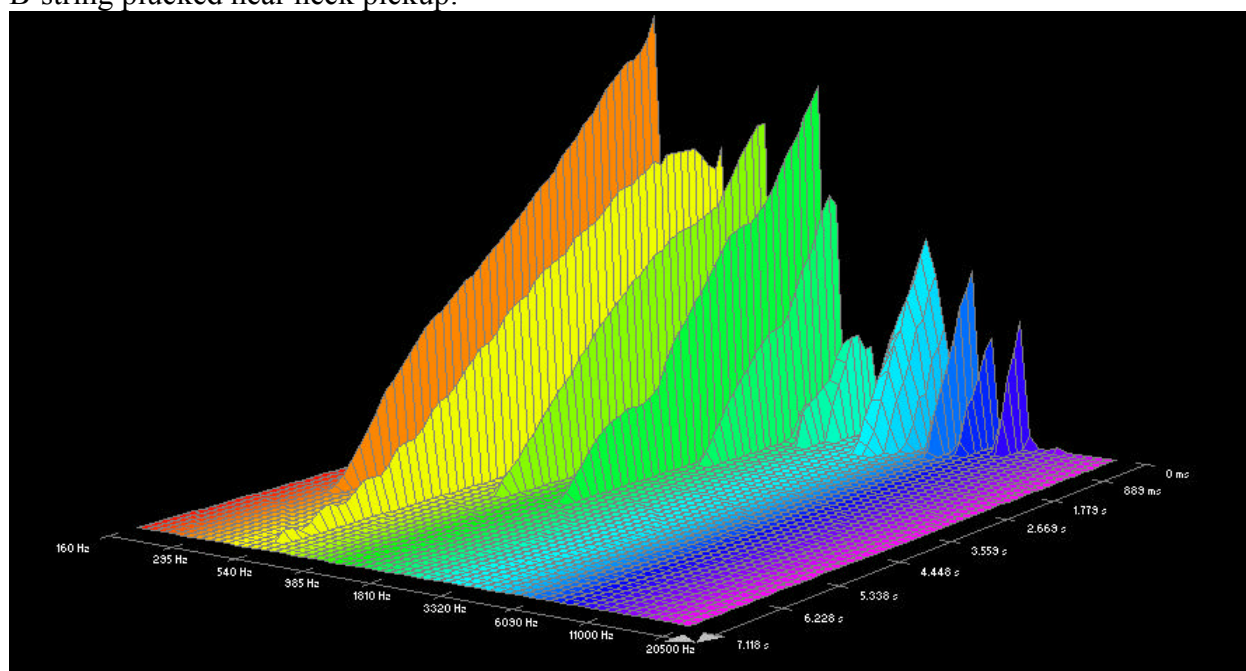

### D'addario Plain Strings:

High E-string plucked near bridge pickup:

High E-string plucked near bridge pickup:

B-string plucked near bridge pickup:

B-string plucked near neck pickup: