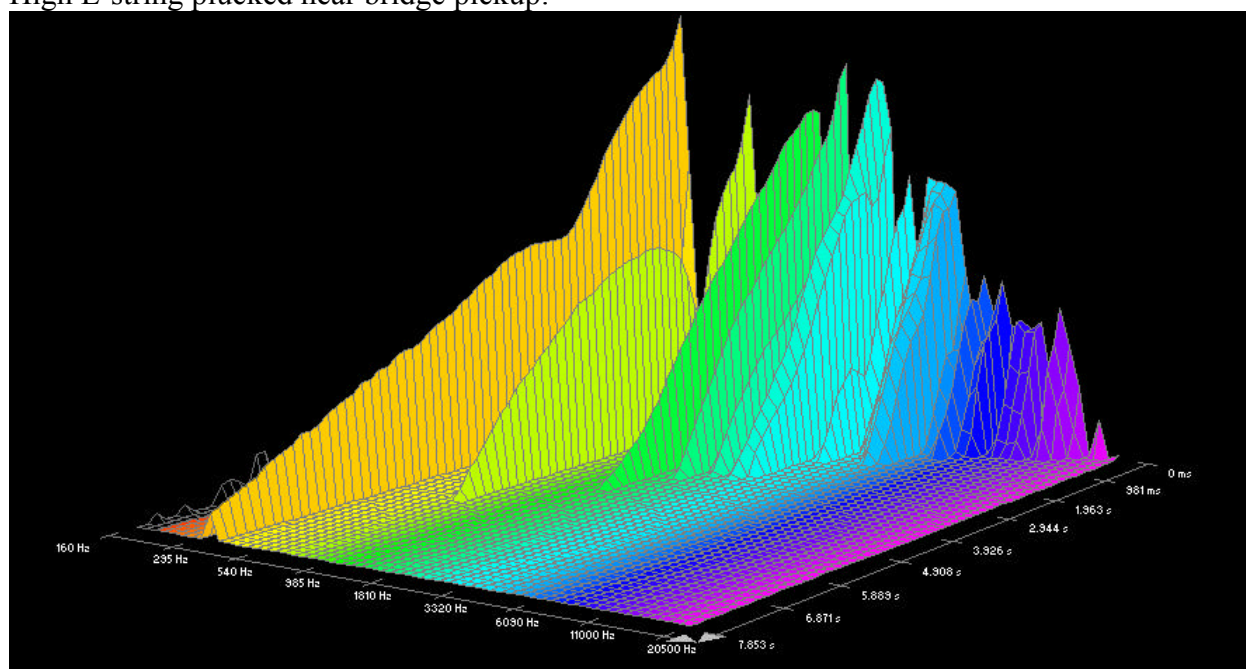

High E-string plucked near bridge pickup: