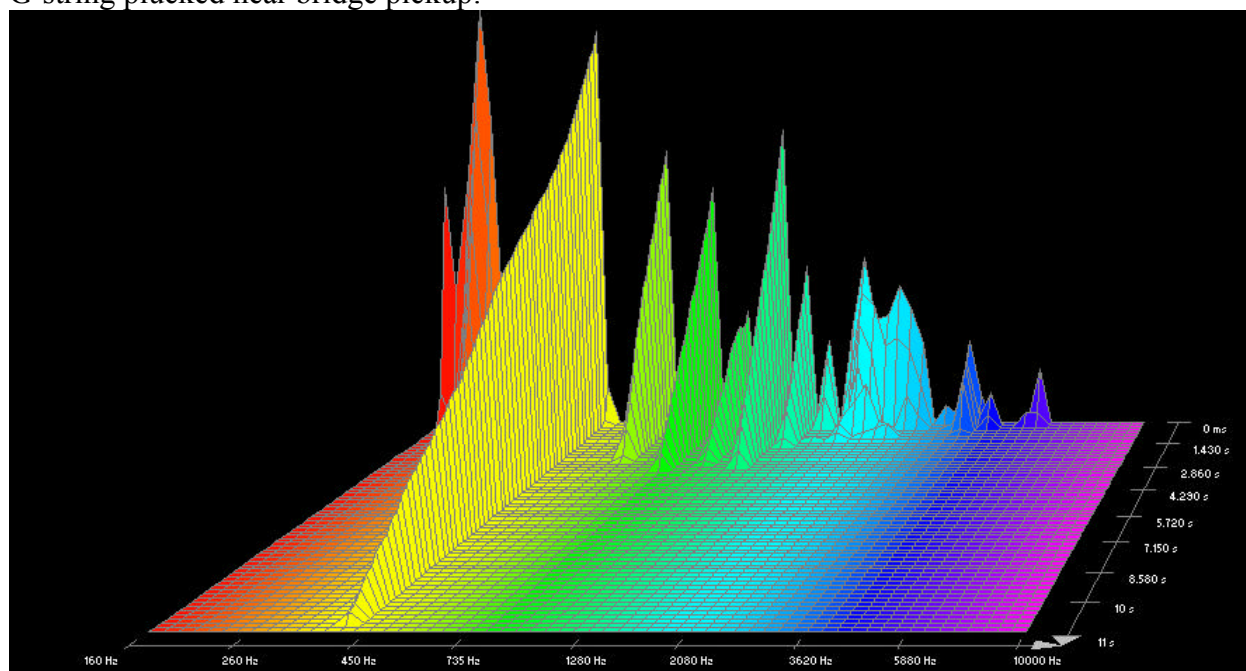

D'addario 85/15 Bronze Wound (ZW):

G-string plucked near bridge pickup: