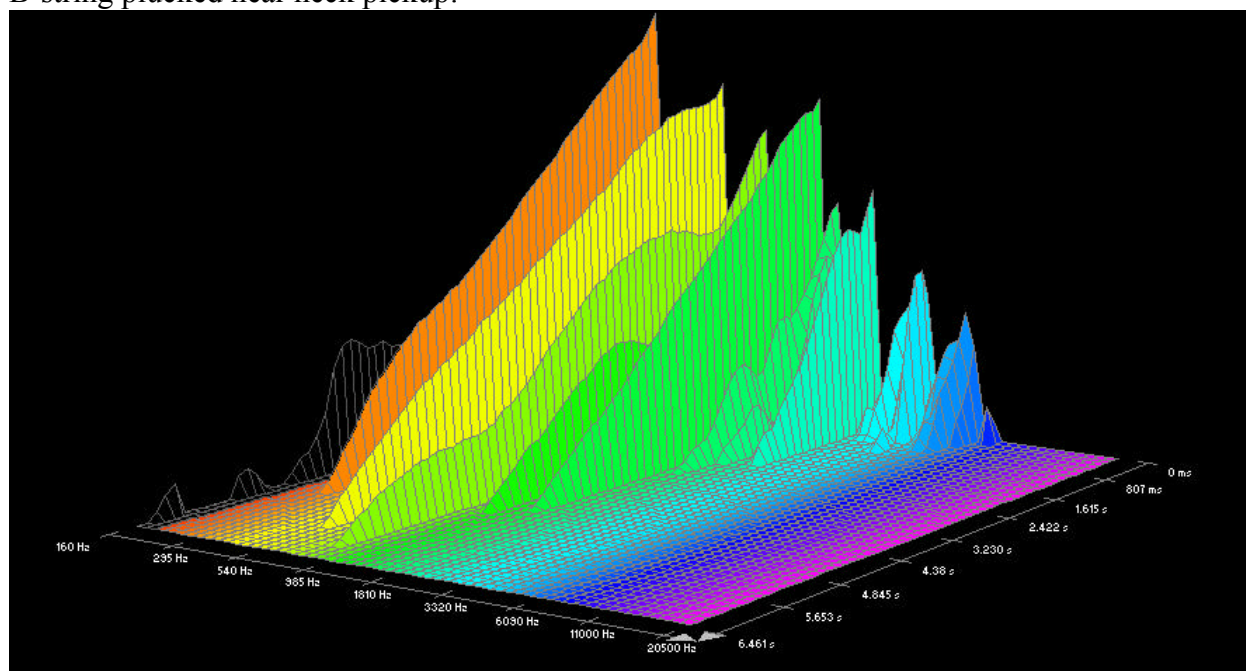

## Fender, 80/20 Bronze:

High E-string plucked near bridge pickup:

High E-string plucked near bridge pickup:

B-string plucked near bridge pickup:

B-string plucked near neck pickup:

G-string plucked near bridge pickup: