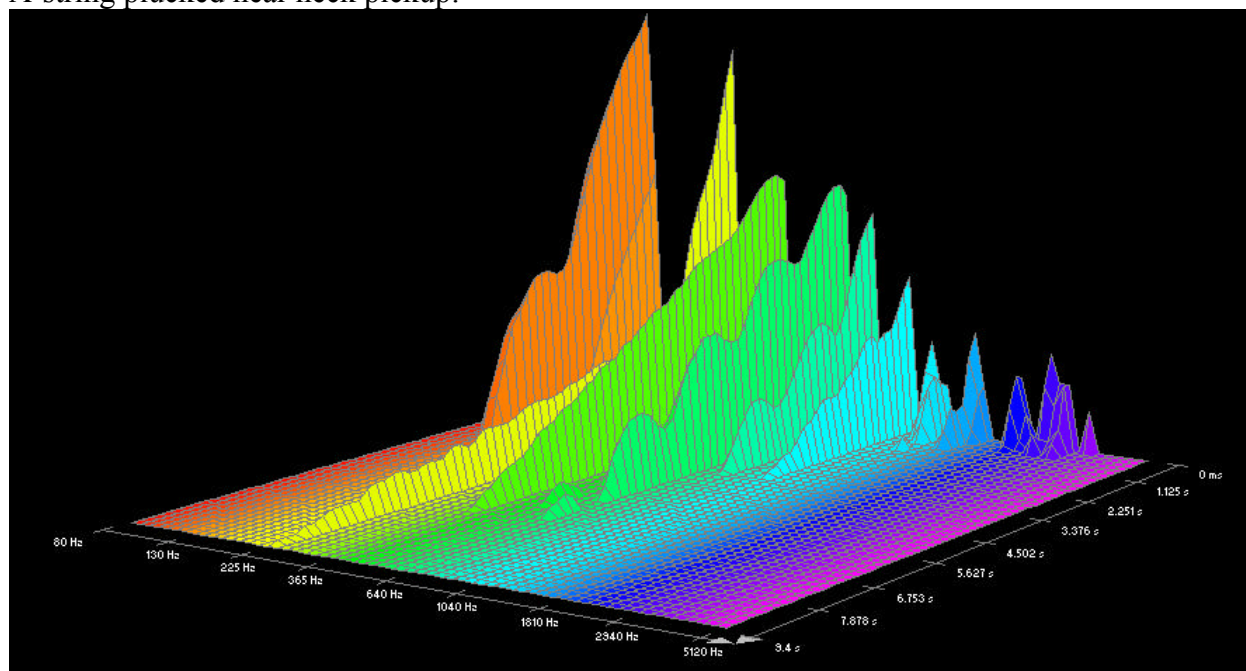

## Elixir, Nanoweb:

G-string plucked near bridge pickup:

G-string plucked near neck pickup:

D-string plucked near bridge pickup:

D-string plucked near neck pickup:

A-string plucked near bridge pickup:

A-string plucked near neck pickup: