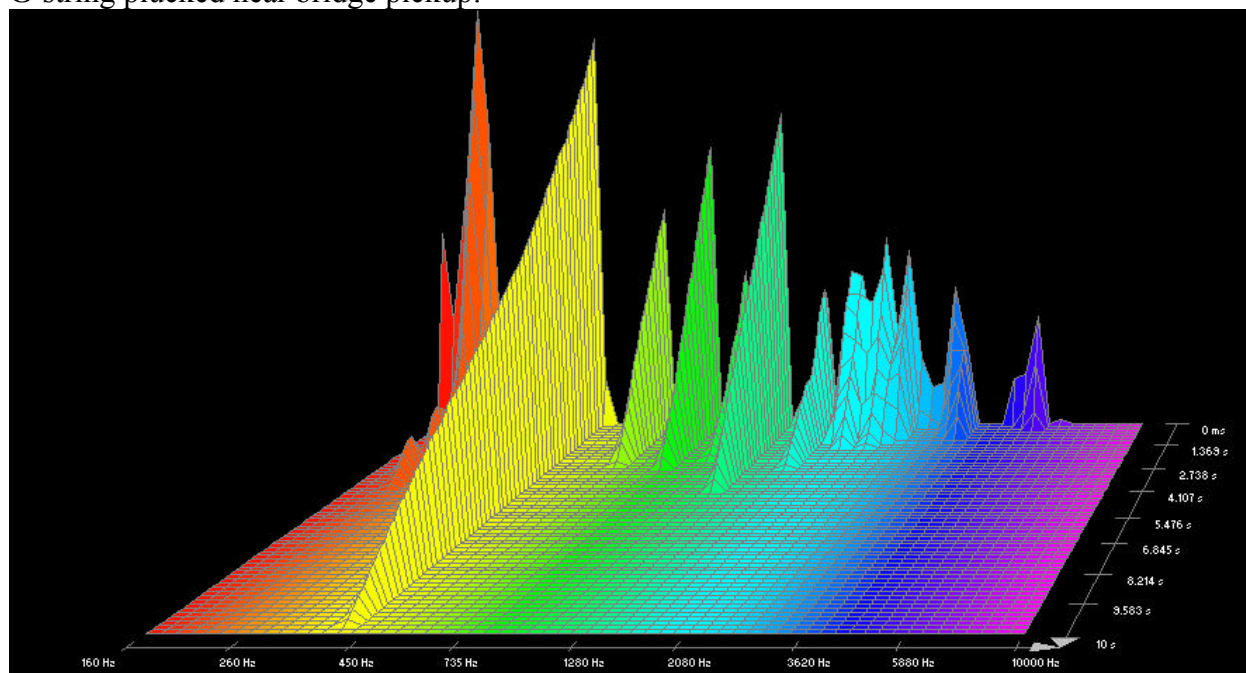

A-string plucked near neck pickup:

Low E-string plucked near bridge pickup:

Low E-string plucked near neck pickup:

## Dean Markley, Blue Steel Cryogenic:

High E-string plucked near bridge pickup:

High E-string plucked near bridge pickup:

B-string plucked near bridge pickup:

B-string plucked near neck pickup:

G-string plucked near bridge pickup:

G-string plucked near neck pickup:

D-string plucked near bridge pickup:

D-string plucked near neck pickup:

A-string plucked near bridge pickup:

A-string plucked near neck pickup:

Low E-string plucked near bridge pickup: