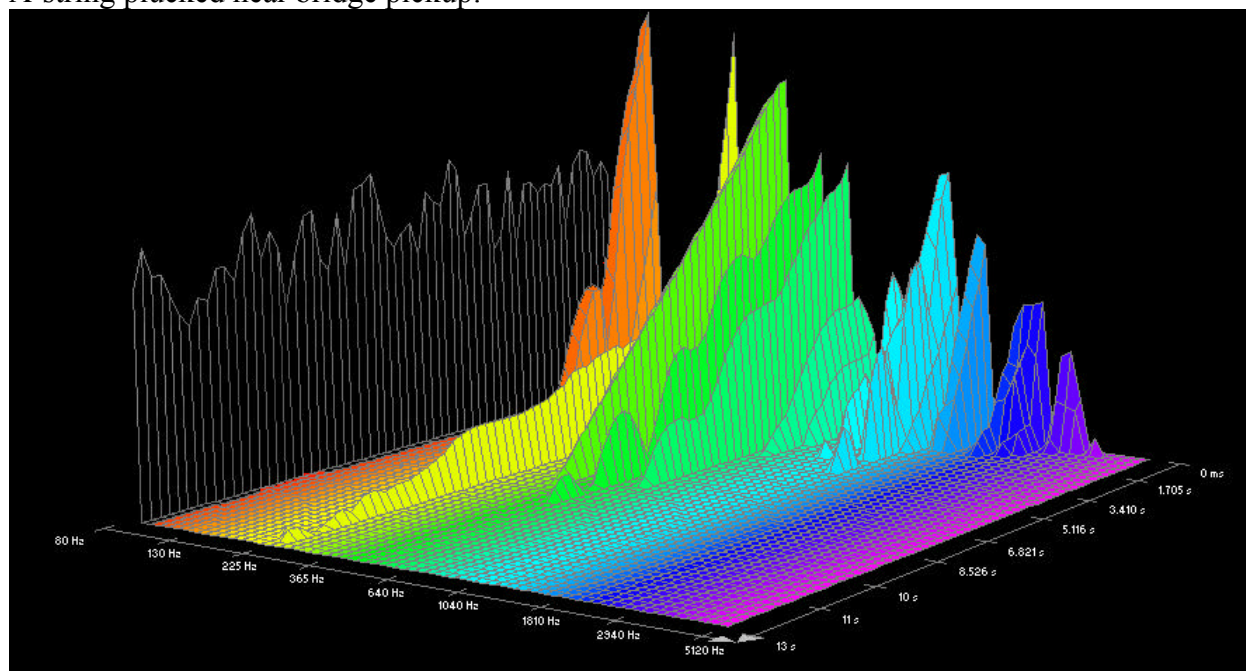

## D'addario Flat Tops:

G-string plucked near bridge pickup:

G-string plucked near neck pickup:

D-string plucked near bridge pickup:

D-string plucked near neck pickup:

A-string plucked near bridge pickup:

A-string plucked near neck pickup:

Low E-string plucked near bridge pickup:

Low E-string plucked near neck pickup: