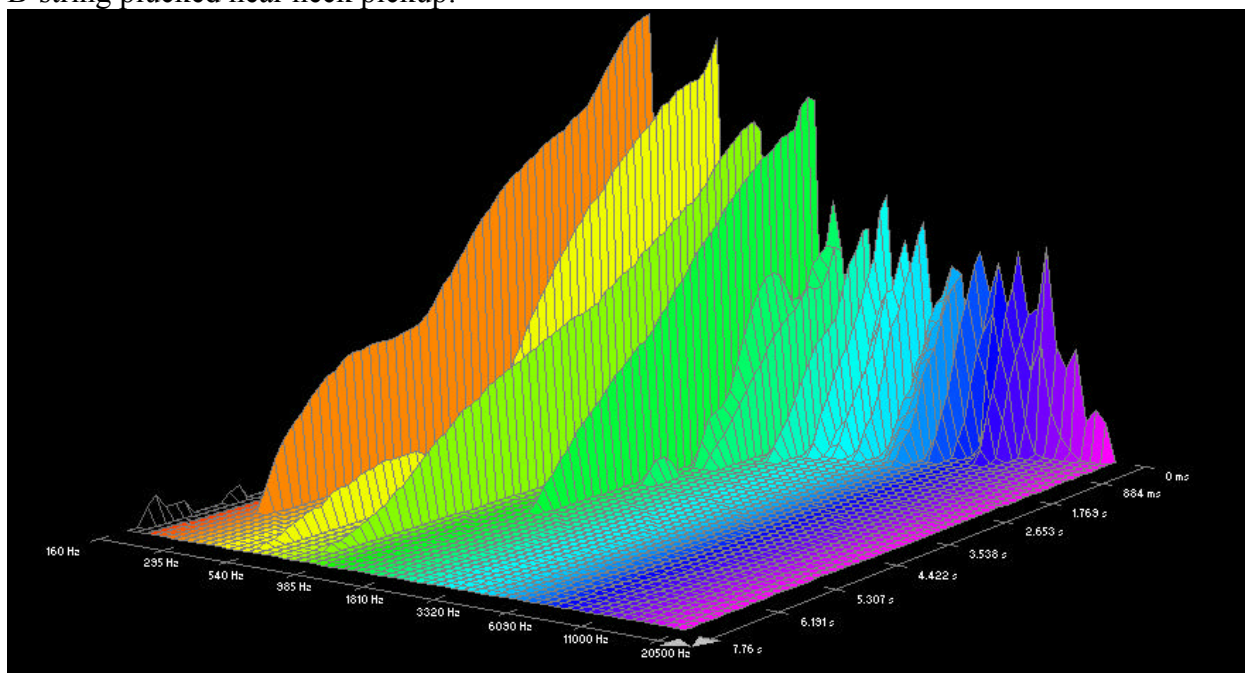

## Elixir, Polyweb:

High E-string plucked near bridge pickup:

High E-string plucked near bridge pickup:

B-string plucked near bridge pickup:

B-string plucked near neck pickup:

G-string plucked near bridge pickup: