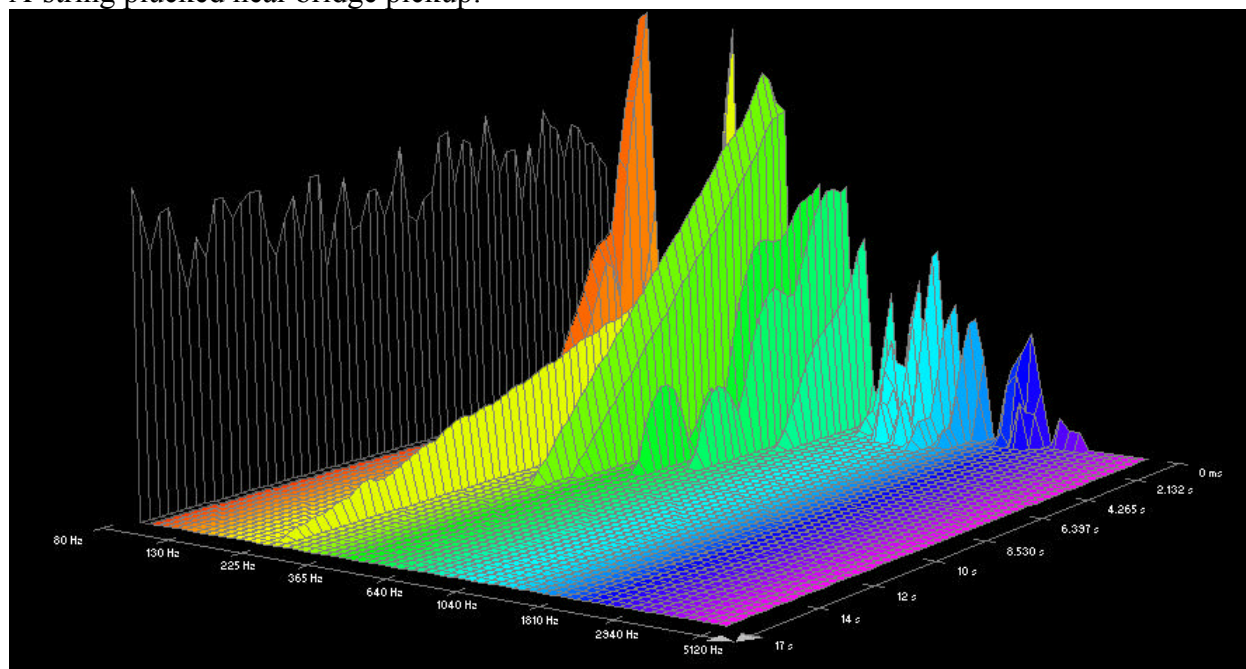

## D'addario EXPPB:

G-string plucked near bridge pickup:

G-string plucked near neck pickup:

D-string plucked near bridge pickup:

D-string plucked near neck pickup:

A-string plucked near bridge pickup:

A-string plucked near neck pickup:

Low E-string plucked near bridge pickup:

Low E-string plucked near neck pickup: