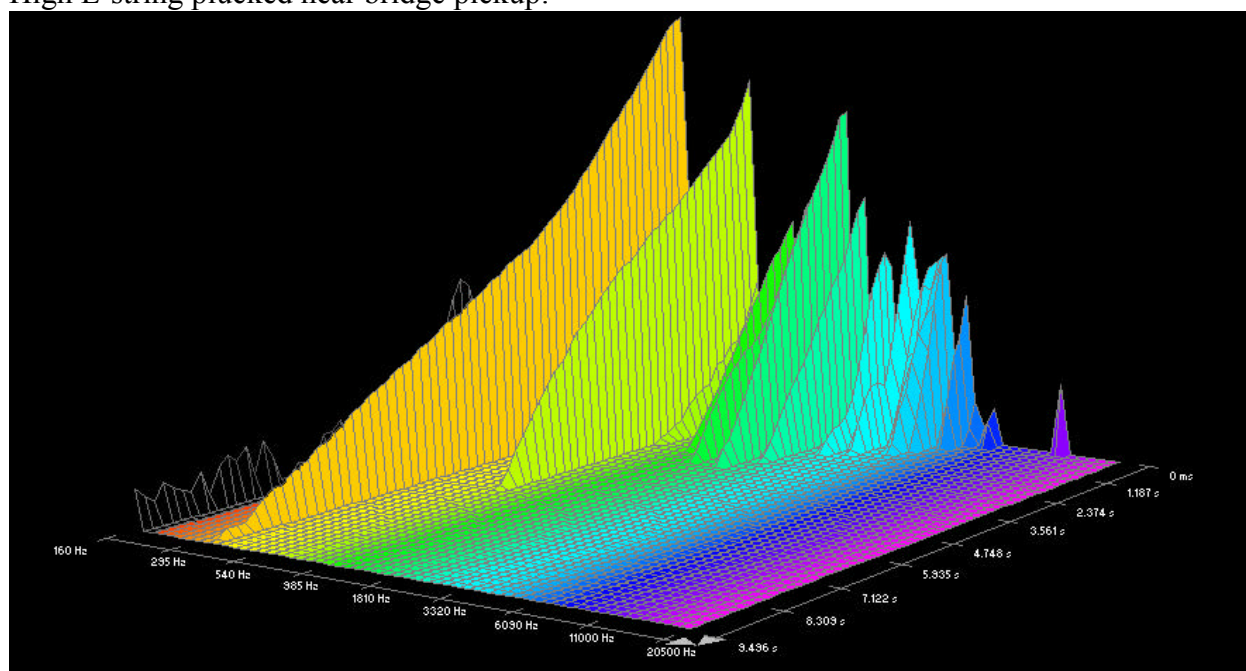

High E-string plucked near bridge pickup: