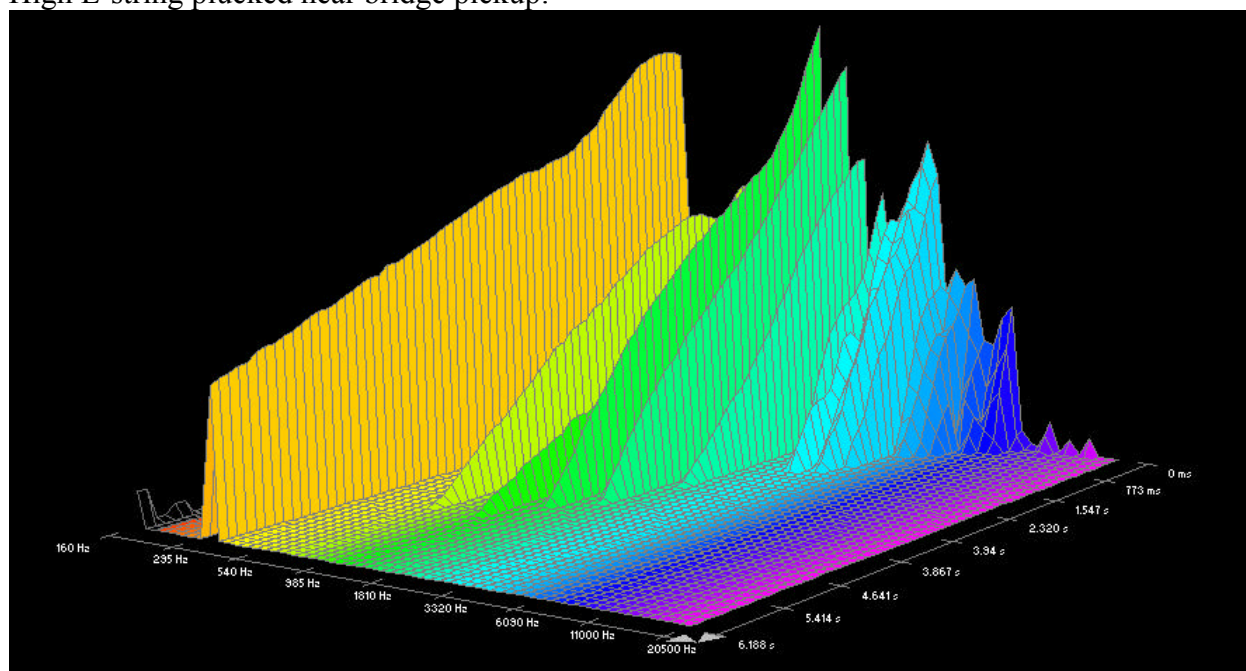

Dean Markley, Phosphor Bronze:

High E-string plucked near bridge pickup: