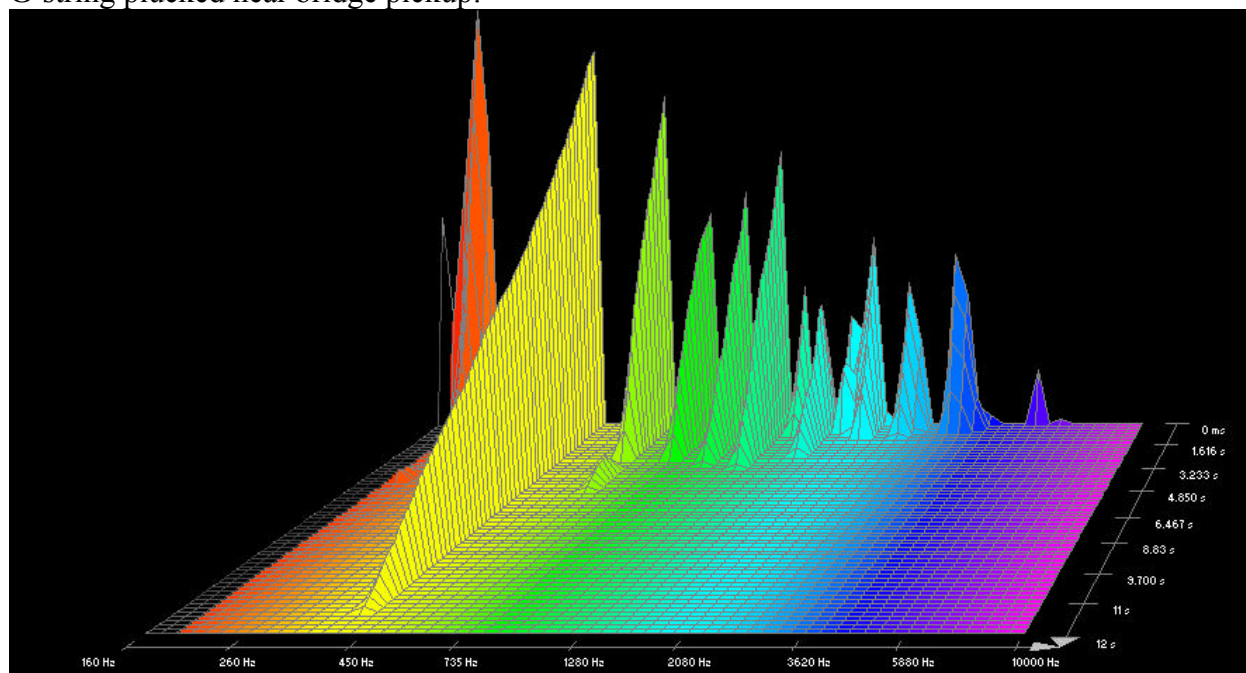

## Dean Markley, Phosphor Bronze:

High E-string plucked near bridge pickup:

High E-string plucked near bridge pickup:

B-string plucked near bridge pickup:

B-string plucked near neck pickup:

G-string plucked near bridge pickup:

G-string plucked near neck pickup:

D-string plucked near bridge pickup:

D-string plucked near neck pickup:

A-string plucked near bridge pickup:

A-string plucked near neck pickup:

Low E-string plucked near bridge pickup: