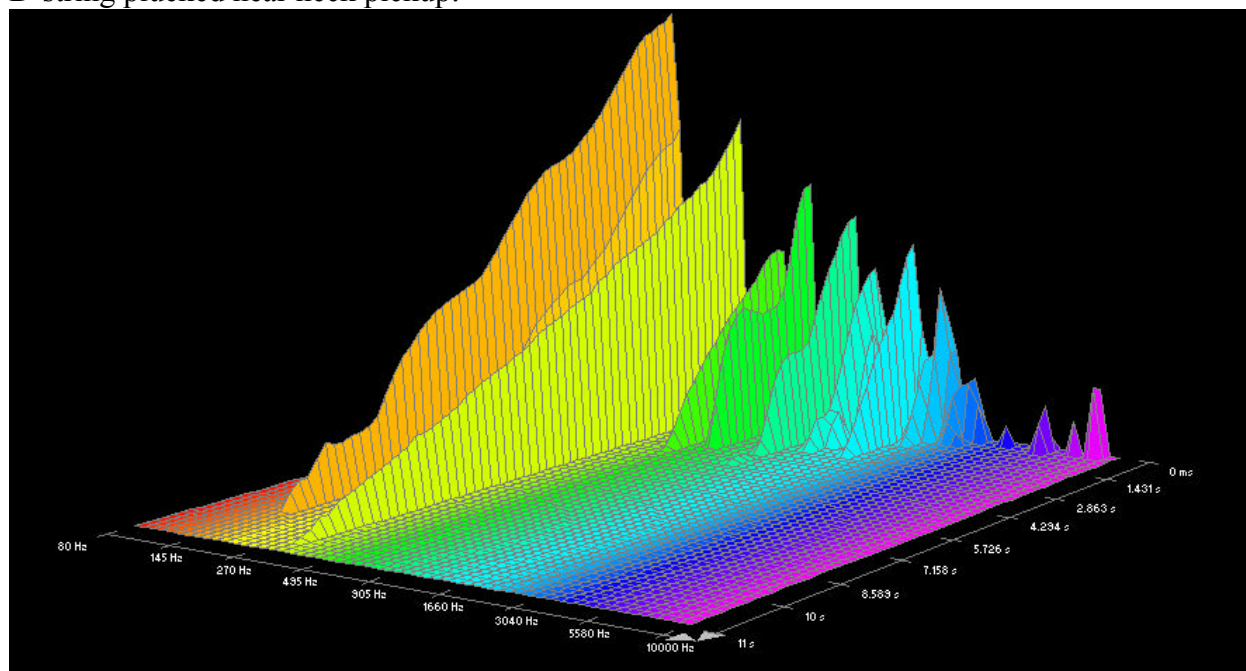

D-string plucked near neck pickup: