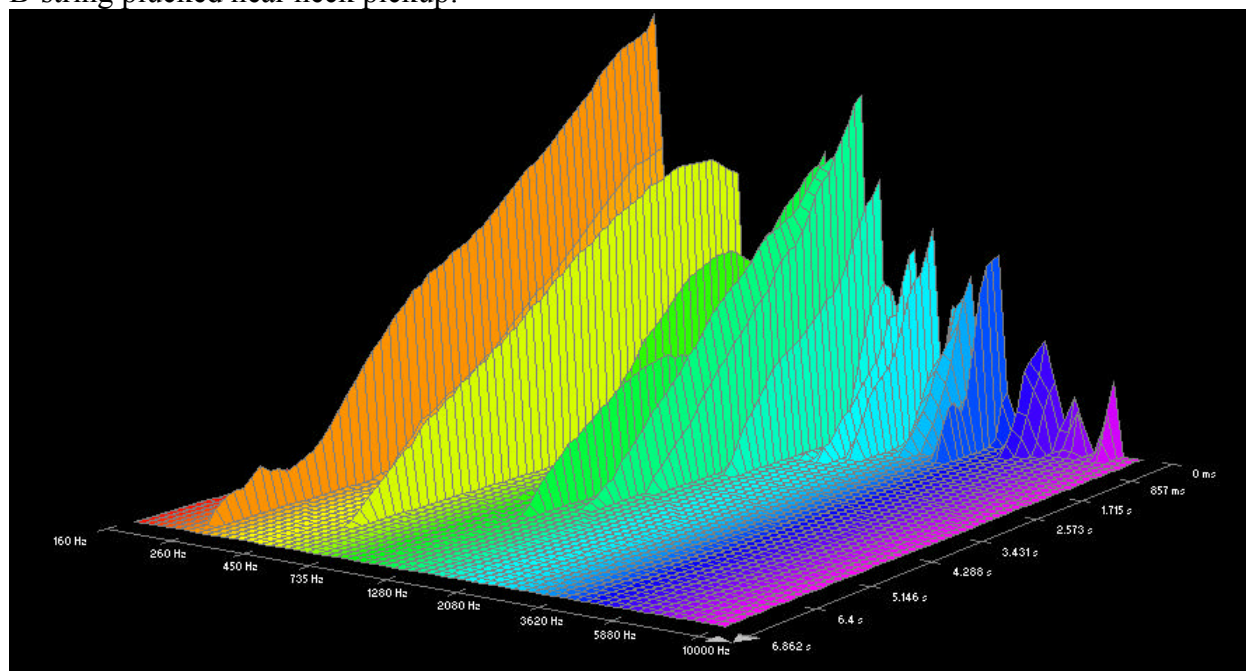

## GHS, Bright Bronze:

High E-string plucked near bridge pickup:

High E-string plucked near bridge pickup:

B-string plucked near bridge pickup:

B-string plucked near neck pickup:

G-string plucked near bridge pickup: