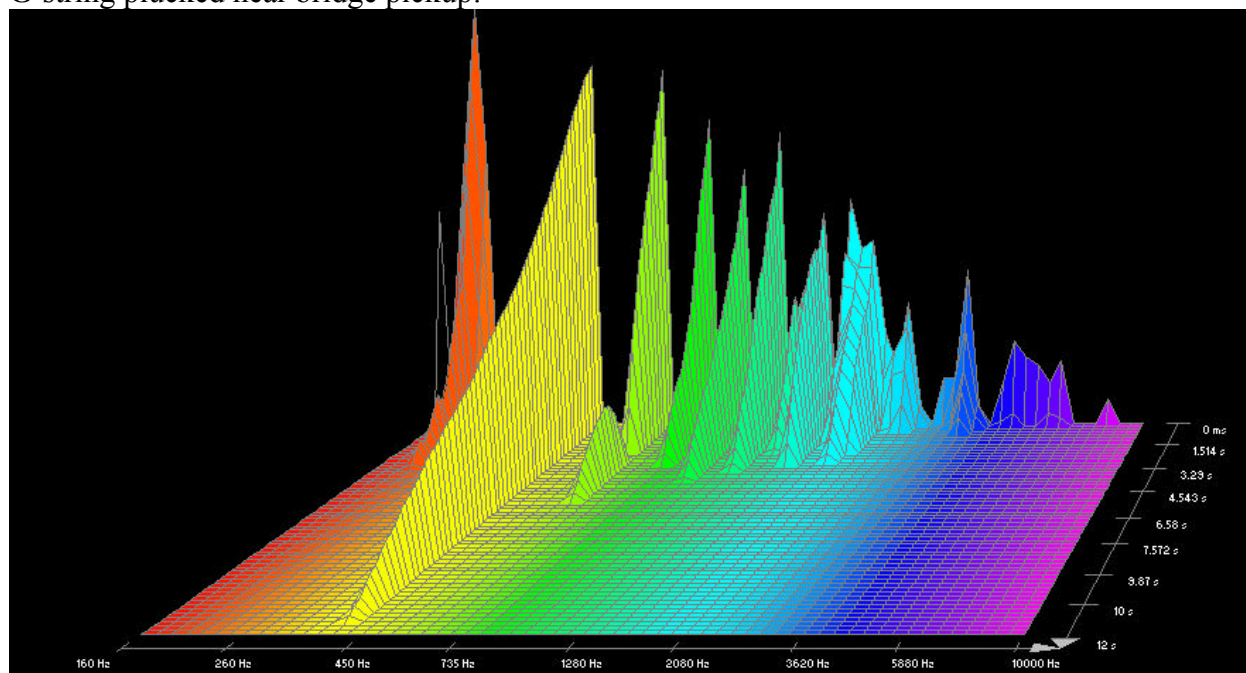

## Martin, SP+ Phosphor Bronze:

High E-string plucked near bridge pickup:

High E-string plucked near bridge pickup:

B-string plucked near bridge pickup:

B-string plucked near neck pickup:

G-string plucked near bridge pickup: