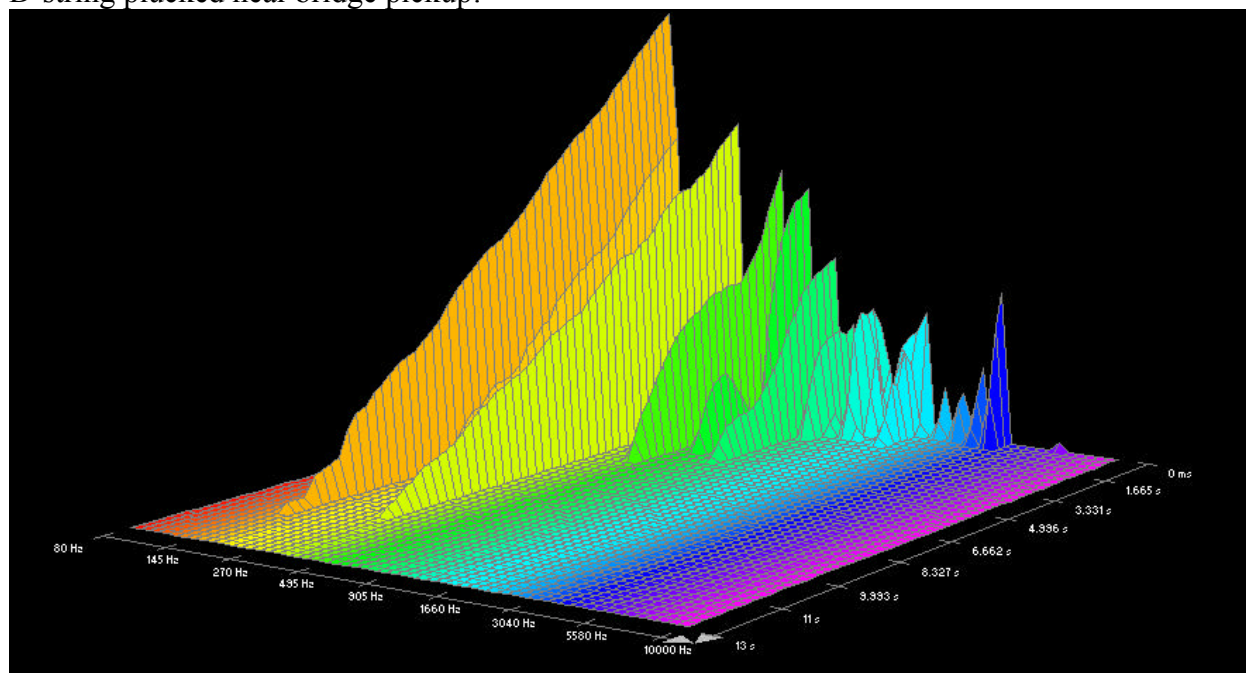

D-string plucked near bridge pickup: